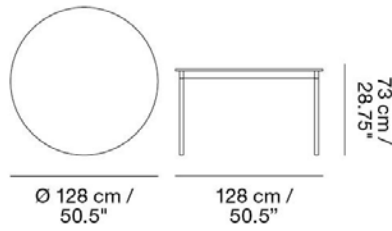

BASE TABLE / Ø 128 CM / 50.4"

Designed by Mika Tolvanen

The frame is made from extruded aluminum, painted with an acrylic paint initially developed for outdoor interiors and building facades. Organize and manage cords and wires with our Cable Management. Our Power Outlet can be added to the Base Table.

Made-to-order: Laminate with ABS or plywood edge in Black or White. Linoleum with plywood edge in Black. Nanolaminate finish in either Black or White. Bases available in Black or White.

Material: Frame and legs in extruded aluminum. Table top in plywood with either laminate, linoleum or water-based lacquered oak veneer surface with plywood edge or chipboard with laminate surface and ABS edges.

MADE-TO-ORDER OPTIONS

ITEM NO.	COLOR	PRICE	MOQ	< MOQ FEE	START-UP FEE	LEAD TIME
64101	White Laminate/ABS/White	EUR 846,20	1	-	-	6 weeks
64102	White Laminate/ABS/Black	EUR 846,20	1	-	-	6 weeks
64103	Black Laminate/ABS/White	EUR 846,20	1	-	-	6 weeks
64104	Black Laminate/ABS/Black	EUR 846,20	1	-	-	6 weeks
64105	White Laminate/Plywood/White	EUR 867,70	1	-	-	6 weeks
64106	White Laminate/Plywood/Black	EUR 867,70	1	-	-	6 weeks
64107	Black Laminate/Plywood/White	EUR 867,70	1	-	-	6 weeks
64108	Black Laminate/Plywood/Black	EUR 867,70	1	-	-	6 weeks
64109	Black Linoleum/Plywood/White	EUR 1.028,90	1	-	-	6 weeks
64110	Black Linoleum/Plywood/Black	EUR 1.028,90	1	-	-	6 weeks
64798	Oak Veneer/Plywood/White	EUR 1.028,90	1	-	-	6 weeks
64799	Oak Veneer/Plywood/Black	EUR 1.028,90	1	-	-	6 weeks
64113	White Nanolaminate/Plywood/White	EUR 1.159,60	1	-	-	6 weeks
64114	White Nanolaminate/Plywood/Black	EUR 1.159,60	1	-	-	6 weeks
64115	Black Nanolaminate/Plywood/White	EUR 1.159,60	1	-	-	6 weeks
64116	Black Nanolaminate/Plywood/Black	EUR 1.159,60	1	-	-	6 weeks

MUUTO