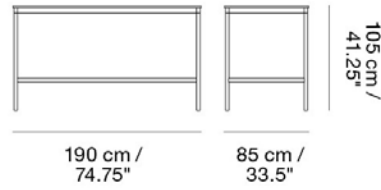

BASE HIGH TABLE / 190 X 85 H: 105 CM / 74.8 X 33.5 H: 41.3"

Designed by Mika Tolvanen

Designed with maximum attention to detail and produced to withstand continual robust use. The Base High Table's lower frame increases its stability and provides a footrest to the user. Made-to-order sizes are available upon request.

Organize and manage cords and wires with the Cable Management. Our Power Outlet can be added to the Base High Table. Bases available in Black or White.

Material: Frame in extruded aluminum with legs and stretcher in steel. Table top in plywood with either laminate, linoleum or water-based lacquered oak veneer surface with plywood edge or chipboard with laminate surface and ABS edges.

Made-to-order: Laminate with ABS or plywood edge in Black or White. Linoleum with plywood edge in Black.

READY-TO-SHIP OPTIONS

ITEM NO.	COLOR	PRICE
62061	White Laminate/ABS/White	EUR 1.297,50
62062	White Laminate/ABS/Black	EUR 1.297,50
62065	White Laminate/Plywood/White	EUR 1.338,70
62066	White Laminate/Plywood/Black	EUR 1.338,70
62069	Black Linoleum/Plywood/White	EUR 1.476,60
62070	Black Linoleum/Plywood/Black	EUR 1.476,60
64776	Oak Veneer/Plywood/White	EUR 1.655,70
64777	Oak Veneer/Plywood/Black	EUR 1.655,70

MADE-TO-ORDER OPTIONS

ITEM NO.	COLOR	PRICE	MOQ	< MOQ FEE	START-UP FEE	LEAD TIME
62063	Black Laminate/ABS/White	EUR 1.297,50	1	-	-	8 weeks
62064	Black Laminate/ABS/Black	EUR 1.297,50	1	-	-	8 weeks
62067	Black Laminate/Plywood/White	EUR 1.338,70	1	-	-	8 weeks
62068	Black Laminate/Plywood/Black	EUR 1.338,70	1	-	-	8 weeks
62073	White Nanolaminate/Plywood/White	EUR 1.786,50	1	-	-	8 weeks
62074	White Nanolaminate/Plywood/Black	EUR 1.786,50	1	-	-	8 weeks
62075	Black Nanolaminate/Plywood/White	EUR 1.786,50	1	-	-	8 weeks
62076	Black Nanolaminate/Plywood/Black	EUR 1.786,50	1	-	-	8 weeks

MUUTO