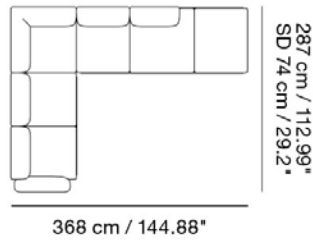

IN SITU MODULAR SOFA / CORNER - CONFIGURATION 7

Designed by Anderssen & Voll

Kindly note that the Ready-To-Ship Options and/or Made-To-Order Inspirations with Frame Configuration and Modules include frame sections, seating modules (A8O + C8O + E98 + C8O + G98 + D8O) and linking brackets for the sofa.

Please note that if you want to order this configuration in a different textile option and/or other seating modules, you must order the Made-To-Order Frame Configuration, listed below, along with the desired seating modules in the selected textile.

Please note that the loose In Situ Cushions are not part of any configuration or seating module and must be added separately to your order.

Material: Frame in powder coated steel. Modules in a wood construction with foam, wadding and fiberballs. Upholstered in textile.

READY-TO-SHIP OPTIONS

ITEM NO.	COLOR	PRICE
41957 - 80	Frame Configuration & Modules - Ocean 80	EUR 6.384,70
41927 - 12	Frame Configuration & Modules - Clay 12	EUR 7.899,90

MADE-TO-ORDER INSPIRATION

ITEM NO.	COLOR	PRICE	MOQ	< MOQ FEE	START-UP FEE	LEAD TIME
95087 - 262	Frame Configuration & Modules - Fiord 262	EUR 7.280,20	1	-	-	6 weeks
95147 - 451	Frame Configuration & Modules - Fiord 451	EUR 7.280,20	1	-	-	6 weeks
95027 - 15	Frame Configuration & Modules - Clay 15	EUR 7.899,90	1	-	-	6 weeks
95207 - 554	Frame Configuration & Modules - Vidar 554	EUR 7.899,90	1	-	-	6 weeks

MADE-TO-ORDER OPTIONS

ITEM NO.	COLOR	PRICE	MOQ	< MOQ FEE	START-UP FEE	LEAD TIME
41806	Frame Configuration - Black	EUR 404,80	1	-	-	6 weeks

MUUTO