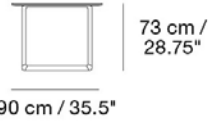

70/70 TABLE / 225 X 90 CM / 88.5 X 35.5"

Designed by TAF Studio

A simple design with a light expression that creates a striking profile. The almost reduced design is balanced with fine details in the plywood layered table top and form of the angular frame. Organize and manage cords and wires with our Cable Management. Our Power Outlet can be added to the 70/70 Table.

Material: Black and grey with linoleum finish. White and sand with laminate finish. All with plywood edges. Water-based lacquered oak veneer finish or oiled solid oak. Frame in cast aluminum. Nanolaminate finish is available as made-to-order.

READY-TO-SHIP OPTIONS

ITEM NO.	COLOR	PRICE
65021	White Laminate/White	EUR 1.517,80
65022	White Laminate/Black	EUR 1.517,80
65023	White Laminate/Grey	EUR 1.517,80
65036	White Laminate/Sand	EUR 1.517,80
65033	Sand Laminate/White	EUR 1.517,80
65034	Sand Laminate/Black	EUR 1.517,80
65035	Sand Laminate/Grey	EUR 1.517,80
65037	Sand Laminate/Sand	EUR 1.517,80
65024	Black Linoleum/White	EUR 1.517,80
65025	Black Linoleum/Black	EUR 1.517,80
65026	Black Linoleum/Grey	EUR 1.517,80
65038	Black Linoleum/Sand	EUR 1.517,80
65027	Grey Linoleum/White	EUR 1.517,80
65028	Grey Linoleum/Black	EUR 1.517,80
65029	Grey Linoleum/Grey	EUR 1.517,80
65039	Grey Linoleum/Sand	EUR 1.517,80
65184	Oak/White	EUR 1.696,90
65185	Oak/Black	EUR 1.696,90
65186	Oak/Grey	EUR 1.696,90
65187	Oak/Sand	EUR 1.696,90
65161	Solid Oak/Black	EUR 2.234,20
65162	Solid Oak/White	EUR 2.234,20
65163	Solid Oak/Grey	EUR 2.234,20
65164	Solid Oak/Sand	EUR 2.234,20

MADE-TO-ORDER OPTIONS

ITEM NO.	COLOR	PRICE	MOQ	< MOQ FEE	START-UP FEE	LEAD TIME
65101	White Nanolaminate/White	EUR 1.786,50	1	-	-	6 weeks
65102	White Nanolaminate/Black	EUR 1.786,50	1	-	-	6 weeks
65103	White Nanolaminate/Grey	EUR 1.786,50	1	-	-	6 weeks
65112	White Nanolaminate/Sand	EUR 1.786,50	1	-	-	6 weeks
65104	Black Nanolaminate/White	EUR 1.786,50	1	-	-	6 weeks
65105	Black Nanolaminate/Black	EUR 1.786,50	1	-	-	6 weeks
65106	Black Nanolaminate/Grey	EUR 1.786,50	1	-	-	6 weeks
65111	Black Nanolaminate/Sand	EUR 1.786,50	1	-	-	6 weeks
65107	Grey Nanolaminate/White	EUR 1.786,50	1	-	-	6 weeks
65108	Grey Nanolaminate/Black	EUR 1.786,50	1	-	-	6 weeks
65109	Grey Nanolaminate/Grey	EUR 1.786,50	1	-	-	6 weeks
65110	Grey Nanolaminate/Sand	EUR 1.786,50	1	-	-	6 weeks

MUUTO