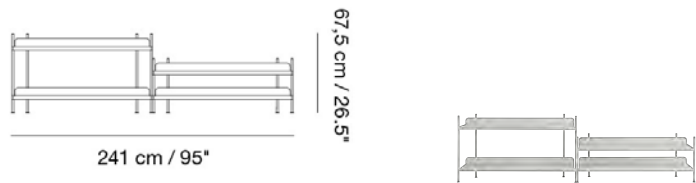

COMPILE SHELVING SYSTEM / CONFIGURATION 5

Designed by Cecilie Manz

A contemporary take on the classic shelving system. Compile consists of a shelf and three heights of dividing tubes. Arrange the shelves and tubes as you please or order from the prearranged configurations.

Material: Powder coated steel

READY-TO-SHIP OPTIONS

ITEM NO.	COLOR	PRICE
50070	Black	EUR 849,80
50071	Grey	EUR 849,80
50072	White	EUR 849,80

MUUTO