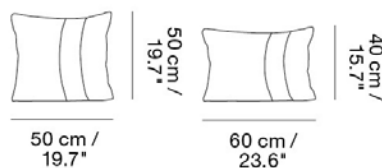

LAYER CUSHION

Designed by Aiayu

The design has a soft feel, joined by a graphic expression of overlapping layers. Knitted in a tactile structure of baby llama wool, the Layer Cushion brings the concepts of comfort and natural materials into everyday life.

Material: Textile 100% baby llama wool. Inner sham: 100% cotton.
Fill: 50% feather, 50% polyfiber.