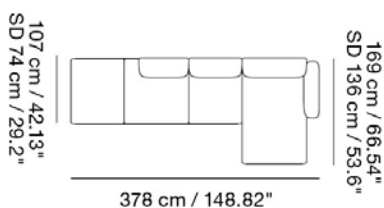

IN SITU MODULAR SOFA / 4-SEATER - CONFIGURATION 4

Designed by Anderssen & Voll

Kindly note that the Ready-To-Ship Options and/or Made-To-Order Inspirations with Frame Configuration and Modules include frame sections, seating modules (D8O + F98 + C8O + I98) and linking brackets for the sofa.

Please note that if you want to order this configuration in a different textile option and/or other seating modules, you must order the Made-To-Order Frame Configuration, listed below, along with the desired seating modules in the selected textile.

Please note that the loose In Situ Cushions are not part of any configuration or seating module and must be added separately to your order.

Material: Frame in powder coated steel. Modules in a wood construction with foam, wadding and fiberballs. Upholstered in textile.

READY-TO-SHIP OPTIONS

ITEM NO.	COLOR	PRICE
41949 - 80	Frame Configuration & Modules - Ocean 80	EUR 4.329,60
41919 - 12	Frame Configuration & Modules - Clay 12	EUR 5.355,80

MADE-TO-ORDER INSPIRATION

ITEM NO.	COLOR	PRICE	MOQ	< MOQ FEE	START-UP FEE	LEAD TIME
95079 - 262	Frame Configuration & Modules - Fiord 262	EUR 4.866,90	1	-	-	6 weeks
95139 - 451	Frame Configuration & Modules - Fiord 451	EUR 4.866,90	1	-	-	6 weeks
95019 - 15	Frame Configuration & Modules - Clay 15	EUR 5.355,80	1	-	-	6 weeks
95199 - 554	Frame Configuration & Modules - Vidar 554	EUR 5.355,80	1	-	-	6 weeks

MADE-TO-ORDER OPTIONS

ITEM NO.	COLOR	PRICE	MOQ	< MOQ FEE	START-UP FEE	LEAD TIME
41703	Frame Configuration - Black	EUR 269,50	1	-	-	6 weeks

MUUTO