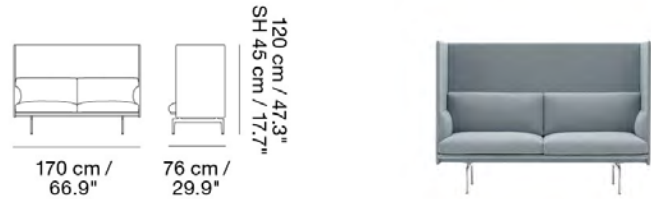

OUTLINE HIGHBACK SOFA / 2-SEATER - POLISHED ALUMINUM BASE - SH: 45CM / 17.7"

Designed by Anderssen & Voll

The design combines a soft, deep seat and clean refined lines with a highback element, creating private spheres within bigger spaces and shelter for conversation and collaboration, here in a higher seat height for workplace environments and hospitality settings.

Material: Polished aluminum legs. Wood and steel construction. Cold foam filling.

Textile consumption for COM:

Textile Upholstery: 10,5 m / 11.43 yds

Leather Upholstery: 22,5 m² / 242.19 ft²

MADE-TO-ORDER OPTIONS

ITEM NO.	COLOR	PRICE	MOQ	< MOQ FEE	START-UP FEE	LEAD TIME
69689	Vancouver - Color 4, 8, 10, 12, 13 & 14	EUR 3.219,20	1	-	-	6 weeks
69696	Remix - All Colors	EUR 3.219,20	1	-	-	6 weeks
69695	Rime - All Colors	EUR 3.487,90	1	-	-	6 weeks
69690	Fiord - All Colors	EUR 3.487,90	1	-	-	6 weeks
69693	Steelcut - All Colors	EUR 3.487,90	1	-	-	6 weeks
69692	Steelcut Trio - All Colors	EUR 3.487,90	1	-	-	6 weeks
69697	Clara - All Colors	EUR 3.487,90	1	-	-	6 weeks
69698	Canvas - All Colors	EUR 3.487,90	1	-	-	6 weeks
69694	Hallingdal - All Colors	EUR 3.756,50	1	-	-	6 weeks
69699	Divina - All Colors	EUR 3.756,50	1	-	-	6 weeks
69700	Divina MD - All Colors	EUR 3.756,50	1	-	-	6 weeks
69701	Divina Melange - All Colors	EUR 3.756,50	1	-	-	6 weeks
69709	Balder - All Colors	EUR 4.025,20	1	-	-	6 weeks
69783	Twill Weave - All Colors	EUR 4.025,20	1	-	-	6 weeks
69708	Vidar - All Colors	EUR 4.025,20	1	-	-	6 weeks
69704	Faux Leather* - All Colors	EUR 3.487,90	1	-	-	6 weeks
69705	Easy Leather - All Colors	EUR 5.148,10	1	-	-	6 weeks
69691	Refine Leather - All Colors	EUR 5.685,40	1	-	-	6 weeks
69702	Endure Leather - All Colors	EUR 6.312,20	1	-	-	6 weeks
69703	COM Textile	EUR 3.219,20	1	-	-	6-12 weeks
69707	COM Imitation Leather	EUR 3.487,90	1	-	-	6-12 weeks
69706	COM Leather	EUR 5.148,10	1	-	-	6-12 weeks
83061	Leather care set - Refine Leather	EUR 15,70	1	-	-	-