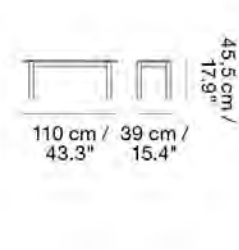

LINEAR STEEL BENCH / 110 X 34 CM / 43.3 X 15.4"

Designed by Thomas Bentzen

A simple and elegant bench in lacquered steel for outdoor use in a modern form language with understated details for a long-lasting expression.

Material: Powder coated steel in Black, Off-White, Burnt Orange or Dark Green.

READY-TO-SHIP OPTIONS

ITEM NO.	COLOR	PRICE
39901	Black	EUR 443,30
39902	Off-White	EUR 443,30
39903	Dark Green	EUR 443,30
39904	Burnt Orange	EUR 443,30
30975	Ground Mounting Kit	EUR 67,20
30973	Glides	EUR 11,60
30974	Adjustable Feet	EUR 17,90

MUUTO