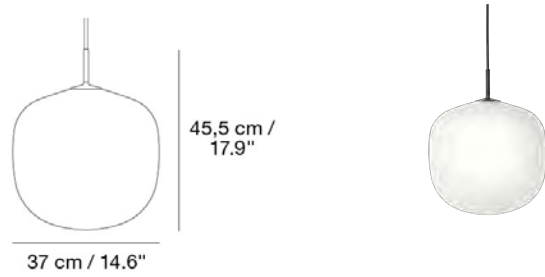

RIME PENDANT LAMP / Ø 37 CM

Designed by TAF Studio

Bringing a new perspective to the glass pendant lamp through its mouthblown, translucent glass that has been sandblasted for a refined surface expression. Designed with a characteristic form, complemented by a powder-coated top-part, pendant tube and cord in a matching color for a subtle touch.

Material: Mouthblown glass shade with an aluminum top. PVC cord. Ceiling cap included. Bulb not included. With dimmable function if dimmable bulb is used. Cord Length: 400 cm / 157.5"