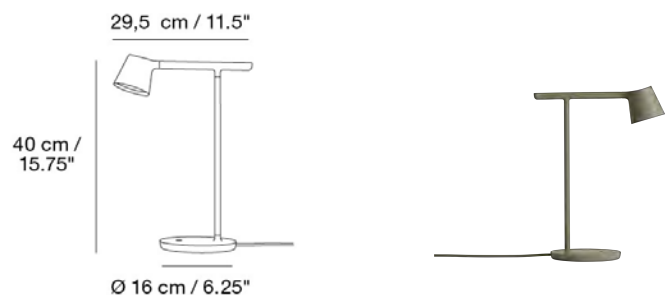

TIP TABLE LAMP

Designed by Jens Fager

A friendly lamp with an architectural expression that can provide ambient as well as direct lighting through its turnable head and arm alongside a dimmable light source. Has a built-in energy-efficient LED bulb with 90% of its initial light output maintained after 35.000 hours. Has a dimmable function with gradual fade when turned on and off.

Material: Powder coated aluminum. PVC cord. Cord length: 250 cm / 98.4".