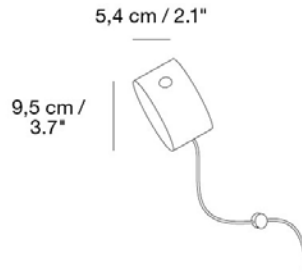

POST WALL LAMP

Designed by Earnest Studio

An innovative modular lighting design with an archetypal appearance, graphic character and forward-thinking functionalities. Position, turn and dim the lamp's lighting units according to individual needs. Post Wall Lamp comes with one lighting unit and a power hub. Additional lighting unit is available as spare part. It has a built-in energy-efficient and dimmable LED bulb with 70% of its initial light output maintained after 54.000 hours.

Material: Lighting unit in powder coated magnesium with silicone cord and acrylic opal diffuser. Wall mounting bracket in powder coated steel. Wall cable drops in powder coated steel with magnet and repositionable adhesive tape. Power hub in powder coated plastic with PVC cord.