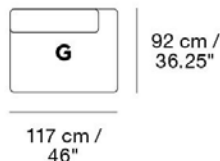

CONNECT MODULAR SOFA / RIGHT OPEN-ENDED (G)

Designed by Anderssen & Voll

A timeless modular sofa series with clear lines and precise proportions upholstered in a range of Kvadrat, Arve (not available in UK) or Nevotex textiles. The II modules provide numerous possibilities for creating the optimal shaped sofa setting or lounge area.

Please note that this product features an open end on the right-hand side when facing the product from the front.

Material: Wood frame & cold foam filling.

Textile consumption for COM:

5,1 m / 5.6 yds

READY-TO-SHIP OPTIONS

ITEM NO.	COLOR	PRICE
19127 - 13	Vancouver 13	EUR 1.145,30
11507 - 123	Remix 123	EUR 1.145,30

MADE-TO-ORDER OPTIONS

ITEM NO.	COLOR	PRICE	MOQ	< MOQ FEE	START-UP FEE	LEAD TIME
19127	Vancouver - Color 4, 8, 10, 12 & 14	EUR 1.145,30	1	-	-	8 weeks
11507	Remix - All Colors	EUR 1.145,30	1	-	-	6 weeks
41007	Wooly - All Colors	EUR 1.145,30	1	-	-	6 weeks
98296	Fiord - All Colors	EUR 1.369,20	1	-	-	6 weeks
19107	Rime - All Colors	EUR 1.369,20	1	-	-	6 weeks
11587	Steelcut - All Colors	EUR 1.369,20	1	-	-	6 weeks
11547	Steelcut Trio - All Colors	EUR 1.369,20	1	-	-	6 weeks
11598	Clara - All Colors	EUR 1.369,20	1	-	-	6 weeks
98266	Canvas - All Colors	EUR 1.369,20	1	-	-	6 weeks
11627	Hallingdal - All Colors	EUR 1.414,00	1	-	-	6 weeks
20267	Divina - All Colors	EUR 1.414,00	1	-	-	6 weeks
19027	Divina MD - All Colors	EUR 1.414,00	1	-	-	6 weeks
19047	Divina Melange - All Colors	EUR 1.414,00	1	-	-	6 weeks
69012	Faux Leather* - All Colors	EUR 1.369,20	1	-	-	6 weeks
11567	COM Textile	EUR 1.145,30	1	-	-	6-12 weeks
97167	COM Imitation Leather	EUR 1.369,20	1	-	-	6-12 weeks
00336	Test Sample 1 Connect Module	EUR 1.000,00	1	-	-	4 weeks

MUUTO