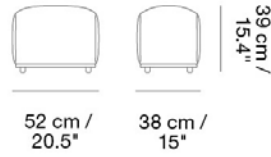

ECHO POUF / 38 X 52 CM / 15 X 20.5"

Designed by Anderssen & Voll

Designed with a simple, friendly expression, the Echo Pouf brings comfort and functionality to any space. Use the design in symmetric formations or clusters in various sizes and upholsteries to create visual echoes throughout a space. The feet of the Echo Pouf are Black.

Material: Wood frame and High-Resilience foam.

Textile consumption for COM:

Textile Upholstery: 1,47 m / 1.61 yds

MADE-TO-ORDER INSPIRATION

ITEM NO.	COLOR	PRICE	MOQ	< MOQ FEE	START-UP FEE	LEAD TIME
66001 - 123	Remix 123	EUR 491,60	1	-	-	6 weeks
66002 - 512	Forest Nap 512	EUR 604,40	1	-	-	6 weeks
66002 - 912	Forest Nap 912	EUR 604,40	1	-	-	6 weeks
66002 - 992	Forest Nap 992	EUR 604,40	1	-	-	6 weeks
66013 - 542	Vidar 542	EUR 622,40	1	-	-	6 weeks
66013 - 554	Vidar 554	EUR 622,40	1	-	-	6 weeks

MADE-TO-ORDER OPTIONS

ITEM NO.	COLOR	PRICE	MOQ	< MOQ FEE	START-UP FEE	LEAD TIME
66001	Remix - All Colors	EUR 491,60	1	-	-	6 weeks
66006	Rime - All Colors	EUR 604,40	1	-	-	6 weeks
66003	Fiord - All Colors	EUR 604,40	1	-	-	6 weeks
66002	Forest Nap - All Colors	EUR 604,40	1	-	-	6 weeks
66005	Steelcut - All Colors	EUR 604,40	1	-	-	6 weeks
66004	Steelcut Trio - All Colors	EUR 604,40	1	-	-	6 weeks
66007	Clara - All Colors	EUR 604,40	1	-	-	6 weeks
66008	Canvas - All Colors	EUR 604,40	1	-	-	6 weeks
66009	Hallingdal - All Colors	EUR 622,40	1	-	-	6 weeks
66010	Divina - All Colors	EUR 622,40	1	-	-	6 weeks
66011	Divina MD - All Colors	EUR 622,40	1	-	-	6 weeks
66012	Divina Melange - All Colors	EUR 622,40	1	-	-	6 weeks
66013	Vidar - All Colors	EUR 622,40	1	-	-	6 weeks
66018	COM Textile	EUR 491,60	1	-	-	6-12 weeks
00338	Test Sample 1 Pouf - Textile	EUR 2.000,00	1	-	-	6-8 weeks