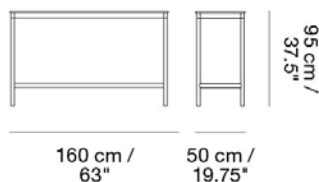

MUUTO

BASE HIGH TABLE / 160 X 50 H: 95 CM / 63 X 19.7 H: 37.4"

Designed by Mika Tolvanen

Designed with maximum attention to detail and produced to withstand continual robust use. The Base High Table's lower frame increases its stability and provides a footrest to the user. Made-to-order sizes are available upon request.