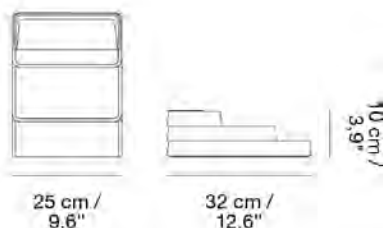

ARRANGE DESKTOP SERIES / CONFIGURATION 2

Designed by Big-Game

A configurable design that brings elegant functionality to the home office and workplace, paired with the recycled material of its trays and an architectural expression.

Material: Trays in recycled plastic. Lid in anodized aluminum.