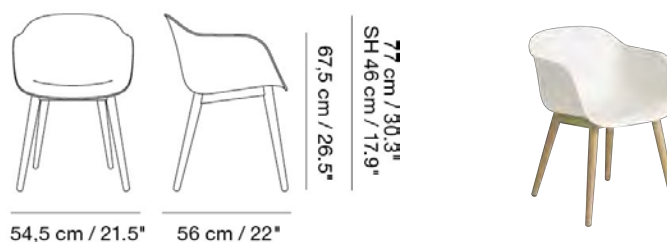

FIBER ARMCHAIR / WOOD BASE

Designed by Iskos-Berlin

The shell of the Fiber Armchair is designed to balance maximum comfort with minimum space. Plastic glide included. Option of pre-mounted felt glides upon request for orders above 50 chairs.

Material: Shell in plastic composition with up to 25% wood fibers. Wood base in water-based lacquered solid oak or ash. Made-to-order textile and leather with base color option of Black, Grey, Dusty Green, Stained Dark Brown or Oak.

Textile consumption for COM:

Textile Upholstery: 1,5 m / 1.64 yds

Leather Upholstery: 3 m² / 32.3 ft²

READY-TO-SHIP OPTIONS

ITEM NO.	COLOR	PRICE
50688	Black/Black	EUR 312,50
57228	Black/Stained Dark Brown	EUR 312,50
50689	Grey/Grey	EUR 312,50
50691	Dusty Green/Dusty Green	EUR 312,50
50692	Ochre/Oak	EUR 312,50
50693	Natural White/Oak	EUR 312,50
50500 - GREY_133	Remix 133/Grey	EUR 536,40
50500 - BLCK_183	Remix 183/Black	EUR 536,40
50505 - BLCK_BLCK	Refine Leather - Black/Black	EUR 849,80
50505 - OAK_COGN	Refine Leather - Cognac/Oak	EUR 849,80

MADE-TO-ORDER INSPIRATION

ITEM NO.	COLOR	PRICE	MOQ	< MOQ FEE	START-UP FEE	LEAD TIME
50502 - OAK_226	Steelcut Trio 226/Oak	EUR 604,40	1	-	-	5 weeks

MADE-TO-ORDER OPTIONS

ITEM NO.	COLOR	PRICE	MOQ	< MOQ FEE	START-UP FEE	LEAD TIME
57231	Grey/Stained Dark Brown	EUR 312,50	1	-	-	5 weeks
57229	Dusty Green/Stained Dark Brown	EUR 312,50	1	-	-	5 weeks
57230	Ochre/Stained Dark Brown	EUR 312,50	1	-	-	5 weeks
57232	Natural White/Stained Dark Brown	EUR 312,50	1	-	-	5 weeks
50500	Remix - All Colors	EUR 536,40	1	-	-	5 weeks
50695	Wooly - All Colors	EUR 536,40	1	-	-	5 weeks
50501	Steelcut - All Colors	EUR 604,40	1	-	-	5 weeks
50502	Steelcut Trio - All Colors	EUR 604,40	1	-	-	5 weeks
57099	Forest Nap - All Colors	EUR 604,40	1	-	-	5 weeks
50526	Clara - All Colors	EUR 604,40	1	-	-	5 weeks
50527	Canvas - All Colors	EUR 604,40	1	-	-	5 weeks
50503	Hallingdal - All Colors	EUR 652,80	1	-	-	5 weeks
50504	Divina - All Colors	EUR 652,80	1	-	-	5 weeks
50528	Divina MD - All Colors	EUR 652,80	1	-	-	5 weeks
50529	Divina Melange - All Colors	EUR 652,80	1	-	-	5 weeks
55096	Hero - All Colors	EUR 652,80	1	-	-	5 weeks
55213	Balder - All Colors	EUR 652,80	1	-	-	5 weeks
55330	Twill Weave - All Colors	EUR 652,80	1	-	-	5 weeks
50531	Faux Leather* - All Colors	EUR 652,80	1	-	-	6 weeks
50506	Easy Leather - All Colors	EUR 801,50	1	-	-	5 weeks
50505	Refine Leather - All Colors	EUR 849,80	1	-	-	5 weeks
50530	Endure Leather - All Colors	EUR 867,70	1	-	-	5 weeks

MUUTO