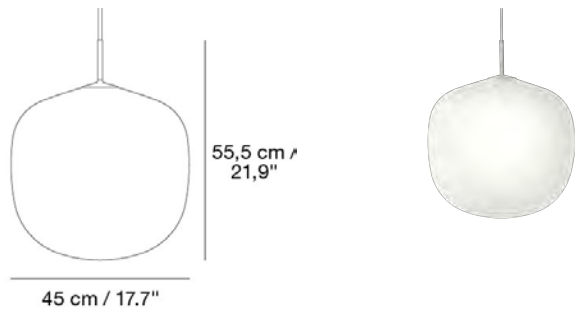

RIME PENDANT LAMP / Ø 45 CM

Designed by TAF Studio

Bringing a new perspective to the glass pendant lamp through its mouthblown, translucent glass that has been sandblasted for a refined surface expression. Designed with a characteristic form, complemented by a powder-coated top-part, pendant tube and cord in a matching color for a subtle touch.

Material: Mouthblown glass shade with an aluminum top. PVC cord. Ceiling cap included. Bulb not included. With dimmable function if dimmable bulb is used. Cord Length: 400 cm / 157.5"