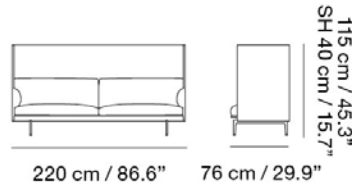

OUTLINE HIGHBACK SOFA / 3-SEATER - BLACK BASE

Designed by Anderssen & Voll

A design that combines soft, deep seat and clean refined lines with a highback element, creating private spheres within bigger spaces and shelter for conversation and collaboration. Our Power Outlet can be added to the Outline Sofa.

Material: Black powder coated aluminum legs. Wood and steel construction. Cold foam filling.

Textile consumption for COM:

Textile Upholstery: 16,5 m / 13.67 yds

Leather Upholstery: 35,6 m² / 285.25 ft²

MADE-TO-ORDER OPTIONS

ITEM NO.	COLOR	PRICE	MOQ	< MOQ FEE	START-UP FEE	LEAD TIME
28481	Vancouver - Color 4, 8, 10, 12, 13 & 14	EUR 3.487,90	1	-	-	8 weeks
28488	Remix - All Colors	EUR 3.487,90	1	-	-	6 weeks
28482	Fiord - All Colors	EUR 3.846,10	1	-	-	6 weeks
28487	Rime - All Colors	EUR 3.846,10	1	-	-	6 weeks
28485	Steelcut - All Colors	EUR 3.846,10	1	-	-	6 weeks
28484	Steelcut Trio - All Colors	EUR 3.846,10	1	-	-	6 weeks
28489	Clara - All Colors	EUR 3.846,10	1	-	-	6 weeks
28490	Canvas - All Colors	EUR 3.846,10	1	-	-	6 weeks
28486	Hallingdal - All Colors	EUR 4.114,70	1	-	-	6 weeks
28491	Divina - All Colors	EUR 4.114,70	1	-	-	6 weeks
28492	Divina MD - All Colors	EUR 4.114,70	1	-	-	6 weeks
28493	Divina Melange - All Colors	EUR 4.114,70	1	-	-	6 weeks
28501	Balder - All Colors	EUR 4.383,40	1	-	-	6 weeks
28502	Twill Weave - All Colors	EUR 4.383,40	1	-	-	6 weeks
28500	Vidar - All Colors	EUR 4.383,40	1	-	-	6 weeks
28496	Faux Leather* - All Colors	EUR 3.846,10	1	-	-	6 weeks
28497	Easy Leather - All Colors	EUR 5.506,30	1	-	-	6 weeks
28483	Refine Leather - All Colors	EUR 6.401,80	1	-	-	6 weeks
28494	Endure Leather - All Colors	EUR 6.939,00	1	-	-	6 weeks
28495	COM Textile	EUR 3.487,90	1	-	-	6-12 weeks
28499	COM Imitation Leather	EUR 3.846,10	1	-	-	6-12 weeks
28498	COM Leather	EUR 5.506,30	1	-	-	6-12 weeks
83061	Leather care set - Refine Leather	EUR 15,70	1	-	-	-