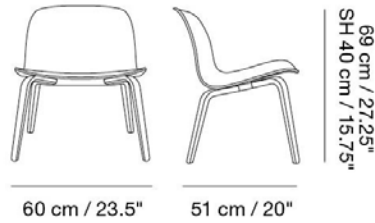

VISU LOUNGE CHAIR

Designed by Mika Tolvanen

Bringing lightness into design, the Visu Lounge Chair combines a simple and comfortable form with a quiet silhouette. The shell is made in form-pressed veneer while the wooden legs provide a sleek yet sturdy base. Made-to-order textile and leather upholstery with base color option of Oak, Black, Grey and Dusty Green. Plastic glides included. Option of pre-mounted felt glides for orders above 50 chairs.

Material: Non-upholstered version: Form-pressed ash or oak veneer shell and base, both in water-based lacquer. Upholstered version: Shell in form-pressed veneer with foam and fully upholstered with textile or leather. Wood Base in form-pressed veneer with a water-based lacquer.

Textile consumption for COM:

Textile Upholstery: 1,57 m / 1.72 yds

Leather Upholstery: 3,01 m² / 32.4 ft²

READY-TO-SHIP OPTIONS

ITEM NO.	COLOR	PRICE
32581	Oak	EUR 393,10
32582	Black	EUR 393,10
32583	Grey	EUR 393,10
32584	Dusty Green	EUR 393,10
21648 - BLCK_190	Steelcut 190/Black	EUR 577,60
21649 - GREY_133	Steelcut Trio 133/Grey	EUR 577,60
21649 - OAK_515	Steelcut Trio 515/Oak	EUR 577,60

MADE-TO-ORDER OPTIONS

ITEM NO.	COLOR	PRICE	MOQ	< MOQ FEE	START-UP FEE	LEAD TIME
21674	Remix - All Colors	EUR 527,40	1	-	-	7 weeks
21648	Steelcut - All Colors	EUR 577,60	1	-	-	7 weeks
21649	Steelcut Trio - All Colors	EUR 577,60	1	-	-	7 weeks
21680	Clara - All Colors	EUR 577,60	1	-	-	7 weeks
21681	Canvas - All Colors	EUR 577,60	1	-	-	7 weeks
21673	Hallingdal - All Colors	EUR 634,90	1	-	-	7 weeks
21672	Divina - All Colors	EUR 634,90	1	-	-	7 weeks
21670	Divina MD - All Colors	EUR 634,90	1	-	-	7 weeks
21671	Divina Melange - All Colors	EUR 634,90	1	-	-	7 weeks
21685	Faux Leather* - All Colors	EUR 577,60	1	-	-	9 weeks
21686	Easy Leather - All Colors	EUR 939,40	1	-	-	7 weeks
21675	Refine Leather - All Colors	EUR 980,50	1	-	-	7 weeks
21682	Endure Leather - All Colors	EUR 980,50	1	-	-	7 weeks
21684	COM Textile	EUR 527,40	4	EUR 250	-	10 weeks
21688	COM Imitation Leather	EUR 577,60	4	EUR 250	-	10 weeks
21687	COM Leather	EUR 939,40	4	EUR 250	-	10 weeks
00335	Test Sample - 1 Chair	EUR 500,00	4	-	-	6 weeks
32585	Special Color	EUR 411,00	24	-	EUR 1000	10 weeks
80156	Extra Glides - Black Color (4 pcs.)	EUR 11,60	1	-	-	1-2 weeks
80157	Extra Glides - Grey Color (4 pcs.)	EUR 11,60	1	-	-	1-2 weeks

MUUTO