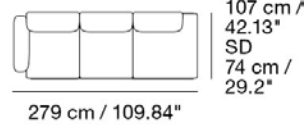

IN SITU MODULAR SOFA / 3-SEATER - CONFIGURATION 3

Designed by Anderssen & Voll

Kindly note that the Ready-To-Ship Options and/or Made-To-Order Inspirations with Frame Configuration and Modules include frame sections, seating modules (A8O + C8O + G98) and linking brackets for the sofa.

Please note that if you want to order this configuration in a different textile option and/or other seating modules, you must order the Made-To-Order Frame Configuration, listed below, along with the desired seating modules in the selected textile.

Please note that the loose In Situ Cushions are not part of any configuration or seating module and must be added separately to your order.

Material: Frame in powder coated steel. Modules in a wood construction with foam, wadding and fiberballs. Upholstered in textile.

READY-TO-SHIP OPTIONS

ITEM NO.	COLOR	PRICE
41939 - 80	Frame Configuration & Modules - Ocean 80	EUR 3.329,40
41909 - 12	Frame Configuration & Modules - Clay 12	EUR 4.128,10

MADE-TO-ORDER INSPIRATION

ITEM NO.	COLOR	PRICE	MOQ	< MOQ FEE	START-UP FEE	LEAD TIME
95069 - 262	Frame Configuration & Modules - Fiord 262	EUR 3.818,30	1	-	-	6 weeks
95129 - 451	Frame Configuration & Modules - Fiord 451	EUR 3.818,30	1	-	-	6 weeks
95009 - 15	Frame Configuration & Modules - Clay 15	EUR 4.128,10	1	-	-	6 weeks
95189 - 554	Frame Configuration & Modules - Vidar 554	EUR 4.128,10	1	-	-	6 weeks

MADE-TO-ORDER OPTIONS

ITEM NO.	COLOR	PRICE	MOQ	< MOQ FEE	START-UP FEE	LEAD TIME
41652	Frame Configuration - Black	EUR 201,50	1	-	-	6 weeks