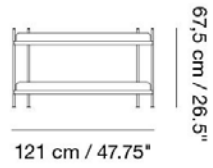

COMPILE SHELVING SYSTEM / CONFIGURATION I

Designed by Cecilie Manz

A contemporary take on the classic shelving system. Compile consists of a shelf and three heights of dividing tubes. Arrange the shelves and tubes as you please or order from the prearranged configurations.

Material: Powder coated steel

READY-TO-SHIP OPTIONS

ITEM NO.	COLOR	PRICE
50051	Black	EUR 420,00
50052	Grey	EUR 420,00
50053	White	EUR 420,00

MUUTO