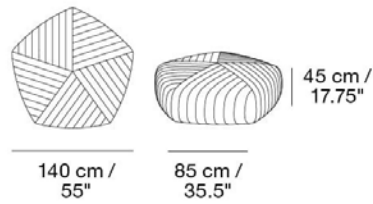

FIVE POUF / EXTRA LARGE

Designed by Anderssen & Voll

A design that is both comfortable and contemporary. With a pentagon shape and linear detailing contrasted against curved edges, the Five Pouf can be used in any living room, lobby area, hospitality setting or open-plan space.

Material: Wooden frame, moulded foam and textile from Kvadrat.

Textile consumption for COM:

5,4 m / 5.9 yds

MADE-TO-ORDER OPTIONS

ITEM NO.	COLOR	PRICE	MOQ	< MOQ FEE	START-UP FEE	LEAD TIME
97146	Remix - All Colors	EUR 1.745,30	1	-	-	8 weeks
97142	Rime - All Colors	EUR 1.924,40	1	-	-	8 weeks
97121	Steelcut - All Colors	EUR 1.924,40	1	-	-	8 weeks
97123	Canvas - All Colors	EUR 1.924,40	1	-	-	8 weeks
97126	Divina - All Colors	EUR 2.193,00	1	-	-	8 weeks
97125	Divina MD - All Colors	EUR 2.193,00	1	-	-	8 weeks
97127	Divina Melange - All Colors	EUR 2.193,00	1	-	-	8 weeks
97140	Faux Leather* - All Colors	EUR 1.924,40	1	-	-	10 weeks
97129	COM Textile	EUR 1.745,30	6	-	-	8-10 weeks
00338	Test Sample 1 Pouf - Textile	EUR 2.000,00	1	-	-	6-8 weeks