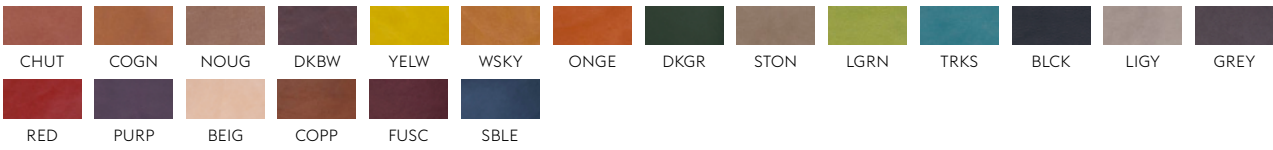

REFINE LEATHER

Aniline Leather.

Raw material: Grain leather from European raw hides. The leather is dyed through, chrome tanned and produced without the use of PCP and CFC which can be damaging to the environment.