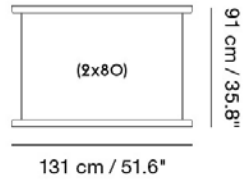

Kindly note that linking brackets must always be used when joining together frame sections.

Material: Frame in powder coated steel.

131 cm / 51.6"

MADE-TO-ORDER OPTIONS

ITEM NO.	COLOR	PRICE	MOQ	< MOQ FEE	START-UP FEE	LEAD TIME
41557	Black	EUR 134,30	1	-	-	6 weeks