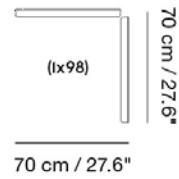

IN SITU MODULAR SOFA / FRAME SECTION CORNER (1 X 98)

Designed by Anderssen & Voll

Create your own In Situ Modular Sofa by combining frame sections by following the In Situ Modular Sofa Guidelines. A frame section should always be accompanied by a matching seating module.

A corner section must always be supported by sections in the two open directions.

Kindly note that linking brackets must always be used when joining together frame sections.

Material: Frame in powder coated steel.

MADE-TO-ORDER OPTIONS

ITEM NO.	COLOR	PRICE	MOQ	< MOQ FEE	START-UP FEE	LEAD TIME
41563	Black	EUR 67,20	1	-	-	6 weeks

MUUTO