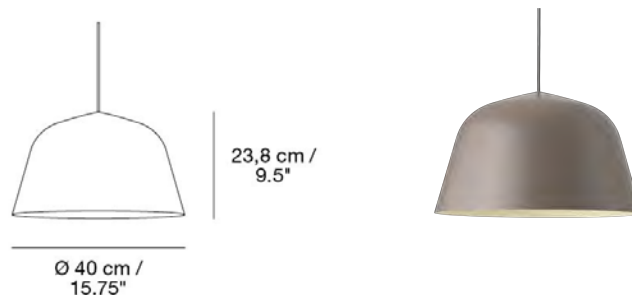

AMBIT PENDANT LAMP / Ø 40 CM

Designed by TAF Studio

Ambit is a timeless and versatile pendant with a strong character. The lamp shade is made from old brazier traditions, press spun by hand, polished and finally hand-painted.

Material: Aluminum. PVC Cord. Ceiling cap included. Bulb not included. Cord Length: 400 cm / 157.5"