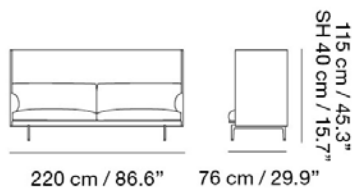

Material: Polished aluminum legs. Wood and steel construction. Cold foam filling.

Textile consumption for COM:

Textile Upholstery: 16,5 m / 13.67 yds

Leather Upholstery: 35,6 m² / 285.25 ft²

MADE-TO-ORDER OPTIONS