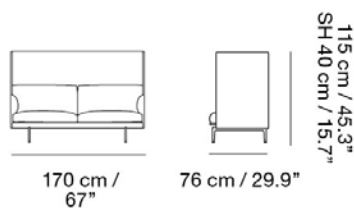

OUTLINE HIGHBACK SOFA / 2-SEATER - BLACK BASE

Designed by Anderssen & Voll

A design that combines soft, deep seat and clean refined lines with a highback element, creating private spheres within bigger spaces and shelter for conversation and collaboration. Our Power Outlet can be added to the Outline Sofa.

Material: Black powder coated aluminum legs. Wood and steel construction. Cold foam filling.

Textile consumption for COM:

Textile Upholstery: 10,5 m / 11.43 yds

Leather Upholstery: 22,5 m² / 242.19 ft²

READY-TO-SHIP OPTIONS

ITEM NO.	COLOR	PRICE
28408 - 163	Remix 163	EUR 3.040,10
28402 - 961	Fiord 961	EUR 3.308,80

MADE-TO-ORDER OPTIONS

ITEM NO.	COLOR	PRICE	MOQ	< MOQ FEE	START-UP FEE	LEAD TIME
28401	Vancouver - Color 4, 8, 10, 12, 13 & 14	EUR 3.040,10	1	-	-	8 weeks
28408	Remix - All Colors	EUR 3.040,10	1	-	-	6 weeks
28402	Fiord - All Colors	EUR 3.308,80	1	-	-	6 weeks
28407	Rime - All Colors	EUR 3.308,80	1	-	-	6 weeks
28405	Steelcut - All Colors	EUR 3.308,80	1	-	-	6 weeks
28404	Steelcut Trio - All Colors	EUR 3.308,80	1	-	-	6 weeks
28409	Clara - All Colors	EUR 3.308,80	1	-	-	6 weeks
28410	Canvas - All Colors	EUR 3.308,80	1	-	-	6 weeks
28406	Hallingdal - All Colors	EUR 3.577,40	1	-	-	6 weeks
28411	Divina - All Colors	EUR 3.577,40	1	-	-	6 weeks
28412	Divina MD - All Colors	EUR 3.577,40	1	-	-	6 weeks
28413	Divina Melange - All Colors	EUR 3.577,40	1	-	-	6 weeks
28421	Balder - All Colors	EUR 3.846,10	1	-	-	6 weeks
28422	Twill Weave - All Colors	EUR 3.846,10	1	-	-	6 weeks
28420	Vidar - All Colors	EUR 3.846,10	1	-	-	6 weeks
28416	Faux Leather* - All Colors	EUR 3.308,80	1	-	-	6 weeks
28417	Easy Leather - All Colors	EUR 4.969,00	1	-	-	6 weeks
28403	Refine Leather - All Colors	EUR 5.506,30	1	-	-	6 weeks
28414	Endure Leather - All Colors	EUR 6.133,10	1	-	-	6 weeks
28415	COM Textile	EUR 3.040,10	1	-	-	6-12 weeks
28419	COM Imitation Leather	EUR 3.308,80	1	-	-	6-12 weeks
28418	COM Leather	EUR 4.969,00	1	-	-	6-12 weeks
83061	Leather care set - Refine Leather	EUR 15,70	1	-	-	-