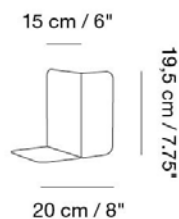

READY-TO-SHIP OPTIONS

ITEM NO.	COLOR	PRICE
50091	Plum	EUR 31,30