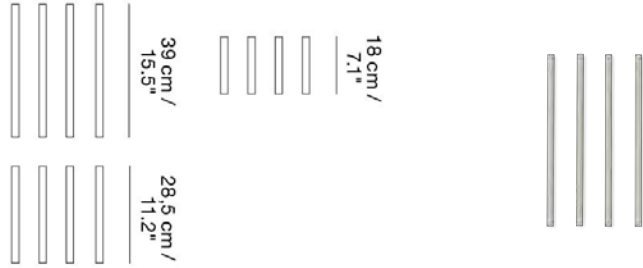

COMPILE SHELVING SYSTEM / DIVIDER PACK

Designed by Cecilie Manz

A contemporary take on the classic shelving system. Compile consists of a shelf and three heights of dividing tubes. Arrange the shelves and tubes as you please or order from the prearranged configurations.

Material: Powder coated steel

READY-TO-SHIP OPTIONS

ITEM NO.	COLOR	PRICE
50043	Large - Black	EUR 26,90
50042	Large - Grey	EUR 26,90
50041	Large - White	EUR 26,90
50033	Medium - Black	EUR 26,90
50032	Medium - Grey	EUR 26,90
50031	Medium - White	EUR 26,90
50023	Small - Black	EUR 26,90
50022	Small - Grey	EUR 26,90
50021	Small - White	EUR 26,90