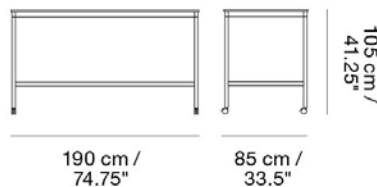

BASE HIGH TABLE WITH CASTORS / 190 X 85 H: 105 CM / 74.8 X 33.5 H: 41.3"

Designed by Mika Tolvanen

Designed with maximum attention to detail and produced to withstand continual robust use. The Base High Table's lower frame increases its stability and provides a footrest to the user. Made-to-order sizes are available upon request.

Organize and manage cords and wires with the Cable Management. Our Power Outlet can be added to the Base High Table. Bases available in Black or White with matching castors with brakes.

Material: Frame in extruded aluminum with legs and stretcher in steel. Table top in plywood with either laminate, linoleum or water-based lacquered oak veneer surface with plywood edge or chipboard with laminate surface and ABS edges.

Made-to-order: Laminate with ABS or plywood edge in Black or White. Linoleum with plywood edge in Black.

MADE-TO-ORDER OPTIONS

ITEM NO.	COLOR	PRICE	MOQ	< MOQ FEE	START-UP FEE	LEAD TIME
64410	White Laminate/ABS/White	EUR 1.387,10	1	-	-	8 weeks
64346	White Laminate/ABS/Black	EUR 1.387,10	1	-	-	8 weeks
64370	Black Laminate/ABS/White	EUR 1.387,10	1	-	-	8 weeks
64306	Black Laminate/ABS/Black	EUR 1.387,10	1	-	-	8 weeks
64417	White Laminate/Plywood/White	EUR 1.428,30	1	-	-	8 weeks
64355	White Laminate/Plywood/Black	EUR 1.428,30	1	-	-	8 weeks
64378	Black Laminate/Plywood/White	EUR 1.428,30	1	-	-	8 weeks
64314	Black Laminate/Plywood/Black	EUR 1.428,30	1	-	-	8 weeks
64383	Black Linoleum/Plywood/White	EUR 1.566,20	1	-	-	8 weeks
64319	Black Linoleum/Plywood/Black	EUR 1.566,20	1	-	-	8 weeks
64402	Oak Veneer/Plywood/White	EUR 1.745,30	1	-	-	8 weeks
64338	Oak Veneer/Plywood/Black	EUR 1.745,30	1	-	-	8 weeks
64426	White Nanolaminat/Plywood/White	EUR 1.876,00	1	-	-	8 weeks
64362	White Nanolaminat/Plywood/Black	EUR 1.876,00	1	-	-	8 weeks
64394	Black Nanolaminat/Plywood/White	EUR 1.876,00	1	-	-	8 weeks
64330	Black Nanolaminat/Plywood/Black	EUR 1.876,00	1	-	-	8 weeks

MUUTO