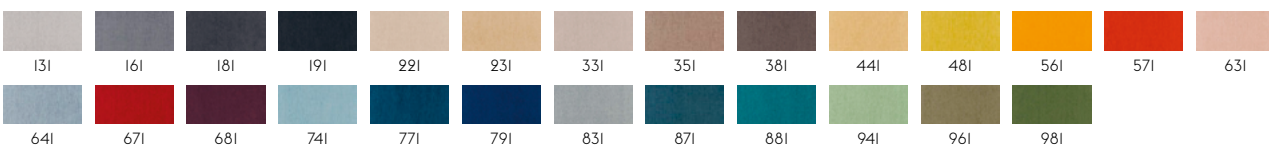

IO5

STILL BY KVADRAT

Designer: Georgina Wright
 Composition: 100% Trevira CS
 Durability: 50.000 Martindale / Lightfastness: 6

III

TWILL WEAVE BY KVADRAT

Designer: Jonathan Olivares
 Composition: 90% new wool (worsted), 10% nylon
 Durability: 60.000 Martindale
 Sustainability: Complies with both EU ecolabel "The Flower" and Greenguard Gold Certification.