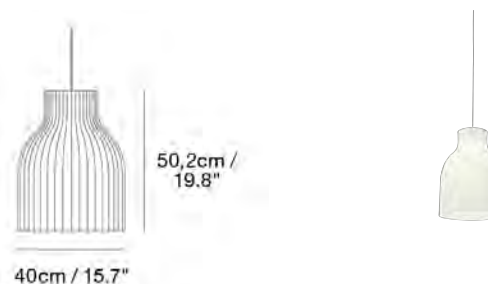

STRAND PENDANT LAMP / OPEN - Ø40

Designed by Benjamin Hubert

The design has soft, playful forms for a modern expression. Provides both diffused as well as direct lighting, the latter through its top and bottom opening. Made from a cocoon material, consisting of tiny strands that make a complex, intriguing structure.

Material: Cocoon layer with inner steel structure. PVC cord. PE covered steel wire. Ceiling cap included. Bulb not included. With dimmable function if dimmable bulb is used. Cord & wire length: 300 cm / 118,1"