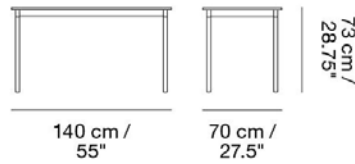

BASE TABLE / 140 X 70 CM / 55.1 X 27.5"

Designed by Mika Tolvanen

The frame is made from extruded aluminum, painted with an acrylic paint initially developed for outdoor interiors and building facades. Organize and manage cords and wires with our Cable Management. Our Power Outlet can be added to the Base Table.

Made-to-order: Laminate with ABS or plywood edge in Black or White. Linoleum with plywood edge in Black. Nanolaminate finish in either Black or White. Bases available in Black or White.

Material: Frame and legs in extruded aluminum. Table top in plywood with either laminate, linoleum or water-based lacquered oak veneer surface with plywood edge or chipboard with laminate surface and ABS edges.

MADE-TO-ORDER OPTIONS

ITEM NO.	COLOR	PRICE	MOQ	< MOQ FEE	START-UP FEE	LEAD TIME
64181	White Laminate/ABS/White	EUR 819,40	1	-	-	6 weeks
64182	White Laminate/ABS/Black	EUR 819,40	1	-	-	6 weeks
64183	Black Laminate/ABS/White	EUR 819,40	1	-	-	6 weeks
64184	Black Laminate/ABS/Black	EUR 819,40	1	-	-	6 weeks
64185	White Laminate/Plywood/White	EUR 846,20	1	-	-	6 weeks
64186	White Laminate/Plywood/Black	EUR 846,20	1	-	-	6 weeks
64187	Black Laminate/Plywood/White	EUR 846,20	1	-	-	6 weeks
64188	Black Laminate/Plywood/Black	EUR 846,20	1	-	-	6 weeks
64189	Black Linoleum/Plywood/White	EUR 867,70	1	-	-	6 weeks
64190	Black Linoleum/Plywood/Black	EUR 867,70	1	-	-	6 weeks
64806	Oak Veneer/Plywood/White	EUR 894,60	1	-	-	6 weeks
64807	Oak Veneer/Plywood/Black	EUR 894,60	1	-	-	6 weeks
64193	White Nanolaminate/Plywood/White	EUR 1.028,90	1	-	-	6 weeks
64194	White Nanolaminate/Plywood/Black	EUR 1.028,90	1	-	-	6 weeks
64195	Black Nanolaminate/Plywood/White	EUR 1.028,90	1	-	-	6 weeks
64196	Black Nanolaminate/Plywood/Black	EUR 1.028,90	1	-	-	6 weeks

MUUTO