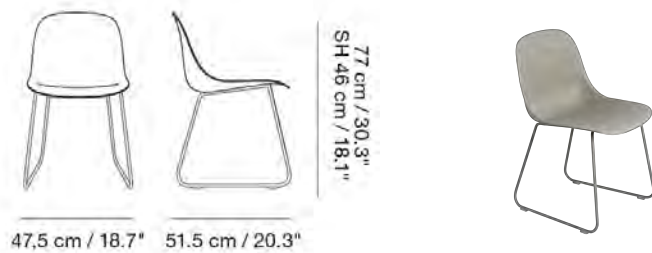

FIBER SIDE CHAIR / SLED BASE

Designed by Iskos-Berlin

The open form of the Fiber Side Chair creates a versatile and light expression. Shell is made in an innovative wood fiber plastic composite for a deep, matte surface and soft touch. Option of pre-mounted felt glides upon request for orders above 50 chairs.

Material: Shell in plastic composition with up to 25% wood fibers. Sled base in powder coated steel. Made-to-order textile and leather with base color option of Black, White, Grey or Dusty Green.

Textile consumption for COM:

Textile Upholstery: 1,4 m / 1.54 yds

Leather Upholstery: 2,2 m² / 23.7 ft²

READY-TO-SHIP OPTIONS

ITEM NO.	COLOR	PRICE
24151	Black/Black	EUR 210,40
24152	Grey/Grey	EUR 210,40
24156	Natural White/White	EUR 210,40

MADE-TO-ORDER OPTIONS

ITEM NO.	COLOR	PRICE	MOQ	< MOQ FEE	START-UP FEE	LEAD TIME
24154	Dusty Green/Dusty Green	EUR 210,40	1	-	-	5 weeks
24155	Ochre/Black	EUR 210,40	1	-	-	5 weeks
24157	Remix - All Colors	EUR 402,10	1	-	-	5 weeks
70222	Wooly - All Colors	EUR 402,10	1	-	-	5 weeks
24158	Steelcut - All Colors	EUR 500,60	1	-	-	5 weeks
24159	Steelcut Trio - All Colors	EUR 500,60	1	-	-	5 weeks
57046	Forest Nap - All Colors	EUR 500,60	1	-	-	5 weeks
24164	Clara - All Colors	EUR 500,60	1	-	-	5 weeks
24165	Canvas - All Colors	EUR 500,60	1	-	-	5 weeks
24160	Hallingdal - All Colors	EUR 545,30	1	-	-	5 weeks
24161	Divina - All Colors	EUR 545,30	1	-	-	5 weeks
24166	Divina MD - All Colors	EUR 545,30	1	-	-	5 weeks
24167	Divina Melange - All Colors	EUR 545,30	1	-	-	5 weeks
55044	Hero - All Colors	EUR 545,30	1	-	-	5 weeks
55161	Balder - All Colors	EUR 545,30	1	-	-	5 weeks
55278	Twill Weave - All Colors	EUR 545,30	1	-	-	5 weeks
24169	Faux Leather* - All Colors	EUR 545,30	1	-	-	6 weeks
24170	Easy Leather - All Colors	EUR 622,40	1	-	-	5 weeks
24162	Refine Leather - All Colors	EUR 711,90	1	-	-	5 weeks
24163	Endure Leather - All Colors	EUR 760,30	1	-	-	5 weeks
24168	COM Textile	EUR 402,10	1	-	-	6 weeks
24171	COM Imitation Leather	EUR 545,30	1	-	-	6 weeks
24172	COM Leather	EUR 622,40	1	-	-	6 weeks
00335	Test Sample - 1 Chair	EUR 500,00	4	-	-	6 weeks
80102	Felt Glide (1 pc.)	EUR 2,90	1	-	-	1-2 weeks

MUUTO