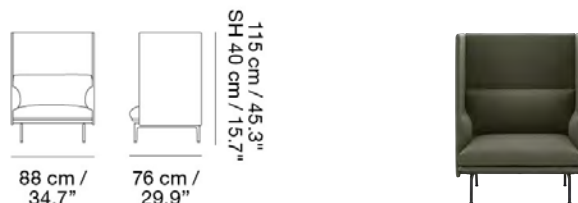

Material: Black powder coated aluminum legs. Wood and steel construction. Cold foam filling.

Textile consumption for COM:

Textile Upholstery: 6,8 m / 7.44 yds

Leather Upholstery: 14,2 m² / 150.7 ft²

MADE-TO-ORDER OPTIONS