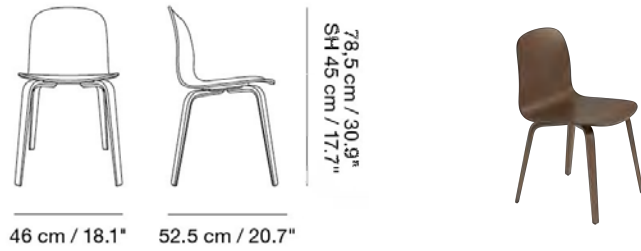

VISU CHAIR / WOOD BASE

Designed by Mika Tolvanen

Bringing lightness into design, the Visu Chair Wood Base combines a simple and comfortable form with a quiet silhouette. Made-to-order textile and leather with base option of Oak, Stained Dark Brown, Black, Grey, Dusty Green, Dark Green, Tan Rose, Midnight Blue and Sand.

Material: Non-upholstered Oak version: Form-pressed veneer shell and base, both in water-based lacquer. Non-upholstered colored versions: Form-pressed veneer shell and form-pressed veneer base, both in water-based lacquer. Upholstered version: Shell is made in form-pressed veneer with foam and fully upholstered with textile or leather. Wood Base is form-pressed in veneer with a water-based lacquer.

Textile consumption for COM:

Textile Upholstery: 0,94 m / 1.1 yds

Leather Upholstery: 1,54 m² / 16.6 ft²

READY-TO-SHIP OPTIONS

ITEM NO.	COLOR	PRICE
32551	Oak	EUR 267,70
32552	Black	EUR 267,70
32560	Oak/White	EUR 267,70
32553	Grey	EUR 267,70
32554	Dusty Green	EUR 267,70
32555	Dark Green	EUR 267,70
32556	Tan Rose	EUR 267,70
32557	Midnight Blue	EUR 267,70
32558	Sand	EUR 267,70
32559	Stained Dark Brown	EUR 267,70

MADE-TO-ORDER OPTIONS

ITEM NO.	COLOR	PRICE	MOQ	< MOQ FEE	START-UP FEE	LEAD TIME
21622	Remix - All Colors	EUR 389,50	1	-	-	7 weeks
21624	Steelcut - All Colors	EUR 434,30	1	-	-	7 weeks
21625	Steelcut Trio - All Colors	EUR 434,30	1	-	-	7 weeks
21630	Clara - All Colors	EUR 434,30	1	-	-	7 weeks
21627	Canvas - All Colors	EUR 434,30	1	-	-	7 weeks
21621	Hallingdal - All Colors	EUR 482,70	1	-	-	7 weeks
21620	Divina - All Colors	EUR 482,70	1	-	-	7 weeks
21618	Divina MD - All Colors	EUR 482,70	1	-	-	7 weeks
21619	Divina Melange - All Colors	EUR 482,70	1	-	-	7 weeks
21633	Faux Leather* - All Colors	EUR 434,30	1	-	-	9 weeks
21634	Easy Leather - All Colors	EUR 527,40	1	-	-	7 weeks
21623	Refine Leather - All Colors	EUR 572,20	1	-	-	7 weeks
21628	Endure Leather - All Colors	EUR 572,20	1	-	-	7 weeks
21631	COM Textile	EUR 389,50	4	EUR 250	-	10 weeks
21636	COM Imitation Leather	EUR 434,30	4	EUR 250	-	10 weeks
21635	COM Leather	EUR 527,40	4	EUR 250	-	10 weeks
00335	Test Sample - 1 Chair	EUR 500,00	4	-	-	6 weeks
32561	Special Color	EUR 282,10	24	-	EUR 1000	10 weeks
80156	Extra Glides - Black Color (4 pcs.)	EUR 11,60	1	-	-	1-2 weeks
80157	Extra Glides - Grey Color (4 pcs.)	EUR 11,60	1	-	-	1-2 weeks

MUUTO