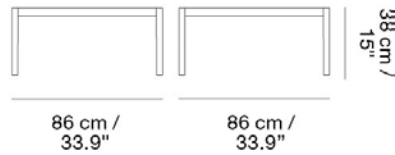

WORKSHOP COFFEE TABLE / 86 X 86 CM / 33.9" X 33.9"

Designed by Cecilie Manz

The Workshop Coffee Table is deliberately simple in its design and has an almost archetypal expression, boiled down to the essence of Scandinavian craftsmanship. With its table top in oak veneer harmoniously carving itself into the frame of solid oak, the Workshop Coffee Table has a clean and understated expression.

Material: The table's frame and legs are made from lacquered solid oak wood and table top is made from lacquered oak veneer.

READY-TO-SHIP OPTIONS

ITEM NO.	COLOR	PRICE
26056	Oak	EUR 604,40
26057	Black	EUR 604,40

MUUTO