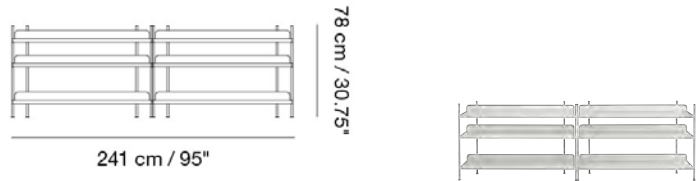

COMPILE SHELVING SYSTEM / CONFIGURATION 6

Designed by Cecilie Manz

A contemporary take on the classic shelving system. Compile consists of a shelf and three heights of dividing tubes. Arrange the shelves and tubes as you please or order from the prearranged configurations.

Material: Powder coated steel

READY-TO-SHIP OPTIONS

ITEM NO.	COLOR	PRICE
50075	Black	EUR 1.249,20
50076	Grey	EUR 1.249,20
50077	White	EUR 1.249,20

MUUTO