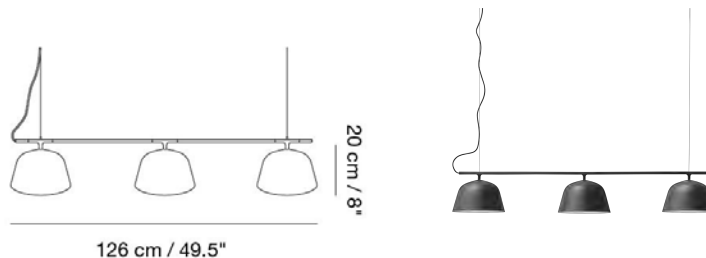

350

24050 Ceiling Cap - White EUR 13,40

MADE-TO-ORDER OPTIONS

ITEM NO.	COLOR	PRICE	MOQ	< MOQ FEE	START-UP FEE	LEAD TIME
15806	Extra cord per linear meter - Taupe	EUR 2,50	1	-	-	1-2 weeks
82067	Extra cord per linear meter - Black	EUR 2,50	1	-	-	1-2 weeks
82068	Extra cord per linear meter - Dusty Green	EUR 2,50	1	-	-	1-2 weeks
82069	Extra cord per linear meter - Grey	EUR 2,50	1	-	-	1-2 weeks
82070	Extra cord per linear meter - White	EUR 2,50	1	-	-	1-2 weeks

AMBIT RAIL LAMP

Designed by TAF Studio

The Ambit Rail Lamp breathes a refined and modern expression into any room. With its three lamp shades placed in a linear formation, the Ambit Rail Lamp is the ideal fit above any kitchen counter, dining table or bar setting.

Material: Rail made from cast and extruded aluminum. Shades in spun aluminum with a PVC cord and steel wires. Ceiling cap included. Bulbs not included. Cord Length: 400 cm / 157.5". Wire Length: 350 cm / 137.75"