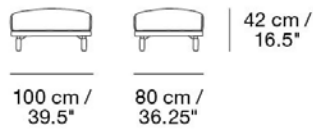

REST POUF

Designed by Anderssen & Voll

With its modern curves and inviting shape, the Rest Pouf is a great addition to any sofa setting.

Our Power Outlet can be added to the Rest Pouf.

Material: Steel base, wood frame & oak legs, cold foam & feather filling. Textiles from Arve (not available in UK), Nevotex or Kvadrat.

Textile consumption for COM:
2,9 m / 3.2 yds

MADE-TO-ORDER OPTIONS

ITEM NO.	COLOR	PRICE	MOQ	< MOQ FEE	START-UP FEE	LEAD TIME
10007	Vancouver - Color 4, 8, 10, 12, 13 & 14	EUR 980,50	1	-	-	8 weeks
10001	Remix - All Colors	EUR 980,50	1	-	-	6 weeks
10252	Wooly - All Colors	EUR 980,50	1	-	-	6 weeks
10251	Fiord - All Colors	EUR 1.070,10	1	-	-	6 weeks
10004	Steelcut - All Colors	EUR 1.070,10	1	-	-	6 weeks
10002	Steelcut Trio - All Colors	EUR 1.070,10	1	-	-	6 weeks
10000	Rime - All Colors	EUR 1.070,10	1	-	-	6 weeks
10003	Hallingdal - All Colors	EUR 1.159,60	1	-	-	6 weeks
10253	Vidar - All Colors	EUR 1.208,00	1	-	-	6 weeks
10005	COM Textile	EUR 980,50	1	-	-	6-12 weeks
00338	Test Sample 1 Pouf - Textile	EUR 2.000,00	1	-	-	6-8 weeks
09983	Spare Legs - Black	EUR 115,50	1	-	-	1-2 weeks
09982	Spare Legs - Grey	EUR 115,50	1	-	-	1-2 weeks