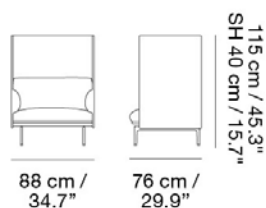

OUTLINE HIGHBACK SOFA / 1-SEATER - POLISHED ALUMINUM BASE

Designed by Anderssen & Voll

Designed with solitary work in mind, the Outline Highback Chair combines a soft, deep seat and clean, refined lines with a highback element, creating a private sphere and shelter within bigger spaces, allowing for the user to focus on the task at hand in an undisturbed work session. Our Power Outlet can be added to the Outline Highback Chair.

Material: Polished aluminum legs. Wood and steel construction. Cold foam filling.

Textile consumption for COM:

Textile Upholstery: 6,8 m / 7.44 yds

Leather Upholstery: 14,2 m² / 150.7 ft²

MADE-TO-ORDER OPTIONS

ITEM NO.	COLOR	PRICE	MOQ	< MOQ FEE	START-UP FEE	LEAD TIME
69421	Vancouver - Color 4, 8, 10, 12, 13 & 14	EUR 2.413,30	1	-	-	8 weeks
69428	Remix - All Colors	EUR 2.413,30	1	-	-	6 weeks
69427	Rime - All Colors	EUR 2.771,50	1	-	-	6 weeks
69422	Fiord - All Colors	EUR 2.771,50	1	-	-	6 weeks
69425	Steelcut - All Colors	EUR 2.771,50	1	-	-	6 weeks
69424	Steelcut Trio - All Colors	EUR 2.771,50	1	-	-	6 weeks
69429	Clara - All Colors	EUR 2.771,50	1	-	-	6 weeks
69430	Canvas - All Colors	EUR 2.771,50	1	-	-	6 weeks
69426	Hallingdal - All Colors	EUR 2.950,60	1	-	-	6 weeks
69431	Divina - All Colors	EUR 2.950,60	1	-	-	6 weeks
69432	Divina MD - All Colors	EUR 2.950,60	1	-	-	6 weeks
69433	Divina Melange - All Colors	EUR 2.950,60	1	-	-	6 weeks
69441	Balder - All Colors	EUR 3.040,10	1	-	-	6 weeks
69442	Twill Weave - All Colors	EUR 3.040,10	1	-	-	6 weeks
69440	Vidar - All Colors	EUR 3.040,10	1	-	-	6 weeks
69436	Faux Leather* - All Colors	EUR 2.771,50	1	-	-	6 weeks
69437	Easy Leather - All Colors	EUR 3.667,00	1	-	-	6 weeks
69423	Refine Leather - All Colors	EUR 4.204,30	1	-	-	6 weeks
69434	Endure Leather - All Colors	EUR 4.831,10	1	-	-	6 weeks
69435	COM Textile	EUR 2.413,30	1	-	-	6-12 weeks
69439	COM Imitation Leather	EUR 2.771,50	1	-	-	6-12 weeks
69438	COM Leather	EUR 3.667,00	1	-	-	6-12 weeks
83061	Leather care set - Refine Leather	EUR 15,70	1	-	-	-