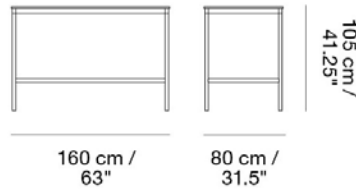

BASE HIGH TABLE / 160 X 80 H: 105 CM / 63 X 31.5 H: 41.3"

Designed by Mika Tolvanen

Designed with maximum attention to detail and produced to withstand continual robust use. The Base High Table's lower frame increases its stability and provides a footrest to the user. Made-to-order sizes are available upon request.

Organize and manage cords and wires with the Cable Management. Our Power Outlet can be added to the Base High Table. Bases available in Black or White.

Material: Frame in extruded aluminum with legs and stretcher in steel. Table top in plywood with either laminate, linoleum or water-based lacquered oak veneer surface with plywood edge or chipboard with laminate surface and ABS edges.

Made-to-order: Laminate with ABS or plywood edge in Black or White. Linoleum with plywood edge in Black.

MADE-TO-ORDER OPTIONS

ITEM NO.	COLOR	PRICE	MOQ	< MOQ FEE	START-UP FEE	LEAD TIME
63041	White Laminate/ABS/White	EUR 1.338,70	1	-	-	8 weeks
63042	White Laminate/ABS/Black	EUR 1.338,70	1	-	-	8 weeks
63043	Black Laminate/ABS/White	EUR 1.338,70	1	-	-	8 weeks
63044	Black Laminate/ABS/Black	EUR 1.338,70	1	-	-	8 weeks
63045	White Laminate/Plywood/White	EUR 1.387,10	1	-	-	8 weeks
63046	White Laminate/Plywood/Black	EUR 1.387,10	1	-	-	8 weeks
63047	Black Laminate/Plywood/White	EUR 1.387,10	1	-	-	8 weeks
63048	Black Laminate/Plywood/Black	EUR 1.387,10	1	-	-	8 weeks
63049	Black Linoleum/Plywood/White	EUR 1.428,30	1	-	-	8 weeks
63050	Black Linoleum/Plywood/Black	EUR 1.428,30	1	-	-	8 weeks
64784	Oak Veneer/Plywood/White	EUR 1.476,60	1	-	-	8 weeks
64785	Oak Veneer/Plywood/Black	EUR 1.476,60	1	-	-	8 weeks
63053	White Nanolaminate/Plywood/White	EUR 1.607,40	1	-	-	8 weeks
63054	White Nanolaminate/Plywood/Black	EUR 1.607,40	1	-	-	8 weeks
63055	Black Nanolaminate/Plywood/White	EUR 1.607,40	1	-	-	8 weeks
63056	Black Nanolaminate/Plywood/Black	EUR 1.607,40	1	-	-	8 weeks

MUUTO