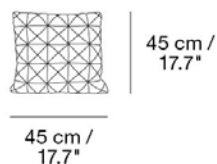

TILE CUSHION

Designed by Anderssen & Voll

With a striking geometric pattern, the decorative Tile Cushions are a beautiful way to incorporate pattern into a sofa display. Woven in 100% wool—exclusively made in Norway for Muuto by Gudbrandsdalen.

Material: Textile: 100% wool. Filling: A mix of feather and polyester.