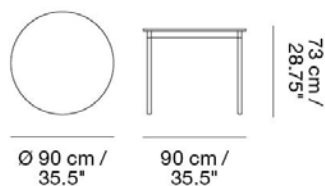

BASE TABLE / Ø 90 CM / 35.4"

Designed by Mika Tolvanen

The frame is made from extruded aluminum, painted with an acrylic paint initially developed for outdoor interiors and building facades. Organize and manage cords and wires with our Cable Management. Our Power Outlet can be added to the Base Table.

Made-to-order: Laminate with ABS or plywood edge in Black or White. Linoleum with plywood edge in Black. Nanolaminate finish in either Black or White. Bases available in Black or White.

Material: Frame and legs in extruded aluminum. Table top in plywood with either laminate, linoleum or water-based lacquered oak veneer surface with plywood edge or chipboard with laminate surface and ABS edges.

MADE-TO-ORDER OPTIONS

ITEM NO.	COLOR	PRICE	MOQ	< MOQ FEE	START-UP FEE	LEAD TIME
64061	White Laminate/ABS/White	EUR 810,40	1	-	-	6 weeks
64062	White Laminate/ABS/Black	EUR 810,40	1	-	-	6 weeks
64063	Black Laminate/ABS/White	EUR 810,40	1	-	-	6 weeks
64064	Black Laminate/ABS/Black	EUR 810,40	1	-	-	6 weeks
64065	White Laminate/Plywood/White	EUR 819,40	1	-	-	6 weeks
64066	White Laminate/Plywood/Black	EUR 819,40	1	-	-	6 weeks
64067	Black Laminate/Plywood/White	EUR 819,40	1	-	-	6 weeks
64068	Black Laminate/Plywood/Black	EUR 819,40	1	-	-	6 weeks
64069	Black Linoleum/Plywood/White	EUR 894,60	1	-	-	6 weeks
64070	Black Linoleum/Plywood/Black	EUR 894,60	1	-	-	6 weeks
64794	Oak Veneer/Plywood/White	EUR 939,40	1	-	-	6 weeks
64795	Oak Veneer/Plywood/Black	EUR 939,40	1	-	-	6 weeks
64073	White Nanolaminate/Plywood/White	EUR 1.070,10	1	-	-	6 weeks
64074	White Nanolaminate/Plywood/Black	EUR 1.070,10	1	-	-	6 weeks
64075	Black Nanolaminate/Plywood/White	EUR 1.070,10	1	-	-	6 weeks
64076	Black Nanolaminate/Plywood/Black	EUR 1.070,10	1	-	-	6 weeks

MUUTO