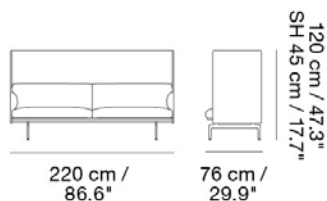

OUTLINE HIGHBACK SOFA / 3-SEATER - BLACK BASE - SH: 45CM / 17.7"

Designed by Anderssen & Voll

The design combines a soft, deep seat and clean refined lines with a highback element, creating private spheres within bigger spaces and shelter for conversation and collaboration, here in a higher seat height for workplace environments and hospitality settings.

Material: Black powder coated aluminum legs. Wood and steel construction. Cold foam filling.

Textile consumption for COM:

Textile Upholstery: 16,5 m / 13.67 yds

Leather Upholstery: 35,6 m² / 285.25 ft²

MADE-TO-ORDER OPTIONS

ITEM NO.	COLOR	PRICE	MOQ	< MOQ FEE	START-UP FEE	LEAD TIME
69645	Vancouver - Color 4, 8, 10, 12, 13 & 14	EUR 3.487,90	1	-	-	6 weeks
69652	Remix - All Colors	EUR 3.487,90	1	-	-	6 weeks
69651	Rime - All Colors	EUR 3.846,10	1	-	-	6 weeks
69646	Fiord - All Colors	EUR 3.846,10	1	-	-	6 weeks
69649	Steelcut - All Colors	EUR 3.846,10	1	-	-	6 weeks
69648	Steelcut Trio - All Colors	EUR 3.846,10	1	-	-	6 weeks
69653	Clara - All Colors	EUR 3.846,10	1	-	-	6 weeks
69654	Canvas - All Colors	EUR 3.846,10	1	-	-	6 weeks
69650	Hallingdal - All Colors	EUR 4.114,70	1	-	-	6 weeks
69655	Divina - All Colors	EUR 4.114,70	1	-	-	6 weeks
69656	Divina MD - All Colors	EUR 4.114,70	1	-	-	6 weeks
69657	Divina Melange - All Colors	EUR 4.114,70	1	-	-	6 weeks
69665	Balder - All Colors	EUR 4.383,40	1	-	-	6 weeks
69666	Twill Weave - All Colors	EUR 4.383,40	1	-	-	6 weeks
69664	Vidar - All Colors	EUR 4.383,40	1	-	-	6 weeks
69660	Faux Leather* - All Colors	EUR 3.846,10	1	-	-	6 weeks
69661	Easy Leather - All Colors	EUR 5.506,30	1	-	-	6 weeks
69647	Refine Leather - All Colors	EUR 6.401,80	1	-	-	6 weeks
69658	Endure Leather - All Colors	EUR 6.939,00	1	-	-	6 weeks
69659	COM Textile	EUR 3.487,90	1	-	-	6-12 weeks
69663	COM Imitation Leather	EUR 3.846,10	1	-	-	6-12 weeks
69662	COM Leather	EUR 5.506,30	1	-	-	6-12 weeks
83061	Leather care set - Refine Leather	EUR 15,70	1	-	-	-