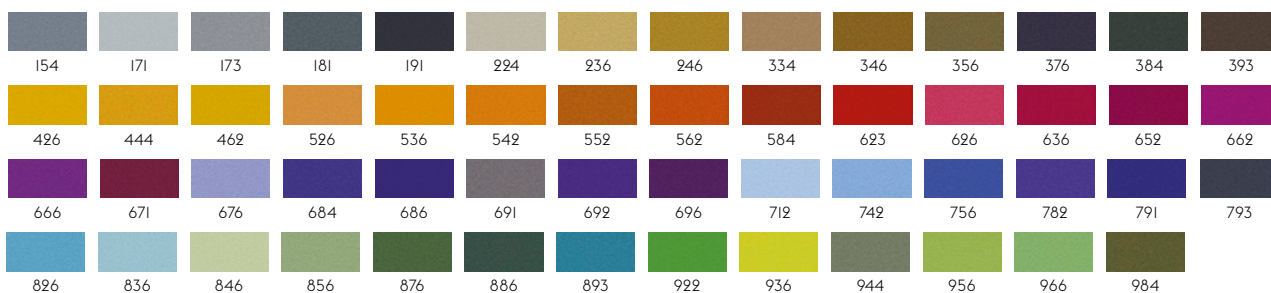

DIVINA BY KVADRAT

Designer: Finn Sködt.
Composition: 100% new wool.
Durability: 45.000 Martindale.
Sustainability: Complies with both EU ecolabel "The Flower" and Greenguard Gold Certification.

106