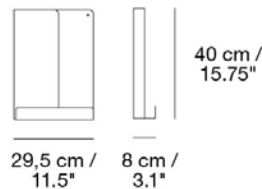

FOLDED SHELVES / 29,5 X 40 CM / 11.5 X 15.75"

Designed by Johan Van Hengel

Made from a single piece of bended steel, the Folded Shelves have a graphically modern expression. To be mounted on wall. Each shelf comes with two bolts for mounting and two hooks for hanging objects on. Use it as a nightstand, in the hallway, kitchen, living room or office.

Material: Acrylic powder coated bended 1.5 mm sheet of steel