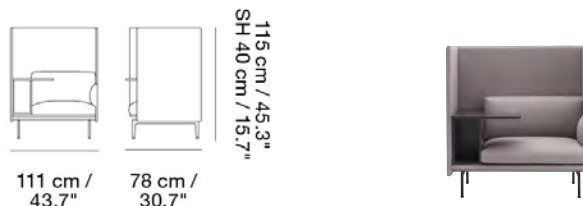

OUTLINE HIGHBACK WORK / LEFT - BLACK BASE

Designed by Anderssen & Voll

Designed for the needs of the modern workplace, the Outline Highback Work combines a soft, deep seat and simple lines with the highback element, work desk and storage room, creating a private sphere within the room. Here in a higher seat height for workplace environments and hospitality settings. Our Power Outlet can be added to the Outline Sofa.

Please note that this product features a table and storage element on its left-hand side when facing the product. When seated, the table and storage unit will be on the right-hand side.

Material: Black powder coated aluminum legs. Wood and steel construction. Cold foam filling. Table unit is made from robust and organic through-dyed MDF board with matt lacquer.

Textile Upholstery: 7,7 m / 8.43 yds
Leather Upholstery: 15.8 m² / 170.1 ft²

MADE-TO-ORDER OPTIONS

ITEM NO.	COLOR	PRICE	MOQ	< MOQ FEE	START-UP FEE	LEAD TIME
28601	Vancouver - Color 4, 8, 10, 12, 13 & 14	EUR 3.219,20	1	-	-	8 weeks
28615	Remix - All Colors	EUR 3.219,20	1	-	-	6 weeks
28603	Fiord - All Colors	EUR 3.487,90	1	-	-	6 weeks
28613	Rime - All Colors	EUR 3.487,90	1	-	-	6 weeks
28609	Steelcut - All Colors	EUR 3.487,90	1	-	-	6 weeks
28607	Steelcut Trio - All Colors	EUR 3.487,90	1	-	-	6 weeks
28617	Clara - All Colors	EUR 3.487,90	1	-	-	6 weeks
28619	Canvas - All Colors	EUR 3.487,90	1	-	-	6 weeks
28611	Hallingdal - All Colors	EUR 3.846,10	1	-	-	6 weeks
28621	Divina - All Colors	EUR 3.846,10	1	-	-	6 weeks
28623	Divina MD - All Colors	EUR 3.846,10	1	-	-	6 weeks
28625	Divina Melange - All Colors	EUR 3.846,10	1	-	-	6 weeks
28641	Balder - All Colors	EUR 3.935,60	1	-	-	6 weeks
28643	Twill Weave - All Colors	EUR 3.935,60	1	-	-	6 weeks
28639	Vidar - All Colors	EUR 3.935,60	1	-	-	6 weeks
28631	Faux Leather* - All Colors	EUR 3.487,90	1	-	-	6 weeks
28633	Easy Leather - All Colors	EUR 5.058,50	1	-	-	6 weeks
28605	Refine Leather - All Colors	EUR 5.774,90	1	-	-	6 weeks
28627	Endure Leather - All Colors	EUR 6.222,70	1	-	-	6 weeks
28629	COM Textile	EUR 3.219,20	1	-	-	6-12 weeks
28637	COM Imitation Leather	EUR 3.487,90	1	-	-	6-12 weeks
28635	COM Leather	EUR 5.058,50	1	-	-	6-12 weeks
83061	Leather care set - Refine Leather	EUR 15,70	1	-	-	-