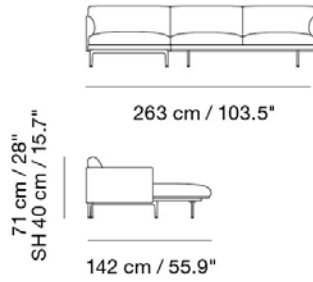

OUTLINE SOFA / CHAISE LONGUE - LEFT - BLACK BASE

Designed by Anderssen & Voll

The Outline Series adds new perspectives to the classic Scandinavian design sofas of the 1960's, marrying the ideals of simplicity and function into one. The Outline Series is clean and elegant on the outside with a deep seat and soft cushioning on its inside. Modules cannot be purchased separately. Our Power Outlet can be added to the Outline Sofa.

Please note that this product features a chaise longue element on the left-hand side when facing the product from the front.

Material: Black powder coated aluminum legs. Wood and steel construction. Cold foam filling.

Textile consumption for COM:
Textile Upholstery: 11,9 m / 13.1 yds
Leather Upholstery: 25,1 m² / 270.2 ft²

MADE-TO-ORDER OPTIONS

ITEM NO.	COLOR	PRICE	MOQ	< MOQ FEE	START-UP FEE	LEAD TIME
27601	Vancouver - Color 4, 8, 10, 12, 13 & 14	EUR 3.935,60	1	-	-	8 weeks
27671	Remix - All Colors	EUR 3.935,60	1	-	-	6 weeks
27611	Fiord - All Colors	EUR 4.293,80	1	-	-	6 weeks
27641	Steelcut - All Colors	EUR 4.293,80	1	-	-	6 weeks
27681	Clara - All Colors	EUR 4.293,80	1	-	-	6 weeks
27691	Canvas - All Colors	EUR 4.293,80	1	-	-	6 weeks
27651	Hallingdal - All Colors	EUR 4.562,40	1	-	-	6 weeks
27701	Divina - All Colors	EUR 4.562,40	1	-	-	6 weeks
27711	Divina MD - All Colors	EUR 4.562,40	1	-	-	6 weeks
27721	Divina Melange - All Colors	EUR 4.562,40	1	-	-	6 weeks
27795	Balder - All Colors	EUR 4.879,40	1	-	-	6 weeks
27797	Twill Weave - All Colors	EUR 4.879,40	1	-	-	6 weeks
27783	Vidar - All Colors	EUR 4.879,40	1	-	-	6 weeks
27751	Faux Leather* - All Colors	EUR 4.293,80	1	-	-	6 weeks
27741	Easy Leather - All Colors	EUR 5.774,90	1	-	-	6 weeks
27621	Refine Leather - All Colors	EUR 6.263,80	1	-	-	6 weeks
27731	Endure Leather - All Colors	EUR 7.517,50	1	-	-	6 weeks
27761	COM Textile	EUR 3.935,60	1	-	-	6-12 weeks
27771	COM Imitation Leather	EUR 4.293,80	1	-	-	6-12 weeks
27781	COM Leather	EUR 5.774,90	1	-	-	6-12 weeks
00338	Test Sample 1 Sofa - Textile	EUR 2.000,00	1	-	-	4 weeks
00339	Test Sample 1 Sofa - Leather	EUR 3.500,00	1	-	-	4 weeks
83061	Leather care set - Refine Leather	EUR 15,70	1	-	-	-

MUUTO