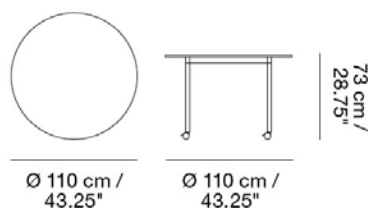

BASE TABLE WITH CASTORS / Ø 110 CM / 43.3 "

Designed by Mika Tolvanen

Simple and elegant lines, joined by the functionality of castors. Frame is made from extruded aluminum, painted with an acrylic paint initially developed for outdoor interiors and building facades. Organizes and manage cords and wires with our Cable Management. Our Power Outlet can be added to the Base Table.

Made-to-order: Laminate with ABS or plywood edge in Black or White. Linoleum with plywood edge in Black. Nanolaminate finish in either Black or White. Bases available in Black or White with matching castors with brakes.

Material: Frame and legs in extruded aluminum. Table top in plywood with either laminate, linoleum or water-based lacquered oak veneer surface with plywood edge or chipboard with laminate surface and ABS edges.

MADE-TO-ORDER OPTIONS

ITEM NO.	COLOR	PRICE	MOQ	< MOQ FEE	START-UP FEE	LEAD TIME
64635	White Laminate/ABS/White	EUR 908,90	1	-	-	6 weeks
64515	White Laminate/ABS/Black	EUR 908,90	1	-	-	6 weeks
64560	Black Laminate/ABS/White	EUR 908,90	1	-	-	6 weeks
64440	Black Laminate/ABS/Black	EUR 908,90	1	-	-	6 weeks
64650	White Laminate/Plywood/White	EUR 935,80	1	-	-	6 weeks
64530	White Laminate/Plywood/Black	EUR 935,80	1	-	-	6 weeks
64575	Black Laminate/Plywood/White	EUR 935,80	1	-	-	6 weeks
64455	Black Laminate/Plywood/Black	EUR 935,80	1	-	-	6 weeks
64587	Black Linoleum/Plywood/White	EUR 1.028,90	1	-	-	6 weeks
64467	Black Linoleum/Plywood/Black	EUR 1.028,90	1	-	-	6 weeks
64620	Oak Veneer/Plywood/White	EUR 1.070,10	1	-	-	6 weeks
64500	Oak Veneer/Plywood/Black	EUR 1.070,10	1	-	-	6 weeks
64665	White Nanolaminate/Plywood/White	EUR 1.159,60	1	-	-	6 weeks
64545	White Nanolaminate/Plywood/Black	EUR 1.159,60	1	-	-	6 weeks
64605	Black Nanolaminate/Plywood/White	EUR 1.159,60	1	-	-	6 weeks
64485	Black Nanolaminate/Plywood/Black	EUR 1.159,60	1	-	-	6 weeks

MUUTO