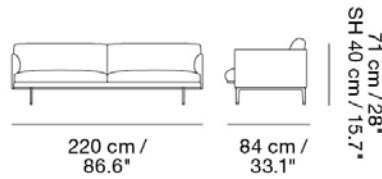

OUTLINE SOFA / 3-SEATER - BLACK BASE

Designed by Anderssen & Voll

The Outline Series adds new perspectives to the classic Scandinavian design sofas of the 1960's, marrying the ideals of simplicity and function into one. The Outline Series is clean and elegant on the outside with a deep seat and soft cushioning on its inside. Our Power Outlet can be added to the Outline Sofa.

Material: Black powder coated aluminum legs. Wood and steel construction. Cold foam filling.

Textile consumption for COM:
Textile Upholstery: 9 m / 9.8 yds
Leather Upholstery: 20,5 m² / 220.7 ft²

READY-TO-SHIP OPTIONS

ITEM NO.	COLOR	PRICE
27021 - 14	Vancouver 14	EUR 2.681,90
27028 - 163	Remix 163	EUR 2.681,90
27022 - 961	Fiord 961	EUR 3.129,70
27040 - 554	Vidar 554	EUR 3.398,30
27023 - BLCK	Refine Leather - Black	EUR 4.920,60
27023 - COGN	Refine Leather - Cognac	EUR 4.920,60

MADE-TO-ORDER OPTIONS

ITEM NO.	COLOR	PRICE	MOQ	< MOQ FEE	START-UP FEE	LEAD TIME
27021	Vancouver - Color 4, 8, 10, 12 & 13	EUR 2.681,90	1	-	-	8 weeks
27028	Remix - All Colors	EUR 2.681,90	1	-	-	6 weeks
27022	Fiord - All Colors	EUR 3.129,70	1	-	-	6 weeks
27027	Rime - All Colors	EUR 3.129,70	1	-	-	6 weeks
27025	Steelcut - All Colors	EUR 3.129,70	1	-	-	6 weeks
27024	Steelcut Trio - All Colors	EUR 3.129,70	1	-	-	6 weeks
27029	Clara - All Colors	EUR 3.129,70	1	-	-	6 weeks
27030	Canvas - All Colors	EUR 3.129,70	1	-	-	6 weeks
27026	Hallingdal - All Colors	EUR 3.219,20	1	-	-	6 weeks
27031	Divina - All Colors	EUR 3.219,20	1	-	-	6 weeks
27032	Divina MD - All Colors	EUR 3.219,20	1	-	-	6 weeks
27033	Divina Melange - All Colors	EUR 3.219,20	1	-	-	6 weeks
27041	Balder - All Colors	EUR 3.398,30	1	-	-	6 weeks
27042	Twill Weave - All Colors	EUR 3.398,30	1	-	-	6 weeks
27040	Vidar - All Colors	EUR 3.398,30	1	-	-	6 weeks
27036	Faux Leather* - All Colors	EUR 3.129,70	1	-	-	6 weeks
27037	Easy Leather - All Colors	EUR 4.114,70	1	-	-	6 weeks
27023	Refine Leather - All Colors	EUR 4.920,60	1	-	-	6 weeks
27034	Endure Leather - All Colors	EUR 5.685,40	1	-	-	6 weeks
27035	COM Textile	EUR 2.681,90	1	-	-	6-12 weeks
27039	COM Imitation Leather	EUR 3.129,70	1	-	-	6-12 weeks
27038	COM Leather	EUR 4.114,70	1	-	-	6-12 weeks
00338	Test Sample 1 Sofa - Textile	EUR 2.000,00	1	-	-	4 weeks
00339	Test Sample 1 Sofa - Leather	EUR 3.500,00	1	-	-	4 weeks
83061	Leather care set - Refine Leather	EUR 15,70	1	-	-	-

MUUTO