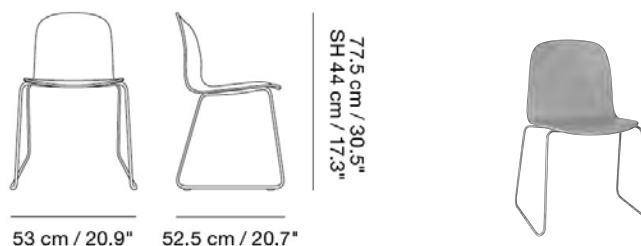

VISU CHAIR / SLED BASE

Designed by Mika Tolvanen

Bringing lightness into design, the Visu Chair Sled Base combines a simple and comfortable form with a quiet silhouette. Non-upholstered versions stack up to 15 chairs. Upholstered versions stack up to 10 chairs. Made-to-order textile and leather with base color option of Black, Grey and White. Option of pre-mounted felt glides upon request for orders above 50 chairs.

Material: Non-upholstered colored versions with form-pressed veneer shell in water-based lacquer and sled base in powder coated steel. Stacking pad in injection-molded plastic. Upholstered versions: Shell in form-pressed veneer with foam and fully upholstered in textile or leather. Sled base in powder coated steel. Stacking pad in injection-molded plastic.

Textile consumption for COM:

Textile Upholstery: 0,94 m / 1.1 yds

Leather Upholstery: 1,54 m² / 16.6 ft²

READY-TO-SHIP OPTIONS

ITEM NO.	COLOR	PRICE
32501	Black	EUR 231,90
32502	Grey	EUR 231,90
32503	White	EUR 231,90

MADE-TO-ORDER OPTIONS

ITEM NO.	COLOR	PRICE	MOQ	< MOQ FEE	START-UP FEE	LEAD TIME
11486	Remix - All Colors	EUR 344,80	1	-	-	7 weeks
11487	Steelcut - All Colors	EUR 362,70	1	-	-	7 weeks
11488	Steelcut Trio - All Colors	EUR 362,70	1	-	-	7 weeks
11490	Clara - All Colors	EUR 362,70	1	-	-	7 weeks
11489	Canvas - All Colors	EUR 362,70	1	-	-	7 weeks
11485	Hallingdal - All Colors	EUR 411,00	1	-	-	7 weeks
11483	Divina - All Colors	EUR 411,00	1	-	-	7 weeks
11481	Divina MD - All Colors	EUR 411,00	1	-	-	7 weeks
11482	Divina Melange - All Colors	EUR 411,00	1	-	-	7 weeks
11470	Faux Leather* - All Colors	EUR 362,70	1	-	-	9 weeks
11476	Easy Leather - All Colors	EUR 452,20	1	-	-	7 weeks
11479	COM Textile	EUR 344,80	4	EUR 250	-	10 weeks
11494	COM Imitation Leather	EUR 362,70	4	EUR 250	-	10 weeks
00335	Test Sample - 1 Chair	EUR 500,00	4	-	-	6 weeks
32504	Special Color	EUR 246,30	50	-	EUR 1000	10 weeks
80102	Felt Glide (1 pc.)	EUR 2,90	1	-	-	1-2 weeks

MUUTO