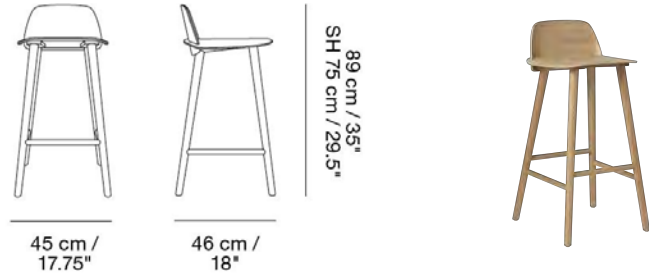

NERD BAR STOOL / H: 75 CM / 29.5"

Designed by David Geckeler

A modern Scandinavian take on the traditional wooden bar stool, featuring a contemporary expression through the unique integration of its seat and back for enhanced comfort and a modern appearance. Plastic glides included. Option of pre-mounted felt glides upon request for orders above 50 chairs.

Material: The back and seat of the Nerd Bar Stool is made in form-pressed veneer alongside its legs in solid wood, all in a water-based lacquer.

READY-TO-SHIP OPTIONS

ITEM NO.	COLOR	PRICE
32061	Oak	EUR 402,10
32062	Black	EUR 402,10
32063	Grey	EUR 402,10
32064	Green	EUR 402,10
32067	Sand Yellow	EUR 402,10
32065	Tan Rose	EUR 402,10
32066	Midnight Blue	EUR 402,10
32068	White	EUR 402,10

MADE-TO-ORDER OPTIONS

ITEM NO.	COLOR	PRICE	MOQ	< MOQ FEE	START-UP FEE	LEAD TIME
32070	Special Color	EUR 425,40	6	-	EUR 1600	10 weeks
32131	Oak - W. Steel Foot Protect	EUR 425,40	1	-	-	7 weeks
32132	Black - W. Steel Foot Protect	EUR 425,40	1	-	-	7 weeks
32133	Grey - W. Steel Foot Protect	EUR 425,40	1	-	-	7 weeks
32134	Green - W. Steel Foot Protect	EUR 425,40	1	-	-	7 weeks
32135	Tan Rose - W. Steel Foot Protect	EUR 425,40	1	-	-	7 weeks
32136	Midnight Blue - W. Steel Foot Protect	EUR 425,40	1	-	-	7 weeks
32137	Sand Yellow - W. Steel Foot Protect	EUR 425,40	1	-	-	7 weeks
32138	White - W. Steel Foot Protect	EUR 425,40	1	-	-	7 weeks
32140	Special Color - W. Steel Foot Protect	EUR 446,80	6	-	EUR 1600	10 weeks
99030	Steel Foot Protect - Self-mounting	EUR 22,40	1	-	-	1-2 weeks
80152	Extra Glides - Black Color (4 pcs.)	EUR 11,60	1	-	-	1-2 weeks
80153	Extra Glides - Other Colors (4 pcs.)	EUR 11,60	1	-	-	1-2 weeks