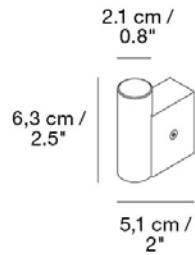

ATTACH COAT HOOK / SET OF 2

Designed by Dimitri Böhler

Bringing a playful yet refined perspective to the simple coat hook, the Attach Coat Hook has a modern appearance through its contrasting round and square forms. Combine various colors of the coat hooks in your desired formations.

Material: Oak and aluminum, colored with PVD vacuum-treated surface.