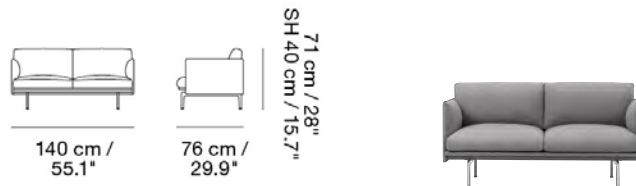

OUTLINE STUDIO SOFA / 140CM / 55.1" - POLISHED ALUMINUM BASE

Designed by Anderssen & Voll

Slimming down the elegant proportions of the Outline Chair into a studio version, allowing for the design to be implemented into smaller homes, hotel rooms, breakout areas and lobbies. Our Power Outlet can be added to the Outline Studio Sofa.

Material: Polished aluminum legs. Wood and steel construction. Cold foam filling.

Textile consumption for COM:

Textile Upholstery: 6,2 m / 6.78 yds

Leather Upholstery: 13,8 m² / 148.54 ft²

MADE-TO-ORDER OPTIONS

ITEM NO.	COLOR	PRICE	MOQ	< MOQ FEE	START-UP FEE	LEAD TIME
67031	Vancouver - Color 4, 8, 10, 12, 13 & 14	EUR 2.282,60	1	-	-	8 weeks
67038	Remix - All Colors	EUR 2.282,60	1	-	-	6 weeks
67037	Rime - All Colors	EUR 2.640,80	1	-	-	6 weeks
67032	Fiord - All Colors	EUR 2.640,80	1	-	-	6 weeks
67035	Steelcut - All Colors	EUR 2.640,80	1	-	-	6 weeks
67034	Steelcut Trio - All Colors	EUR 2.640,80	1	-	-	6 weeks
67039	Clara - All Colors	EUR 2.640,80	1	-	-	6 weeks
67040	Canvas - All Colors	EUR 2.640,80	1	-	-	6 weeks
67036	Hallingdal - All Colors	EUR 2.771,50	1	-	-	6 weeks
67041	Divina - All Colors	EUR 2.771,50	1	-	-	6 weeks
67042	Divina MD - All Colors	EUR 2.771,50	1	-	-	6 weeks
67043	Divina Melange - All Colors	EUR 2.771,50	1	-	-	6 weeks
67051	Balder - All Colors	EUR 2.861,00	1	-	-	6 weeks
67052	Twill Weave - All Colors	EUR 2.861,00	1	-	-	6 weeks
67050	Vidar - All Colors	EUR 2.861,00	1	-	-	6 weeks
67046	Faux Leather* - All Colors	EUR 2.640,80	1	-	-	6 weeks
67047	Easy Leather - All Colors	EUR 3.308,80	1	-	-	6 weeks
67033	Refine Leather - All Colors	EUR 3.846,10	1	-	-	6 weeks
67044	Endure Leather - All Colors	EUR 4.472,90	1	-	-	6 weeks
67045	COM Textile	EUR 2.282,60	1	-	-	6-12 weeks
67049	COM Imitation Leather	EUR 2.640,80	1	-	-	6-12 weeks
67048	COM Leather	EUR 3.308,80	1	-	-	6-12 weeks
00338	Test Sample 1 Sofa - Textile	EUR 2.000,00	1	-	-	4 weeks
00339	Test Sample 1 Sofa - Leather	EUR 3.500,00	1	-	-	4 weeks
83061	Leather care set - Refine Leather	EUR 15,70	1	-	-	-