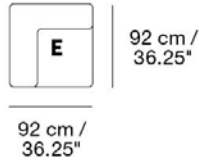

CONNECT MODULAR SOFA / CORNER (E)

Designed by Anderssen & Voll

A timeless modular sofa series with clear lines and precise proportions upholstered in a range of Kvadrat, Arve (not available in UK) or Nevotex textiles. The II modules provide numerous possibilities for creating the optimal shaped sofa setting or lounge area.

Material: Wood frame & cold foam filling.

Textile consumption for COM:
5,5 m / 6.1 yds

READY-TO-SHIP OPTIONS

ITEM NO.	COLOR	PRICE
19125 - 13	Vancouver 13	EUR 1.145,30
11505 - 123	Remix 123	EUR 1.145,30

MADE-TO-ORDER OPTIONS

ITEM NO.	COLOR	PRICE	MOQ	< MOQ FEE	START-UP FEE	LEAD TIME
19125	Vancouver - Color 4, 8, 10, 12 & 14	EUR 1.145,30	1	-	-	8 weeks
11505	Remix - All Colors	EUR 1.145,30	1	-	-	6 weeks
41005	Wooly - All Colors	EUR 1.145,30	1	-	-	6 weeks
98294	Fiord - All Colors	EUR 1.369,20	1	-	-	6 weeks
19105	Rime - All Colors	EUR 1.369,20	1	-	-	6 weeks
11585	Steelcut - All Colors	EUR 1.369,20	1	-	-	6 weeks
11545	Steelcut Trio - All Colors	EUR 1.369,20	1	-	-	6 weeks
11596	Clara - All Colors	EUR 1.369,20	1	-	-	6 weeks
98264	Canvas - All Colors	EUR 1.369,20	1	-	-	6 weeks
11625	Hallingdal - All Colors	EUR 1.414,00	1	-	-	6 weeks
20265	Divina - All Colors	EUR 1.414,00	1	-	-	6 weeks
19025	Divina MD - All Colors	EUR 1.414,00	1	-	-	6 weeks
19045	Divina Melange - All Colors	EUR 1.414,00	1	-	-	6 weeks
69010	Faux Leather* - All Colors	EUR 1.369,20	1	-	-	6 weeks
11565	COM Textile	EUR 1.145,30	1	-	-	6-12 weeks
97165	COM Imitation Leather	EUR 1.369,20	1	-	-	6-12 weeks
00336	Test Sample 1 Connect Module	EUR 1.000,00	1	-	-	4 weeks