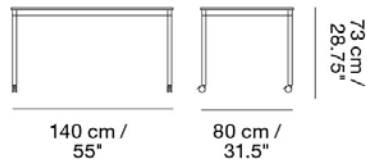

BASE TABLE WITH CASTORS / 140 X 80 CM / 55.1 X 31.5"

Designed by Mika Tolvanen

Simple and elegant lines, joined by the functionality of castors.

Frame is made from extruded aluminum, painted with an acrylic paint initially developed for outdoor interiors and building facades. Organizes and manage cords and wires with our Cable Management. Our Power Outlet can be added to the Base Table.

Made-to-order: Laminate with ABS or plywood edge in Black or White. Linoleum with plywood edge in Black. Nanolaminate finish in either Black or White. Bases available in Black or White with matching castors with brakes.

Material: Frame and legs in extruded aluminum. Table top in plywood with either laminate, linoleum or water-based lacquered oak veneer surface with plywood edge or chipboard with laminate surface and ABS edges.

MADE-TO-ORDER OPTIONS

ITEM NO.	COLOR	PRICE	MOQ	< MOQ FEE	START-UP FEE	LEAD TIME
64625	White Laminate/ABS/White	EUR 908,90	1	-	-	6 weeks
64505	White Laminate/ABS/Black	EUR 908,90	1	-	-	6 weeks
64550	Black Laminate/ABS/White	EUR 908,90	1	-	-	6 weeks
64430	Black Laminate/ABS/Black	EUR 908,90	1	-	-	6 weeks
64640	White Laminate/Plywood/White	EUR 935,80	1	-	-	6 weeks
64520	White Laminate/Plywood/Black	EUR 935,80	1	-	-	6 weeks
64565	Black Laminate/Plywood/White	EUR 935,80	1	-	-	6 weeks
64445	Black Laminate/Plywood/Black	EUR 935,80	1	-	-	6 weeks
64590	Black Linoleum/Plywood/White	EUR 1.028,90	1	-	-	6 weeks
64470	Black Linoleum/Plywood/Black	EUR 1.028,90	1	-	-	6 weeks
64610	Oak Veneer/Plywood/White	EUR 1.118,40	1	-	-	6 weeks
64490	Oak Veneer/Plywood/Black	EUR 1.118,40	1	-	-	6 weeks
64655	White Nanolaminate/Plywood/White	EUR 1.208,00	1	-	-	6 weeks
64535	White Nanolaminate/Plywood/Black	EUR 1.208,00	1	-	-	6 weeks
64595	Black Nanolaminate/Plywood/White	EUR 1.208,00	1	-	-	6 weeks
64475	Black Nanolaminate/Plywood/Black	EUR 1.208,00	1	-	-	6 weeks

MUUTO