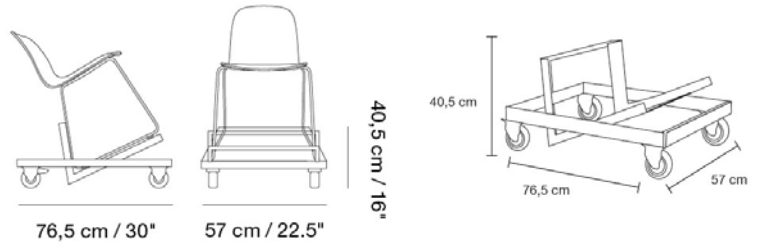

VISU CHAIR / TRANSPORT TROLLEY

The Visu Transport Trolley is designed to move and store away Visu Sled Base and Visu Tube Base chairs. Can withstand a weight load of 400 kg and fit 20 Visu chairs with Tube Base or Sled Base, both non-upholstered and upholstered versions.

Material: 6 mm powder coated flat steel. High quality wheels from Tente.

READY-TO-SHIP OPTIONS

ITEM NO.	COLOR	PRICE
99010	Black	EUR 536,40

MUUTO