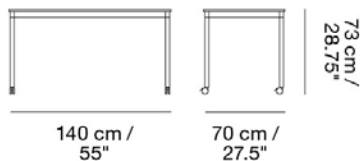

BASE TABLE WITH CASTORS / 140 X 70 CM / 55.1 X 27.5"

Designed by Mika Tolvanen

Simple and elegant lines, joined by the functionality of castors. Frame is made from extruded aluminum, painted with an acrylic paint initially developed for outdoor interiors and building facades. Organizes and manage cords and wires with our Cable Management. Our Power Outlet can be added to the Base Table.

Made-to-order: Laminate with ABS or plywood edge in Black or White. Linoleum with plywood edge in Black. Nanolaminate finish in either Black or White. Bases available in Black or White with matching castors with brakes.

Material: Frame and legs in extruded aluminum. Table top in plywood with either laminate, linoleum or water-based lacquered oak veneer surface with plywood edge or chipboard with laminate surface and ABS edges.

MADE-TO-ORDER OPTIONS

ITEM NO.	COLOR	PRICE	MOQ	< MOQ FEE	START-UP FEE	LEAD TIME
64624	White Laminate/ABS/White	EUR 908,90	1	-	-	6 weeks
64504	White Laminate/ABS/Black	EUR 908,90	1	-	-	6 weeks
64549	Black Laminate/ABS/White	EUR 908,90	1	-	-	6 weeks
64429	Black Laminate/ABS/Black	EUR 908,90	1	-	-	6 weeks
64639	White Laminate/Plywood/White	EUR 935,80	1	-	-	6 weeks
64519	White Laminate/Plywood/Black	EUR 935,80	1	-	-	6 weeks
64564	Black Laminate/Plywood/White	EUR 935,80	1	-	-	6 weeks
64444	Black Laminate/Plywood/Black	EUR 935,80	1	-	-	6 weeks
64579	Black Linoleum/Plywood/White	EUR 957,30	1	-	-	6 weeks
64459	Black Linoleum/Plywood/Black	EUR 957,30	1	-	-	6 weeks
64609	Oak Veneer/Plywood/White	EUR 984,10	1	-	-	6 weeks
64489	Oak Veneer/Plywood/Black	EUR 984,10	1	-	-	6 weeks
64654	White Nanolaminate/Plywood/White	EUR 1.118,40	1	-	-	6 weeks
64534	White Nanolaminate/Plywood/Black	EUR 1.118,40	1	-	-	6 weeks
64594	Black Nanolaminate/Plywood/White	EUR 1.118,40	1	-	-	6 weeks
64474	Black Nanolaminate/Plywood/Black	EUR 1.118,40	1	-	-	6 weeks

MUUTO