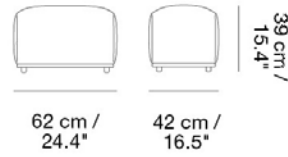

ECHO POUF / 42 X 62 / 16.5 X 24.4"

Designed by Anderssen & Voll

Designed with a simple, friendly expression, the Echo Pouf brings comfort and functionality to any space. Use the design in symmetric formations or clusters in various sizes and upholsteries to create visual echoes throughout a space. The feet of the Echo Pouf are Black.

Material: Wood frame and High-Resilience foam.

Textile consumption for COM:

Textile Upholstery: 1,6 m / 1.78 yds

MADE-TO-ORDER INSPIRATION

ITEM NO.	COLOR	PRICE	MOQ	< MOQ FEE	START-UP FEE	LEAD TIME
66061 - 123	Remix 123	EUR 604,40	1	-	-	6 weeks
66062 - 512	Forest Nap 512	EUR 667,10	1	-	-	6 weeks
66062 - 912	Forest Nap 912	EUR 667,10	1	-	-	6 weeks
66062 - 992	Forest Nap 992	EUR 667,10	1	-	-	6 weeks
66073 - 542	Vidar 542	EUR 711,90	1	-	-	6 weeks
66073 - 554	Vidar 554	EUR 711,90	1	-	-	6 weeks

MADE-TO-ORDER OPTIONS

ITEM NO.	COLOR	PRICE	MOQ	< MOQ FEE	START-UP FEE	LEAD TIME
66061	Remix - All Colors	EUR 604,40	1	-	-	6 weeks
66066	Rime - All Colors	EUR 667,10	1	-	-	6 weeks
66063	Fiord - All Colors	EUR 667,10	1	-	-	6 weeks
66062	Forest Nap - All Colors	EUR 667,10	1	-	-	6 weeks
66065	Steelcut - All Colors	EUR 667,10	1	-	-	6 weeks
66064	Steelcut Trio - All Colors	EUR 667,10	1	-	-	6 weeks
66067	Clara - All Colors	EUR 667,10	1	-	-	6 weeks
66068	Canvas - All Colors	EUR 667,10	1	-	-	6 weeks
66069	Hallingdal - All Colors	EUR 711,90	1	-	-	6 weeks
66070	Divina - All Colors	EUR 711,90	1	-	-	6 weeks
66071	Divina MD - All Colors	EUR 711,90	1	-	-	6 weeks
66072	Divina Melange - All Colors	EUR 711,90	1	-	-	6 weeks
66073	Vidar - All Colors	EUR 711,90	1	-	-	6 weeks
66078	COM Textile	EUR 604,40	1	-	-	6-12 weeks
00338	Test Sample 1 Pouf - Textile	EUR 2.000,00	1	-	-	6-8 weeks