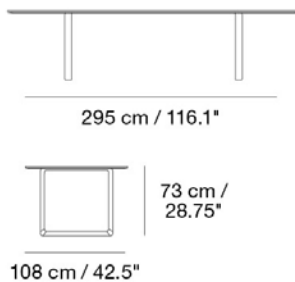

70/70 TABLE / 295 X 108 CM / 116 X 42.5"

Designed by TAF Studio

A simple design with a light expression that creates a striking profile. The almost reduced design is balanced with fine details in the plywood layered table top and form of the angular frame. Organize and manage cords and wires with our Cable Management. Our Power Outlet can be added to the 70/70 Table.

Material: Black and grey with linoleum finish. White and sand with laminate finish. All with plywood edges. Water-based lacquered oak veneer finish or oiled solid oak. Frame in cast aluminum. Nanolaminate finish is available as made-to-order.

READY-TO-SHIP OPTIONS

ITEM NO.	COLOR	PRICE
65061	White Laminate/White	EUR 1.834,80
65062	White Laminate/Black	EUR 1.834,80
65063	White Laminate/Grey	EUR 1.834,80
65076	White Laminate/Sand	EUR 1.834,80
65073	Sand Laminate/White	EUR 1.834,80
65074	Sand Laminate/Black	EUR 1.834,80
65075	Sand Laminate/Grey	EUR 1.834,80
65077	Sand Laminate/Sand	EUR 1.834,80
65064	Black Linoleum/White	EUR 1.834,80
65065	Black Linoleum/Black	EUR 1.834,80
65066	Black Linoleum/Grey	EUR 1.834,80
65078	Black Linoleum/Sand	EUR 1.834,80
65067	Grey Linoleum/White	EUR 1.834,80
65068	Grey Linoleum/Black	EUR 1.834,80
65069	Grey Linoleum/Grey	EUR 1.834,80
65079	Grey Linoleum/Sand	EUR 1.834,80
65192	Oak/White	EUR 2.013,90
65193	Oak/Black	EUR 2.013,90
65194	Oak/Grey	EUR 2.013,90
65195	Oak/Sand	EUR 2.013,90
65169	Solid Oak/Black	EUR 3.040,10
65170	Solid Oak/White	EUR 3.040,10
65171	Solid Oak/Grey	EUR 3.040,10
65172	Solid Oak/Sand	EUR 3.040,10

MADE-TO-ORDER OPTIONS

ITEM NO.	COLOR	PRICE	MOQ	< MOQ FEE	START-UP FEE	LEAD TIME
65141	White Nanolaminate/White	EUR 2.144,70	1	-	-	6 weeks
65142	White Nanolaminate/Black	EUR 2.144,70	1	-	-	6 weeks
65143	White Nanolaminate/Grey	EUR 2.144,70	1	-	-	6 weeks
65152	White Nanolaminate/Sand	EUR 2.144,70	1	-	-	6 weeks
65144	Black Nanolaminate/White	EUR 2.144,70	1	-	-	6 weeks
65145	Black Nanolaminate/Black	EUR 2.144,70	1	-	-	6 weeks
65146	Black Nanolaminate/Grey	EUR 2.144,70	1	-	-	6 weeks
65151	Black Nanolaminate/Sand	EUR 2.144,70	1	-	-	6 weeks
65147	Grey Nanolaminate/White	EUR 2.144,70	1	-	-	6 weeks
65148	Grey Nanolaminate/Black	EUR 2.144,70	1	-	-	6 weeks
65149	Grey Nanolaminate/Grey	EUR 2.144,70	1	-	-	6 weeks
65150	Grey Nanolaminate/Sand	EUR 2.144,70	1	-	-	6 weeks