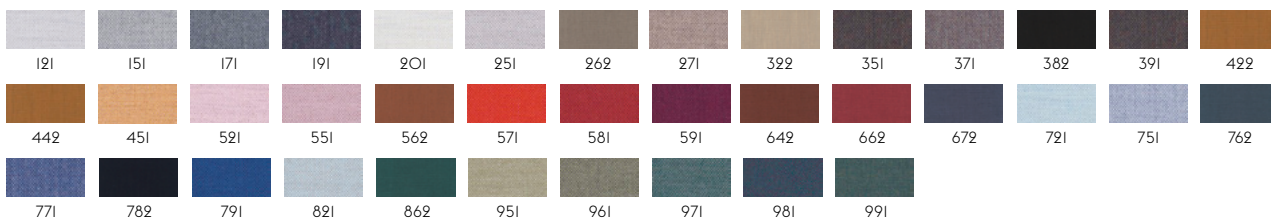

101

FOREST NAP BY KVADRAT

Designer: Akira Minagawa
 Composition: 95% new wool (worsted), 5% nylon
 Durability: 50.000 Martindale / Lightfastness 5.
 Sustainability: Complies with both EU ecolabel "The Flower" and Greenguard Gold Certification.