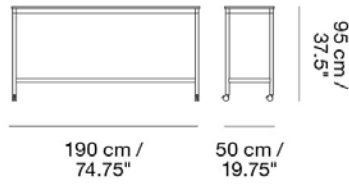

MUUTO

BASE HIGH TABLE WITH CASTORS / 190 X 50 H: 95 CM / 74.8 X 19.7 H: 37.4"

Designed by Mika Tolvanen

Designed with maximum attention to detail and produced to withstand continual robust use. The Base High Table's lower frame increases its stability and provides a footrest to the user. Made-to-order sizes are available upon request.