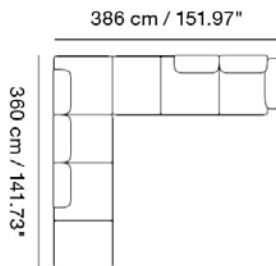

IN SITU MODULAR SOFA / CORNER - CONFIGURATION 9

Designed by Anderssen & Voll

Kindly note that the Ready-To-Ship Options and/or Made-To-Order Inspirations with Frame Configuration and Modules include frame sections, seating modules (D8O + F98 + C8O + G98 + D8O + F98 + B8O) and linking brackets for the sofa.

Please note that if you want to order this configuration in a different textile option and/or other seating modules, you must order the Made-To-Order Frame Configuration, listed below, along with the desired seating modules in the selected textile.

Please note that the loose In Situ Cushions are not part of any configuration or seating module and must be added separately to your order.

Material: Frame in powder coated steel. Modules in a wood construction with foam, wadding and fiberballs. Upholstered in textile.

READY-TO-SHIP OPTIONS

ITEM NO.	COLOR	PRICE
41959 - 80	Frame Configuration & Modules - Ocean 80	EUR 6.723,20
41929 - 12	Frame Configuration & Modules - Clay 12	EUR 8.141,70

MADE-TO-ORDER INSPIRATION

ITEM NO.	COLOR	PRICE	MOQ	< MOQ FEE	START-UP FEE	LEAD TIME
95089 - 262	Frame Configuration & Modules - Fiord 262	EUR 7.570,30	1	-	-	6 weeks
95149 - 451	Frame Configuration & Modules - Fiord 451	EUR 7.570,30	1	-	-	6 weeks
95029 - 15	Frame Configuration & Modules - Clay 15	EUR 8.141,70	1	-	-	6 weeks
95209 - 554	Frame Configuration & Modules - Vidar 554	EUR 8.141,70	1	-	-	6 weeks

MADE-TO-ORDER OPTIONS

ITEM NO.	COLOR	PRICE	MOQ	< MOQ FEE	START-UP FEE	LEAD TIME
41808	Frame Configuration - Black	EUR 471,90	1	-	-	6 weeks

MUUTO