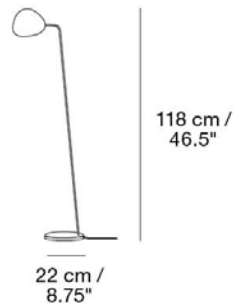

LEAF FLOOR LAMP

Designed by Broberg & Ridderstråle

The shape of the Leaf lamp creates an iconic silhouette. It has a built-in energy-efficient LED bulb with 70% of its initial light output maintained after 54.000 hours. The dim function makes it possible to adjust the light to the mood.

Material: Powder coated aluminum. PVC cord. Cord length: 180 cm / 70.9".