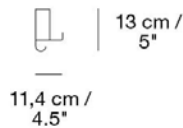

FOLDED SHELVES / 96 X 13 CM / 37.75 X 5"

Designed by Johan Van Hengel

Made from a single piece of bended steel, the Folded Shelves have a graphically modern expression. To be mounted on wall. Each shelf comes with two bolts for mounting and two hooks for hanging objects on. Use it as a nightstand, in the hallway, kitchen, living room or office.

Material: Acrylic powder coated bended 1.5 mm sheet of steel

READY-TO-SHIP OPTIONS

ITEM NO.	COLOR	PRICE
24001	Black	EUR 147,80
24004	Grey	EUR 147,80
24007	Olive	EUR 147,80
24032	Burnt Orange	EUR 147,80
24036	Blue-Grey	EUR 147,80

COMPILE BOOKEND

Designed by Cecilie Manz

A flexible bookend that can be placed in different ways to support various sized books. The bookends serve as a sculpturally decorative element, adding color and personality to a shelving system. The design and function of these bookends allows it to be suitable for many environments, be it in a living space, office or reception.

Material: Powder Coated Steel