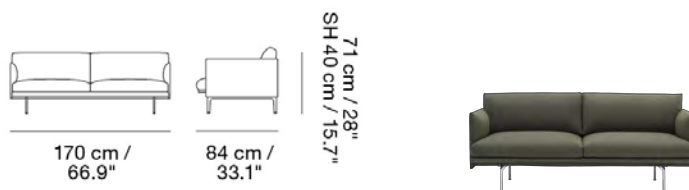

OUTLINE SOFA / 2-SEATER - POLISHED ALUMINUM BASE

Designed by Anderssen & Voll

The Outline Series adds new perspectives to the classic Scandinavian design sofas of the 1960's, marrying the ideals of simplicity and function into one. The Outline Series is clean and elegant on the outside with a deep seat and soft cushioning on its inside. Our Power Outlet can be added to the Outline Sofa.

Material: Polished aluminum legs. Wood and steel construction. Cold foam filling.

Textile consumption for COM:

Textile Upholstery: 7,9 m / 8.6 yds

Leather Upholstery: 17,5 m² / 188.4 ft²

MADE-TO-ORDER INSPIRATION

ITEM NO.	COLOR	PRICE	MOQ	< MOQ FEE	START-UP FEE	LEAD TIME
67191 - 912	Balder 912	EUR 3.219,20	1	-	-	6 weeks
67192 - 990	Twill Weave 990	EUR 3.219,20	1	-	-	6 weeks
67220 - 723	Vidar 723	EUR 3.219,20	1	-	-	6 weeks
67217 - ROOT	Easy Leather - Root	EUR 3.846,10	1	-	-	6 weeks
67203 - BEIG	Refine Leather - Beige	EUR 4.472,90	1	-	-	6 weeks

MADE-TO-ORDER OPTIONS

ITEM NO.	COLOR	PRICE	MOQ	< MOQ FEE	START-UP FEE	LEAD TIME
67201	Vancouver - Color 4, 8, 10, 12, 13 & 14	EUR 2.592,40	1	-	-	8 weeks
67208	Remix - All Colors	EUR 2.592,40	1	-	-	6 weeks
67202	Fiord - All Colors	EUR 2.950,60	1	-	-	6 weeks
67207	Rime - All Colors	EUR 2.950,60	1	-	-	6 weeks
67205	Steelcut - All Colors	EUR 2.950,60	1	-	-	6 weeks
67204	Steelcut Trio - All Colors	EUR 2.950,60	1	-	-	6 weeks
67209	Clara - All Colors	EUR 2.950,60	1	-	-	6 weeks
67210	Canvas - All Colors	EUR 2.950,60	1	-	-	6 weeks
67206	Hallingdal - All Colors	EUR 3.129,70	1	-	-	6 weeks
67211	Divina - All Colors	EUR 3.129,70	1	-	-	6 weeks
67212	Divina MD - All Colors	EUR 3.129,70	1	-	-	6 weeks
67213	Divina Melange - All Colors	EUR 3.129,70	1	-	-	6 weeks
67191	Balder - All Colors	EUR 3.219,20	1	-	-	6 weeks
67192	Twill Weave - All Colors	EUR 3.219,20	1	-	-	6 weeks
67220	Vidar - All Colors	EUR 3.219,20	1	-	-	6 weeks
67216	Faux Leather* - All Colors	EUR 2.950,60	1	-	-	6 weeks
67217	Easy Leather - All Colors	EUR 3.846,10	1	-	-	6 weeks
67203	Refine Leather - All Colors	EUR 4.472,90	1	-	-	6 weeks
67214	Endure Leather - All Colors	EUR 5.148,10	1	-	-	6 weeks
67215	COM Textile	EUR 2.592,40	1	-	-	6-12 weeks
67219	COM Imitation Leather	EUR 2.950,60	1	-	-	6-12 weeks
67218	COM Leather	EUR 3.846,10	1	-	-	6-12 weeks
00338	Test Sample 1 Sofa - Textile	EUR 2.000,00	1	-	-	4 weeks
00339	Test Sample 1 Sofa - Leather	EUR 3.500,00	1	-	-	4 weeks
83061	Leather care set - Refine Leather	EUR 15,70	1	-	-	-