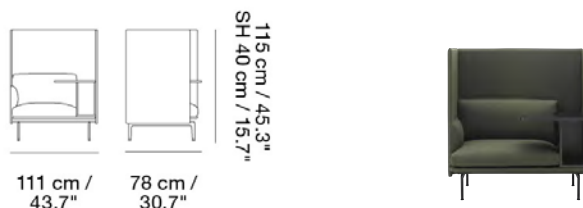

OUTLINE HIGHBACK WORK / RIGHT - BLACK BASE

Designed by Anderssen & Voll

Designed for the needs of the modern workplace, the Outline Highback Work combines a soft, deep seat and simple lines with the highback element, work desk and storage room, creating a private sphere within the room. Here in a higher seat height for workplace environments and hospitality settings. Our Power Outlet can be added to the Outline Sofa.

Please note that this product features a table and storage element on its right-hand side when facing the product. When seated, the table and storage unit will be on the left-hand side.

Material: Black powder coated aluminum legs. Wood and steel construction. Cold foam filling. Table unit is made from robust and organic through-dyed MDF board with matt lacquer.

Textile Upholstery: 7,7 m / 8.43 yds
Leather Upholstery: 15.8 m² / 170.1 ft²

MADE-TO-ORDER OPTIONS

ITEM NO.	COLOR	PRICE	MOQ	< MOQ FEE	START-UP FEE	LEAD TIME
28602	Vancouver - Color 4, 8, 10, 12, 13 & 14	EUR 3.219,20	1	-	-	8 weeks
28616	Remix - All Colors	EUR 3.219,20	1	-	-	6 weeks
28604	Fiord - All Colors	EUR 3.487,90	1	-	-	6 weeks
28614	Rime - All Colors	EUR 3.487,90	1	-	-	6 weeks
28610	Steelcut - All Colors	EUR 3.487,90	1	-	-	6 weeks
28608	Steelcut Trio - All Colors	EUR 3.487,90	1	-	-	6 weeks
28618	Clara - All Colors	EUR 3.487,90	1	-	-	6 weeks
28620	Canvas - All Colors	EUR 3.487,90	1	-	-	6 weeks
28612	Hallingdal - All Colors	EUR 3.846,10	1	-	-	6 weeks
28622	Divina - All Colors	EUR 3.846,10	1	-	-	6 weeks
28624	Divina MD - All Colors	EUR 3.846,10	1	-	-	6 weeks
28626	Divina Melange - All Colors	EUR 3.846,10	1	-	-	6 weeks
28642	Balder - All Colors	EUR 3.935,60	1	-	-	6 weeks
28644	Twill Weave - All Colors	EUR 3.935,60	1	-	-	6 weeks
28640	Vidar - All Colors	EUR 3.935,60	1	-	-	6 weeks
28632	Faux Leather* - All Colors	EUR 3.487,90	1	-	-	6 weeks
28634	Easy Leather - All Colors	EUR 5.058,50	1	-	-	6 weeks
28606	Refine Leather - All Colors	EUR 5.774,90	1	-	-	6 weeks
28628	Endure Leather - All Colors	EUR 6.222,70	1	-	-	6 weeks
28630	COM Textile	EUR 3.219,20	1	-	-	6-12 weeks
28638	COM Imitation Leather	EUR 3.487,90	1	-	-	6-12 weeks
28636	COM Leather	EUR 5.058,50	1	-	-	6-12 weeks
83061	Leather care set - Refine Leather	EUR 15,70	1	-	-	-