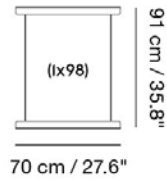

IN SITU MODULAR SOFA / FRAME SECTION (1 X 98)

Designed by Anderssen & Voll

Create your own In Situ Modular Sofa by combining frame sections by following the In Situ Modular Sofa Guidelines. A frame section should always be accompanied by a matching seating module.

Kindly note that linking brackets must always be used when joining together frame sections.

Material: Frame in powder coated steel.

MADE-TO-ORDER OPTIONS

ITEM NO.	COLOR	PRICE	MOQ	< MOQ FEE	START-UP FEE	LEAD TIME
41556	Black	EUR 67,20	1	-	-	6 weeks

MUUTO