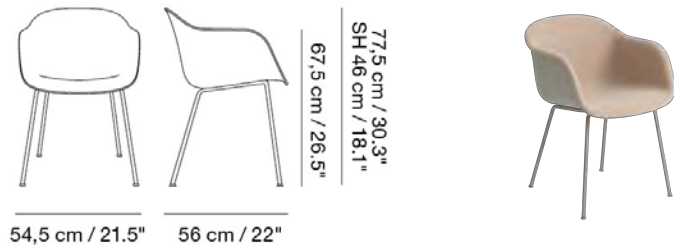

FIBER ARMCHAIR FRONT UPHOLSTERY / TUBE BASE

Designed by Iskos-Berlin

The shell of the Fiber Armchair is designed to balance maximum comfort with minimum space. Option of pre-mounted felt glides upon request for orders above 50 chairs.

Material: Shell of plastic composite with up to 25% wood fibers. Textile or leather front upholstered seat. Tube base in powder coated steel. Matching base and shell from pre-selected color range - choose between Black, Grey, Dusty Green or White. Ochre shell is available with optional base color. Chrome base is available with optional shell color.

Textile consumption for COM:

Textile Upholstery: 1,2 m / 1.32 yds

Leather Upholstery: 2,2 m² / 23.7 ft²

MADE-TO-ORDER OPTIONS

ITEM NO.	COLOR	PRICE	MOQ	< MOQ FEE	START-UP FEE	LEAD TIME
29100	Remix - Matching Shell/Base	EUR 434,30	1	-	-	5 weeks
29101	Remix - Ochre Shell/Base	EUR 434,30	1	-	-	5 weeks
57122	Remix - Shell/Chrome Base	EUR 434,30	1	-	-	5 weeks
70232	Wooly - Matching Shell/Base	EUR 434,30	1	-	-	5 weeks
70244	Wooly - Ochre Shell/Base	EUR 434,30	1	-	-	5 weeks
57143	Wooly - Shell/Chrome Base	EUR 434,30	1	-	-	5 weeks
29102	Steelcut - Matching Shell/Base	EUR 509,50	1	-	-	5 weeks
29103	Steelcut - Ochre Shell/Base	EUR 509,50	1	-	-	5 weeks
57123	Steelcut - Shell/Chrome Base	EUR 509,50	1	-	-	5 weeks
29104	Steelcut Trio - Matching Shell/Base	EUR 509,50	1	-	-	5 weeks
29105	Steelcut Trio - Ochre Shell/Base	EUR 509,50	1	-	-	5 weeks
57124	Steelcut Trio - Shell/Chrome Base	EUR 509,50	1	-	-	5 weeks
57063	Forest Nap - Matching Shell/Base	EUR 509,50	1	-	-	5 weeks
57064	Forest Nap - Ochre Shell/Base	EUR 509,50	1	-	-	5 weeks
57142	Forest Nap - Shell/Chrome Base	EUR 509,50	1	-	-	5 weeks
29114	Clara - Matching Shell/Base	EUR 509,50	1	-	-	5 weeks
29115	Clara - Ochre Shell/Base	EUR 509,50	1	-	-	5 weeks
57129	Clara - Shell/Chrome Base	EUR 509,50	1	-	-	5 weeks
29116	Canvas - Matching Shell/Base	EUR 509,50	1	-	-	5 weeks
29117	Canvas - Ochre Shell/Base	EUR 509,50	1	-	-	5 weeks
57130	Canvas - Shell/Chrome Base	EUR 509,50	1	-	-	5 weeks
29106	Hallingdal - Matching Shell/Base	EUR 545,30	1	-	-	5 weeks
29107	Hallingdal - Ochre Shell/Base	EUR 545,30	1	-	-	5 weeks
57125	Hallingdal - Shell/Chrome Base	EUR 545,30	1	-	-	5 weeks
29108	Divina - Matching Shell/Base	EUR 545,30	1	-	-	5 weeks
29109	Divina - Ochre Shell/Base	EUR 545,30	1	-	-	5 weeks
57126	Divina - Shell/Chrome Base	EUR 545,30	1	-	-	5 weeks
29118	Divina MD - Matching Shell/Base	EUR 545,30	1	-	-	5 weeks
29119	Divina MD - Ochre Shell/Base	EUR 545,30	1	-	-	5 weeks
57131	Divina MD - Shell/Chrome Base	EUR 545,30	1	-	-	5 weeks
29120	Divina Melange - Matching Shell/Base	EUR 545,30	1	-	-	5 weeks
29121	Divina Melange - Ochre Shell/Base	EUR 545,30	1	-	-	5 weeks
57132	Divina Melange - Shell/Chrome Base	EUR 545,30	1	-	-	5 weeks
55062	Hero - Matching Shell/Base	EUR 545,30	1	-	-	5 weeks
55063	Hero - Ochre Shell/Base	EUR 545,30	1	-	-	5 weeks
57135	Hero - Shell/Chrome Base	EUR 545,30	1	-	-	5 weeks
55179	Balder - Matching Shell/Base	EUR 545,30	1	-	-	5 weeks
55180	Balder - Ochre Shell/Base	EUR 545,30	1	-	-	5 weeks
57136	Balder - Shell/Chrome Base	EUR 545,30	1	-	-	5 weeks
55296	Twill Weave - Matching Shell/Base	EUR 545,30	1	-	-	5 weeks
55297	Twill weave - Ochre Shell/Base	EUR 545,30	1	-	-	5 weeks
57137	Twill Weave - Shell/Chrome Base	EUR 545,30	1	-	-	5 weeks

MUUTO