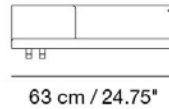

FOLDED SHELVES / 63 X 16,5 CM / 24.75 X 6.5"

Designed by Johan Van Hengel

Made from a single piece of bended steel, the Folded Shelves have a graphically modern expression. To be mounted on wall. Each shelf comes with two bolts for mounting and two hooks for hanging objects on. Use it as a nightstand, in the hallway, kitchen, living room or office.

Material: Acrylic powder coated bended 1.5 mm sheet of steel