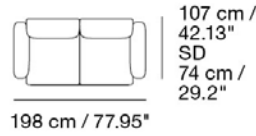

IN SITU MODULAR SOFA / 2-SEATER - CONFIGURATION I

Designed by Anderssen & Voll

Kindly note that the Ready-To-Ship Options and/or Made-To-Order Inspirations with Frame Configuration and Modules include frame sections, seating modules (A8O + B8O) and linking brackets for the sofa.

Please note that if you want to order this configuration in a different textile option and/or other seating modules, you must order the Made-To-Order Frame Configuration, listed below, along with the desired seating modules in the selected textile.

Please note that the loose In Situ Cushions are not part of any configuration or seating module and must be added separately to your order.

Material: Frame in powder coated steel. Modules in a wood construction with foam, wadding and fiberballs. Upholstered in textile.

READY-TO-SHIP OPTIONS

ITEM NO.	COLOR	PRICE
41930 - 80	Frame Configuration & Modules - Ocean 80	EUR 2.550,30
41900 - 12	Frame Configuration & Modules - Clay 12	EUR 3.170,00

MADE-TO-ORDER INSPIRATION

ITEM NO.	COLOR	PRICE	MOQ	< MOQ FEE	START-UP FEE	LEAD TIME
95060 - 262	Frame Configuration & Modules - Fiord 262	EUR 2.908,50	1	-	-	6 weeks
95120 - 451	Frame Configuration & Modules - Fiord 451	EUR 2.908,50	1	-	-	6 weeks
95000 - 15	Frame Configuration & Modules - Clay 15	EUR 3.170,00	1	-	-	6 weeks
95180 - 554	Frame Configuration & Modules - Vidar 554	EUR 3.170,00	1	-	-	6 weeks

MADE-TO-ORDER OPTIONS

ITEM NO.	COLOR	PRICE	MOQ	< MOQ FEE	START-UP FEE	LEAD TIME
41600	Frame Configuration - Black	EUR 134,30	1	-	-	6 weeks