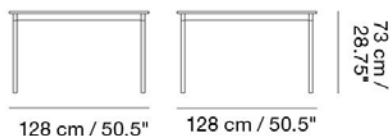

BASE TABLE / 128 X 128 CM / 50.4 X 50.4"

Designed by Mika Tolvanen

The frame is made from extruded aluminum, painted with an acrylic paint initially developed for outdoor interiors and building facades. Organize and manage cords and wires with our Cable Management. Our Power Outlet can be added to the Base Table.

Made-to-order: Laminate with ABS or plywood edge in Black or White. Linoleum with plywood edge in Black. Nanolaminate finish in either Black or White. Bases available in Black or White.

Material: Frame and legs in extruded aluminum. Table top in plywood with either laminate, linoleum or water-based lacquered oak veneer surface with plywood edge or chipboard with laminate surface and ABS edges.

MADE-TO-ORDER OPTIONS

ITEM NO.	COLOR	PRICE	MOQ	< MOQ FEE	START-UP FEE	LEAD TIME
64161	White Laminate/ABS/White	EUR 980,50	1	-	-	6 weeks
64162	White Laminate/ABS/Black	EUR 980,50	1	-	-	6 weeks
64163	Black Laminate/ABS/White	EUR 980,50	1	-	-	6 weeks
64164	Black Laminate/ABS/Black	EUR 980,50	1	-	-	6 weeks
64165	White Laminate/Plywood/White	EUR 980,50	1	-	-	6 weeks
64166	White Laminate/Plywood/Black	EUR 980,50	1	-	-	6 weeks
64167	Black Laminate/Plywood/White	EUR 980,50	1	-	-	6 weeks
64168	Black Laminate/Plywood/Black	EUR 980,50	1	-	-	6 weeks
64169	Black Linoleum/Plywood/White	EUR 1.070,10	1	-	-	6 weeks
64170	Black Linoleum/Plywood/Black	EUR 1.070,10	1	-	-	6 weeks
64804	Oak Veneer/Plywood/White	EUR 1.118,40	1	-	-	6 weeks
64805	Oak Veneer/Plywood/Black	EUR 1.118,40	1	-	-	6 weeks
64173	White Nanolaminate/Plywood/White	EUR 1.208,00	1	-	-	6 weeks
64174	White Nanolaminate/Plywood/Black	EUR 1.208,00	1	-	-	6 weeks
64175	Black Nanolaminate/Plywood/White	EUR 1.208,00	1	-	-	6 weeks
64176	Black Nanolaminate/Plywood/Black	EUR 1.208,00	1	-	-	6 weeks

MUUTO