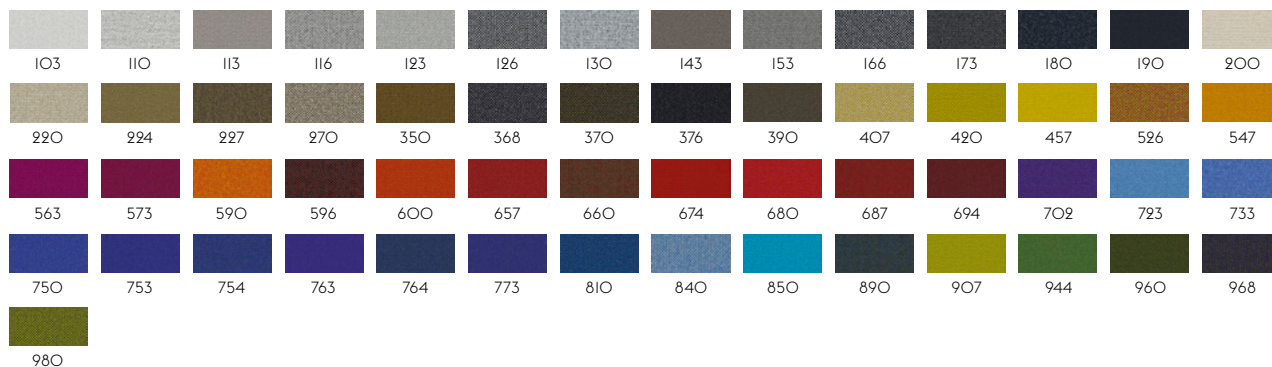

HALLINGDAL 65 BY KVADRAT

Designer: Nanna Ditzel
Composition: 70% new wool, 30% viscose.
Durability: 100.000 Martindale / Lightfastness 6-7.
Sustainability: Complies with both EU ecolabel "The Flower" and Greenguard Gold Certification.

100