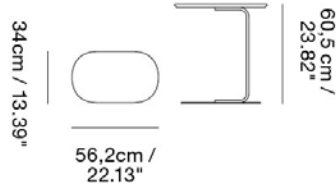

RELATE SIDE TABLE

Designed by Big-Game

An elegant side table with two planes, connected through a graphic leg for a modern expression. Pull the Relate Side Table up to a sofa to use as a hot desk or place it in any space to hold various objects.

Material: Black, Off-white and Blue-Grey with linoleum finish. Oak with coated veneer finish. Frame in powder coated steel.

READY-TO-SHIP OPTIONS

ITEM NO.	COLOR	PRICE
13901	Off-White	EUR 312,50
13902	Black	EUR 312,50
13903	Blue-Grey	EUR 312,50
13904	Oak/Black	EUR 357,30
13905	Oak/Off-White	EUR 357,30

MUUTO