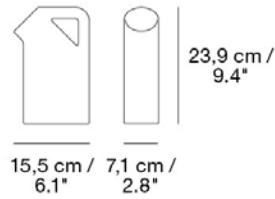

Material: Stoneware with glaze

READY-TO-SHIP OPTIONS

ITEM NO.	COLOR	PRICE
12360	Dark Green	EUR 70,70
12361	Sand	EUR 70,70
12362	Pale Blue	EUR 70,70

CORKY / CARAFE

Designed by Andreas Engesvik

The carafe's oversized details play with the conventional bottle shape. The simple yet characteristic design makes it ideal as a water jug or wine carafe and the large opening makes it easy to clean. Glasses are sold in sets of 4.