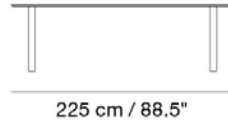

70/70 TABLE / 225 X 90 CM / 88.5 X 35.5"

Designed by TAF Studio

A simple design with a light expression that creates a striking profile. The almost reduced design is balanced with fine details in the plywood layered table top and form of the angular frame. Organize and manage cords and wires with our Cable Management. Our Power Outlet can be added to the 70/70 Table.

Material: Black and grey with linoleum finish. White and sand with laminate finish. All with plywood edges. Water-based lacquered oak veneer finish or oiled solid oak. Frame in cast aluminum. Nanolaminate finish is available as made-to-order.

READY-TO-SHIP OPTIONS

ITEM NO.	COLOR	PRICE
65021	White Laminate/White	EUR 1.517,80
65022	White Laminate/Black	EUR 1.517,80
65023	White Laminate/Grey	EUR 1.517,80
65036	White Laminate/Sand	EUR 1.517,80
65033	Sand Laminate/White	EUR 1.517,80
65034	Sand Laminate/Black	EUR 1.517,80
65035	Sand Laminate/Grey	EUR 1.517,80
65037	Sand Laminate/Sand	EUR 1.517,80
65024	Black Linoleum/White	EUR 1.517,80
65025	Black Linoleum/Black	EUR 1.517,80
65026	Black Linoleum/Grey	EUR 1.517,80
65038	Black Linoleum/Sand	EUR 1.517,80
65027	Grey Linoleum/White	EUR 1.517,80
65028	Grey Linoleum/Black	EUR 1.517,80
65029	Grey Linoleum/Grey	EUR 1.517,80
65039	Grey Linoleum/Sand	EUR 1.517,80
65184	Oak/White	EUR 1.696,90
65185	Oak/Black	EUR 1.696,90
65186	Oak/Grey	EUR 1.696,90
65187	Oak/Sand	EUR 1.696,90
65161	Solid Oak/Black	EUR 2.234,20
65162	Solid Oak/White	EUR 2.234,20
65163	Solid Oak/Grey	EUR 2.234,20
65164	Solid Oak/Sand	EUR 2.234,20

MADE-TO-ORDER OPTIONS

ITEM NO.	COLOR	PRICE	MOQ	< MOQ FEE	START-UP FEE	LEAD TIME
65101	White Nanolaminate/White	EUR 1.786,50	1	-	-	6 weeks
65102	White Nanolaminate/Black	EUR 1.786,50	1	-	-	6 weeks
65103	White Nanolaminate/Grey	EUR 1.786,50	1	-	-	6 weeks
65112	White Nanolaminate/Sand	EUR 1.786,50	1	-	-	6 weeks
65104	Black Nanolaminate/White	EUR 1.786,50	1	-	-	6 weeks
65105	Black Nanolaminate/Black	EUR 1.786,50	1	-	-	6 weeks
65106	Black Nanolaminate/Grey	EUR 1.786,50	1	-	-	6 weeks
65111	Black Nanolaminate/Sand	EUR 1.786,50	1	-	-	6 weeks
65107	Grey Nanolaminate/White	EUR 1.786,50	1	-	-	6 weeks
65108	Grey Nanolaminate/Black	EUR 1.786,50	1	-	-	6 weeks
65109	Grey Nanolaminate/Grey	EUR 1.786,50	1	-	-	6 weeks
65110	Grey Nanolaminate/Sand	EUR 1.786,50	1	-	-	6 weeks

MUUTO