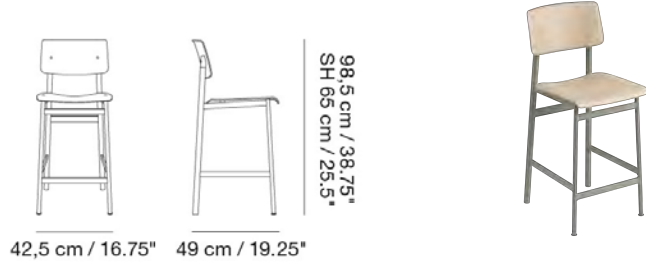

LOFT COUNTER STOOL / H: 65 CM / 25.6"

Designed by Thomas Bentzen

A durable and grounded bar stool with a sophisticated industrial appearance. The bar stool has added seating comfort. Plastic glides included. Option of pre-mounted felt glides upon request for orders above 50 chairs.

Material: Seat/back in lacquered oak veneer and frame in powder coated steel. Option of textile upholstered seat.

Textile consumption for COM:

Textile Upholstery: 0,32 m / 0.35 yds

Leather Upholstery: 0,63 m² / 6.8 ft²

READY-TO-SHIP OPTIONS

ITEM NO.	COLOR	PRICE
30221	Black/Oak	EUR 375,20
30222	White/Oak	EUR 375,20
30223	Dusty Rose/Oak	EUR 375,20
30224	Dusty Green/Oak	EUR 375,20
30225	Black/Black	EUR 375,20
30267	Black/Stained Dark Brown	EUR 375,20

MADE-TO-ORDER INSPIRATION

ITEM NO.	COLOR	PRICE	MOQ	< MOQ FEE	START-UP FEE	LEAD TIME
40221 - 190	Steelcut 190 - Black/Oak	EUR 523,90	4	-	-	7 weeks
40212 - 205	Steelcut Trio 205 - White/Oak	EUR 523,90	4	-	-	7 weeks
40213 - 515	Steelcut Trio 515 - Dusty Rose/Oak	EUR 523,90	4	-	-	7 weeks
40214 - 966	Steelcut Trio 966 - Dusty Green/Oak	EUR 523,90	4	-	-	7 weeks
40225 - 190	Steelcut 190 - Black/Black	EUR 523,90	4	-	-	7 weeks

MADE-TO-ORDER OPTIONS

ITEM NO.	COLOR	PRICE	MOQ	< MOQ FEE	START-UP FEE	LEAD TIME
40201	Remix - Black/Oak	EUR 482,70	4	-	-	7 weeks
40202	Remix - White/Oak	EUR 482,70	4	-	-	7 weeks
40203	Remix - Dusty Rose/Oak	EUR 482,70	4	-	-	7 weeks
40204	Remix - Dusty Green/Oak	EUR 482,70	4	-	-	7 weeks
40205	Remix - Black/Black	EUR 482,70	4	-	-	7 weeks
40206	Remix - Black/Stained Dark Brown	EUR 482,70	4	-	-	7 weeks
40221	Steelcut - Black/Oak	EUR 523,90	4	-	-	7 weeks
40222	Steelcut - White/Oak	EUR 523,90	4	-	-	7 weeks
40223	Steelcut - Dusty Rose/Oak	EUR 523,90	4	-	-	7 weeks
40224	Steelcut - Dusty Green/Oak	EUR 523,90	4	-	-	7 weeks
40225	Steelcut - Black/Black	EUR 523,90	4	-	-	7 weeks
40226	Steelcut - Black/Stained Dark Brown	EUR 523,90	4	-	-	7 weeks
40211	Steelcut Trio - Black/Oak	EUR 523,90	4	-	-	7 weeks
40212	Steelcut Trio - White/Oak	EUR 523,90	4	-	-	7 weeks
40213	Steelcut Trio - Dusty Rose/Oak	EUR 523,90	4	-	-	7 weeks
40214	Steelcut Trio - Dusty Green/Oak	EUR 523,90	4	-	-	7 weeks
40215	Steelcut Trio - Black/Black	EUR 523,90	4	-	-	7 weeks
40216	Steelcut Trio - Black/Stained Dark Brown	EUR 523,90	4	-	-	7 weeks
40231	Clara - Black/Oak	EUR 523,90	4	-	-	7 weeks
40232	Clara - White/Oak	EUR 523,90	4	-	-	7 weeks
40233	Clara - Dusty Rose/Oak	EUR 523,90	4	-	-	7 weeks
40234	Clara - Dusty Green/Oak	EUR 523,90	4	-	-	7 weeks
40235	Clara - Black/Black	EUR 523,90	4	-	-	7 weeks
40236	Clara - Black/Stained Dark Brown	EUR 523,90	4	-	-	7 weeks
40281	Canvas - Black/Oak	EUR 523,90	4	-	-	7 weeks
40282	Canvas - White/Oak	EUR 523,90	4	-	-	7 weeks

MUUTO