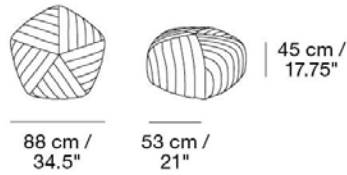

FIVE POUF / LARGE

Designed by Anderssen & Voll

A design that is both comfortable and contemporary. With a pentagon shape and linear detailing contrasted against curved edges, the Five Pouf can be used in any living room, lobby area, hospitality setting or open-plan space.

Material: Wooden frame, moulded foam and textile from Kvadrat.

Textile consumption for COM:
3 m / 3.3 yds

READY-TO-SHIP OPTIONS

ITEM NO.	COLOR	PRICE
97048 - 123	Light Grey - Remix 123	EUR 801,50
97048 - 183	Dark Grey - Remix 183	EUR 801,50
97048 - 632	Tangerine - Remix 632	EUR 801,50
97048 - 773	Dark Blue - Remix 773	EUR 801,50
97048 - 933	Light Green - Remix 933	EUR 801,50

MADE-TO-ORDER OPTIONS

ITEM NO.	COLOR	PRICE	MOQ	< MOQ FEE	START-UP FEE	LEAD TIME
97048	Remix - All Colors	EUR 801,50	1	-	-	8 weeks
97042	Rime - All Colors	EUR 1.028,90	1	-	-	8 weeks
97021	Steelcut - All Colors	EUR 1.028,90	1	-	-	8 weeks
97023	Canvas - All Colors	EUR 1.028,90	1	-	-	8 weeks
97026	Divina - All Colors	EUR 1.118,40	1	-	-	8 weeks
97025	Divina MD - All Colors	EUR 1.118,40	1	-	-	8 weeks
97027	Divina Melange - All Colors	EUR 1.118,40	1	-	-	8 weeks
97040	Faux Leather* - All Colors	EUR 1.028,90	1	-	-	10 weeks
97029	COM Textile	EUR 801,50	6	-	-	8-10 weeks
00338	Test Sample 1 Pouf - Textile	EUR 2.000,00	1	-	-	6-8 weeks

MUUTO