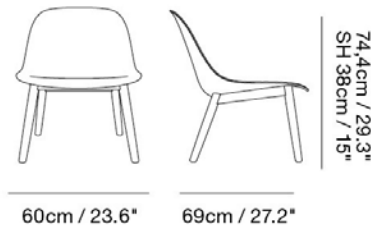

FIBER LOUNGE CHAIR / WOOD BASE

Designed by Iskos-Berlin

With extensive comfort and a lightly hovering appearance, the Fiber Lounge Chair invites the user in for a relaxed and comfortable seat. The design features soft and embracing curves for a welcoming look, making it an elegant match for any home, office, lobby, co-working space or hospitality setting. Made-to-order textile and leather with base color option of Black, Grey, Dusty Green or Oak. Option of pre-mounted felt glides upon request for orders above 50 chairs.

Material: Shell in plastic composition with up to 25% wood fibers.
Option of textile or leather upholstered seat. Wood base in solid oak and plywood.

Textile consumption for COM:
Textile Upholstery: 1,8 m / 1.97 yds
Leather Upholstery: 3,3 m² / 35.52 ft²

READY-TO-SHIP OPTIONS

ITEM NO.	COLOR	PRICE
25510	Black/Black	EUR 500,60
25511	Grey/Grey	EUR 500,60
25513	Natural White/Oak	EUR 500,60
25514	Ochre/Oak	EUR 500,60
25515	Dusty Green/Dusty Green	EUR 500,60
25516 - GREY_133	Remix 133/Grey	EUR 801,50
25519 - OAK_236	Steelcut Trio 236/Oak	EUR 849,80
25523 - OAK_154	Divina - 154/Oak	EUR 891,00
25528 - OAK_COGN	Refine Leather - Cognac/Oak	EUR 1.159,60

MADE-TO-ORDER OPTIONS

ITEM NO.	COLOR	PRICE	MOQ	< MOQ FEE	START-UP FEE	LEAD TIME
57233	Black/Stained Dark Brown	EUR 500,60	1	-	-	5 weeks
57234	Grey/Stained Dark Brown	EUR 500,60	1	-	-	5 weeks
57235	Natural White/Stained Dark Brown	EUR 500,60	1	-	-	5 weeks
57236	Ochre/Stained Dark Brown	EUR 500,60	1	-	-	5 weeks
57237	Dusty Green/Stained Dark Brown	EUR 500,60	1	-	-	5 weeks
25516	Remix - All Colors	EUR 801,50	1	-	-	5 weeks
25517	Wooly - All Colors	EUR 801,50	1	-	-	5 weeks
25518	Steelcut - All Colors	EUR 849,80	1	-	-	5 weeks
25519	Steelcut Trio - All Colors	EUR 849,80	1	-	-	5 weeks
57058	Forest Nap - All Colors	EUR 849,80	1	-	-	5 weeks
25520	Clara - All Colors	EUR 849,80	1	-	-	5 weeks
25521	Canvas - All Colors	EUR 849,80	1	-	-	5 weeks
25522	Hallingdal - All Colors	EUR 891,00	1	-	-	5 weeks
25523	Divina - All Colors	EUR 891,00	1	-	-	5 weeks
25524	Divina MD - All Colors	EUR 891,00	1	-	-	5 weeks
25525	Divina Melange - All Colors	EUR 891,00	1	-	-	5 weeks
55056	Hero - All Colors	EUR 891,00	1	-	-	5 weeks
55173	Balder - All Colors	EUR 891,00	1	-	-	5 weeks
55290	Twill Weave - All Colors	EUR 891,00	1	-	-	5 weeks
25526	Faux Leather* - All Colors	EUR 891,00	1	-	-	6 weeks
25527	Easy Leather - All Colors	EUR 1.118,40	1	-	-	5 weeks
25528	Refine Leather - All Colors	EUR 1.159,60	1	-	-	5 weeks
25529	Endure Leather - All Colors	EUR 1.208,00	1	-	-	5 weeks
25530	COM Textile	EUR 801,50	1	-	-	6 weeks

MUUTO