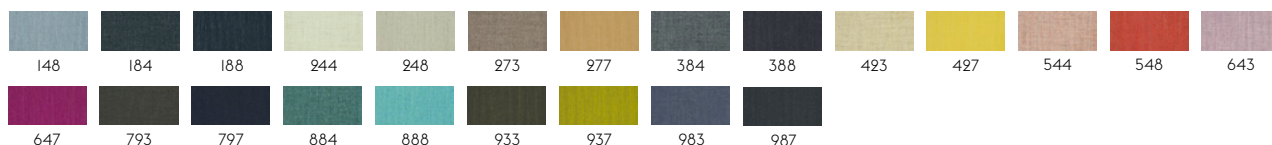

CLARA BY KVADRAT

Designer: Anne Birgitte Hansen

Composition: 92% new wool worsted

Durability: 80,000 Martindale

Sustainability: Complies with both EU ecolabel "The Flower" and Greenguard Gold Certification.

144