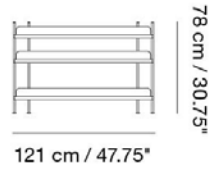

COMPILE SHELVING SYSTEM / CONFIGURATION 2

Designed by Cecilie Manz

A contemporary take on the classic shelving system. Compile consists of a shelf and three heights of dividing tubes. Arrange the shelves and tubes as you please or order from the prearranged configurations.

Material: Powder coated steel

READY-TO-SHIP OPTIONS

ITEM NO.	COLOR	PRICE
50055	Black	EUR 608,00
50056	Grey	EUR 608,00
50057	White	EUR 608,00

MUUTO