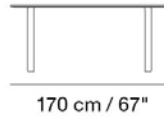

70/70 TABLE / 170 X 85 CM / 67 X 33.5"

Designed by TAF Studio

A simple design with a light expression that creates a striking profile. The almost reduced design is balanced with fine details in the plywood layered table top and form of the angular frame. Organize and manage cords and wires with our Cable Management. Our Power Outlet can be added to the 70/70 Table.

Material: Black and grey with linoleum finish. White and sand with laminate finish. All with plywood edges. Water-based lacquered oak veneer finish or oiled solid oak. Frame in cast aluminum. Nanolaminate finish is available as made-to-order.

170 cm / 67"