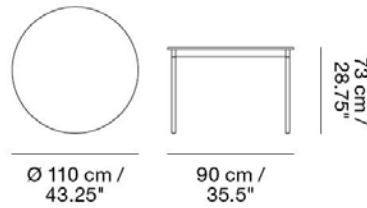

BASE TABLE / Ø 110 CM / 43.3 "

Designed by Mika Tolvanen

The frame is made from extruded aluminum, painted with an acrylic paint initially developed for outdoor interiors and building facades. Organize and manage cords and wires with our Cable Management. Our Power Outlet can be added to the Base Table.

Made-to-order: Laminate with ABS or plywood edge in Black or White. Linoleum with plywood edge in Black. Nanolaminate finish in either Black or White. Bases available in Black or White.

Material: Frame and legs in extruded aluminum. Table top in plywood with either laminate, linoleum or water-based lacquered oak veneer surface with plywood edge or chipboard with laminate surface and ABS edges.

READY-TO-SHIP OPTIONS

ITEM NO.	COLOR	PRICE
64085	White Laminate/Plywood/White	EUR 846,20
64086	White Laminate/Plywood/Black	EUR 846,20
64089	Black Linoleum/Plywood/White	EUR 939,40
64090	Black Linoleum/Plywood/Black	EUR 939,40

MADE-TO-ORDER OPTIONS

ITEM NO.	COLOR	PRICE	MOQ	< MOQ FEE	START-UP FEE	LEAD TIME
64081	White Laminate/ABS/White	EUR 819,40	1	-	-	6 weeks
64082	White Laminate/ABS/Black	EUR 819,40	1	-	-	6 weeks
64083	Black Laminate/ABS/White	EUR 819,40	1	-	-	6 weeks
64084	Black Laminate/ABS/Black	EUR 819,40	1	-	-	6 weeks
64087	Black Laminate/Plywood/White	EUR 846,20	1	-	-	6 weeks
64088	Black Laminate/Plywood/Black	EUR 846,20	1	-	-	6 weeks
64796	Oak Veneer/Plywood/White	EUR 980,50	1	-	-	6 weeks
64797	Oak Veneer/Plywood/Black	EUR 980,50	1	-	-	6 weeks
64093	White Nanolaminate/Plywood/White	EUR 1.070,10	1	-	-	6 weeks
64094	White Nanolaminate/Plywood/Black	EUR 1.070,10	1	-	-	6 weeks
64095	Black Nanolaminate/Plywood/White	EUR 1.070,10	1	-	-	6 weeks
64096	Black Nanolaminate/Plywood/Black	EUR 1.070,10	1	-	-	6 weeks

MUUTO