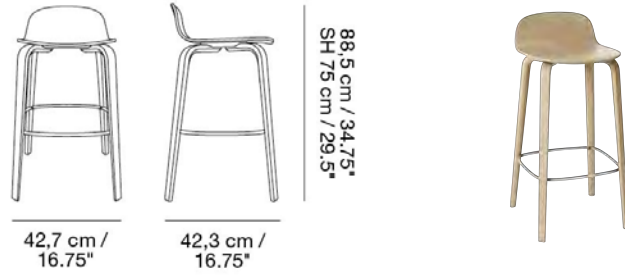

VISU BAR STOOL / H: 75 CM / 29.5"

Designed by Mika Tolvanen

The Visu Bar Stool combines a simple and comfortable form with a quiet silhouette. Made-to-order options of textile or leather upholstery with base color option of Black, Grey, Oak, Dark Green, or Tan Rose. Plastic glides included. Option of pre-mounted felt glides upon request for orders above 50 chairs.

Material: Non-upholstered version: Form-pressed oak or ash veneer shell and base, both in water-based lacquer, alongside footrest in powder coated or stainless steel. Upholstered version: Shell is made in form-pressed veneer with foam and fully upholstered with textile or leather. Wood Base in form-pressed veneer with water-based lacquer and footrest in powder coated or stainless steel.

Textile consumption for COM:

Textile Upholstery: 0,73 m / 0.8 yds

Leather Upholstery: 1,21 m² / 13.1 ft²

READY-TO-SHIP OPTIONS

ITEM NO.	COLOR	PRICE
32621	Oak	EUR 402,10
32622	Black	EUR 402,10
32623	Grey	EUR 402,10
32625	Dark Green	EUR 402,10
32626	Tan Rose	EUR 402,10
32630	White/Oak	EUR 402,10

MADE-TO-ORDER OPTIONS

ITEM NO.	COLOR	PRICE	MOQ	< MOQ FEE	START-UP FEE	LEAD TIME
21755	Remix - All Colors	EUR 464,80	1	-	-	7 weeks
21757	Steelcut - All Colors	EUR 482,70	1	-	-	7 weeks
21758	Steelcut Trio - All Colors	EUR 482,70	1	-	-	7 weeks
21771	Clara - All Colors	EUR 482,70	1	-	-	7 weeks
21772	Canvas - All Colors	EUR 482,70	1	-	-	7 weeks
21759	Hallingdal - All Colors	EUR 554,30	1	-	-	7 weeks
21760	Divina - All Colors	EUR 554,30	1	-	-	7 weeks
21761	Divina MD - All Colors	EUR 554,30	1	-	-	7 weeks
21762	Divina Melange - All Colors	EUR 554,30	1	-	-	7 weeks
21774	Faux Leather* - All Colors	EUR 482,70	1	-	-	9 weeks
21775	Easy Leather - All Colors	EUR 577,60	1	-	-	7 weeks
21763	Refine Leather - All Colors	EUR 586,50	1	-	-	7 weeks
21770	Endure Leather - All Colors	EUR 586,50	1	-	-	7 weeks
21754	COM Textile	EUR 464,80	4	EUR 250	-	10 weeks
21777	COM Imitation Leather	EUR 482,70	4	EUR 250	-	10 weeks
21776	COM Leather	EUR 577,60	4	EUR 250	-	10 weeks
00335	Test Sample - 1 Chair	EUR 500,00	4	-	-	6 weeks
32631	Special Color	EUR 425,40	24	-	EUR 1000	10 weeks
80156	Extra Glides - Black Color (4 pcs.)	EUR 11,60	1	-	-	1-2 weeks
80157	Extra Glides - Grey Color (4 pcs.)	EUR 11,60	1	-	-	1-2 weeks

MUUTO