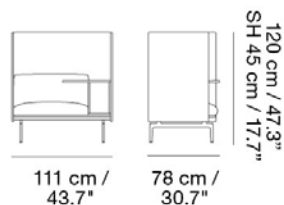

OUTLINE HIGHBACK WORK / RIGHT - BLACK BASE - SH: 45CM / 17.7"

Designed by Anderssen & Voll

Designed for the needs of the modern workplace, the Outline Highback Work combines a soft, deep seat and simple lines with the highback element, work desk and storage room, creating a private sphere within the room. Here in a higher seat height for workplace environments and hospitality settings. Our Power Outlet can be added to the Outline Sofa.

Please note that this product features a table and storage element on its right-hand side when facing the product. When seated, the table and storage unit will be on the left-hand side.

Material: Black powder coated aluminum legs. Wood and steel construction. Cold foam filling. Table unit is made from robust and organic through-dyed MDF board with matt lacquer.

Textile Upholstery: 7,7 m / 8.43 yds
Leather Upholstery: 15.8 m² / 170.1 ft²

MADE-TO-ORDER OPTIONS

ITEM NO.	COLOR	PRICE	MOQ	< MOQ FEE	START-UP FEE	LEAD TIME
73214	Vancouver - Color 4, 8, 10, 12, 13 & 14	EUR 3.219,20	1	-	-	6 weeks
73228	Remix - All Colors	EUR 3.219,20	1	-	-	6 weeks
73226	Rime - All Colors	EUR 3.487,90	1	-	-	6 weeks
73216	Fiord - All Colors	EUR 3.487,90	1	-	-	6 weeks
73222	Steelcut - All Colors	EUR 3.487,90	1	-	-	6 weeks
73220	Steelcut Trio - All Colors	EUR 3.487,90	1	-	-	6 weeks
73230	Clara - All Colors	EUR 3.487,90	1	-	-	6 weeks
73232	Canvas - All Colors	EUR 3.487,90	1	-	-	6 weeks
73224	Hallingdal - All Colors	EUR 3.846,10	1	-	-	6 weeks
73234	Divina - All Colors	EUR 3.846,10	1	-	-	6 weeks
73236	Divina MD - All Colors	EUR 3.846,10	1	-	-	6 weeks
73238	Divina Melange - All Colors	EUR 3.846,10	1	-	-	6 weeks
73254	Balder - All Colors	EUR 3.935,60	1	-	-	6 weeks
73256	Twill Weave - All Colors	EUR 3.935,60	1	-	-	6 weeks
73252	Vidar - All Colors	EUR 3.935,60	1	-	-	6 weeks
73244	Faux Leather* - All Colors	EUR 3.487,90	1	-	-	6 weeks
73246	Easy Leather - All Colors	EUR 5.058,50	1	-	-	6 weeks
73218	Refine Leather - All Colors	EUR 5.774,90	1	-	-	6 weeks
73240	Endure Leather - All Colors	EUR 6.222,70	1	-	-	6 weeks
73242	COM Textile	EUR 3.219,20	1	-	-	6-12 weeks
73250	COM Imitation Leather	EUR 3.487,90	1	-	-	6-12 weeks
73248	COM Leather	EUR 5.058,50	1	-	-	6-12 weeks
83061	Leather care set - Refine Leather	EUR 15,70	1	-	-	-