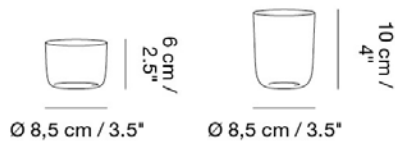

READY-TO-SHIP OPTIONS

ITEM NO.	COLOR	PRICE
10052	Glasses - Low - Clear	EUR 34,90
10055	Glasses - Low - Grey	EUR 34,90
10053	Glasses - Tall - Clear	EUR 43,90
10056	Glasses - Tall - Grey	EUR 43,90

MUUTO