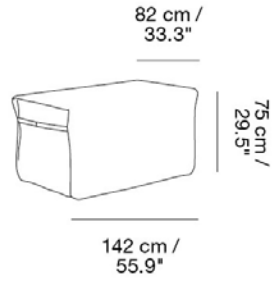

LINEAR STEEL COVER / FOR SIZE 140 X 75CM / 55.1 X 29.5"

Designed by Thomas Bentzen

A cover for the Linear Steel Series, allowing one to slide the benches under the table and keep them protected from weather's harm when not in use.

Material: PVC coated polyester.

READY-TO-SHIP OPTIONS

ITEM NO.	COLOR	PRICE
30976	Black - 140cm / 55,1"	EUR 70,70