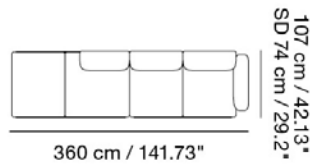

IN SITU MODULAR SOFA / 4-SEATER - CONFIGURATION 2

Designed by Anderssen & Voll

Kindly note that the Ready-To-Ship Options and/or Made-To-Order Inspirations with Frame Configuration and Modules include frame sections, seating modules (D8O + F98 + C8O + B8O) and linking brackets for the sofa.

Please note that if you want to order this configuration in a different textile option and/or other seating modules, you must order the Made-To-Order Frame Configuration, listed below, along with the desired seating modules in the selected textile.

Please note that the loose In Situ Cushions are not part of any configuration or seating module and must be added separately to your order.

Material: Frame in powder coated steel. Modules in a wood construction with foam, wadding and fiberballs. Upholstered in textile.

107 cm / 42.13"
SD 74 cm / 29.2"