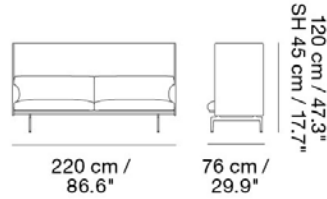

Material: Polished aluminum legs. Wood and steel construction. Cold foam filling.

Textile consumption for COM:

Textile Upholstery: 16,5 m / 13.67 yds

Leather Upholstery: 35,6 m² / 285.25 ft²

MADE-TO-ORDER OPTIONS