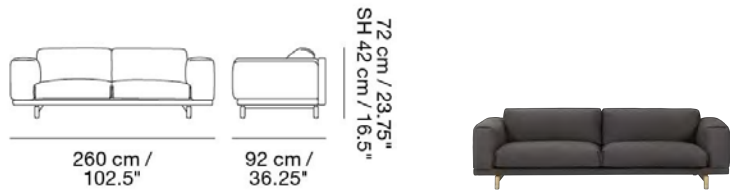

REST SOFA / 3-SEATER

Designed by Anderssen & Voll

With its modern curves and inviting shape, the Rest Sofa brings a new perspective to the traditional sofa through its soft seat and subtle detailing for a timeless yet comfortable design.

Our Power Outlet can be added to the Rest Sofa.

Material: Steel base, wood frame & oak legs, cold foam & feather filling. Textiles from Arve (not available in UK), Nevotex or Kvadrat.

Textile consumption for COM:

12,7 m / 13.9 yds

READY-TO-SHIP OPTIONS

ITEM NO.	COLOR	PRICE
10027 - 13	Vancouver 13	EUR 3.129,70
10021 - 163	Remix 163	EUR 3.129,70
10272 - 1042_GRAP	Wooly 1042	EUR 3.129,70
10022 - 133	Steelcut Trio 133	EUR 3.577,40
10023 - 457	Hallingdal 457	EUR 3.667,00

MADE-TO-ORDER OPTIONS

ITEM NO.	COLOR	PRICE	MOQ	< MOQ FEE	START-UP FEE	LEAD TIME
10027	Vancouver - Color 4, 8, 10, 12 & 14	EUR 3.129,70	1	-	-	8 weeks
10021	Remix - All Colors	EUR 3.129,70	1	-	-	6 weeks
10272	Wooly - All Colors	EUR 3.129,70	1	-	-	6 weeks
10024	Steelcut - All Colors	EUR 3.577,40	1	-	-	6 weeks
10022	Steelcut Trio - All Colors	EUR 3.577,40	1	-	-	6 weeks
10271	Fiord - All Colors	EUR 3.577,40	1	-	-	6 weeks
10020	Rime - All Colors	EUR 3.577,40	1	-	-	6 weeks
10023	Hallingdal - All Colors	EUR 3.667,00	1	-	-	6 weeks
10273	Vidar - All Colors	EUR 4.293,80	1	-	-	6 weeks
10025	COM Textile	EUR 3.129,70	1	-	-	6-12 weeks
00338	Test Sample 1 Sofa - Textile	EUR 2.000,00	1	-	-	4 weeks
09986	Spare Legs - Black	EUR 115,50	1	-	-	1-2 weeks
09985	Spare Legs - Grey	EUR 115,50	1	-	-	1-2 weeks

MUUTO