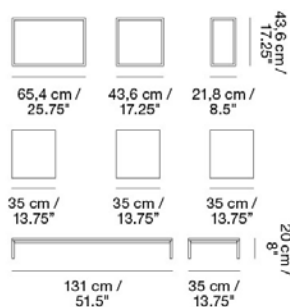

Material: PU lacquered MDF or oak veneer.

READY-TO-SHIP OPTIONS

ITEM NO.	COLOR	PRICE
15602	Small - Open - White	EUR 115,50
15622	Small - Open - Grey	EUR 115,50
15632	Small - Open - Light Grey	EUR 115,50
15766	Small - Open - Midnight Blue	EUR 115,50
15612	Small - Open - Oak	EUR 124,50
15607	Small - Backboard - White	EUR 120,90
15627	Small - Backboard - Grey	EUR 120,90
15637	Small - Backboard - Light Grey	EUR 120,90
15769	Small - Backboard - Midnight Blue	EUR 120,90
15617	Small - Backboard - Oak	EUR 133,40
15601	Medium - Open - White	EUR 142,40
15621	Medium - Open - Grey	EUR 142,40
15631	Medium - Open - Light Grey	EUR 142,40
15765	Medium - Open - Midnight Blue	EUR 142,40
15611	Medium - Open - Oak	EUR 156,70
15606	Medium - Backboard - White	EUR 156,70
15626	Medium - Backboard - Grey	EUR 156,70
15636	Medium - Backboard - Light Grey	EUR 156,70
15768	Medium - Backboard - Midnight Blue	EUR 156,70
15616	Medium - Backboard - Oak	EUR 169,20
15670	Medium - Backboard - Oak/Light Grey	EUR 169,20
15673	Medium - Backboard - Oak/Dusty Green	EUR 169,20
15660	Medium - With door - White	EUR 178,20
15662	Medium - With door - Grey	EUR 178,20
15663	Medium - With door - Light Grey	EUR 178,20
15770	Medium - With door - Midnight Blue	EUR 178,20
15661	Medium - With door - Oak	EUR 196,10
15600	Large - Open - White	EUR 169,20
15620	Large - Open - Grey	EUR 169,20
15630	Large - Open - Light Grey	EUR 169,20
15764	Large - Open - Midnight Blue	EUR 169,20
15610	Large - Open - Oak	EUR 178,20
15605	Large - Backboard - White	EUR 178,20
15625	Large - Backboard - Grey	EUR 178,20
15635	Large - Backboard - Light Grey	EUR 178,20
15767	Large - Backboard - Midnight Blue	EUR 178,20
15615	Large - Backboard - Oak	EUR 196,10
15650	Podium - White	EUR 231,90
15652	Podium - Grey	EUR 231,90
15653	Podium - Light Grey	EUR 231,90
15771	Podium - Midnight Blue	EUR 231,90
15651	Podium - Oak	EUR 231,90