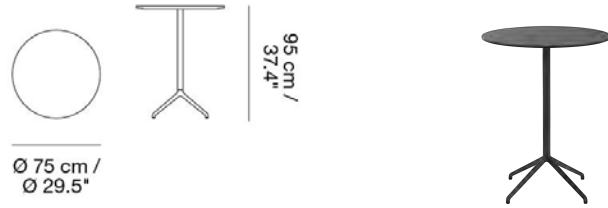

STILL CAFÉ TABLE / Ø 75 H: 95 CM / Ø 29.5 H: 37.4"

Designed by Iskos-Berlin

A series of café tables with a clean expression and apparent function on a four-legged base, complemented by the angled edges of its table top. Our Power Outlet can be added to the Still Café Table.

Material: Tabletop in MDF with the option of nanolaminate or linoleum finish. Edges are painted. Frame in powder coated aluminum. Mounting plate and tube in powder coated steel. Comes with 4 adjustable feet in plastic.

Made-to-order: Nanolaminate in black or white. Linoleum in black. Bases available in black or white.

READY-TO-SHIP OPTIONS

ITEM NO.	COLOR	PRICE
65541	White Nanolaminate/White	EUR 464,80
65542	White Nanolaminate/Black	EUR 464,80
65543	Black Nanolaminate/White	EUR 464,80
65544	Black Nanolaminate/Black	EUR 464,80

MADE-TO-ORDER OPTIONS

ITEM NO.	COLOR	PRICE	MOQ	< MOQ FEE	START-UP FEE	LEAD TIME
65545	Black Linoleum/White	EUR 464,80	1	-	-	6 weeks
65546	Black Linoleum/Black	EUR 464,80	1	-	-	6 weeks

MUUTO