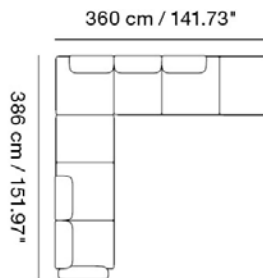

IN SITU MODULAR SOFA / CORNER - CONFIGURATION 8

Designed by Anderssen & Voll

Kindly note that the Ready-To-Ship Options and/or Made-To-Order Inspirations with Frame Configuration and Modules include frame sections, seating modules (A8O + G98 + D8O + F98 + C8O + G98 + D8O) and linking brackets for the sofa.

Please note that if you want to order this configuration in a different textile option and/or other seating modules, you must order the Made-To-Order Frame Configuration, listed below, along with the desired seating modules in the selected textile.

Please note that the loose In Situ Cushions are not part of any configuration or seating module and must be added separately to your order.

Material: Frame in powder coated steel. Modules in a wood construction with foam, wadding and fiberballs. Upholstered in textile.

READY-TO-SHIP OPTIONS

ITEM NO.	COLOR	PRICE
41958 - 80	Frame Configuration & Modules - Ocean 80	EUR 6.723,20
41928 - 12	Frame Configuration & Modules - Clay 12	EUR 8.141,70

MADE-TO-ORDER INSPIRATION

ITEM NO.	COLOR	PRICE	MOQ	< MOQ FEE	START-UP FEE	LEAD TIME
95088 - 262	Frame Configuration & Modules - Fiord 262	EUR 7.570,30	1	-	-	6 weeks
95148 - 451	Frame Configuration & Modules - Fiord 451	EUR 7.570,30	1	-	-	6 weeks
95028 - 15	Frame Configuration & Modules - Clay 15	EUR 8.141,70	1	-	-	6 weeks
95208 - 554	Frame Configuration & Modules - Vidar 554	EUR 8.141,70	1	-	-	6 weeks

MADE-TO-ORDER OPTIONS

ITEM NO.	COLOR	PRICE	MOQ	< MOQ FEE	START-UP FEE	LEAD TIME
41807	Frame Configuration - Black	EUR 471,90	1	-	-	6 weeks

MUUTO