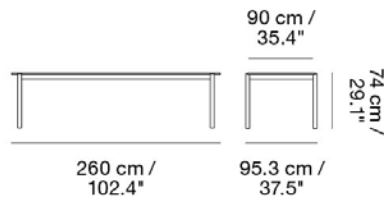

LINEAR WOOD TABLE / 260 X 90 CM / 102.4 X 35.4"

Designed by Thomas Bentzen

A simple and elegant wood table in a modern form language with understated details for a long-lasting expression. Our Power Outlet can be added to the Linear Wood Table. The Linear Wood table is for indoor use only.

Material: Table top in lacquered oak veneer with solid oak legs.

READY-TO-SHIP OPTIONS

ITEM NO.	COLOR	PRICE
30918	Oak	EUR 1.338,70