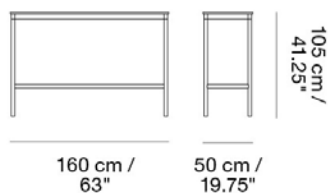

BASE HIGH TABLE / 160 X 50 H: 105 CM / 63 X 19.7 H: 41.3"

Designed by Mika Tolvanen

Designed with maximum attention to detail and produced to withstand continual robust use. The Base High Table's lower frame increases its stability and provides a footrest to the user. Made-to-order sizes are available upon request.

Organize and manage cords and wires with the Cable Management. Our Power Outlet can be added to the Base High Table. Bases available in Black or White.

Material: Frame in extruded aluminum with legs and stretcher in steel. Table top in plywood with either laminate, linoleum or water-based lacquered oak veneer surface with plywood edge or chipboard with laminate surface and ABS edges.

Made-to-order: Laminate with ABS or plywood edge in Black or White. Linoleum with plywood edge in Black.

MADE-TO-ORDER OPTIONS

ITEM NO.	COLOR	PRICE	MOQ	< MOQ FEE	START-UP FEE	LEAD TIME
63001	White Laminate/ABS/White	EUR 1.387,10	1	-	-	8 weeks
63002	White Laminate/ABS/Black	EUR 1.387,10	1	-	-	8 weeks
63003	Black Laminate/ABS/White	EUR 1.387,10	1	-	-	8 weeks
63004	Black Laminate/ABS/Black	EUR 1.387,10	1	-	-	8 weeks
63005	White Laminate/Plywood/White	EUR 1.387,10	1	-	-	8 weeks
63006	White Laminate/Plywood/Black	EUR 1.387,10	1	-	-	8 weeks
63007	Black Laminate/Plywood/White	EUR 1.387,10	1	-	-	8 weeks
63008	Black Laminate/Plywood/Black	EUR 1.387,10	1	-	-	8 weeks
63009	Black Linoleum/Plywood/White	EUR 1.476,60	1	-	-	8 weeks
63010	Black Linoleum/Plywood/Black	EUR 1.476,60	1	-	-	8 weeks
64780	Oak Veneer/Plywood/White	EUR 1.517,80	1	-	-	8 weeks
64781	Oak Veneer/Plywood/Black	EUR 1.517,80	1	-	-	8 weeks
63013	White Nanolaminate/Plywood/White	EUR 1.607,40	1	-	-	8 weeks
63014	White Nanolaminate/Plywood/Black	EUR 1.607,40	1	-	-	8 weeks
63015	Black Nanolaminate/Plywood/White	EUR 1.607,40	1	-	-	8 weeks
63016	Black Nanolaminate/Plywood/Black	EUR 1.607,40	1	-	-	8 weeks