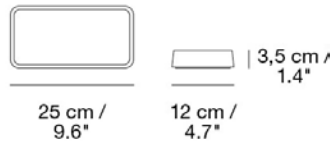

ARRANGE DESKTOP SERIES / TRAY - 12 X 25 CM / 4.8 X 9.6"

Designed by Big-Game

A configurable design that brings elegant functionality to the home office and workplace, paired with the recycled material of its trays and an architectural expression.

Material: Trays in recycled plastic.