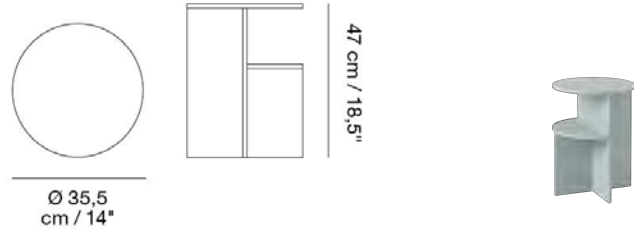

HALVES SIDE TABLE

Designed by MSDS Studio

With its sculptural appearance and modern material, the design can be used next to a sofa setting, as a bedside table, in hallways or to elevate and display any objects.

Material: Acrylic Stone Composite

READY-TO-SHIP OPTIONS

ITEM NO.	COLOR	PRICE
22305	Light Grey	EUR 303,60
29005	Sand	EUR 303,60
29007	Sage Green	EUR 303,60