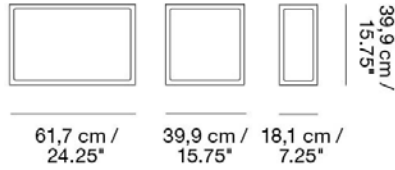

STACKED ACOUSTIC PANELS

Designed by Julien De Smedt

Easily installed sound absorbing panels for the Stacked Storage system. A great way to have plenty of storage space, while ensuring a better working environment, all provided by the same furniture piece.

Material: Polymer Felt

READY-TO-SHIP OPTIONS

ITEM NO.	COLOR	PRICE
83507	Large - Aqua Melange	EUR 44,80
83504	Large - Black Melange	EUR 44,80
83501	Large - Grey Melange	EUR 44,80
83508	Medium - Aqua Melange	EUR 35,80
83505	Medium - Black Melange	EUR 35,80
83502	Medium - Grey Melange	EUR 35,80
83509	Small - Aqua Melange	EUR 31,30
83506	Small - Black Melange	EUR 31,30
83503	Small - Grey Melange	EUR 31,30