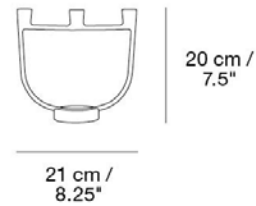

OPEN CANDELABRA

Designed by Jens Fager

A contemporary candelabra characterized by its overall shape and graphic details. Light and fragile with a stable metal base, ideal for the windowsill or dining table.

Material: Powder coated aluminum

READY-TO-SHIP OPTIONS

ITEM NO.	COLOR	PRICE
05103	Black	EUR 70,70
05104	White	EUR 70,70
05106	Light Terracotta	EUR 70,70

GRIP CANDLESTICK

Designed by Jens Fager

While small in size, the Grip Candlestick has a strong presence. Casted in aluminum, the heaviness of Grip is a striking and unexpected contrast to the candlestick's diminutive design.

Material: Cast aluminum