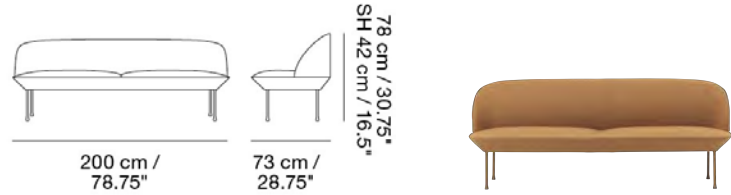

OSLO SOFA / 3-SEATER

Designed by Anderssen & Voll

The Oslo Sofa Series combines playful, geometric lines with a light form and comfortable seat for a refined lounging experience, perfect for lobbies, lounge areas, hospitality settings, private homes and more.

Material: Steel frame, moulded foam & textile from Kvadrat. Made-to-order textiles with option of Dark Grey, Light Grey, Black, Yellow, Burnt Yellow, Navy Blue or Chrome legs.

Textile consumption for COM:
4,8 m / 5.25 yds

READY-TO-SHIP OPTIONS

ITEM NO.	COLOR	PRICE
14831 - DKGY_151	Fiord 151/Dark Grey	EUR 2.640,80
14831 - LIGY_551	Fiord 551/Light Grey	EUR 2.640,80
15031 - DKGY_180	Steelcut 180/Dark Grey	EUR 2.640,80
15033 - DKGY_966	Steelcut Trio 966/Dark Grey	EUR 2.640,80
30134 - BUYE_472	Vidar 472/Burnt Yellow ***	EUR 3.129,70
30134 - NABL_554	Vidar 554/Navy Blue ***	EUR 3.129,70

MADE-TO-ORDER OPTIONS

ITEM NO.	COLOR	PRICE	MOQ	< MOQ FEE	START-UP FEE	LEAD TIME
14831	Fiord - All Colors	EUR 2.640,80	1	-	-	6 weeks
15031	Steelcut - All Colors	EUR 2.640,80	1	-	-	6 weeks
15033	Steelcut Trio - All Colors	EUR 2.640,80	1	-	-	6 weeks
15030	Clara - All Colors	EUR 2.640,80	1	-	-	6 weeks
15034	Canvas - All Colors	EUR 2.640,80	1	-	-	6 weeks
15032	Hallingdal - All Colors	EUR 2.861,00	1	-	-	6 weeks
15037	Divina - All Colors	EUR 2.861,00	1	-	-	6 weeks
15038	Divina MD - All Colors	EUR 2.861,00	1	-	-	6 weeks
15039	Divina Melange - All Colors	EUR 2.861,00	1	-	-	6 weeks
30134	Vidar - All Colors	EUR 3.129,70	1	-	-	6 weeks
19321	Faux Leather* - All Colors	EUR 2.640,80	1	-	-	8 weeks
15036	COM Textile	EUR 2.640,80	1	-	-	8 weeks
14832	COM Imitation Leather	EUR 2.640,80	1	-	-	8 weeks
00338	Test Sample 1 Sofa - Textile	EUR 2.000,00	1	-	-	4 weeks