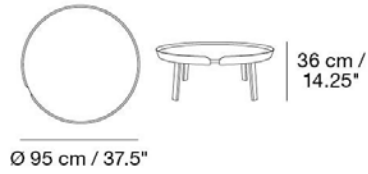

AROUND COFFEE TABLE / EXTRA LARGE

Designed by Thomas Bentzen

A coffee table designed with a modern identity, produced with materials and craftsmanship that reflect Scandinavian design values. The tables come in three sizes with different heights, making it ideal to group them together.

Material: Table Top in lacquered veneer with oak or ash finish. Legs in lacquered solid oak or ash.

READY-TO-SHIP OPTIONS

ITEM NO.	COLOR	PRICE
21160	Ash	EUR 729,80
21161	Oak	EUR 729,80
21162	Black	EUR 729,80
21163	Grey	EUR 729,80
21164	Anthracite	EUR 729,80
21165	Dark Grey	EUR 729,80
21166	Dusty Green	EUR 729,80
21167	White	EUR 729,80

MADE-TO-ORDER OPTIONS

ITEM NO.	COLOR	PRICE	MOQ	< MOQ FEE	START-UP FEE	LEAD TIME
21169	Special Color	EUR 765,60	100	-	-	8 weeks

MUUTO