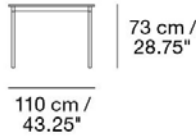

Material: Frame and legs in extruded aluminum. Table top in plywood with either laminate, linoleum or water-based lacquered oak veneer surface with plywood edge or chipboard with laminate surface and ABS edges.

MADE-TO-ORDER OPTIONS

ITEM NO.	COLOR	PRICE	MOQ	< MOQ FEE	START-UP FEE	LEAD TIME
64261	White Laminate/ABS/White	EUR 2.013,90	1	-	-	6 weeks
64262	White Laminate/ABS/Black	EUR 2.013,90	1	-	-	6 weeks
64263	Black Laminate/ABS/White	EUR 2.013,90	1	-	-	6 weeks
64264	Black Laminate/ABS/Black	EUR 2.013,90	1	-	-	6 weeks
64265	White Laminate/Plywood/White	EUR 2.193,00	1	-	-	6 weeks
64266	White Laminate/Plywood/Black	EUR 2.193,00	1	-	-	6 weeks
64267	Black Laminate/Plywood/White	EUR 2.193,00	1	-	-	6 weeks
64268	Black Laminate/Plywood/Black	EUR 2.193,00	1	-	-	6 weeks
64269	Black Linoleum/Plywood/White	EUR 2.461,70	1	-	-	6 weeks
64270	Black Linoleum/Plywood/Black	EUR 2.461,70	1	-	-	6 weeks
64814	Oak Veneer/Plywood/White	EUR 2.592,40	1	-	-	6 weeks
64815	Oak Veneer/Plywood/Black	EUR 2.592,40	1	-	-	6 weeks
64273	White Nanolaminate/Plywood/White	EUR 2.413,30	1	-	-	6 weeks
64274	White Nanolaminate/Plywood/Black	EUR 2.413,30	1	-	-	6 weeks
64275	Black Nanolaminate/Plywood/White	EUR 2.413,30	1	-	-	6 weeks
64276	Black Nanolaminate/Plywood/Black	EUR 2.413,30	1	-	-	6 weeks