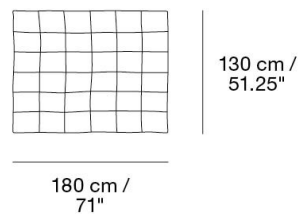

RIPPLE THROW

Designed by Margrethe Odgaard

A soft cotton throw made using a unique weaving technique inspired from industrial wrapping and packaging of food products. Ripple is light and delicate, yet with a warm feel. Comes in 5 vibrant colors, each elegantly framed by two-colored weaved borders.

Material: 100% cotton

READY-TO-SHIP OPTIONS

ITEM NO.	COLOR	PRICE
20612	Yellow ***	EUR 61,80
20615	Green ***	EUR 61,80

LOOM THROW

Designed by Simon Key Bertman

Loom is a soft hand-woven throw made from 100% cotton. Each Loom throw explores dynamic geometric patterns and the multiple tones of an individual colour. Available in 7 different color options.

Material: 100% cotton

READY-TO-SHIP OPTIONS

ITEM NO.	COLOR	PRICE
20605	Yellow	EUR 88,70
20607	Black	EUR 88,70

LAYER CUSHION

Designed by Aiayu

The design has a soft feel, joined by a graphic expression of overlapping layers. Knitted in a tactile structure of baby llama wool, the Layer Cushion brings the concepts of comfort and natural materials into everyday life.

Material: Textile 100% baby llama wool. Inner sham: 100% cotton.
Fill: 50% feather, 50% polyfiber.

READY-TO-SHIP OPTIONS

ITEM NO.	COLOR	PRICE
80200	40 x 60 - Sand-Grey	EUR 88,70
80201	40 x 60 - Dark Grey	EUR 88,70
80202	40 x 60 - Dark Green	EUR 88,70
80203	40 x 60 - Midnight Blue	EUR 88,70
80204	40 x 60 - Sage Green	EUR 88,70
80205	40 x 60 - Dusty Rose	EUR 88,70
80206	40 x 60 - Burgundy	EUR 88,70

MUUTO