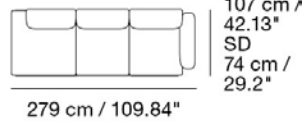

IN SITU MODULAR SOFA / 3-SEATER - CONFIGURATION 2

Designed by Anderssen & Voll

Kindly note that the Ready-To-Ship Options and/or Made-To-Order Inspirations with Frame Configuration and Modules include frame sections, seating modules (F98 + C8O + B8O) and linking brackets for the sofa.

Please note that if you want to order this configuration in a different textile option and/or other seating modules, you must order the Made-To-Order Frame Configuration, listed below, along with the desired seating modules in the selected textile.

Please note that the loose In Situ Cushions are not part of any configuration or seating module and must be added separately to your order.

Material: Frame in powder coated steel. Modules in a wood construction with foam, wadding and fiberballs. Upholstered in textile.

READY-TO-SHIP OPTIONS

ITEM NO.	COLOR	PRICE
41938 - 80	Frame Configuration & Modules - Ocean 80	EUR 3.329,40
41908 - 12	Frame Configuration & Modules - Clay 12	EUR 4.128,10

MADE-TO-ORDER INSPIRATION

ITEM NO.	COLOR	PRICE	MOQ	< MOQ FEE	START-UP FEE	LEAD TIME
95068 - 262	Frame Configuration & Modules - Fiord 262	EUR 3.818,30	1	-	-	6 weeks
95128 - 451	Frame Configuration & Modules - Fiord 451	EUR 3.818,30	1	-	-	6 weeks
95008 - 15	Frame Configuration & Modules - Clay 15	EUR 4.128,10	1	-	-	6 weeks
95188 - 554	Frame Configuration & Modules - Vidar 554	EUR 4.128,10	1	-	-	6 weeks

MADE-TO-ORDER OPTIONS

ITEM NO.	COLOR	PRICE	MOQ	< MOQ FEE	START-UP FEE	LEAD TIME
41651	Frame Configuration - Black	EUR 201,50	1	-	-	6 weeks