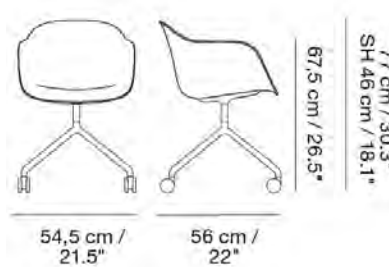

FIBER ARMCHAIR FRONT UPHOLSTERY / SWIVEL BASE W. CASTORS

Designed by Iskos-Berlin

The shell of the Fiber Armchair is designed to balance maximum comfort with minimum space. Swivel base without return.

Material: Shell of plastic composite with up to 25% wood fibers. Textile or leather front upholstered seat. Swivel base in aluminum. Matching base and shell from pre-selected color range - choose between Black, Grey, Dusty Green or White. Ochre shell is available with optional base color. Polished Aluminum base is also available. Castors are available in either Black or White. Black, Grey and Polished Aluminum swivel bases with black castors. White swivel base with White castors.

Textile consumption for COM:

Textile Upholstery: 1,2 m / 1.32 yds

Leather Upholstery: 2,2 m² / 23.7 ft²

MADE-TO-ORDER OPTIONS

ITEM NO.	COLOR	PRICE	MOQ	< MOQ FEE	START-UP FEE	LEAD TIME
29244	Remix - Matching Shell/Base	EUR 559,70	1	-	-	5 weeks
29245	Remix - Ochre Shell/Base	EUR 559,70	1	-	-	5 weeks
70237	Wooly - Matching Shell/Base	EUR 559,70	1	-	-	5 weeks
70249	Wooly - Ochre Shell/Base	EUR 559,70	1	-	-	5 weeks
29246	Steelcut - Matching Shell/Base	EUR 652,80	1	-	-	5 weeks
29247	Steelcut - Ochre Shell/Base	EUR 652,80	1	-	-	5 weeks
29248	Steelcut Trio - Matching Shell/Base	EUR 652,80	1	-	-	5 weeks
29249	Steelcut Trio - Ochre Shell/Base	EUR 652,80	1	-	-	5 weeks
57072	Forest Nap - Ochre Shell/Base	EUR 652,80	1	-	-	5 weeks
57073	Forest Nap - Matching Shell/Base	EUR 652,80	1	-	-	5 weeks
29258	Clara - Matching Shell/Base	EUR 652,80	1	-	-	5 weeks
29259	Clara - Ochre Shell/Base	EUR 652,80	1	-	-	5 weeks
29260	Canvas - Matching Shell/Base	EUR 652,80	1	-	-	5 weeks
29261	Canvas - Ochre Shell/Base	EUR 652,80	1	-	-	5 weeks
29250	Hallingdal - Matching Shell/Base	EUR 679,70	1	-	-	5 weeks
29251	Hallingdal - Ochre Shell/Base	EUR 679,70	1	-	-	5 weeks
29252	Divina - Matching Shell/Base	EUR 679,70	1	-	-	5 weeks
29253	Divina - Ochre Shell/Base	EUR 679,70	1	-	-	5 weeks
29262	Divina MD - Matching Shell/Base	EUR 679,70	1	-	-	5 weeks
29263	Divina MD - Ochre Shell/Base	EUR 679,70	1	-	-	5 weeks
29264	Divina Melange - Matching Shell/Base	EUR 679,70	1	-	-	5 weeks
29265	Divina Melange - Ochre Shell/Base	EUR 679,70	1	-	-	5 weeks
55071	Hero - Matching Shell/Base	EUR 679,70	1	-	-	5 weeks
55072	Hero - Ochre Shell/Base	EUR 679,70	1	-	-	5 weeks
55188	Balder - Matching Shell/Base	EUR 679,70	1	-	-	5 weeks
55189	Balder - Ochre Shell/Base	EUR 679,70	1	-	-	5 weeks
55305	Twill Weave - Matching Shell/Base	EUR 679,70	1	-	-	5 weeks
55306	Twill weave - Ochre Shell/Base	EUR 679,70	1	-	-	5 weeks
29268	Faux Leather* - Matching Shell/Base	EUR 679,70	1	-	-	6 weeks
29269	Faux Leather* - Ochre Shell/Base	EUR 679,70	1	-	-	6 weeks
29270	Easy Leather - Matching Shell/Base	EUR 814,00	1	-	-	5 weeks
29271	Easy Leather - Ochre Shell/Base	EUR 814,00	1	-	-	5 weeks
29254	Refine Leather - Matching Shell/Base	EUR 822,90	1	-	-	5 weeks
29255	Refine Leather - Ochre Shell/Base	EUR 822,90	1	-	-	5 weeks
29256	Endure Leather - Matching Shell/Base	EUR 867,70	1	-	-	5 weeks
29257	Endure Leather - Ochre Shell/Base	EUR 867,70	1	-	-	5 weeks
29266	COM Textile - Matching Shell/Base	EUR 559,70	1	-	-	6 weeks
29267	COM Textile - Ochre Shell/Base	EUR 559,70	1	-	-	6 weeks
29272	COM Imi. Leather - Matching Shell/Base	EUR 679,70	1	-	-	6 weeks
29273	COM Imi. Leather - Ochre Shell/Base	EUR 679,70	1	-	-	6 weeks

MUUTO