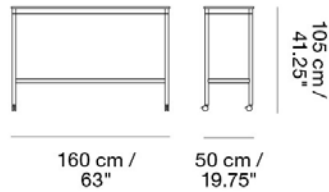

BASE HIGH TABLE WITH CASTORS / 160 X 50 H: 105 CM / 63 X 19.7 H: 41.3"

Designed by Mika Tolvanen

Designed with maximum attention to detail and produced to withstand continual robust use. The Base High Table's lower frame increases its stability and provides a footrest to the user. Made-to-order sizes are available upon request.