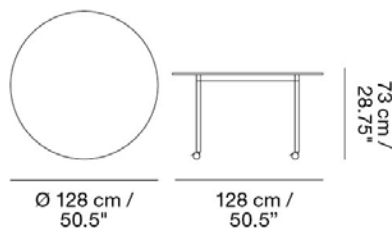

BASE TABLE WITH CASTORS / Ø 128 CM / 50.4"

Designed by Mika Tolvanen

Simple and elegant lines, joined by the functionality of castors. Frame is made from extruded aluminum, painted with an acrylic paint initially developed for outdoor interiors and building facades. Organizes and manage cords and wires with our Cable Management. Our Power Outlet can be added to the Base Table.

Made-to-order: Laminate with ABS or plywood edge in Black or White. Linoleum with plywood edge in Black. Nanolaminate finish in either Black or White. Bases available in Black or White with matching castors with brakes.

Material: Frame and legs in extruded aluminum. Table top in plywood with either laminate, linoleum or water-based lacquered oak veneer surface with plywood edge or chipboard with laminate surface and ABS edges.

MADE-TO-ORDER OPTIONS

ITEM NO.	COLOR	PRICE	MOQ	< MOQ FEE	START-UP FEE	LEAD TIME
64636	White Laminate/ABS/White	EUR 935,80	1	-	-	6 weeks
64516	White Laminate/ABS/Black	EUR 935,80	1	-	-	6 weeks
64561	Black Laminate/ABS/White	EUR 935,80	1	-	-	6 weeks
64441	Black Laminate/ABS/Black	EUR 935,80	1	-	-	6 weeks
64651	White Laminate/Plywood/White	EUR 957,30	1	-	-	6 weeks
64531	White Laminate/Plywood/Black	EUR 957,30	1	-	-	6 weeks
64576	Black Laminate/Plywood/White	EUR 957,30	1	-	-	6 weeks
64456	Black Laminate/Plywood/Black	EUR 957,30	1	-	-	6 weeks
64588	Black Linoleum/Plywood/White	EUR 1.118,40	1	-	-	6 weeks
64468	Black Linoleum/Plywood/Black	EUR 1.118,40	1	-	-	6 weeks
64621	Oak Veneer/Plywood/White	EUR 1.118,40	1	-	-	6 weeks
64501	Oak Veneer/Plywood/Black	EUR 1.118,40	1	-	-	6 weeks
64666	White Nanolaminate/Plywood/White	EUR 1.249,20	1	-	-	6 weeks
64546	White Nanolaminate/Plywood/Black	EUR 1.249,20	1	-	-	6 weeks
64606	Black Nanolaminate/Plywood/White	EUR 1.249,20	1	-	-	6 weeks
64486	Black Nanolaminate/Plywood/Black	EUR 1.249,20	1	-	-	6 weeks

MUUTO