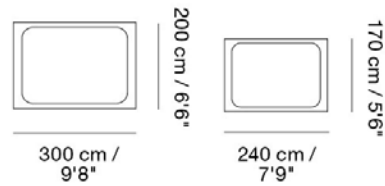

PEBBLE RUG /

Designed by Margrethe Odgaard

Pebble Rug has a diverse and tactile surface, inspired by the sensuous feeling of walking across a pebbled beach. With a handwoven structure, Pebble Rug contrasts the materials of its soft, woolen loops with its sturdy canvas base in a cooling jute yarn.

Material: 60% New Zealand wool & 40% Jute. The rug comes with a canvas backing pasted with synthetic latex which ensures that the rug lay smoothly on the floor.