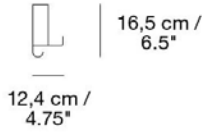

FOLDED SHELVES / 63 X 16,5 CM / 24.75 X 6.5"

Designed by Johan Van Hengel

Made from a single piece of bended steel, the Folded Shelves have a graphically modern expression. To be mounted on wall. Each shelf comes with two bolts for mounting and two hooks for hanging objects on. Use it as a nightstand, in the hallway, kitchen, living room or office.

Material: Acrylic powder coated bended 1.5 mm sheet of steel