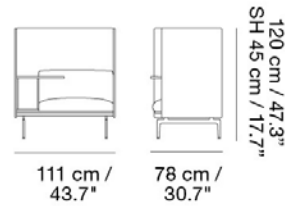

OUTLINE HIGHBACK WORK / LEFT - POLISHED ALUMINUM BASE - SH: 45CM / 17.7"

Designed by Anderssen & Voll

Designed for the needs of the modern workplace, the Outline Highback Work combines a soft, deep seat and simple lines with the highback element, work desk and storage room, creating a private sphere within the room. Here in a higher seat height for workplace environments and hospitality settings. Our Power Outlet can be added to the Outline Sofa.

Please note that this product features a table and storage element on its left-hand side when facing the product. When seated, the table and storage unit will be on the right-hand side.

Material: Polished aluminum legs. Wood and steel construction. Cold foam filling. Table unit is made from robust and organic through-dyed MDF board with matt lacquer.

Textile Upholstery: 7,7 m / 8.43 yds
Leather Upholstery: 15.8 m² / 170.1 ft²

MADE-TO-ORDER OPTIONS

ITEM NO.	COLOR	PRICE	MOQ	< MOQ FEE	START-UP FEE	LEAD TIME
73403	Vancouver - Color 4, 8, 10, 12, 13 & 14	EUR 3.398,30	1	-	-	6 weeks
73417	Remix - All Colors	EUR 3.398,30	1	-	-	6 weeks
73415	Rime - All Colors	EUR 3.667,00	1	-	-	6 weeks
73405	Fiord - All Colors	EUR 3.667,00	1	-	-	6 weeks
73411	Steelcut - All Colors	EUR 3.667,00	1	-	-	6 weeks
73409	Steelcut Trio - All Colors	EUR 3.667,00	1	-	-	6 weeks
73419	Clara - All Colors	EUR 3.667,00	1	-	-	6 weeks
73421	Canvas - All Colors	EUR 3.667,00	1	-	-	6 weeks
73413	Hallingdal - All Colors	EUR 4.025,20	1	-	-	6 weeks
73423	Divina - All Colors	EUR 4.025,20	1	-	-	6 weeks
73425	Divina MD - All Colors	EUR 4.025,20	1	-	-	6 weeks
73427	Divina Melange - All Colors	EUR 4.025,20	1	-	-	6 weeks
73492	Balder - All Colors	EUR 4.114,70	1	-	-	6 weeks
73494	Twill Weave - All Colors	EUR 4.114,70	1	-	-	6 weeks
73441	Vidar - All Colors	EUR 4.114,70	1	-	-	6 weeks
73433	Faux Leather* - All Colors	EUR 3.667,00	1	-	-	6 weeks
73435	Easy Leather - All Colors	EUR 5.237,60	1	-	-	6 weeks
73407	Refine Leather - All Colors	EUR 5.954,00	1	-	-	6 weeks
73429	Endure Leather - All Colors	EUR 6.401,80	1	-	-	6 weeks
73431	COM Textile	EUR 3.398,30	1	-	-	6-12 weeks
73439	COM Imitation Leather	EUR 3.667,00	1	-	-	6-12 weeks
73437	COM Leather	EUR 5.237,60	1	-	-	6-12 weeks
83061	Leather care set - Refine Leather	EUR 15,70	1	-	-	-

MUUTO