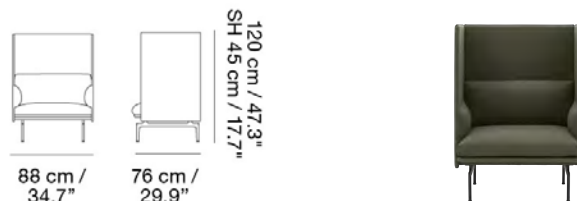

OUTLINE HIGHBACK SOFA / 1-SEATER - BLACK BASE - SH: 45CM / 17.7"

Designed by Anderssen & Voll

Designed with solitary work in mind, the Outline Highback Chair combines a soft, deep seat and clean, refined lines with a highback element, creating a private sphere and shelter within bigger spaces, allowing for the user to focus on the task at hand in an undisturbed work session. Here in a higher seat height for workplace environments and hospitality settings. Our Power Outlet can be added to the Outline Sofa.

Material: Black powder coated aluminum legs. Wood and steel construction. Cold foam filling.

Textile consumption for COM:

Textile Upholstery: 6,8 m / 7.44 yds

Leather Upholstery: 14,2 m² / 150.7 ft²

MADE-TO-ORDER OPTIONS

ITEM NO.	COLOR	PRICE	MOQ	< MOQ FEE	START-UP FEE	LEAD TIME
73694	Vancouver - Color 4, 8, 10, 12, 13 & 14	EUR 2.234,20	1	-	-	8 weeks
73701	Remix - All Colors	EUR 2.234,20	1	-	-	6 weeks
73700	Rime - All Colors	EUR 2.592,40	1	-	-	6 weeks
73695	Fiord - All Colors	EUR 2.592,40	1	-	-	6 weeks
73698	Steelcut - All Colors	EUR 2.592,40	1	-	-	6 weeks
73697	Steelcut Trio - All Colors	EUR 2.592,40	1	-	-	6 weeks
73702	Clara - All Colors	EUR 2.592,40	1	-	-	6 weeks
73703	Canvas - All Colors	EUR 2.592,40	1	-	-	6 weeks
73699	Hallingdal - All Colors	EUR 2.771,50	1	-	-	6 weeks
73704	Divina - All Colors	EUR 2.771,50	1	-	-	6 weeks
73705	Divina MD - All Colors	EUR 2.771,50	1	-	-	6 weeks
73706	Divina Melange - All Colors	EUR 2.771,50	1	-	-	6 weeks
73714	Balder - All Colors	EUR 2.861,00	1	-	-	6 weeks
73715	Twill Weave - All Colors	EUR 2.861,00	1	-	-	6 weeks
73713	Vidar - All Colors	EUR 2.861,00	1	-	-	6 weeks
73709	Faux Leather* - All Colors	EUR 2.592,40	1	-	-	6 weeks
73710	Easy Leather - All Colors	EUR 3.487,90	1	-	-	6 weeks
73696	Refine Leather - All Colors	EUR 4.025,20	1	-	-	6 weeks
73707	Endure Leather - All Colors	EUR 4.652,00	1	-	-	6 weeks
73708	COM Textile	EUR 2.234,20	1	-	-	6-12 weeks
73712	COM Imitation Leather	EUR 2.592,40	1	-	-	6-12 weeks
73711	COM Leather	EUR 3.487,90	1	-	-	6-12 weeks
83061	Leather care set - Refine Leather	EUR 15,70	1	-	-	-