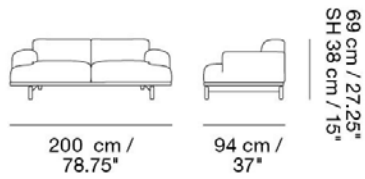

COMPOSE SOFA / 2-SEATER

Designed by Anderssen & Voll

A design with a deep, soft and lounging seat, paired with simple and elegant lines for a harmonious sofa.

Our Power Outlet can be added to the Compose Sofa.

Material: Wooden frame with steel rails and cold-foam filling. Oak legs.

Textile consumption for COM:
7,6 m / 8.3 yds

MADE-TO-ORDER OPTIONS

ITEM NO.	COLOR	PRICE	MOQ	< MOQ FEE	START-UP FEE	LEAD TIME
27201	Vancouver - Color 4, 8, 10, 12, 13 & 14	EUR 2.413,30	1	-	-	8 weeks
27207	Remix - All Colors	EUR 2.413,30	1	-	-	6 weeks
27216	Wooly - All Colors	EUR 2.413,30	1	-	-	6 weeks
27202	Fiord - All Colors	EUR 2.771,50	1	-	-	6 weeks
27206	Rime - All Colors	EUR 2.771,50	1	-	-	6 weeks
27204	Steelcut - All Colors	EUR 2.771,50	1	-	-	6 weeks
27203	Steelcut Trio - All Colors	EUR 2.771,50	1	-	-	6 weeks
27208	Clara - All Colors	EUR 2.771,50	1	-	-	6 weeks
27209	Canvas - All Colors	EUR 2.771,50	1	-	-	6 weeks
27205	Hallingdal - All Colors	EUR 2.950,60	1	-	-	6 weeks
27210	Divina - All Colors	EUR 2.950,60	1	-	-	6 weeks
27211	Divina MD - All Colors	EUR 2.950,60	1	-	-	6 weeks
27212	Divina Melange - All Colors	EUR 2.950,60	1	-	-	6 weeks
27215	COM Textile	EUR 2.413,30	1	-	-	6-12 weeks
00338	Test Sample 1 Sofa - Textile	EUR 2.000,00	1	-	-	4 weeks
27299	Spare Legs - Black	EUR 111,90	1	-	-	1-2 weeks