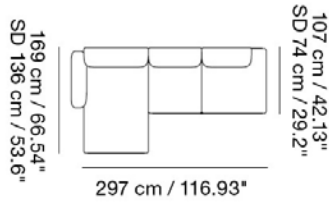

IN SITU MODULAR SOFA / 3-SEATER - CONFIGURATION 9

Designed by Anderssen & Voll

Kindly note that the Ready-To-Ship Options and/or Made-To-Order Inspirations with Frame Configuration and Modules include frame sections, seating modules (H98 + C8O + G98) and linking brackets for the sofa.

Please note that if you want to order this configuration in a different textile option and/or other seating modules, you must order the Made-To-Order Frame Configuration, listed below, along with the desired seating modules in the selected textile.

Please note that the loose In Situ Cushions are not part of any configuration or seating module and must be added separately to your order.

Material: Frame in powder coated steel. Modules in a wood construction with foam, wadding and fiberballs. Upholstered in textile.

READY-TO-SHIP OPTIONS

ITEM NO.	COLOR	PRICE
41945 - 80	Frame Configuration & Modules - Ocean 80	EUR 3.729,70
41915 - 12	Frame Configuration & Modules - Clay 12	EUR 4.666,30

MADE-TO-ORDER INSPIRATION

ITEM NO.	COLOR	PRICE	MOQ	< MOQ FEE	START-UP FEE	LEAD TIME
95075 - 262	Frame Configuration & Modules - Fiord 262	EUR 4.218,60	1	-	-	6 weeks
95135 - 451	Frame Configuration & Modules - Fiord 451	EUR 4.218,60	1	-	-	6 weeks
95015 - 15	Frame Configuration & Modules - Clay 15	EUR 4.666,30	1	-	-	6 weeks
95195 - 554	Frame Configuration & Modules - Vidar 554	EUR 4.666,30	1	-	-	6 weeks

MADE-TO-ORDER OPTIONS

ITEM NO.	COLOR	PRICE	MOQ	< MOQ FEE	START-UP FEE	LEAD TIME
41658	Frame Configuration - Black	EUR 202,40	1	-	-	6 weeks

MUUTO