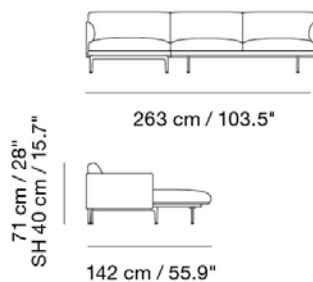

OUTLINE SOFA / CHAISE LONGUE - LEFT - POLISHED ALUMINUM BASE

Designed by Anderssen & Voll

The Outline Series adds new perspectives to the classic Scandinavian design sofas of the 1960's, marrying the ideals of simplicity and function into one. The Outline Series is clean and elegant on the outside with a deep seat and soft cushioning on its inside. Modules cannot be purchased separately. Our Power Outlet can be added to the Outline Sofa.

Please note that this product features a chaise longue element on the left-hand side when facing the product from the front.

Material: Polished aluminum legs. Wood and steel construction. Cold foam filling.

Textile consumption for COM:

Textile Upholstery: 11,9 m / 13.1 yds

Leather Upholstery: 25,1 m² / 270.2 ft²

MADE-TO-ORDER OPTIONS

ITEM NO.	COLOR	PRICE	MOQ	< MOQ FEE	START-UP FEE	LEAD TIME
67401	Vancouver - Color 4, 8, 10, 12, 13 & 14	EUR 4.114,70	1	-	-	8 weeks
67411	Remix - All Colors	EUR 4.114,70	1	-	-	6 weeks
67403	Fiord - All Colors	EUR 4.472,90	1	-	-	6 weeks
67407	Steelcut - All Colors	EUR 4.472,90	1	-	-	6 weeks
67413	Clara - All Colors	EUR 4.472,90	1	-	-	6 weeks
67415	Canvas - All Colors	EUR 4.472,90	1	-	-	6 weeks
67409	Hallingdal - All Colors	EUR 4.741,50	1	-	-	6 weeks
67417	Divina - All Colors	EUR 4.741,50	1	-	-	6 weeks
67419	Divina MD - All Colors	EUR 4.741,50	1	-	-	6 weeks
67421	Divina Melange - All Colors	EUR 4.741,50	1	-	-	6 weeks
67437	Balder - All Colors	EUR 5.058,50	1	-	-	6 weeks
67439	Twill Weave - All Colors	EUR 5.058,50	1	-	-	6 weeks
67435	Vidar - All Colors	EUR 5.058,50	1	-	-	6 weeks
67427	Faux Leather* - All Colors	EUR 4.472,90	1	-	-	6 weeks
67425	Easy Leather - All Colors	EUR 5.954,00	1	-	-	6 weeks
67405	Refine Leather - All Colors	EUR 6.442,90	1	-	-	6 weeks
67423	Endure Leather - All Colors	EUR 7.696,60	1	-	-	6 weeks
67429	COM Textile	EUR 4.114,70	1	-	-	6-12 weeks
67431	COM Imitation Leather	EUR 4.472,90	1	-	-	6-12 weeks
67433	COM Leather	EUR 5.954,00	1	-	-	6-12 weeks
00338	Test Sample 1 Sofa - Textile	EUR 2.000,00	1	-	-	4 weeks
00339	Test Sample 1 Sofa - Leather	EUR 3.500,00	1	-	-	4 weeks
83061	Leather care set - Refine Leather	EUR 15,70	1	-	-	-

MUUTO