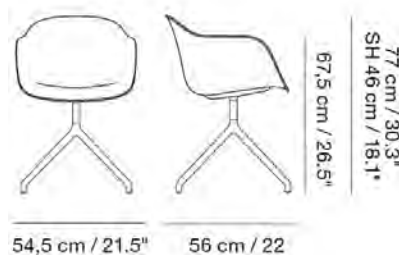

Textile consumption for COM:

Textile Upholstery: 1,2 m / 1.32 yds

Leather Upholstery: 2,2 m² / 23.7 ft²

MADE-TO-ORDER INSPIRATION

ITEM NO.	COLOR	PRICE	MOQ	< MOQ FEE	START-UP FEE	LEAD TIME
55190 - WHIT_432	Balder 432 - Natural White/White	EUR 652,80	1	-	-	5 weeks