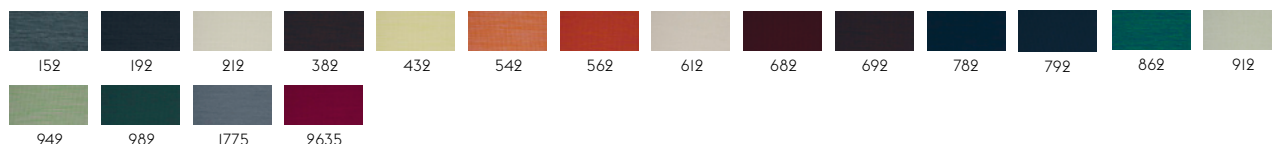

TEXTILE OPTIONS

Striving to work with the best suppliers, the textiles used for Muuto products are by four different companies: Danish Kvadrat and Swedish Nevotex along with both Arve from Italy and Rohlede from Germany—all suppliers that have been selected on the basis of their extensive knowledge within the field and state-of-the-art material qualities.

*Upholstered Muuto products that have the Declare Living Building Challenge Compliant certification only have the certification when upholstered with the following Kvadrat textiles: Canvas, Clara, Divina, Divina MD, Divina Mélange, Fiord, Hallingdal, Remix, Rime, Steelcut, Steelcut Trio and Vidar.

BALDER BY KVADRAT

Designer: Fanny Aronsen

Composition: 68% new wool, 26% cotton, 6% nylon

Durability: 100,000 Martindale / Lightfastness 6

Sustainability: Natural fibres / Sustainable resource. Complies with Greenguard Gold Certification.

132