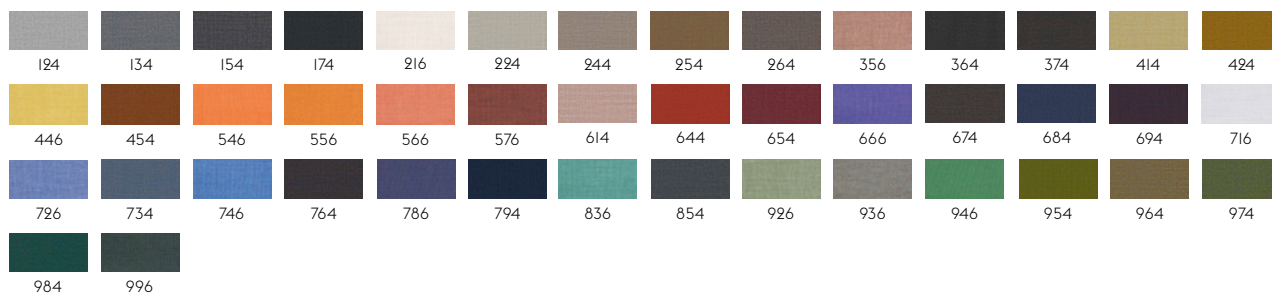

CANVAS BY KVADRAT

Designer: Giulio Ridolfo

Composition: 90% new wool worsted, 10% nylon

Durability: 100,000 Martindale / Lightfastness 5-7 (ISO 1-8)

Sustainability: Complies with both EU ecolabel "The Flower" and Greenguard Gold Certification.

114