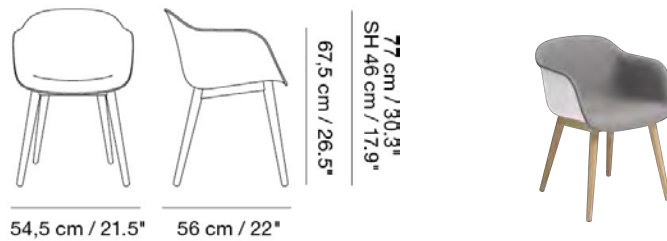

FIBER ARMCHAIR FRONT UPHOLSTERY / WOOD BASE

Designed by Iskos-Berlin

The shell of the Fiber Armchair is designed to balance maximum comfort with minimum space. Plastic glides included. Option of pre-mounted felt glides upon request for orders above 50 chairs.

Material: Shell in plastic composition with up to 25% wood fibers. Option of textile or leather upholstered seat. Wood base in water-based lacquered solid oak or ash. Matching base and shell from pre-selected color range - choose between Black, Grey or Dusty Green. Ochre or White shell is available with optional base color. Wood base in Stained Dark Brown or Oak is available with optional shell color.

Textile consumption for COM:

Textile Upholstery: 1,2 m / 1.32 yds

Leather Upholstery: 2,2 m² / 23.7 ft²

MADE-TO-ORDER OPTIONS

ITEM NO.	COLOR	PRICE	MOQ	< MOQ FEE	START-UP FEE	LEAD TIME
50585	Remix - Matching Shell/Base	EUR 500,60	1	-	-	5 weeks
50586	Remix - Ochre Shell/Base	EUR 500,60	1	-	-	5 weeks
50587	Remix - White Shell/Base	EUR 500,60	1	-	-	5 weeks
57270	Remix - Shell/Stained Dark Brown Base	EUR 500,60	1	-	-	5 weeks
50699	Wooly - Matching Shell/Base	EUR 500,60	1	-	-	5 weeks
50702	Wooly - Ochre Shell/Base	EUR 500,60	1	-	-	5 weeks
57120	Wooly - White Shell/Base	EUR 500,60	1	-	-	5 weeks
57302	Wooly - Shell/Stained Dark Brown Base	EUR 500,60	1	-	-	5 weeks
50588	Steelcut - Matching Shell/Base	EUR 586,50	1	-	-	5 weeks
50589	Steelcut - Ochre Shell/Base	EUR 586,50	1	-	-	5 weeks
50590	Steelcut - White Shell/Base	EUR 586,50	1	-	-	5 weeks
57271	Steelcut - Shell/Stained Dark Brown Base	EUR 586,50	1	-	-	5 weeks
50591	Steelcut Trio - Matching Shell/Base	EUR 586,50	1	-	-	5 weeks
50592	Steelcut Trio - Ochre Shell/Base	EUR 586,50	1	-	-	5 weeks
50593	Steelcut Trio - White Shell/Base	EUR 586,50	1	-	-	5 weeks
57272	Steelcut Trio - Shell/Stained Dark Brown Base	EUR 586,50	1	-	-	5 weeks
57103	Forest Nap - Matching Shell/Base	EUR 586,50	1	-	-	5 weeks
57104	Forest Nap - Ochre Shell/Base	EUR 586,50	1	-	-	5 weeks
57105	Forest Nap - White Shell/Base	EUR 586,50	1	-	-	5 weeks
57318	Forest Nap - Shell/Stained Dark Brown base	EUR 586,50	1	-	-	5 weeks
50606	Clara - Matching Shell/Base	EUR 586,50	1	-	-	5 weeks
50607	Clara - Ochre Shell/Base	EUR 586,50	1	-	-	5 weeks
50608	Clara - White Shell/Base	EUR 586,50	1	-	-	5 weeks
57277	Clara - Shell/Stained Dark Brown Base	EUR 586,50	1	-	-	5 weeks
50609	Canvas - Matching Shell/Base	EUR 586,50	1	-	-	5 weeks
50610	Canvas - Ochre Shell/Base	EUR 586,50	1	-	-	5 weeks
50611	Canvas - White Shell/Base	EUR 586,50	1	-	-	5 weeks
57278	Canvas - Shell/Stained Dark Brown Base	EUR 586,50	1	-	-	5 weeks
50594	Hallingdal - Matching Shell/Base	EUR 625,90	1	-	-	5 weeks
50595	Hallingdal - Ochre Shell/Base	EUR 625,90	1	-	-	5 weeks
50596	Hallingdal - White Shell/Base	EUR 625,90	1	-	-	5 weeks
57273	Hallingdal - Shell/Stained Dark Brown Base	EUR 625,90	1	-	-	5 weeks
50597	Divina - Matching Shell/Base	EUR 625,90	1	-	-	5 weeks
50598	Divina - Ochre Shell/Base	EUR 625,90	1	-	-	5 weeks
50599	Divina - White Shell/Base	EUR 625,90	1	-	-	5 weeks
57274	Divina - Shell/Stained Dark Brown Base	EUR 625,90	1	-	-	5 weeks
50612	Divina MD - Matching Shell/Base	EUR 625,90	1	-	-	5 weeks
50613	Divina MD - Ochre Shell/Base	EUR 625,90	1	-	-	5 weeks
50614	Divina MD - White Shell/Base	EUR 625,90	1	-	-	5 weeks
57279	Divina MD - Shell/Stained Dark Brown Base	EUR 625,90	1	-	-	5 weeks
50615	Divina Melange - Matching Shell/Base	EUR 625,90	1	-	-	5 weeks

MUUTO