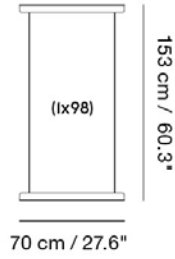

IN SITU MODULAR SOFA / FRAME SECTION CHAISE LOUNGE (1 X 98)

Designed by Anderssen & Voll

Create your own In Situ Modular Sofa by combining frame sections by following the In Situ Modular Sofa Guidelines. A frame section should always be accompanied by a matching seating module.

A configuration with chaise longue modules H98 or I98 must be created using at least 2 sections in total.

Kindly note that linking brackets must always be used when joining together frame sections.

Material: Frame in powder coated steel.

MADE-TO-ORDER OPTIONS

ITEM NO.	COLOR	PRICE	MOQ	< MOQ FEE	START-UP FEE	LEAD TIME
41564	Black	EUR 67,20	1	-	-	6 weeks