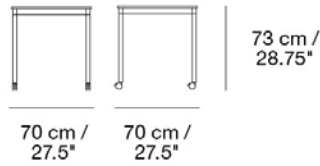

BASE TABLE WITH CASTORS / 70 X 70 CM / 27.6 X 27.6"

Designed by Mika Tolvanen

Simple and elegant lines, joined by the functionality of castors. Frame is made from extruded aluminum, painted with an acrylic paint initially developed for outdoor interiors and building facades. Organizes and manage cords and wires with our Cable Management. Our Power Outlet can be added to the Base Table.

Made-to-order: Laminate with ABS or plywood edge in Black or White. Linoleum with plywood edge in Black. Nanolaminate finish in either Black or White. Bases available in Black or White with matching castors with brakes.

Material: Frame and legs in extruded aluminum. Table top in plywood with either laminate, linoleum or water-based lacquered oak veneer surface with plywood edge or chipboard with laminate surface and ABS edges.

MADE-TO-ORDER OPTIONS

ITEM NO.	COLOR	PRICE	MOQ	< MOQ FEE	START-UP FEE	LEAD TIME
64633	White Laminate/ABS/White	EUR 855,20	1	-	-	6 weeks
64513	White Laminate/ABS/Black	EUR 855,20	1	-	-	6 weeks
64558	Black Laminate/ABS/White	EUR 855,20	1	-	-	6 weeks
64438	Black Laminate/ABS/Black	EUR 855,20	1	-	-	6 weeks
64648	White Laminate/Plywood/White	EUR 867,70	1	-	-	6 weeks
64528	White Laminate/Plywood/Black	EUR 867,70	1	-	-	6 weeks
64573	Black Laminate/Plywood/White	EUR 867,70	1	-	-	6 weeks
64453	Black Laminate/Plywood/Black	EUR 867,70	1	-	-	6 weeks
64585	Black Linoleum/Plywood/White	EUR 882,00	1	-	-	6 weeks
64465	Black Linoleum/Plywood/Black	EUR 882,00	1	-	-	6 weeks
64618	Oak Veneer/Plywood/White	EUR 894,60	1	-	-	6 weeks
64498	Oak Veneer/Plywood/Black	EUR 894,60	1	-	-	6 weeks
64663	White Nanolaminate/Plywood/White	EUR 1.070,10	1	-	-	6 weeks
64543	White Nanolaminate/Plywood/Black	EUR 1.070,10	1	-	-	6 weeks
64603	Black Nanolaminate/Plywood/White	EUR 1.070,10	1	-	-	6 weeks
64483	Black Nanolaminate/Plywood/Black	EUR 1.070,10	1	-	-	6 weeks

MUUTO