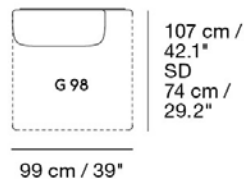

IN SITU MODULAR SOFA / RIGHT OPEN-ENDED MODULE (G98)

Designed by Anderssen & Voll

Kindly note that the item numbers of this product are seating modules only.

To complete the sofa, select a matching frame configuration or find your desired frame sections and linking brackets and add their item numbers separately to your order to complete the sofa. For this, kindly refer to the In Situ Modular Sofa Guidelines in this pricelist.

Please note that this product features an open end on the right-hand side when facing the product from the front.

Material: Modules in a wood construction with foam, wadding and fiberballs. Upholstered in textile.

Textile consumption for COM:

3,31 m / 3.62 yds

READY-TO-SHIP OPTIONS

ITEM NO.	COLOR	PRICE
41135 - 80	Ocean 80	EUR 1.028,90
41126 - 12	Clay 12	EUR 1.249,20

MADE-TO-ORDER INSPIRATION

ITEM NO.	COLOR	PRICE	MOQ	< MOQ FEE	START-UP FEE	LEAD TIME
41144 - 262	Fiord 262	EUR 1.159,60	1	-	-	6 weeks
41144 - 451	Fiord 451	EUR 1.159,60	1	-	-	6 weeks
41126 - 15	Clay 15	EUR 1.249,20	1	-	-	6 weeks
41189 - 554	Vidar 554	EUR 1.249,20	1	-	-	6 weeks

MADE-TO-ORDER OPTIONS

ITEM NO.	COLOR	PRICE	MOQ	< MOQ FEE	START-UP FEE	LEAD TIME
41135	Ocean - Color 3, 21, 32, 50, 52, 80 & 601	EUR 1.028,90	1	-	-	6 weeks
41144	Fiord - All Colors	EUR 1.159,60	1	-	-	6 weeks
41153	Hallingdal - All Colors	EUR 1.208,00	1	-	-	6 weeks
41162	Divina - All Colors	EUR 1.208,00	1	-	-	6 weeks
41171	Divina MD - All Colors	EUR 1.208,00	1	-	-	6 weeks
41180	Divina Melange - All Colors	EUR 1.208,00	1	-	-	6 weeks
41126	Clay - Color 1, 3, 6, 7, 9, 10, 12, 13, 14, 15 & 17	EUR 1.249,20	1	-	-	6 weeks
41189	Vidar - All Colors	EUR 1.249,20	1	-	-	6 weeks
41234	COM Textile	EUR 1.028,90	1	-	-	6-12 weeks

MUUTO