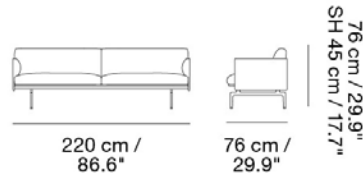

OUTLINE STUDIO SOFA / 220CM / 86.6" - POLISHED ALUMINUM BASE - SH: 45CM / 17.7"

Designed by Anderssen & Voll

Slimming down the elegant proportions of the Outline Sofa into a studio version, allowing for the design to be implemented into compact homes, hotel rooms, breakout areas and lobbies. Here in a higher seat height for workplace environments and hospitality settings. Our Power Outlet can be added to the Outline Studio Sofa.

Material: Polished aluminum legs. Wood and steel construction. Cold foam filling.

Textile consumption for COM:

Textile Upholstery: 8 m / 8.22 yds

Leather Upholstery: 17,4 m² / 187.3 ft²

MADE-TO-ORDER OPTIONS

ITEM NO.	COLOR	PRICE	MOQ	< MOQ FEE	START-UP FEE	LEAD TIME
73562	Vancouver - Color 4, 8, 10, 12, 13 & 14	EUR 2.592,40	1	-	-	8 weeks
73569	Remix - All Colors	EUR 2.592,40	1	-	-	6 weeks
73568	Rime - All Colors	EUR 3.040,10	1	-	-	6 weeks
73563	Fiord - All Colors	EUR 3.040,10	1	-	-	6 weeks
73566	Steelcut - All Colors	EUR 3.040,10	1	-	-	6 weeks
73565	Steelcut Trio - All Colors	EUR 3.040,10	1	-	-	6 weeks
73570	Clara - All Colors	EUR 3.040,10	1	-	-	6 weeks
73571	Canvas - All Colors	EUR 3.040,10	1	-	-	6 weeks
73567	Hallingdal - All Colors	EUR 3.219,20	1	-	-	6 weeks
73572	Divina - All Colors	EUR 3.219,20	1	-	-	6 weeks
73573	Divina MD - All Colors	EUR 3.219,20	1	-	-	6 weeks
73574	Divina Melange - All Colors	EUR 3.219,20	1	-	-	6 weeks
73582	Balder - All Colors	EUR 3.398,30	1	-	-	6 weeks
73583	Twill Weave - All Colors	EUR 3.398,30	1	-	-	6 weeks
73581	Vidar - All Colors	EUR 3.398,30	1	-	-	6 weeks
73577	Faux Leather* - All Colors	EUR 3.040,10	1	-	-	6 weeks
73578	Easy Leather - All Colors	EUR 4.025,20	1	-	-	6 weeks
73564	Refine Leather - All Colors	EUR 4.831,10	1	-	-	6 weeks
73575	Endure Leather - All Colors	EUR 5.547,50	1	-	-	6 weeks
73576	COM Textile	EUR 2.592,40	1	-	-	6-12 weeks
73580	COM Imitation Leather	EUR 3.040,10	1	-	-	6-12 weeks
73579	COM Leather	EUR 4.025,20	1	-	-	6-12 weeks
00338	Test Sample 1 Sofa - Textile	EUR 2.000,00	1	-	-	4 weeks
00339	Test Sample 1 Sofa - Leather	EUR 3.500,00	1	-	-	4 weeks
83061	Leather care set - Refine Leather	EUR 15,70	1	-	-	-