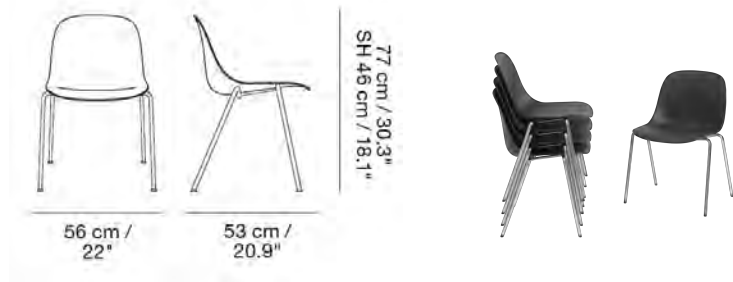

FIBER SIDE CHAIR / A-BASE

Designed by Iskos-Berlin

Fiber A-base has the same light expression as the Fiber Side Chair, made in an extremely durable and practical stackable contract version. By stacking onto the chrome base instead of the seat, the shells avoid scratches and indents. Up to 15 non-upholstered chairs can be stacked together.

Material: Shell in plastic composition with up to 25% wood fibers. Up to 15 shell and 10 upholstered chairs can be stacked together.

Textile consumption for COM:

Textile Upholstery: 1,4 m / 1.54 yds

Leather Upholstery: 2,2 m² / 23.7 ft²

MADE-TO-ORDER OPTIONS

ITEM NO.	COLOR	PRICE	MOQ	< MOQ FEE	START-UP FEE	LEAD TIME
25464	Black/Chrome	EUR 210,40	1	-	-	5 weeks
25465	Grey/Chrome	EUR 210,40	1	-	-	5 weeks
25467	Dusty Green/Chrome	EUR 210,40	1	-	-	5 weeks
25468	Ochre/Chrome	EUR 210,40	1	-	-	5 weeks
25469	Natural White/Chrome	EUR 210,40	1	-	-	5 weeks
25306	Remix - All Colors	EUR 428,90	1	-	-	5 weeks
70281	Wooly - All Colors	EUR 428,90	1	-	-	5 weeks
25309	Steelcut - All Colors	EUR 500,60	1	-	-	5 weeks
25310	Steelcut Trio - All Colors	EUR 500,60	1	-	-	5 weeks
57048	Forest Nap - All Colors	EUR 500,60	1	-	-	5 weeks
25313	Clara - All Colors	EUR 500,60	1	-	-	5 weeks
25314	Canvas - All Colors	EUR 500,60	1	-	-	5 weeks
25311	Hallingdal - All Colors	EUR 545,30	1	-	-	5 weeks
25312	Divina - All Colors	EUR 545,30	1	-	-	5 weeks
25315	Divina MD - All Colors	EUR 545,30	1	-	-	5 weeks
25316	Divina Melange - All Colors	EUR 545,30	1	-	-	5 weeks
55046	Hero - All Colors	EUR 545,30	1	-	-	5 weeks
55163	Balder - All Colors	EUR 545,30	1	-	-	5 weeks
55280	Twill Weave - All Colors	EUR 545,30	1	-	-	5 weeks
25318	COM Textile	EUR 428,90	1	-	-	6 weeks
00335	Test Sample - 1 Chair	EUR 500,00	4	-	-	6 weeks

MUUTO