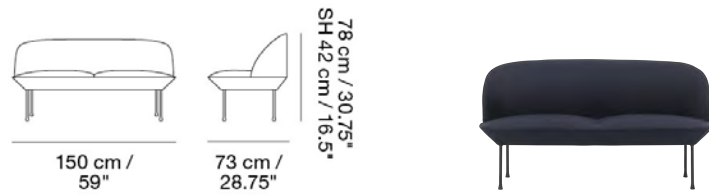

OSLO SOFA / 2-SEATER

Designed by Anderssen & Voll

The Oslo Sofa Series combines playful, geometric lines with a light form and comfortable seat for a refined lounging experience, perfect for lobbies, lounge areas, hospitality settings, private homes and more.

Material: Steel frame, moulded foam & textile from Kvadrat. Made-to-order textiles with option of Dark Grey, Light Grey, Black, Yellow, Burnt Yellow, Navy Blue or Chrome legs.

Textile consumption for COM:
3,8 m / 4.2 yds

READY-TO-SHIP OPTIONS

ITEM NO.	COLOR	PRICE
15021 - DKGY_180	Steelcut 180/Dark Grey	EUR 2.234,20
15023 - DKGY_966	Steelcut Trio 966/Dark Grey	EUR 2.234,20
14821 - DKGY_151	Fiord 151/Dark Grey	EUR 2.234,20
14821 - LIGY_551	Fiord 551/Light Grey	EUR 2.234,20

MADE-TO-ORDER OPTIONS

ITEM NO.	COLOR	PRICE	MOQ	< MOQ FEE	START-UP FEE	LEAD TIME
14821	Fiord - All Colors	EUR 2.234,20	1	-	-	6 weeks
15021	Steelcut - All Colors	EUR 2.234,20	1	-	-	6 weeks
15023	Steelcut Trio - All Colors	EUR 2.234,20	1	-	-	6 weeks
15020	Clara - All Colors	EUR 2.234,20	1	-	-	6 weeks
15024	Canvas - All Colors	EUR 2.234,20	1	-	-	6 weeks
15022	Hallingdal - All Colors	EUR 2.413,30	1	-	-	6 weeks
15027	Divina - All Colors	EUR 2.413,30	1	-	-	6 weeks
15028	Divina MD - All Colors	EUR 2.413,30	1	-	-	6 weeks
15029	Divina Melange - All Colors	EUR 2.413,30	1	-	-	6 weeks
30133	Vidar - All Colors	EUR 2.592,40	1	-	-	6 weeks
19311	Faux Leather* - All Colors	EUR 2.234,20	1	-	-	8 weeks
15026	COM Textile	EUR 2.234,20	1	-	-	8 weeks
14822	COM Imitation Leather	EUR 2.234,20	1	-	-	8 weeks
00338	Test Sample 1 Sofa - Textile	EUR 2.000,00	1	-	-	4 weeks