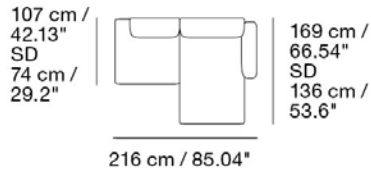

IN SITU MODULAR SOFA / 2-SEATER - CONFIGURATION 7

Designed by Anderssen & Voll

Kindly note that the Ready-To-Ship Options and/or Made-To-Order Inspirations with Frame Configuration and Modules include frame sections, seating modules (F98 + I98) and linking brackets for the sofa.

Please note that if you want to order this configuration in a different textile option and/or other seating modules, you must order the Made-To-Order Frame Configuration, listed below, along with the desired seating modules in the selected textile.

Please note that the loose In Situ Cushions are not part of any configuration or seating module and must be added separately to your order.

Material: Frame in powder coated steel. Modules in a wood construction with foam, wadding and fiberballs. Upholstered in textile.

READY-TO-SHIP OPTIONS

ITEM NO.	COLOR	PRICE
41936 - 80	Frame Configuration & Modules - Ocean 80	EUR 2.771,50
41906 - 12	Frame Configuration & Modules - Clay 12	EUR 3.439,50

MADE-TO-ORDER INSPIRATION

ITEM NO.	COLOR	PRICE	MOQ	< MOQ FEE	START-UP FEE	LEAD TIME
95066 - 262	Frame Configuration & Modules - Fiord 262	EUR 3.081,30	1	-	-	6 weeks
95126 - 451	Frame Configuration & Modules - Fiord 451	EUR 3.081,30	1	-	-	6 weeks
95006 - 15	Frame Configuration & Modules - Clay 15	EUR 3.439,50	1	-	-	6 weeks
95186 - 554	Frame Configuration & Modules - Vidar 554	EUR 3.439,50	1	-	-	6 weeks

MADE-TO-ORDER OPTIONS

ITEM NO.	COLOR	PRICE	MOQ	< MOQ FEE	START-UP FEE	LEAD TIME
41606	Frame Configuration - Black	EUR 135,20	1	-	-	6 weeks