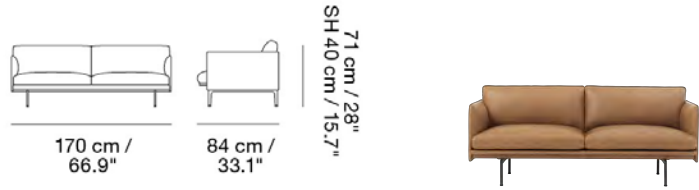

OUTLINE SOFA / 2-SEATER - BLACK BASE

Designed by Anderssen & Voll

The Outline Series adds new perspectives to the classic Scandinavian design sofas of the 1960's, marrying the ideals of simplicity and function into one. The Outline Series is clean and elegant on the outside with a deep seat and soft cushioning on its inside. Our Power Outlet can be added to the Outline Sofa.

Material: Black powder coated aluminum legs. Wood and steel construction. Cold foam filling.

Textile consumption for COM:
Textile Upholstery: 7,9 m / 8.6 yds
Leather Upholstery: 17,5 m² / 188.4 ft²

READY-TO-SHIP OPTIONS

ITEM NO.	COLOR	PRICE
27001 - 14	Vancouver 14	EUR 2.413,30
27008 - 163	Remix 163	EUR 2.413,30
27002 - 961	Fiord 961	EUR 2.771,50
27020 - 554	Vidar 554	EUR 3.040,10
27003 - COGN	Refine Leather - Cognac	EUR 4.293,80
27003 - BLCK	Refine Leather - Black	EUR 4.293,80

MADE-TO-ORDER OPTIONS

ITEM NO.	COLOR	PRICE	MOQ	< MOQ FEE	START-UP FEE	LEAD TIME
27001	Vancouver - Color 4, 8, 10, 12 & 13	EUR 2.413,30	1	-	-	8 weeks
27008	Remix - All Colors	EUR 2.413,30	1	-	-	6 weeks
27002	Fiord - All Colors	EUR 2.771,50	1	-	-	6 weeks
27007	Rime - All Colors	EUR 2.771,50	1	-	-	6 weeks
27005	Steelcut - All Colors	EUR 2.771,50	1	-	-	6 weeks
27004	Steelcut Trio - All Colors	EUR 2.771,50	1	-	-	6 weeks
27009	Clara - All Colors	EUR 2.771,50	1	-	-	6 weeks
27010	Canvas - All Colors	EUR 2.771,50	1	-	-	6 weeks
27006	Hallingdal - All Colors	EUR 2.950,60	1	-	-	6 weeks
27011	Divina - All Colors	EUR 2.950,60	1	-	-	6 weeks
27012	Divina MD - All Colors	EUR 2.950,60	1	-	-	6 weeks
27013	Divina Melange - All Colors	EUR 2.950,60	1	-	-	6 weeks
26981	Balder - All Colors	EUR 3.040,10	1	-	-	6 weeks
26982	Twill Weave - All Colors	EUR 3.040,10	1	-	-	6 weeks
27020	Vidar - All Colors	EUR 3.040,10	1	-	-	6 weeks
27016	Faux Leather* - All Colors	EUR 2.771,50	1	-	-	6 weeks
27017	Easy Leather - All Colors	EUR 3.667,00	1	-	-	6 weeks
27003	Refine Leather - All Colors	EUR 4.293,80	1	-	-	6 weeks
27014	Endure Leather - All Colors	EUR 4.969,00	1	-	-	6 weeks
27015	COM Textile	EUR 2.413,30	1	-	-	6-12 weeks
27019	COM Imitation Leather	EUR 2.771,50	1	-	-	6-12 weeks
27018	COM Leather	EUR 3.667,00	1	-	-	6-12 weeks
00338	Test Sample 1 Sofa - Textile	EUR 2.000,00	1	-	-	4 weeks
00339	Test Sample 1 Sofa - Leather	EUR 3.500,00	1	-	-	4 weeks
83061	Leather care set - Refine Leather	EUR 15,70	1	-	-	-

MUUTO