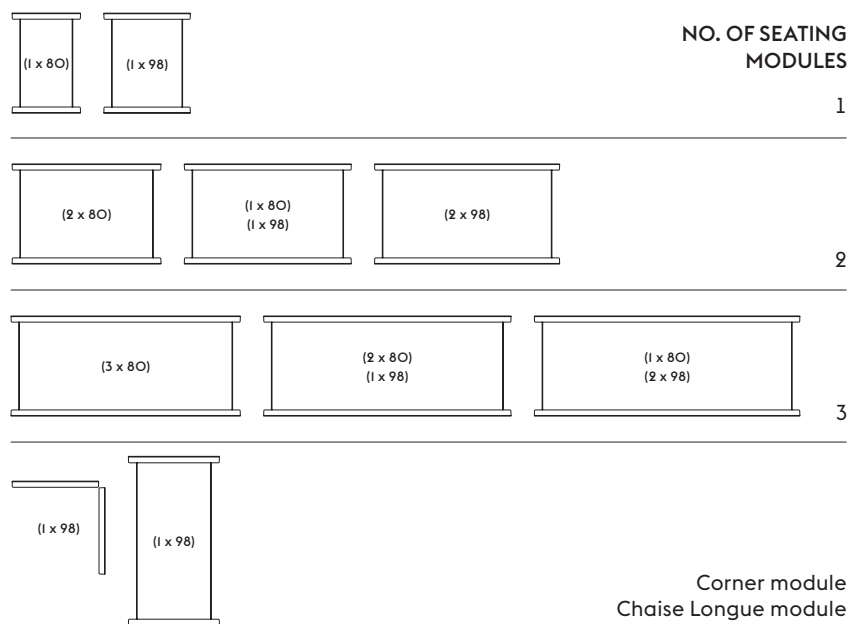

2. FRAME SECTIONS

Choose the frame section(s) that match the seating modules of the desired configuration (10 frame sections to choose from in total). We recommend using as few frame sections as possible when creating your own configuration for a clean appearance. A Frame Corner Section must always be supported by sections in the two open directions. A configuration with chaise longue modules H98 or I98 must be created using at least 2 sections in total.