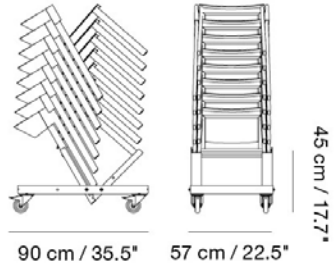

COVER SIDE CHAIR / TRANSPORT TROLLEY

The Cover Transport Trolley is designed to move and store away Cover Side Chairs. Can withstand a weight load of 400 kg and fit 10 Cover Side Chairs, both non-upholstered and upholstered versions.

Material: 6 mm powder coated flat steel. High quality wheels from Tente.

READY-TO-SHIP OPTIONS

ITEM NO.	COLOR	PRICE
99009	Black	EUR 536,40

MUUTO