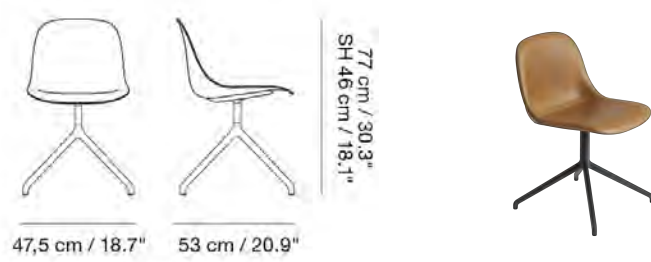

FIBER SIDE CHAIR / SWIVEL BASE W.O. RETURN

Designed by Iskos-Berlin

The open form of the Fiber Side Chair creates a versatile and light expression. Shell is made in an innovative wood fiber plastic composite for a deep, matte surface and soft touch. Option of pre-mounted felt glides upon request for orders above 50 chairs.

Material: Shell in plastic composition with up to 25% wood fibers. Swivel base in aluminum. Made-to-order textile and leather with base color option of Black, White, Grey, Dusty Green or Polished Aluminum.

Textile consumption for COM:

Textile Upholstery: 1,4 m / 1.54 yds

Leather Upholstery: 2,2 m² / 23.7 ft²

READY-TO-SHIP OPTIONS

ITEM NO.	COLOR	PRICE
25170	Black/Black	EUR 273,10
25171	Grey/Grey	EUR 273,10
25173	Dusty Green/Dusty Green	EUR 273,10
25174	Ochre/Black	EUR 273,10
25175	Natural White/White	EUR 273,10
23410 - GREY_133	Remix 133/Grey	EUR 514,90
23410 - BLCK_183	Remix 183/Black	EUR 514,90
23415 - BLCK_BLCK	Refine Leather - Black/Black	EUR 849,80
23415 - BLCK_COGN	Refine Leather - Cognac/Black	EUR 849,80

MADE-TO-ORDER INSPIRATION

ITEM NO.	COLOR	PRICE	MOQ	< MOQ FEE	START-UP FEE	LEAD TIME
55135 - WHIT_432	Balder 432/White	EUR 634,90	1	-	-	5 weeks
55252 - CHRO_780	Twill Weave 780/Polished Aluminum	EUR 634,90	1	-	-	5 weeks
55252 - GREY_620	Twill Weave 620/Grey	EUR 634,90	1	-	-	5 weeks

MADE-TO-ORDER OPTIONS

ITEM NO.	COLOR	PRICE	MOQ	< MOQ FEE	START-UP FEE	LEAD TIME
23410	Remix - All Colors	EUR 514,90	1	-	-	5 weeks
70208	Wooly - All Colors	EUR 514,90	1	-	-	5 weeks
23411	Steelcut - All Colors	EUR 572,20	1	-	-	5 weeks
23412	Steelcut Trio - All Colors	EUR 572,20	1	-	-	5 weeks
57020	Forest Nap - All Colors	EUR 572,20	1	-	-	5 weeks
23417	Clara - All Colors	EUR 572,20	1	-	-	5 weeks
23418	Canvas - All Colors	EUR 572,20	1	-	-	5 weeks
23413	Hallingdal - All Colors	EUR 634,90	1	-	-	5 weeks
23414	Divina - All Colors	EUR 634,90	1	-	-	5 weeks
23419	Divina MD - All Colors	EUR 634,90	1	-	-	5 weeks
23420	Divina Melange - All Colors	EUR 634,90	1	-	-	5 weeks
55018	Hero - All Colors	EUR 634,90	1	-	-	5 weeks
55135	Balder - All Colors	EUR 634,90	1	-	-	5 weeks
55252	Twill Weave - All Colors	EUR 634,90	1	-	-	5 weeks
23422	Faux Leather* - All Colors	EUR 634,90	1	-	-	6 weeks
23423	Easy Leather - All Colors	EUR 747,70	1	-	-	5 weeks
23415	Refine Leather - All Colors	EUR 849,80	1	-	-	5 weeks
23416	Endure Leather - All Colors	EUR 873,10	1	-	-	5 weeks
23421	COM Textile	EUR 514,90	1	-	-	6 weeks
23424	COM Imitation Leather	EUR 634,90	1	-	-	6 weeks
23425	COM Leather	EUR 747,70	1	-	-	6 weeks

MUUTO