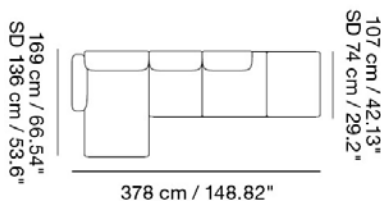

IN SITU MODULAR SOFA / 4-SEATER - CONFIGURATION 5

Designed by Anderssen & Voll

Kindly note that the Ready-To-Ship Options and/or Made-To-Order Inspirations with Frame Configuration and Modules include frame sections, seating modules (H98 + C8O + G98 + D8O) and linking brackets for the sofa.

Please note that if you want to order this configuration in a different textile option and/or other seating modules, you must order the Made-To-Order Frame Configuration, listed below, along with the desired seating modules in the selected textile.

Please note that the loose In Situ Cushions are not part of any configuration or seating module and must be added separately to your order.

Material: Frame in powder coated steel. Modules in a wood construction with foam, wadding and fiberballs. Upholstered in textile.

READY-TO-SHIP OPTIONS

ITEM NO.	COLOR	PRICE
41950 - 80	Frame Configuration & Modules - Ocean 80	EUR 4.329,60
41920 - 12	Frame Configuration & Modules - Clay 12	EUR 5.355,80

MADE-TO-ORDER INSPIRATION

ITEM NO.	COLOR	PRICE	MOQ	< MOQ FEE	START-UP FEE	LEAD TIME
95080 - 262	Frame Configuration & Modules - Fiord 262	EUR 4.866,90	1	-	-	6 weeks
95140 - 451	Frame Configuration & Modules - Fiord 451	EUR 4.866,90	1	-	-	6 weeks
95020 - 15	Frame Configuration & Modules - Clay 15	EUR 5.355,80	1	-	-	6 weeks
95200 - 554	Frame Configuration & Modules - Vidar 554	EUR 5.355,80	1	-	-	6 weeks

MADE-TO-ORDER OPTIONS

ITEM NO.	COLOR	PRICE	MOQ	< MOQ FEE	START-UP FEE	LEAD TIME
41704	Frame Configuration - Black	EUR 269,50	1	-	-	6 weeks

MUUTO