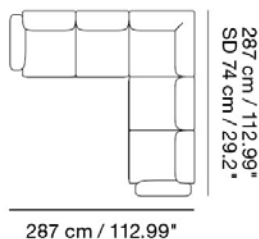

IN SITU MODULAR SOFA / CORNER - CONFIGURATION I

Designed by Anderssen & Voll

Kindly note that the Ready-To-Ship Options and/or Made-To-Order Inspirations with Frame Configuration and Modules include frame sections, seating modules (A8O + C8O + E98 + C8O + B8O) and linking brackets for the sofa.

Please note that if you want to order this configuration in a different textile option and/or other seating modules, you must order the Made-To-Order Frame Configuration, listed below, along with the desired seating modules in the selected textile.

Please note that the loose In Situ Cushions are not part of any configuration or seating module and must be added separately to your order.

Material: Frame in powder coated steel. Modules in a wood construction with foam, wadding and fiberballs. Upholstered in textile.

READY-TO-SHIP OPTIONS

ITEM NO.	COLOR	PRICE
41951 - 80	Frame Configuration & Modules - Ocean 80	EUR 5.963,90
41921 - 12	Frame Configuration & Modules - Clay 12	EUR 7.479,00

MADE-TO-ORDER INSPIRATION

ITEM NO.	COLOR	PRICE	MOQ	< MOQ FEE	START-UP FEE	LEAD TIME
95081 - 262	Frame Configuration & Modules - Fiord 262	EUR 6.859,30	1	-	-	6 weeks
95141 - 451	Frame Configuration & Modules - Fiord 451	EUR 6.859,30	1	-	-	6 weeks
95021 - 15	Frame Configuration & Modules - Clay 15	EUR 7.479,00	1	-	-	6 weeks
95201 - 554	Frame Configuration & Modules - Vidar 554	EUR 7.479,00	1	-	-	6 weeks

MADE-TO-ORDER OPTIONS

ITEM NO.	COLOR	PRICE	MOQ	< MOQ FEE	START-UP FEE	LEAD TIME
41800	Frame Configuration - Black	EUR 337,60	1	-	-	6 weeks

MUUTO