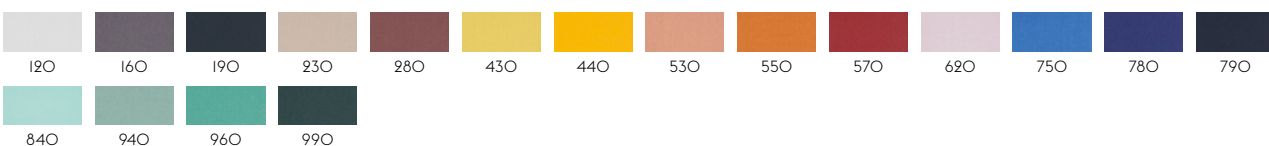

TWILL WEAVE BY KVADRAT

Designer: Jonathan Olivares
Composition: 90% new wool (worsted), 10% nylon
Durability: 60.000 Martindale
Sustainability: Complies with both EU ecolabel "The Flower" and Greenguard Gold Certification.

IIO