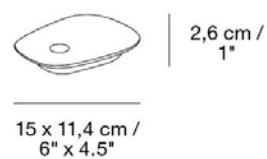

READY-TO-SHIP OPTIONS

ITEM NO.	COLOR	PRICE
16001	Sand	EUR 31,30
16003	Tangerine	EUR 31,30
16005	Yellow	EUR 31,30