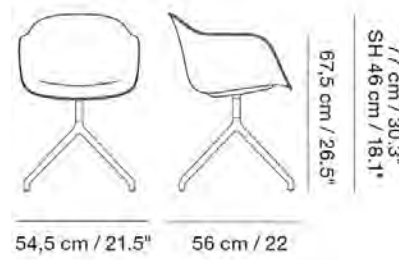

FIBER ARMCHAIR / SWIVEL BASE W. RETURN

Designed by Iskos-Berlin

The shell of the Fiber Armchair is designed to balance maximum comfort with minimum space. Option of pre-mounted felt glides upon request for orders above 50 chairs.

Material: Shell in plastic composition with up to 25% wood fibers. Swivel base in die casted aluminum. Made-to-order textile and leather with base color option of Black, White, Grey, Dusty Green or Polished Aluminum.

Textile consumption for COM:

Textile Upholstery: 1,5 m / 1.64 yds

Leather Upholstery: 3 m² / 32.3 ft²

MADE-TO-ORDER OPTIONS

ITEM NO.	COLOR	PRICE	MOQ	< MOQ FEE	START-UP FEE	LEAD TIME
70201	Black/Black	EUR 384,20	1	-	-	5 weeks
70202	Grey/Grey	EUR 384,20	1	-	-	5 weeks
70204	Dusty Green/Dusty Green	EUR 384,20	1	-	-	5 weeks
70205	Ochre/Black	EUR 384,20	1	-	-	5 weeks
70206	Natural White/White	EUR 384,20	1	-	-	5 weeks
20164	Remix - All Colors	EUR 604,40	1	-	-	5 weeks
70213	Wooly - All Colors	EUR 604,40	1	-	-	5 weeks
20165	Steelcut - All Colors	EUR 670,70	1	-	-	5 weeks
20166	Steelcut Trio - All Colors	EUR 670,70	1	-	-	5 weeks
57006	Forest Nap - All Colors	EUR 670,70	1	-	-	5 weeks
23070	Clara - All Colors	EUR 670,70	1	-	-	5 weeks
23071	Canvas - All Colors	EUR 670,70	1	-	-	5 weeks
20167	Hallingdal - All Colors	EUR 711,90	1	-	-	5 weeks
20168	Divina - All Colors	EUR 711,90	1	-	-	5 weeks
23072	Divina MD - All Colors	EUR 711,90	1	-	-	5 weeks
23073	Divina Melange - All Colors	EUR 711,90	1	-	-	5 weeks
55006	Hero - All Colors	EUR 711,90	1	-	-	5 weeks
55123	Balder - All Colors	EUR 711,90	1	-	-	5 weeks
55240	Twill Weave - All Colors	EUR 711,90	1	-	-	5 weeks
23076	Faux Leather* - All Colors	EUR 711,90	1	-	-	6 weeks
20170	Easy Leather - All Colors	EUR 921,40	1	-	-	5 weeks
20169	Refine Leather - All Colors	EUR 939,40	1	-	-	5 weeks
23075	Endure Leather - All Colors	EUR 980,50	1	-	-	5 weeks
23074	COM Textile	EUR 604,40	1	-	-	6 weeks
23077	COM Imitation Leather	EUR 711,90	1	-	-	6 weeks
23078	COM Leather	EUR 921,40	1	-	-	6 weeks
00335	Test Sample - 1 Chair	EUR 500,00	4	-	-	6 weeks
18158	Felt Glides (4 pcs.)	EUR 11,60	1	-	-	1-2 weeks