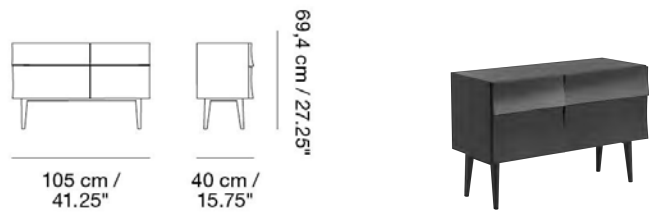

REFLECT SIDEBORD / SMALL

Designed by Søren Rose Studio

A long lasting design classic that focuses on enhancing and presenting the structure of the wood in an optimal way. The carefully contoured and curved shape of the front enables light to reflect along the surface.

Material: Board with veneer in oak & solid oak legs. Oak version is oiled. Black version is lacquered.

READY-TO-SHIP OPTIONS

ITEM NO.	COLOR	PRICE
09180	Oak	EUR 1.786,50
09181	Black	EUR 1.786,50