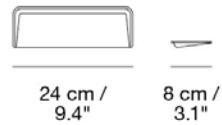

ARRANGE DESKTOP SERIES / LID - 8 X 24 CM / 3.1 X 9.4"

Designed by Big-Game

A configurable design that brings elegant functionality to the home office and workplace, paired with the recycled material of its trays and an architectural expression.

Material: Lid in anodized aluminum.