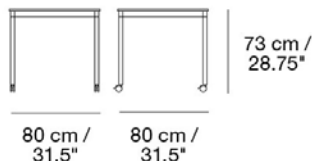

MUUTO

BASE TABLE WITH CASTORS / 80 X 80 CM / 31.5 X 31.5"

Designed by Mika Tolvanen

Simple and elegant lines, joined by the functionality of castors.

Frame is made from extruded aluminum, painted with an acrylic paint initially developed for outdoor interiors and building facades. Organizes and manage cords and wires with our Cable Management. Our Power Outlet can be added to the Base Table.