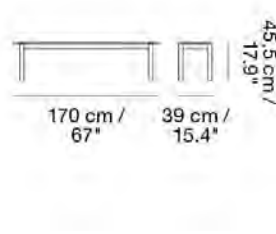

LINEAR STEEL BENCH / 170 X 34 CM / 66.9 X 15.4"

Designed by Thomas Bentzen

A simple and elegant bench in lacquered steel for outdoor use in a modern form language with understated details for a long-lasting expression.

Material: Powder coated steel in Black, Off-White, Burnt Orange or Dark Green.

READY-TO-SHIP OPTIONS

ITEM NO.	COLOR	PRICE
39905	Black	EUR 604,40
39906	Off-White	EUR 604,40
39907	Dark Green	EUR 604,40
39908	Burnt Orange	EUR 604,40
30975	Ground Mounting Kit	EUR 67,20
30973	Glides	EUR 11,60
30974	Adjustable Feet	EUR 17,90

MUUTO