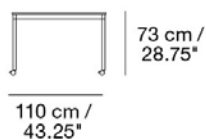

Material: Frame and legs in extruded aluminum. Table top in plywood with either laminate, linoleum or water-based lacquered oak veneer surface with plywood edge or chipboard with laminate surface and ABS edges.

MADE-TO-ORDER OPTIONS

ITEM NO.	COLOR	PRICE	MOQ	< MOQ FEE	START-UP FEE	LEAD TIME
64632	White Laminate/ABS/White	EUR 2.103,50	1	-	-	6 weeks
64512	White Laminate/ABS/Black	EUR 2.103,50	1	-	-	6 weeks
64557	Black Laminate/ABS/White	EUR 2.103,50	1	-	-	6 weeks
64437	Black Laminate/ABS/Black	EUR 2.103,50	1	-	-	6 weeks
64647	White Laminate/Plywood/White	EUR 2.282,60	1	-	-	6 weeks
64527	White Laminate/Plywood/Black	EUR 2.282,60	1	-	-	6 weeks
64572	Black Laminate/Plywood/White	EUR 2.282,60	1	-	-	6 weeks
64452	Black Laminate/Plywood/Black	EUR 2.282,60	1	-	-	6 weeks
64584	Black Linoleum/Plywood/White	EUR 2.551,20	1	-	-	6 weeks
64464	Black Linoleum/Plywood/Black	EUR 2.551,20	1	-	-	6 weeks
64617	Oak Veneer/Plywood/White	EUR 2.681,90	1	-	-	6 weeks
64497	Oak Veneer/Plywood/Black	EUR 2.681,90	1	-	-	6 weeks
64662	White Nanolaminate/Plywood/White	EUR 2.502,90	1	-	-	6 weeks
64542	White Nanolaminate/Plywood/Black	EUR 2.502,90	1	-	-	6 weeks
64602	Black Nanolaminate/Plywood/White	EUR 2.502,90	1	-	-	6 weeks
64482	Black Nanolaminate/Plywood/Black	EUR 2.502,90	1	-	-	6 weeks

MUUTO