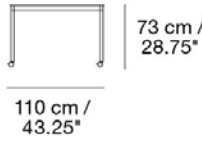

Material: Frame and legs in extruded aluminum. Table top in plywood with either laminate, linoleum or water-based lacquered oak veneer surface with plywood edge or chipboard with laminate surface and ABS edges.

MADE-TO-ORDER OPTIONS

ITEM NO.	COLOR	PRICE	MOQ	< MOQ FEE	START-UP FEE	LEAD TIME
64631	White Laminate/ABS/White	EUR 1.696,90	1	-	-	6 weeks
64511	White Laminate/ABS/Black	EUR 1.696,90	1	-	-	6 weeks
64556	Black Laminate/ABS/White	EUR 1.696,90	1	-	-	6 weeks
64436	Black Laminate/ABS/Black	EUR 1.696,90	1	-	-	6 weeks
64646	White Laminate/Plywood/White	EUR 1.745,30	1	-	-	6 weeks
64526	White Laminate/Plywood/Black	EUR 1.745,30	1	-	-	6 weeks
64571	Black Laminate/Plywood/White	EUR 1.745,30	1	-	-	6 weeks
64451	Black Laminate/Plywood/Black	EUR 1.745,30	1	-	-	6 weeks
64583	Black Linoleum/Plywood/White	EUR 1.924,40	1	-	-	6 weeks
64463	Black Linoleum/Plywood/Black	EUR 1.924,40	1	-	-	6 weeks
64616	Oak Veneer/Plywood/White	EUR 2.013,90	1	-	-	6 weeks
64496	Oak Veneer/Plywood/Black	EUR 2.013,90	1	-	-	6 weeks
64661	White Nanolaminate/Plywood/White	EUR 1.965,60	1	-	-	6 weeks
64541	White Nanolaminate/Plywood/Black	EUR 1.965,60	1	-	-	6 weeks
64601	Black Nanolaminate/Plywood/White	EUR 1.965,60	1	-	-	6 weeks
64481	Black Nanolaminate/Plywood/Black	EUR 1.965,60	1	-	-	6 weeks

MUUTO