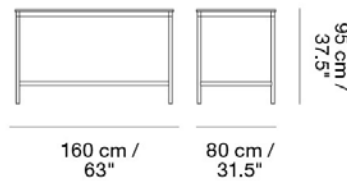

BASE HIGH TABLE / 160 X 80 H: 95 CM / 63 X 31.5 H: 37.4"

Designed by Mika Tolvanen

Designed with maximum attention to detail and produced to withstand continual robust use. The Base High Table's lower frame increases its stability and provides a footrest to the user. Made-to-order sizes are available upon request.

Organize and manage cords and wires with the Cable Management. Our Power Outlet can be added to the Base High Table. Bases available in Black or White.

Material: Frame in extruded aluminum with legs and stretcher in steel. Table top in plywood with either laminate, linoleum or water-based lacquered oak veneer surface with plywood edge or chipboard with laminate surface and ABS edges.

Made-to-order: Laminate with ABS or plywood edge in Black or White. Linoleum with plywood edge in Black.

MADE-TO-ORDER OPTIONS

ITEM NO.	COLOR	PRICE	MOQ	< MOQ FEE	START-UP FEE	LEAD TIME
63021	White Laminate/ABS/White	EUR 1.338,70	1	-	-	8 weeks
63022	White Laminate/ABS/Black	EUR 1.338,70	1	-	-	8 weeks
63023	Black Laminate/ABS/White	EUR 1.338,70	1	-	-	8 weeks
63024	Black Laminate/ABS/Black	EUR 1.338,70	1	-	-	8 weeks
63025	White Laminate/Plywood/White	EUR 1.387,10	1	-	-	8 weeks
63026	White Laminate/Plywood/Black	EUR 1.387,10	1	-	-	8 weeks
63027	Black Laminate/Plywood/White	EUR 1.387,10	1	-	-	8 weeks
63028	Black Laminate/Plywood/Black	EUR 1.387,10	1	-	-	8 weeks
63029	Black Linoleum/Plywood/White	EUR 1.428,30	1	-	-	8 weeks
63030	Black Linoleum/Plywood/Black	EUR 1.428,30	1	-	-	8 weeks
64782	Oak Veneer/Plywood/White	EUR 1.476,60	1	-	-	8 weeks
64783	Oak Veneer/Plywood/Black	EUR 1.476,60	1	-	-	8 weeks
63033	White Nanolaminate/Plywood/White	EUR 1.607,40	1	-	-	8 weeks
63034	White Nanolaminate/Plywood/Black	EUR 1.607,40	1	-	-	8 weeks
63035	Black Nanolaminate/Plywood/White	EUR 1.607,40	1	-	-	8 weeks
63036	Black Nanolaminate/Plywood/Black	EUR 1.607,40	1	-	-	8 weeks