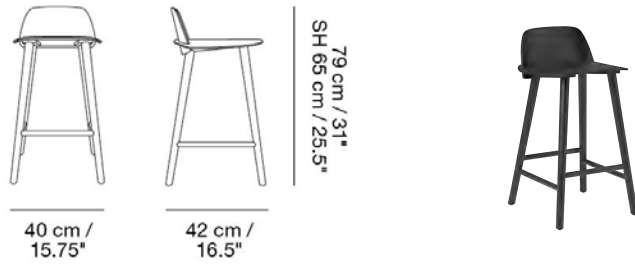

NERD COUNTER STOOL / H: 65 CM / 25.6"

Designed by David Geckeler

A modern Scandinavian take on the traditional wooden bar stool, featuring a contemporary expression through the unique integration of its seat and back for enhanced comfort and a modern appearance. Plastic glides included. Option of pre-mounted felt glides upon request for orders above 50 chairs.

Material: The back and seat of the Nerd Bar Stool is made in form-pressed veneer alongside its legs in solid wood, all in a water-based lacquer.

READY-TO-SHIP OPTIONS

ITEM NO.	COLOR	PRICE
32031	Oak	EUR 402,10
32032	Black	EUR 402,10
32033	Grey	EUR 402,10
32034	Green	EUR 402,10
32037	Sand Yellow	EUR 402,10
32035	Tan Rose	EUR 402,10
32036	Midnight Blue	EUR 402,10
32038	White	EUR 402,10

MADE-TO-ORDER OPTIONS

ITEM NO.	COLOR	PRICE	MOQ	< MOQ FEE	START-UP FEE	LEAD TIME
32040	Special Color	EUR 425,40	6	-	EUR 1600	10 weeks
32101	Oak - W. Steel Foot Protect	EUR 425,40	1	-	-	7 weeks
32102	Black - W. Steel Foot Protect	EUR 425,40	1	-	-	7 weeks
32103	Grey - W. Steel Foot Protect	EUR 425,40	1	-	-	7 weeks
32104	Green - W. Steel Foot Protect	EUR 425,40	1	-	-	7 weeks
32105	Tan Rose - W. Steel Foot Protect	EUR 425,40	1	-	-	7 weeks
32106	Midnight Blue - W. Steel Foot Protect	EUR 425,40	1	-	-	7 weeks
32107	Sand Yellow - W. Steel Foot Protect	EUR 425,40	1	-	-	7 weeks
32108	White - W. Steel Foot Protect	EUR 425,40	1	-	-	7 weeks
32110	Special Color - W. Steel Foot Protect	EUR 446,80	6	-	EUR 1600	10 weeks
99030	Steel Foot Protect - Self-mounting	EUR 22,40	1	-	-	1-2 weeks
80152	Extra Glides - Black Color (4 pcs.)	EUR 11,60	1	-	-	1-2 weeks
80153	Extra Glides - Other Colors (4 pcs.)	EUR 11,60	1	-	-	1-2 weeks

MUUTO