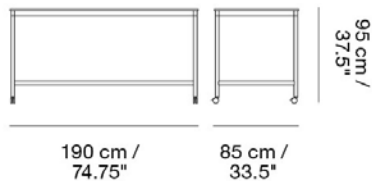

BASE HIGH TABLE WITH CASTORS / 190 X 85 H: 95 CM / 74.8 X 33.5 H: 37.4"

Designed by Mika Tolvanen

Designed with maximum attention to detail and produced to withstand continual robust use. The Base High Table's lower frame increases its stability and provides a footrest to the user. Made-to-order sizes are available upon request.