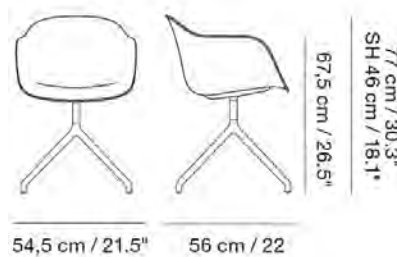

FIBER ARMCHAIR / SWIVEL BASE W.O. RETURN

Designed by Iskos-Berlin

The shell of the Fiber Armchair is designed to balance maximum comfort with minimum space. Option of pre-mounted felt glides upon request for orders above 50 chairs.

Material: Shell in plastic composition with up to 25% wood fibers. Swivel base in die casted aluminum. Made-to-order textile and leather with base color option of Black, White, Grey, Dusty Green or Polished Aluminum.

Textile consumption for COM:

Textile Upholstery: 1,5 m / 1.64 yds

Leather Upholstery: 3 m² / 32.3 ft²

READY-TO-SHIP OPTIONS

ITEM NO.	COLOR	PRICE
70151	Black/Black	EUR 339,40
70152	Grey/Grey	EUR 339,40
70154	Dusty Green/Dusty Green	EUR 339,40
70155	Ochre/Black	EUR 339,40
70156	Natural White/White	EUR 339,40
23445 - GREY_133	Remix 133/Grey	EUR 563,30
23445 - BLCK_183	Remix 183/Black	EUR 563,30
23450 - BLCK_BLCK	Refine Leather - Black/Black	EUR 891,00
23450 - BLCK_COGN	Refine Leather - Cognac/Black	EUR 891,00

MADE-TO-ORDER INSPIRATION

ITEM NO.	COLOR	PRICE	MOQ	< MOQ FEE	START-UP FEE	LEAD TIME
23450 - BLCK_BEIG	Refine Leather - Beige/Black	EUR 891,00	1	-	-	5 weeks

MADE-TO-ORDER OPTIONS

ITEM NO.	COLOR	PRICE	MOQ	< MOQ FEE	START-UP FEE	LEAD TIME
23445	Remix - All Colors	EUR 563,30	1	-	-	5 weeks
70212	Wooly - All Colors	EUR 563,30	1	-	-	5 weeks
23446	Steelcut - All Colors	EUR 625,90	1	-	-	5 weeks
23447	Steelcut Trio - All Colors	EUR 625,90	1	-	-	5 weeks
57022	Forest Nap - All Colors	EUR 625,90	1	-	-	5 weeks
23452	Clara - All Colors	EUR 625,90	1	-	-	5 weeks
23453	Canvas - All Colors	EUR 625,90	1	-	-	5 weeks
23448	Hallingdal - All Colors	EUR 679,70	1	-	-	5 weeks
23449	Divina - All Colors	EUR 679,70	1	-	-	5 weeks
23454	Divina MD - All Colors	EUR 679,70	1	-	-	5 weeks
23455	Divina Melange - All Colors	EUR 679,70	1	-	-	5 weeks
55020	Hero - All Colors	EUR 679,70	1	-	-	5 weeks
55137	Balder - All Colors	EUR 679,70	1	-	-	5 weeks
55254	Twill Weave - All Colors	EUR 679,70	1	-	-	5 weeks
23457	Faux Leather* - All Colors	EUR 679,70	1	-	-	6 weeks
23458	Easy Leather - All Colors	EUR 876,70	1	-	-	5 weeks
23450	Refine Leather - All Colors	EUR 891,00	1	-	-	5 weeks
23451	Endure Leather - All Colors	EUR 980,50	1	-	-	5 weeks
23456	COM Textile	EUR 563,30	1	-	-	6 weeks
23444	COM Imitation Leather	EUR 679,70	1	-	-	6 weeks
23459	COM Leather	EUR 876,70	1	-	-	6 weeks
00335	Test Sample - 1 Chair	EUR 500,00	4	-	-	6 weeks

MUUTO