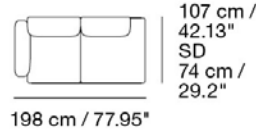

IN SITU MODULAR SOFA / 2-SEATER - CONFIGURATION 3

Designed by Anderssen & Voll

Kindly note that the Ready-To-Ship Options and/or Made-To-Order Inspirations with Frame Configuration and Modules include frame sections, seating modules (A8O + G98) and linking brackets for the sofa.

Please note that if you want to order this configuration in a different textile option and/or other seating modules, you must order the Made-To-Order Frame Configuration, listed below, along with the desired seating modules in the selected textile.

Please note that the loose In Situ Cushions are not part of any configuration or seating module and must be added separately to your order.

Material: Frame in powder coated steel. Modules in a wood construction with foam, wadding and fiberballs. Upholstered in textile.

READY-TO-SHIP OPTIONS

ITEM NO.	COLOR	PRICE
41932 - 80	Frame Configuration & Modules - Ocean 80	EUR 2.371,20
41902 - 12	Frame Configuration & Modules - Clay 12	EUR 2.901,30

MADE-TO-ORDER INSPIRATION

ITEM NO.	COLOR	PRICE	MOQ	< MOQ FEE	START-UP FEE	LEAD TIME
95062 - 262	Frame Configuration & Modules - Fiord 262	EUR 2.681,10	1	-	-	6 weeks
95122 - 451	Frame Configuration & Modules - Fiord 451	EUR 2.681,10	1	-	-	6 weeks
95002 - 15	Frame Configuration & Modules - Clay 15	EUR 2.901,30	1	-	-	6 weeks
95182 - 554	Frame Configuration & Modules - Vidar 554	EUR 2.901,30	1	-	-	6 weeks

MADE-TO-ORDER OPTIONS

ITEM NO.	COLOR	PRICE	MOQ	< MOQ FEE	START-UP FEE	LEAD TIME
41602	Frame Configuration - Black	EUR 134,30	1	-	-	6 weeks

MUUTO