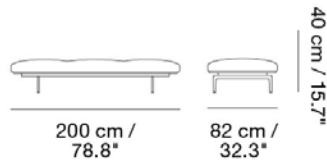

OUTLINE DAYBED / BLACK BASE

Designed by Anderssen & Voll

Translating the simple lines and elegant sentiment of the Outline Series into the daybed typology through a new perspective on the archetypal 1960's Scandinavian design sofas.

Material: Black powder coated aluminum legs. Wood and steel construction. Cold foam filling.

Textile consumption for COM:

Textile Upholstery: 4,7 m / 5.14 yds

Leather Upholstery: 8,5 m² / 91.5 ft²

READY-TO-SHIP OPTIONS

ITEM NO.	COLOR	PRICE
69467 - COGN	Refine Leather - Cognac	EUR 2.950,60

MADE-TO-ORDER OPTIONS

ITEM NO.	COLOR	PRICE	MOQ	< MOQ FEE	START-UP FEE	LEAD TIME
69465	Vancouver - Color 4, 8, 10, 12, 13 & 14	EUR 1.786,50	1	-	-	8 weeks
69472	Remix - All Colors	EUR 1.786,50	1	-	-	6 weeks
69471	Rime - All Colors	EUR 2.055,10	1	-	-	6 weeks
69466	Fiord - All Colors	EUR 2.055,10	1	-	-	6 weeks
69469	Steelcut - All Colors	EUR 2.055,10	1	-	-	6 weeks
69468	Steelcut Trio - All Colors	EUR 2.055,10	1	-	-	6 weeks
69473	Clara - All Colors	EUR 2.055,10	1	-	-	6 weeks
69474	Canvas - All Colors	EUR 2.055,10	1	-	-	6 weeks
69470	Hallingdal - All Colors	EUR 2.144,70	1	-	-	6 weeks
69475	Divina - All Colors	EUR 2.144,70	1	-	-	6 weeks
69476	Divina MD - All Colors	EUR 2.144,70	1	-	-	6 weeks
69477	Divina Melange - All Colors	EUR 2.144,70	1	-	-	6 weeks
69485	Balder - All Colors	EUR 2.234,20	1	-	-	6 weeks
69486	Twill Weave - All Colors	EUR 2.234,20	1	-	-	6 weeks
69484	Vidar - All Colors	EUR 2.234,20	1	-	-	6 weeks
69480	Faux Leather* - All Colors	EUR 2.055,10	1	-	-	6 weeks
69481	Easy Leather - All Colors	EUR 2.413,30	1	-	-	6 weeks
69467	Refine Leather - All Colors	EUR 2.950,60	1	-	-	6 weeks
69478	Endure Leather - All Colors	EUR 3.308,80	1	-	-	6 weeks
69479	COM Textile	EUR 1.786,50	1	-	-	6-12 weeks
69483	COM Imitation Leather	EUR 2.055,10	1	-	-	6-12 weeks
69482	COM Leather	EUR 2.413,30	1	-	-	6-12 weeks
83061	Leather care set - Refine Leather	EUR 15,70	1	-	-	-

MUUTO