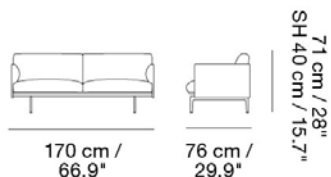

OUTLINE STUDIO SOFA / 170CM / 66.9" - BLACK BASE

Designed by Anderssen & Voll

Slimming down the elegant proportions of the Outline Chair into a studio version, allowing for the design to be implemented into smaller homes, hotel rooms, breakout areas and lobbies. Our Power Outlet can be added to the Outline Studio Sofa.

Material: Black powder coated aluminum legs. Wood and steel construction. Cold foam filling.

Textile consumption for COM:

Textile Upholstery: 6,7 m / 7.1 yds

Leather Upholstery: 14,4 m² / 155 ft²

MADE-TO-ORDER OPTIONS

ITEM NO.	COLOR	PRICE	MOQ	< MOQ FEE	START-UP FEE	LEAD TIME
69289	Vancouver - Color 4, 8, 10, 12, 13 & 14	EUR 2.234,20	1	-	-	8 weeks
69296	Remix - All Colors	EUR 2.234,20	1	-	-	6 weeks
69295	Rime - All Colors	EUR 2.592,40	1	-	-	6 weeks
69290	Fiord - All Colors	EUR 2.592,40	1	-	-	6 weeks
69293	Steelcut - All Colors	EUR 2.592,40	1	-	-	6 weeks
69292	Steelcut Trio - All Colors	EUR 2.592,40	1	-	-	6 weeks
69297	Clara - All Colors	EUR 2.592,40	1	-	-	6 weeks
69298	Canvas - All Colors	EUR 2.592,40	1	-	-	6 weeks
69294	Hallingdal - All Colors	EUR 2.771,50	1	-	-	6 weeks
69299	Divina - All Colors	EUR 2.771,50	1	-	-	6 weeks
69300	Divina MD - All Colors	EUR 2.771,50	1	-	-	6 weeks
69301	Divina Melange - All Colors	EUR 2.771,50	1	-	-	6 weeks
69309	Balder - All Colors	EUR 2.861,00	1	-	-	6 weeks
69310	Twill Weave - All Colors	EUR 2.861,00	1	-	-	6 weeks
69308	Vidar - All Colors	EUR 2.861,00	1	-	-	6 weeks
69304	Faux Leather* - All Colors	EUR 2.592,40	1	-	-	6 weeks
69305	Easy Leather - All Colors	EUR 3.487,90	1	-	-	6 weeks
69291	Refine Leather - All Colors	EUR 4.025,20	1	-	-	6 weeks
69302	Endure Leather - All Colors	EUR 4.652,00	1	-	-	6 weeks
69303	COM Textile	EUR 2.234,20	1	-	-	6-12 weeks
69307	COM Imitation Leather	EUR 2.592,40	1	-	-	6-12 weeks
69306	COM Leather	EUR 3.487,90	1	-	-	6-12 weeks
00338	Test Sample 1 Sofa - Textile	EUR 2.000,00	1	-	-	4 weeks
00339	Test Sample 1 Sofa - Leather	EUR 3.500,00	1	-	-	4 weeks
83061	Leather care set - Refine Leather	EUR 15,70	1	-	-	-