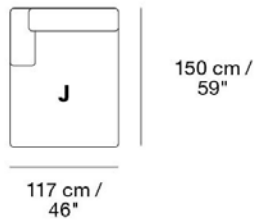

CONNECT MODULAR SOFA / LEFT ARMREST LOUNGE (J)

Designed by Anderssen & Voll

A timeless modular sofa series with clear lines and precise proportions upholstered in a range of Kvadrat, Arve (not available in UK) or Nevotex textiles. The II modules provide numerous possibilities for creating the optimal shaped sofa setting or lounge area.

Please note that this product features an armrest on the left-hand side when facing the product from the front.

Material: Wood frame & cold foam filling.

Textile consumption for COM:
6,8 m / 7.4 yds

READY-TO-SHIP OPTIONS

ITEM NO.	COLOR	PRICE
41010 - 1007_NAVY	Wooly 1007 ***	EUR 1.786,50

MADE-TO-ORDER OPTIONS

ITEM NO.	COLOR	PRICE	MOQ	< MOQ FEE	START-UP FEE	LEAD TIME
19130	Vancouver - Color 4, 8, 10, 12, 13 & 14	EUR 1.786,50	1	-	-	8 weeks
11510	Remix - All Colors	EUR 1.786,50	1	-	-	6 weeks
41010	Wooly - All Colors	EUR 1.786,50	1	-	-	6 weeks
98299	Fiord - All Colors	EUR 2.013,90	1	-	-	6 weeks
19110	Rime - All Colors	EUR 2.013,90	1	-	-	6 weeks
11590	Steelcut - All Colors	EUR 2.013,90	1	-	-	6 weeks
11550	Steelcut Trio - All Colors	EUR 2.013,90	1	-	-	6 weeks
11602	Clara - All Colors	EUR 2.013,90	1	-	-	6 weeks
98269	Canvas - All Colors	EUR 2.013,90	1	-	-	6 weeks
11630	Hallingdal - All Colors	EUR 2.103,50	1	-	-	6 weeks
20270	Divina - All Colors	EUR 2.103,50	1	-	-	6 weeks
19030	Divina MD - All Colors	EUR 2.103,50	1	-	-	6 weeks
19050	Divina Melange - All Colors	EUR 2.103,50	1	-	-	6 weeks
69015	Faux Leather* - All Colors	EUR 2.013,90	1	-	-	6 weeks
11570	COM Textile	EUR 1.786,50	1	-	-	6-12 weeks
97170	COM Imitation Leather	EUR 2.013,90	1	-	-	6-12 weeks
00336	Test Sample 1 Connect Module	EUR 1.000,00	1	-	-	4 weeks