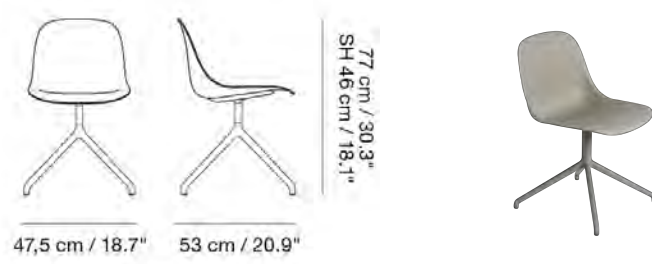

FIBER SIDE CHAIR / SWIVEL BASE W. RETURN

Designed by Iskos-Berlin

The open form of the Fiber Side Chair creates a versatile and light expression. Shell is made in an innovative wood fiber plastic composite for a deep, matte surface and soft touch. Option of pre-mounted felt glides upon request for orders above 50 chairs.

Material: Shell in plastic composition with up to 25% wood fibers. Swivel base in aluminum and with return. Made-to-order textile and leather with base color option of Black, White, Grey, Dusty Green or Polished Aluminum.

Textile consumption for COM:

Textile Upholstery: 1,4 m / 1.54 yds

Leather Upholstery: 2,2 m² / 23.7 ft²

MADE-TO-ORDER OPTIONS

ITEM NO.	COLOR	PRICE	MOQ	< MOQ FEE	START-UP FEE	LEAD TIME
25151	Black/Black	EUR 321,50	1	-	-	5 weeks
25152	Grey/Grey	EUR 321,50	1	-	-	5 weeks
25154	Dusty Green/Dusty Green	EUR 321,50	1	-	-	5 weeks
25155	Ochre/Black	EUR 321,50	1	-	-	5 weeks
25156	Natural White/White	EUR 321,50	1	-	-	5 weeks
23330	Remix - All Colors	EUR 545,30	1	-	-	5 weeks
70224	Wooly - All Colors	EUR 545,30	1	-	-	5 weeks
23331	Steelcut - All Colors	EUR 590,10	1	-	-	5 weeks
23332	Steelcut Trio - All Colors	EUR 590,10	1	-	-	5 weeks
57016	Forest Nap - All Colors	EUR 590,10	1	-	-	5 weeks
23337	Clara - All Colors	EUR 590,10	1	-	-	5 weeks
23338	Canvas - All Colors	EUR 590,10	1	-	-	5 weeks
23333	Hallingdal - All Colors	EUR 652,80	1	-	-	5 weeks
23334	Divina - All Colors	EUR 652,80	1	-	-	5 weeks
23339	Divina MD - All Colors	EUR 652,80	1	-	-	5 weeks
23340	Divina Melange - All Colors	EUR 652,80	1	-	-	5 weeks
55014	Hero - All Colors	EUR 652,80	1	-	-	5 weeks
55131	Balder - All Colors	EUR 652,80	1	-	-	5 weeks
55248	Twill Weave - All Colors	EUR 652,80	1	-	-	5 weeks
23342	Faux Leather* - All Colors	EUR 652,80	1	-	-	6 weeks
23343	Easy Leather - All Colors	EUR 765,60	1	-	-	5 weeks
23335	Refine Leather - All Colors	EUR 858,80	1	-	-	5 weeks
23336	Endure Leather - All Colors	EUR 891,00	1	-	-	5 weeks
23341	COM Textile	EUR 545,30	1	-	-	6 weeks
23244	COM Imitation Leather	EUR 652,80	1	-	-	6 weeks
23345	COM Leather	EUR 765,60	1	-	-	6 weeks
00335	Test Sample - 1 Chair	EUR 500,00	4	-	-	6 weeks
18158	Felt Glides (4 pcs.)	EUR 11,60	1	-	-	1-2 weeks

MUUTO