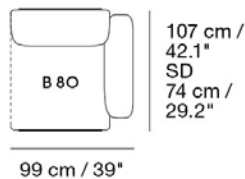

IN SITU MODULAR SOFA / RIGHT ARMREST MODULE (B8O)

Designed by Anderssen & Voll

Kindly note that the item numbers of this product are seating modules only.

To complete the sofa, select a matching frame configuration or find your desired frame sections and linking brackets and add their item numbers separately to your order to complete the sofa. For this, kindly refer to the In Situ Modular Sofa Guidelines in this pricelist.

Please note that this product features an armrest on the right-hand side when facing the product from the front.

Material: Modules in a wood construction with foam, wadding and fiberballs. Upholstered in textile.

Textile consumption for COM:

4,46 m / 4.87 yds

READY-TO-SHIP OPTIONS

ITEM NO.	COLOR	PRICE
41130 - 80	Ocean 80	EUR 1.208,00
41121 - 12	Clay 12	EUR 1.517,80

MADE-TO-ORDER INSPIRATION

ITEM NO.	COLOR	PRICE	MOQ	< MOQ FEE	START-UP FEE	LEAD TIME
41139 - 262	Fiord 262	EUR 1.387,10	1	-	-	6 weeks
41139 - 451	Fiord 451	EUR 1.387,10	1	-	-	6 weeks
41121 - 15	Clay 15	EUR 1.517,80	1	-	-	6 weeks
41184 - 554	Vidar 554	EUR 1.517,80	1	-	-	6 weeks

MADE-TO-ORDER OPTIONS

ITEM NO.	COLOR	PRICE	MOQ	< MOQ FEE	START-UP FEE	LEAD TIME
41130	Ocean - Color 3, 21, 32, 50, 52, 80 & 601	EUR 1.208,00	1	-	-	6 weeks
41139	Fiord - All Colors	EUR 1.387,10	1	-	-	6 weeks
41148	Hallingdal - All Colors	EUR 1.428,30	1	-	-	6 weeks
41157	Divina - All Colors	EUR 1.428,30	1	-	-	6 weeks
41166	Divina MD - All Colors	EUR 1.428,30	1	-	-	6 weeks
41175	Divina Melange - All Colors	EUR 1.428,30	1	-	-	6 weeks
41121	Clay - Color 1, 3, 6, 7, 9, 10, 12, 13, 14, 15 & 17	EUR 1.517,80	1	-	-	6 weeks
41184	Vidar - All Colors	EUR 1.517,80	1	-	-	6 weeks
41229	COM Textile	EUR 1.208,00	1	-	-	6-12 weeks

MUUTO