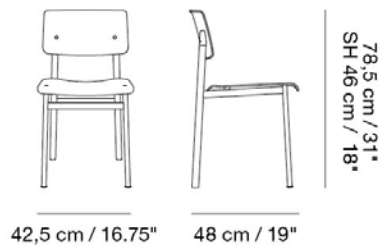

Material: Seat/back in lacquered oak veneer and frame in powder coated steel. Option of upholstered seat.

Textile consumption for COM:

Textile Upholstery: 0,32 m / 0.35 yds

Leather Upholstery: 0,63 m² / 6.8 ft²