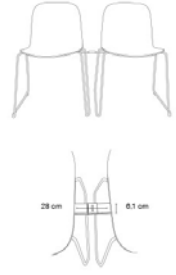

VISU LINKING DEVICE / PREMOUNTED

Designed by Mika Tolvanen

The linking device enables Visu Sled and Tube Base chairs to be connected in a straight line and keep them in position. Not recommended for upholstered chairs.

Material: Black polyoxymethylene

MADE-TO-ORDER OPTIONS

ITEM NO.	COLOR	PRICE	MOQ	< MOQ FEE	START-UP FEE	LEAD TIME
99017	For Visu Sled Base - Black	EUR 29,60	8	-	-	10 weeks
99018	For Visu Tube Base - Black	EUR 29,60	8	-	-	10 weeks

MUUTO