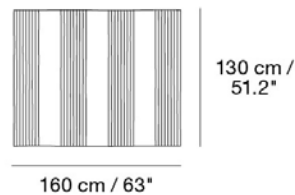

RHYTHM THROW

Designed by Aiayu

Featuring a tactile, understated structure for a modern look, the Rhythm Throw is made in baby llama wool with a rhythm-like structure, providing soft comfort to its user.

Material: 100% baby llama wool