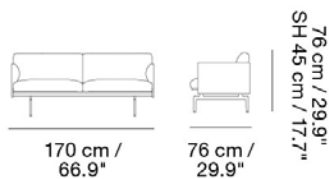

OUTLINE STUDIO SOFA / 170CM / 66.9" - POLISHED ALUMINUM BASE - SH: 45CM / 17.7"

Designed by Anderssen & Voll

Slimming down the elegant proportions of the Outline Sofa into a studio version, allowing for the design to be implemented into compact homes, hotel rooms, breakout areas and lobbies. Here in a higher seat height for workplace environments and hospitality settings. Our Power Outlet can be added to the Outline Studio Sofa.

Material: Polished aluminum legs. Wood and steel construction. Cold foam filling.

Textile consumption for COM:

Textile Upholstery: 6,7 m / 7.1 yds

Leather Upholstery: 14,4 m² / 155 ft²

MADE-TO-ORDER OPTIONS

ITEM NO.	COLOR	PRICE	MOQ	< MOQ FEE	START-UP FEE	LEAD TIME
73650	Vancouver - Color 4, 8, 10, 12, 13 & 14	EUR 2.413,30	1	-	-	8 weeks
73657	Remix - All Colors	EUR 2.413,30	1	-	-	6 weeks
73656	Rime - All Colors	EUR 2.771,50	1	-	-	6 weeks
73651	Fiord - All Colors	EUR 2.771,50	1	-	-	6 weeks
73654	Steelcut - All Colors	EUR 2.771,50	1	-	-	6 weeks
73653	Steelcut Trio - All Colors	EUR 2.771,50	1	-	-	6 weeks
73658	Clara - All Colors	EUR 2.771,50	1	-	-	6 weeks
73659	Canvas - All Colors	EUR 2.771,50	1	-	-	6 weeks
73655	Hallingdal - All Colors	EUR 2.950,60	1	-	-	6 weeks
73660	Divina - All Colors	EUR 2.950,60	1	-	-	6 weeks
73661	Divina MD - All Colors	EUR 2.950,60	1	-	-	6 weeks
73662	Divina Melange - All Colors	EUR 2.950,60	1	-	-	6 weeks
73670	Balder - All Colors	EUR 3.040,10	1	-	-	6 weeks
73671	Twill Weave - All Colors	EUR 3.040,10	1	-	-	6 weeks
73669	Vidar - All Colors	EUR 3.040,10	1	-	-	6 weeks
73665	Faux Leather* - All Colors	EUR 2.771,50	1	-	-	6 weeks
73666	Easy Leather - All Colors	EUR 3.667,00	1	-	-	6 weeks
73652	Refine Leather - All Colors	EUR 4.204,30	1	-	-	6 weeks
73663	Endure Leather - All Colors	EUR 4.831,10	1	-	-	6 weeks
73664	COM Textile	EUR 2.413,30	1	-	-	6-12 weeks
73668	COM Imitation Leather	EUR 2.771,50	1	-	-	6-12 weeks
73667	COM Leather	EUR 3.667,00	1	-	-	6-12 weeks
00338	Test Sample 1 Sofa - Textile	EUR 2.000,00	1	-	-	4 weeks
00339	Test Sample 1 Sofa - Leather	EUR 3.500,00	1	-	-	4 weeks
83061	Leather care set - Refine Leather	EUR 15,70	1	-	-	-