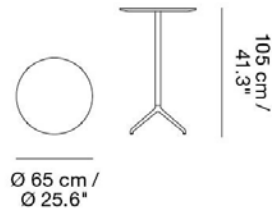

STILL CAFÉ TABLE / Ø 65 H: 105 CM / Ø 25.6 H: 41.3"

Designed by Iskos-Berlin

A series of café tables with a clean expression and apparent function on a four-legged base, complemented by the angled edges of its table top. Our Power Outlet can be added to the Still Café Table.

Material: Tabletop in MDF with the option of nanolaminate or linoleum finish. Edges are painted. Frame in powder coated aluminum. Mounting plate and tube in powder coated steel. Comes with 4 adjustable feet in plastic.

Made-to-order: Nanolaminate in black or white. Linoleum in black. Bases available in black or white.

MADE-TO-ORDER OPTIONS

ITEM NO.	COLOR	PRICE	MOQ	< MOQ FEE	START-UP FEE	LEAD TIME
65581	White Nanolaminate/White	EUR 464,80	1	-	-	6 weeks
65582	White Nanolaminate/Black	EUR 464,80	1	-	-	6 weeks
65583	Black Nanolaminate/White	EUR 464,80	1	-	-	6 weeks
65584	Black Nanolaminate/Black	EUR 464,80	1	-	-	6 weeks
65585	Black Linoleum/White	EUR 464,80	1	-	-	6 weeks
65586	Black Linoleum/Black	EUR 464,80	1	-	-	6 weeks

MUUTO