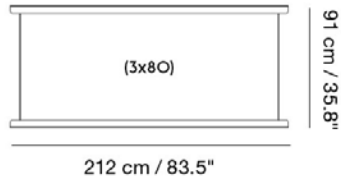

IN SITU MODULAR SOFA / FRAME SECTION (3 X 80)

Designed by Anderssen & Voll

Create your own In Situ Modular Sofa by combining frame sections by following the In Situ Modular Sofa guidelines. A frame section should always be accompanied by a matching seating module.

Kindly note that linking brackets must always be used when joining together frame sections.

Material: Frame in powder coated steel.

MADE-TO-ORDER OPTIONS

ITEM NO.	COLOR	PRICE	MOQ	< MOQ FEE	START-UP FEE	LEAD TIME
41560	Black	EUR 201,50	1	-	-	6 weeks

MUUTO