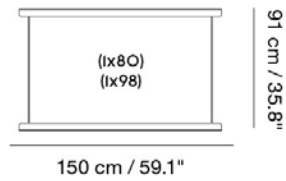

IN SITU MODULAR SOFA / FRAME SECTION (1 X 80 + 1 X 98)

Designed by Anderssen & Voll

Create your own In Situ Modular Sofa by combining frame sections by following the In Situ Modular Sofa Guidelines. A frame section should always be accompanied by a matching seating module.

Kindly note that linking brackets must always be used when joining together frame sections.

Material: Frame in powder coated steel.

MADE-TO-ORDER OPTIONS

ITEM NO.	COLOR	PRICE	MOQ	< MOQ FEE	START-UP FEE	LEAD TIME
41558	Black	EUR 134,30	1	-	-	6 weeks

MUUTO