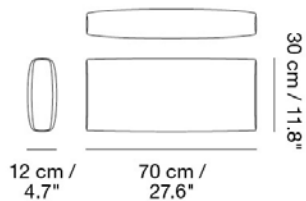

OUTLINE DAYBED / CUSHION

Designed by Anderssen & Voll
A cushion for the Outline Daybed.

Material: Cold foam filling.

Textile consumption for COM:
Textile Upholstery: 0,8 m / 0.88 yds
Leather Upholstery: 1 m² / 10.77 ft²

READY-TO-SHIP OPTIONS

ITEM NO.	COLOR	PRICE
69555 - COGN	Refine Leather - Cognac	EUR 357,30

MADE-TO-ORDER INSPIRATION

ITEM NO.	COLOR	PRICE	MOQ	< MOQ FEE	START-UP FEE	LEAD TIME
69573 - 912	Balder 912	EUR 312,50	1	-	-	6 weeks
69574 - 990	Twill Weave 990	EUR 312,50	1	-	-	6 weeks
69572 - 723	Vidar 723	EUR 312,50	1	-	-	6 weeks
69569 - ROOT	Easy Leather - Root	EUR 330,40	1	-	-	6 weeks
69555 - BEIG	Refine Leather - Beige	EUR 357,30	1	-	-	6 weeks

MADE-TO-ORDER OPTIONS

ITEM NO.	COLOR	PRICE	MOQ	< MOQ FEE	START-UP FEE	LEAD TIME
69553	Vancouver - Color 4, 8, 10, 12, 13 & 14	EUR 240,90	1	-	-	8 weeks
69560	Remix - All Colors	EUR 240,90	1	-	-	6 weeks
69559	Rime - All Colors	EUR 285,70	1	-	-	6 weeks
69554	Fiord - All Colors	EUR 285,70	1	-	-	6 weeks
69557	Steelcut - All Colors	EUR 285,70	1	-	-	6 weeks
69556	Steelcut Trio - All Colors	EUR 285,70	1	-	-	6 weeks
69561	Clara - All Colors	EUR 285,70	1	-	-	6 weeks
69562	Canvas - All Colors	EUR 285,70	1	-	-	6 weeks
69558	Hallingdal - All Colors	EUR 300,00	1	-	-	6 weeks
69563	Divina - All Colors	EUR 300,00	1	-	-	6 weeks
69564	Divina MD - All Colors	EUR 300,00	1	-	-	6 weeks
69565	Divina Melange - All Colors	EUR 300,00	1	-	-	6 weeks
69573	Balder - All Colors	EUR 312,50	1	-	-	6 weeks
69574	Twill Weave - All Colors	EUR 312,50	1	-	-	6 weeks
69572	Vidar - All Colors	EUR 312,50	1	-	-	6 weeks
69568	Faux Leather* - All Colors	EUR 285,70	1	-	-	6 weeks
69569	Easy Leather - All Colors	EUR 330,40	1	-	-	6 weeks
69555	Refine Leather - All Colors	EUR 357,30	1	-	-	6 weeks
69566	Endure Leather - All Colors	EUR 384,20	1	-	-	6 weeks
69567	COM Textile	EUR 240,90	1	-	-	6-12 weeks
69571	COM Imitation Leather	EUR 285,70	1	-	-	6-12 weeks
69570	COM Leather	EUR 330,40	1	-	-	6-12 weeks
83061	Leather care set - Refine Leather	EUR 15,70	1	-	-	-

MUUTO