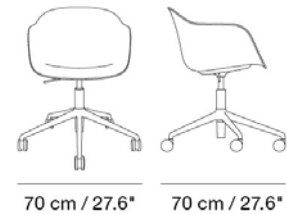

FIBER ARMCHAIR FRONT UPHOLSTERY / SWIVEL BASE W. CASTORS & GAS LIFT

Designed by Iskos-Berlin

Fiber Armchair is made from an innovative composite of wood and plastic fibers for a deep, matte surface and soft touch. Here, the design combines its slender and embracing form with the functionality of a gas lift for easy raising and lowering of the seating height.

Material: Shell of plastic composite with up to 25% wood fibers. Matching base and shell from pre-selected color range. Choose between Aluminum, Black, Grey or White. Ochre shell is available with optional base color. Polished Aluminum base is also available. Castors are available in either Black or White. Black, Grey and Polished Aluminum swivel bases with Black castors. White swivel base with White castors.

Textile consumption for COM:

Textile Upholstery: 1,2 m / 1.32 yds

Leather Upholstery: 2,2 m² / 23.7 ft²

MADE-TO-ORDER OPTIONS

ITEM NO.	COLOR	PRICE	MOQ	< MOQ FEE	START-UP FEE	LEAD TIME
50835	Remix - Matching Shell/Base	EUR 649,20	1	-	-	5 weeks
50836	Remix - Ochre Shell/Base	EUR 649,20	1	-	-	5 weeks
50837	Wooly - Matching Shell/Base	EUR 649,20	1	-	-	5 weeks
50838	Wooly - Ochre Shell/Base	EUR 649,20	1	-	-	5 weeks
50839	Steelcut - Matching Shell/Base	EUR 747,70	1	-	-	5 weeks
50840	Steelcut - Ochre Shell/Base	EUR 747,70	1	-	-	5 weeks
50841	Steelcut Trio - Matching Shell/Base	EUR 747,70	1	-	-	5 weeks
50842	Steelcut Trio - Ochre Shell/Base	EUR 747,70	1	-	-	5 weeks
57112	Forest Nap - Matching Shell/Base	EUR 747,70	1	-	-	5 weeks
57095	Forest Nap - Ochre Shell/Base	EUR 747,70	1	-	-	5 weeks
50843	Clara - Matching Shell/Base	EUR 747,70	1	-	-	5 weeks
50844	Clara - Ochre Shell/Base	EUR 747,70	1	-	-	5 weeks
50845	Canvas - Matching Shell/Base	EUR 747,70	1	-	-	5 weeks
50846	Canvas - Ochre Shell/Base	EUR 747,70	1	-	-	5 weeks
50847	Hallingdal - Matching Shell/Base	EUR 819,40	1	-	-	5 weeks
50848	Hallingdal - Ochre Shell/Base	EUR 819,40	1	-	-	5 weeks
50849	Divina - Matching Shell/Base	EUR 819,40	1	-	-	5 weeks
50850	Divina - Ochre Shell/Base	EUR 819,40	1	-	-	5 weeks
50851	Divina MD - Matching Shell/Base	EUR 819,40	1	-	-	5 weeks
50852	Divina MD - Ochre Shell/Base	EUR 819,40	1	-	-	5 weeks
50853	Divina Melange - Matching Shell/Base	EUR 819,40	1	-	-	5 weeks
50854	Divina Melange - Ochre Shell/Base	EUR 819,40	1	-	-	5 weeks
55112	Hero - Matching Shell/Base	EUR 819,40	1	-	-	5 weeks
55113	Hero - Ochre Shell/Base	EUR 819,40	1	-	-	5 weeks
55229	Balder - Matching Shell/Base	EUR 819,40	1	-	-	5 weeks
55230	Balder - Ochre Shell/Base	EUR 819,40	1	-	-	5 weeks
55346	Twill Weave - Matching Shell/Base	EUR 819,40	1	-	-	5 weeks
55347	Twill weave - Ochre Shell/Base	EUR 819,40	1	-	-	5 weeks
50855	Faux Leather* - Matching Shell/Base	EUR 819,40	1	-	-	6 weeks
50856	Faux Leather* - Ochre Shell/Base	EUR 819,40	1	-	-	6 weeks
50857	Easy Leather - Matching Shell/Base	EUR 891,00	1	-	-	5 weeks
50858	Easy Leather - Ochre Shell/Base	EUR 891,00	1	-	-	5 weeks
50859	Refine Leather - Matching Shell/Base	EUR 939,40	1	-	-	5 weeks
50860	Refine Leather - Ochre Shell/Base	EUR 939,40	1	-	-	5 weeks
50861	Endure Leather - Matching Shell/Base	EUR 980,50	1	-	-	5 weeks
50862	Endure Leather - Ochre Shell/Base	EUR 980,50	1	-	-	5 weeks
50863	COM Textile - Matching Shell/Base	EUR 649,20	1	-	-	6 weeks
50864	COM Textile - Ochre Shell/Base	EUR 649,20	1	-	-	6 weeks
50865	COM Imi. Leather - Matching Shell/Base	EUR 819,40	1	-	-	6 weeks

MUUTO