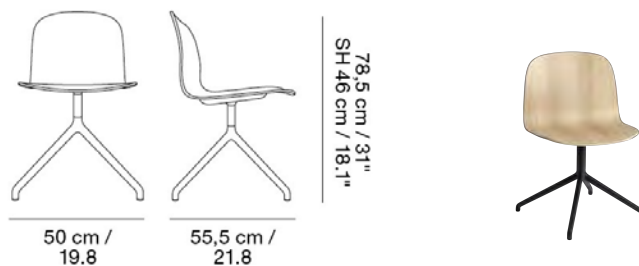

VISU WIDE CHAIR / SWIVEL BASE

Designed by Mika Tolvanen

The Visu Wide Chair Swivel Base combines a simple and comfortable form with a quiet silhouette. The shell is made in form-pressed veneer, sitting atop a swivel base for added functionality. The design has a wider seat than the Visu Chair. Made-to-order textile or leather upholstery with base color option of Black. Option of pre-mounted felt glides upon request for orders above 50 chairs.

Material: Non-upholstered Oak version: Form-pressed veneer shell in water-based lacquer. Swivel Base in die casted aluminum. Swivel foot is casted in one piece. Non-upholstered colored versions: Shell in form-pressed veneer in a water-based lacquer. Swivel Base in die casted aluminum. Swivel foot is casted in one piece.

Textile consumption for COM:

Textile Upholstery: 1,21 m / 1.1 yds

Leather Upholstery: 2,42 m² / 26.1 ft²

MADE-TO-ORDER OPTIONS

ITEM NO.	COLOR	PRICE	MOQ	< MOQ FEE	START-UP FEE	LEAD TIME
21811	Oak/Black	EUR 428,90	1	-	-	7 weeks
21812	Black/Black	EUR 428,90	1	-	-	7 weeks
21840	Remix - All Colors	EUR 500,60	1	-	-	7 weeks
21842	Steelcut - All Colors	EUR 527,40	1	-	-	7 weeks
21841	Steelcut Trio - All Colors	EUR 527,40	1	-	-	7 weeks
21843	Clara - All Colors	EUR 527,40	1	-	-	7 weeks
21848	Canvas - All Colors	EUR 527,40	1	-	-	7 weeks
21844	Hallingdal - All Colors	EUR 572,20	1	-	-	7 weeks
21845	Divina - All Colors	EUR 572,20	1	-	-	7 weeks
21849	Divina MD - All Colors	EUR 572,20	1	-	-	7 weeks
21850	Divina Melange - All Colors	EUR 572,20	1	-	-	7 weeks
21852	Faux Leather* - All Colors	EUR 527,40	1	-	-	9 weeks
21853	Easy Leather - All Colors	EUR 756,70	1	-	-	7 weeks
21846	Refine Leather - All Colors	EUR 778,20	1	-	-	7 weeks
21847	Endure Leather - All Colors	EUR 778,20	1	-	-	7 weeks
21859	COM Textile	EUR 500,60	1	-	-	10 weeks
21858	COM Imitation Leather	EUR 527,40	1	-	-	10 weeks
21857	COM Leather	EUR 756,70	1	-	-	10 weeks
00335	Test Sample - 1 Chair	EUR 500,00	4	-	-	6 weeks
18157	Felt Glide - Black (1 pc.)	EUR 2,90	1	-	-	1-2 weeks
18158	Felt Glides (4 pcs.)	EUR 11,60	1	-	-	1-2 weeks

MUUTO