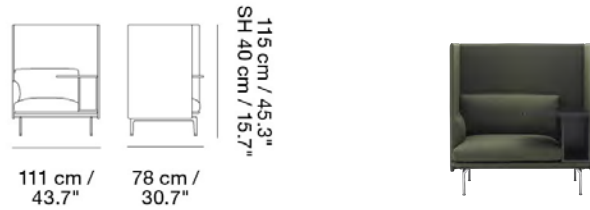

OUTLINE HIGHBACK WORK / RIGHT - POLISHED ALUMINUM BASE

Designed by Anderssen & Voll

Designed for the needs of the modern workplace, the Outline Highback Work combines a soft, deep seat and simple lines with the highback element, work desk and storage room, creating a private sphere within the room. Here in a higher seat height for workplace environments and hospitality settings. Our Power Outlet can be added to the Outline Sofa.

Please note that this product features a table and storage element on its right-hand side when facing the product. When seated, the table and storage unit will be on the left-hand side.

Material: Polished aluminum legs. Wood and steel construction. Cold foam filling. Table unit is made from robust and organic through-dyed MDF board with matt lacquer.

Textile Upholstery: 7,7 m / 8.43 yds
Leather Upholstery: 15.8 m² / 170.1 ft²

MADE-TO-ORDER OPTIONS

ITEM NO.	COLOR	PRICE	MOQ	< MOQ FEE	START-UP FEE	LEAD TIME
68002	Vancouver - Color 4, 8, 10, 12, 13 & 14	EUR 3.398,30	1	-	-	8 weeks
68016	Remix - All Colors	EUR 3.398,30	1	-	-	6 weeks
68014	Rime - All Colors	EUR 3.667,00	1	-	-	6 weeks
68004	Fiord - All Colors	EUR 3.667,00	1	-	-	6 weeks
68010	Steelcut - All Colors	EUR 3.667,00	1	-	-	6 weeks
68008	Steelcut Trio - All Colors	EUR 3.667,00	1	-	-	6 weeks
68018	Clara - All Colors	EUR 3.667,00	1	-	-	6 weeks
68020	Canvas - All Colors	EUR 3.667,00	1	-	-	6 weeks
68012	Hallingdal - All Colors	EUR 4.025,20	1	-	-	6 weeks
68022	Divina - All Colors	EUR 4.025,20	1	-	-	6 weeks
68024	Divina MD - All Colors	EUR 4.025,20	1	-	-	6 weeks
68026	Divina Melange - All Colors	EUR 4.025,20	1	-	-	6 weeks
68201	Balder - All Colors	EUR 4.114,70	1	-	-	6 weeks
68203	Twill Weave - All Colors	EUR 4.114,70	1	-	-	6 weeks
68040	Vidar - All Colors	EUR 4.114,70	1	-	-	6 weeks
68032	Faux Leather* - All Colors	EUR 3.667,00	1	-	-	6 weeks
68034	Easy Leather - All Colors	EUR 5.237,60	1	-	-	6 weeks
68006	Refine Leather - All Colors	EUR 5.954,00	1	-	-	6 weeks
68028	Endure Leather - All Colors	EUR 6.401,80	1	-	-	6 weeks
68030	COM Textile	EUR 3.398,30	1	-	-	6-12 weeks
68038	COM Imitation Leather	EUR 3.667,00	1	-	-	6-12 weeks
68036	COM Leather	EUR 5.237,60	1	-	-	6-12 weeks
83061	Leather care set - Refine Leather	EUR 15,70	1	-	-	-