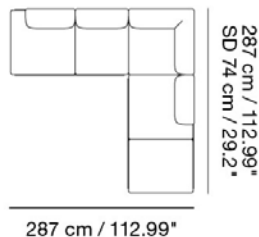

IN SITU MODULAR SOFA / CORNER - CONFIGURATION 4

Designed by Anderssen & Voll

Kindly note that the Ready-To-Ship Options and/or Made-To-Order Inspirations with Frame Configuration and Modules include frame sections, seating modules (F98 + C8O + E98 + G98 + D8O) and linking brackets for the sofa.

Please note that if you want to order this configuration in a different textile option and/or other seating modules, you must order the Made-To-Order Frame Configuration, listed below, along with the desired seating modules in the selected textile.

Please note that the loose In Situ Cushions are not part of any configuration or seating module and must be added separately to your order.

Material: Frame in powder coated steel. Modules in a wood construction with foam, wadding and fiberballs. Upholstered in textile.

READY-TO-SHIP OPTIONS

ITEM NO.	COLOR	PRICE
41954 - 80	Frame Configuration & Modules - Ocean 80	EUR 5.247,50
41924 - 12	Frame Configuration & Modules - Clay 12	EUR 6.404,40

MADE-TO-ORDER INSPIRATION

ITEM NO.	COLOR	PRICE	MOQ	< MOQ FEE	START-UP FEE	LEAD TIME
95084 - 262	Frame Configuration & Modules - Fiord 262	EUR 5.915,50	1	-	-	6 weeks
95144 - 451	Frame Configuration & Modules - Fiord 451	EUR 5.915,50	1	-	-	6 weeks
95024 - 15	Frame Configuration & Modules - Clay 15	EUR 6.404,40	1	-	-	6 weeks
95204 - 554	Frame Configuration & Modules - Vidar 554	EUR 6.404,40	1	-	-	6 weeks

MADE-TO-ORDER OPTIONS

ITEM NO.	COLOR	PRICE	MOQ	< MOQ FEE	START-UP FEE	LEAD TIME
41803	Frame Configuration - Black	EUR 337,60	1	-	-	6 weeks

MUUTO