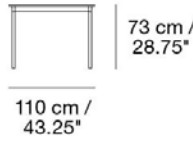

Material: Frame and legs in extruded aluminum. Table top in plywood with either laminate, linoleum or water-based lacquered oak veneer surface with plywood edge or chipboard with laminate surface and ABS edges.

MADE-TO-ORDER OPTIONS

ITEM NO.	COLOR	PRICE	MOQ	< MOQ FEE	START-UP FEE	LEAD TIME
64241	White Laminate/ABS/White	EUR 1.607,40	1	-	-	6 weeks
64242	White Laminate/ABS/Black	EUR 1.607,40	1	-	-	6 weeks
64243	Black Laminate/ABS/White	EUR 1.607,40	1	-	-	6 weeks
64244	Black Laminate/ABS/Black	EUR 1.607,40	1	-	-	6 weeks
64245	White Laminate/Plywood/White	EUR 1.655,70	1	-	-	6 weeks
64246	White Laminate/Plywood/Black	EUR 1.655,70	1	-	-	6 weeks
64247	Black Laminate/Plywood/White	EUR 1.655,70	1	-	-	6 weeks
64248	Black Laminate/Plywood/Black	EUR 1.655,70	1	-	-	6 weeks
64249	Black Linoleum/Plywood/White	EUR 1.834,80	1	-	-	6 weeks
64250	Black Linoleum/Plywood/Black	EUR 1.834,80	1	-	-	6 weeks
64812	Oak Veneer/Plywood/White	EUR 1.924,40	1	-	-	6 weeks
64813	Oak Veneer/Plywood/Black	EUR 1.924,40	1	-	-	6 weeks
64253	White Nanolaminate/Plywood/White	EUR 1.876,00	1	-	-	6 weeks
64254	White Nanolaminate/Plywood/Black	EUR 1.876,00	1	-	-	6 weeks
64255	Black Nanolaminate/Plywood/White	EUR 1.876,00	1	-	-	6 weeks
64256	Black Nanolaminate/Plywood/Black	EUR 1.876,00	1	-	-	6 weeks

MUUTO