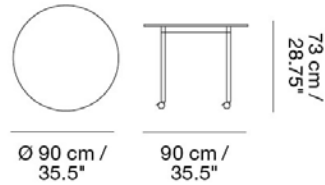

BASE TABLE WITH CASTORS / Ø 90 CM / 35.4"

Designed by Mika Tolvanen

Simple and elegant lines, joined by the functionality of castors. Frame is made from extruded aluminum, painted with an acrylic paint initially developed for outdoor interiors and building facades. Organizes and manage cords and wires with our Cable Management. Our Power Outlet can be added to the Base Table.

Made-to-order: Laminate with ABS or plywood edge in Black or White. Linoleum with plywood edge in Black. Nanolaminate finish in either Black or White. Bases available in Black or White with matching castors with brakes.

Material: Frame and legs in extruded aluminum. Table top in plywood with either laminate, linoleum or water-based lacquered oak veneer surface with plywood edge or chipboard with laminate surface and ABS edges.

MADE-TO-ORDER OPTIONS

ITEM NO.	COLOR	PRICE	MOQ	< MOQ FEE	START-UP FEE	LEAD TIME
64637	White Laminate/ABS/White	EUR 900,00	1	-	-	6 weeks
64517	White Laminate/ABS/Black	EUR 900,00	1	-	-	6 weeks
64562	Black Laminate/ABS/White	EUR 900,00	1	-	-	6 weeks
64442	Black Laminate/ABS/Black	EUR 900,00	1	-	-	6 weeks
64652	White Laminate/Plywood/White	EUR 908,90	1	-	-	6 weeks
64532	White Laminate/Plywood/Black	EUR 908,90	1	-	-	6 weeks
64577	Black Laminate/Plywood/White	EUR 908,90	1	-	-	6 weeks
64457	Black Laminate/Plywood/Black	EUR 908,90	1	-	-	6 weeks
64589	Black Linoleum/Plywood/White	EUR 984,10	1	-	-	6 weeks
64469	Black Linoleum/Plywood/Black	EUR 984,10	1	-	-	6 weeks
64622	Oak Veneer/Plywood/White	EUR 1.028,90	1	-	-	6 weeks
64502	Oak Veneer/Plywood/Black	EUR 1.028,90	1	-	-	6 weeks
64667	White Nanolaminate/Plywood/White	EUR 1.159,60	1	-	-	6 weeks
64547	White Nanolaminate/Plywood/Black	EUR 1.159,60	1	-	-	6 weeks
64607	Black Nanolaminate/Plywood/White	EUR 1.159,60	1	-	-	6 weeks
64487	Black Nanolaminate/Plywood/Black	EUR 1.159,60	1	-	-	6 weeks

MUUTO