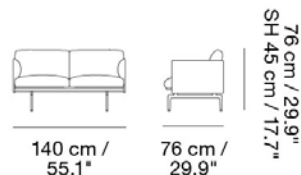

OUTLINE STUDIO SOFA / 140CM / 55.1" - BLACK BASE - SH: 45CM / 17.7"

Designed by Anderssen & Voll

Slimming down the elegant proportions of the Outline Sofa into a studio version, allowing for the design to be implemented into compact homes, hotel rooms, breakout areas and lobbies. Here in a higher seat height for workplace environments and hospitality settings. Our Power Outlet can be added to the Outline Studio Sofa.

Material: Black powder coated aluminum legs. Wood and steel construction. Cold foam filling.

Textile consumption for COM:

Textile Upholstery: 6,2 m / 6.78 yds

Leather Upholstery: 13,8 m² / 148.54 ft²

MADE-TO-ORDER OPTIONS

ITEM NO.	COLOR	PRICE	MOQ	< MOQ FEE	START-UP FEE	LEAD TIME
73135	Vancouver - Color 4, 8, 10, 12, 13 & 14	EUR 2.103,50	1	-	-	8 weeks
73142	Remix - All Colors	EUR 2.103,50	1	-	-	6 weeks
73141	Rime - All Colors	EUR 2.461,70	1	-	-	6 weeks
73136	Fiord - All Colors	EUR 2.461,70	1	-	-	6 weeks
73139	Steelcut - All Colors	EUR 2.461,70	1	-	-	6 weeks
73138	Steelcut Trio - All Colors	EUR 2.461,70	1	-	-	6 weeks
73143	Clara - All Colors	EUR 2.461,70	1	-	-	6 weeks
73144	Canvas - All Colors	EUR 2.461,70	1	-	-	6 weeks
73140	Hallingdal - All Colors	EUR 2.592,40	1	-	-	6 weeks
73145	Divina - All Colors	EUR 2.592,40	1	-	-	6 weeks
73146	Divina MD - All Colors	EUR 2.592,40	1	-	-	6 weeks
73147	Divina Melange - All Colors	EUR 2.592,40	1	-	-	6 weeks
73156	Balder - All Colors	EUR 2.681,90	1	-	-	6 weeks
73157	Twill Weave - All Colors	EUR 2.681,90	1	-	-	6 weeks
73154	Vidar - All Colors	EUR 2.681,90	1	-	-	6 weeks
73150	Faux Leather* - All Colors	EUR 2.461,70	1	-	-	6 weeks
73151	Easy Leather - All Colors	EUR 3.129,70	1	-	-	6 weeks
73137	Refine Leather - All Colors	EUR 3.667,00	1	-	-	6 weeks
73148	Endure Leather - All Colors	EUR 4.293,80	1	-	-	6 weeks
73149	COM Textile	EUR 2.103,50	1	-	-	6-12 weeks
73153	COM Imitation Leather	EUR 2.461,70	1	-	-	6-12 weeks
73152	COM Leather	EUR 3.129,70	1	-	-	6-12 weeks
00338	Test Sample 1 Sofa - Textile	EUR 2.000,00	1	-	-	4 weeks
00339	Test Sample 1 Sofa - Leather	EUR 3.500,00	1	-	-	4 weeks
83061	Leather care set - Refine Leather	EUR 15,70	1	-	-	-