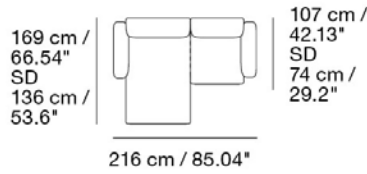

IN SITU MODULAR SOFA / 2-SEATER - CONFIGURATION 5

Designed by Anderssen & Voll

Kindly note that the Ready-To-Ship Options and/or Made-To-Order Inspirations with Frame Configuration and Modules include frame sections, seating modules (H98 + B8O) and linking brackets for the sofa.

Please note that if you want to order this configuration in a different textile option and/or other seating modules, you must order the Made-To-Order Frame Configuration, listed below, along with the desired seating modules in the selected textile.

Please note that the loose In Situ Cushions are not part of any configuration or seating module and must be added separately to your order.

Material: Frame in powder coated steel. Modules in a wood construction with foam, wadding and fiberballs. Upholstered in textile.

READY-TO-SHIP OPTIONS

ITEM NO.	COLOR	PRICE
41934 - 80	Frame Configuration & Modules - Ocean 80	EUR 2.950,60
41904 - 12	Frame Configuration & Modules - Clay 12	EUR 3.708,20

MADE-TO-ORDER INSPIRATION

ITEM NO.	COLOR	PRICE	MOQ	< MOQ FEE	START-UP FEE	LEAD TIME
95064 - 262	Frame Configuration & Modules - Fiord 262	EUR 3.308,80	1	-	-	6 weeks
95124 - 451	Frame Configuration & Modules - Fiord 451	EUR 3.308,80	1	-	-	6 weeks
95004 - 15	Frame Configuration & Modules - Clay 15	EUR 3.708,20	1	-	-	6 weeks
95184 - 554	Frame Configuration & Modules - Vidar 554	EUR 3.708,20	1	-	-	6 weeks

MADE-TO-ORDER OPTIONS

ITEM NO.	COLOR	PRICE	MOQ	< MOQ FEE	START-UP FEE	LEAD TIME
41604	Frame Configuration - Black	EUR 135,20	1	-	-	6 weeks

MUUTO