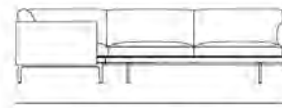

255 cm / 100.4"

SH 40 cm / 15.7"
71 cm / 28"