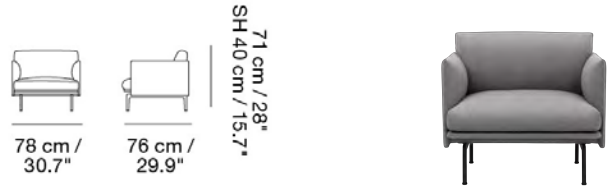

OUTLINE STUDIO CHAIR / BLACK BASE

Designed by Anderssen & Voll

Slimming down the elegant proportions of the Outline Chair into a studio version, allowing for the design to be implemented into smaller homes, hotel rooms, breakout areas and lobbies. Our Power Outlet can be added to the Outline Studio Chair.

Material: Black powder coated aluminum legs. Wood and steel construction. Cold foam filling.

Textile consumption for COM:

Textile Upholstery: 4,7 m / 5.1 yds

Leather Upholstery: 9,4 m² / 101.2 ft²

MADE-TO-ORDER OPTIONS

ITEM NO.	COLOR	PRICE	MOQ	< MOQ FEE	START-UP FEE	LEAD TIME
26801	Vancouver - Color 4, 8, 10, 12, 13 & 14	EUR 1.476,60	1	-	-	8 weeks
26808	Remix - All Colors	EUR 1.476,60	1	-	-	6 weeks
26807	Rime - All Colors	EUR 1.655,70	1	-	-	6 weeks
26802	Fiord - All Colors	EUR 1.655,70	1	-	-	6 weeks
26805	Steelcut - All Colors	EUR 1.655,70	1	-	-	6 weeks
26804	Steelcut Trio - All Colors	EUR 1.655,70	1	-	-	6 weeks
26809	Clara - All Colors	EUR 1.655,70	1	-	-	6 weeks
26810	Canvas - All Colors	EUR 1.655,70	1	-	-	6 weeks
26806	Hallingdal - All Colors	EUR 1.745,30	1	-	-	6 weeks
26811	Divina - All Colors	EUR 1.745,30	1	-	-	6 weeks
26812	Divina MD - All Colors	EUR 1.745,30	1	-	-	6 weeks
26813	Divina Melange - All Colors	EUR 1.745,30	1	-	-	6 weeks
26821	Balder - All Colors	EUR 1.924,40	1	-	-	6 weeks
26822	Twill Weave - All Colors	EUR 1.924,40	1	-	-	6 weeks
26820	Vidar - All Colors	EUR 1.924,40	1	-	-	6 weeks
26816	Faux Leather* - All Colors	EUR 1.655,70	1	-	-	6 weeks
26817	Easy Leather - All Colors	EUR 2.103,50	1	-	-	6 weeks
26803	Refine Leather - All Colors	EUR 2.461,70	1	-	-	6 weeks
26814	Endure Leather - All Colors	EUR 2.861,00	1	-	-	6 weeks
26815	COM Textile	EUR 1.476,60	1	-	-	6-12 weeks
26819	COM Imitation Leather	EUR 1.655,70	1	-	-	6-12 weeks
26818	COM Leather	EUR 2.103,50	1	-	-	6-12 weeks
00338	Test Sample 1 Sofa - Textile	EUR 2.000,00	1	-	-	4 weeks
00339	Test Sample 1 Sofa - Leather	EUR 3.500,00	1	-	-	4 weeks
83061	Leather care set - Refine Leather	EUR 15,70	1	-	-	-