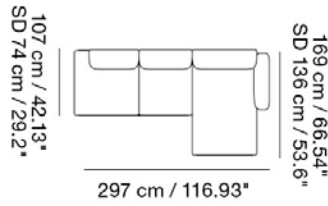

IN SITU MODULAR SOFA / 3-SEATER - CONFIGURATION 8

Designed by Anderssen & Voll

Kindly note that the Ready-To-Ship Options and/or Made-To-Order Inspirations with Frame Configuration and Modules include frame sections, seating modules (F98 + C8O + I98) and linking brackets for the sofa.

Please note that if you want to order this configuration in a different textile option and/or other seating modules, you must order the Made-To-Order Frame Configuration, listed below, along with the desired seating modules in the selected textile.

Please note that the loose In Situ Cushions are not part of any configuration or seating module and must be added separately to your order.

Material: Frame in powder coated steel. Modules in a wood construction with foam, wadding and fiberballs. Upholstered in textile.

READY-TO-SHIP OPTIONS

ITEM NO.	COLOR	PRICE
41944 - 80	Frame Configuration & Modules - Ocean 80	EUR 3.729,70
41914 - 12	Frame Configuration & Modules - Clay 12	EUR 4.666,30

MADE-TO-ORDER INSPIRATION

ITEM NO.	COLOR	PRICE	MOQ	< MOQ FEE	START-UP FEE	LEAD TIME
95074 - 262	Frame Configuration & Modules - Fiord 262	EUR 4.218,60	1	-	-	6 weeks
95134 - 451	Frame Configuration & Modules - Fiord 451	EUR 4.218,60	1	-	-	6 weeks
95014 - 15	Frame Configuration & Modules - Clay 15	EUR 4.666,30	1	-	-	6 weeks
95194 - 554	Frame Configuration & Modules - Vidar 554	EUR 4.666,30	1	-	-	6 weeks

MADE-TO-ORDER OPTIONS

ITEM NO.	COLOR	PRICE	MOQ	< MOQ FEE	START-UP FEE	LEAD TIME
41657	Frame Configuration - Black	EUR 202,40	1	-	-	6 weeks

MUUTO