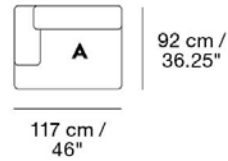

CONNECT MODULAR SOFA / LEFT ARMREST (A)

Designed by Anderssen & Voll

A timeless modular sofa series with clear lines and precise proportions upholstered in a range of Kvadrat, Arve (not available in UK) or Nevotex textiles. The II modules provide numerous possibilities for creating the optimal shaped sofa setting or lounge area.

Please note that this product features an armrest on the left-hand side when facing the product from the front.

Material: Wood frame & cold foam filling.

Textile consumption for COM:
5,8 m / 6.34 yds

READY-TO-SHIP OPTIONS

ITEM NO.	COLOR	PRICE
19121 - 13	Vancouver 13	EUR 1.190,10
11501 - 123	Remix 123	EUR 1.190,10

MADE-TO-ORDER OPTIONS

ITEM NO.	COLOR	PRICE	MOQ	< MOQ FEE	START-UP FEE	LEAD TIME
19121	Vancouver - Color 4, 8, 10, 12 & 14	EUR 1.190,10	1	-	-	8 weeks
11501	Remix - All Colors	EUR 1.190,10	1	-	-	6 weeks
41001	Wooly - All Colors	EUR 1.190,10	1	-	-	6 weeks
98290	Fiord - All Colors	EUR 1.458,70	1	-	-	6 weeks
19101	Rime - All Colors	EUR 1.458,70	1	-	-	6 weeks
11581	Steelcut - All Colors	EUR 1.458,70	1	-	-	6 weeks
11541	Steelcut Trio - All Colors	EUR 1.458,70	1	-	-	6 weeks
11592	Clara - All Colors	EUR 1.458,70	1	-	-	6 weeks
98260	Canvas - All Colors	EUR 1.458,70	1	-	-	6 weeks
11621	Hallingdal - All Colors	EUR 1.607,40	1	-	-	6 weeks
20261	Divina - All Colors	EUR 1.607,40	1	-	-	6 weeks
19021	Divina MD - All Colors	EUR 1.607,40	1	-	-	6 weeks
19041	Divina Melange - All Colors	EUR 1.607,40	1	-	-	6 weeks
69006	Faux Leather* - All Colors	EUR 1.458,70	1	-	-	6 weeks
11561	COM Textile	EUR 1.190,10	1	-	-	6-12 weeks
97161	COM Imitation Leather	EUR 1.458,70	1	-	-	6-12 weeks
00336	Test Sample 1 Connect Module	EUR 1.000,00	1	-	-	4 weeks