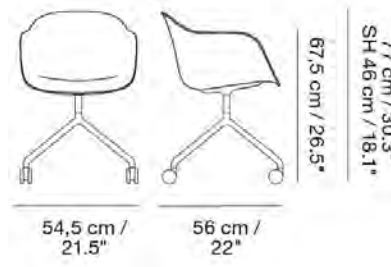

FIBER ARMCHAIR / SWIVEL BASE W. CASTORS

Designed by Iskos-Berlin

The shell of the Fiber Armchair is designed to balance maximum comfort with minimum space.

Material: Shell in plastic composition with up to 25% wood fibers. Swivel base in die casted aluminum. Made-to-order textile and leather with base color option of Black, White, Grey, Dusty Green or Polished Aluminum. Castors are available in either Black or White. Black, Grey and Polished Aluminum swivel bases with Black castors. White swivel base with White castors.

Textile consumption for COM:

Textile Upholstery: 1,5 m / 1.64 yds

Leather Upholstery: 3 m² / 32.3 ft²

MADE-TO-ORDER OPTIONS

ITEM NO.	COLOR	PRICE	MOQ	< MOQ FEE	START-UP FEE	LEAD TIME
70251	Black/Black	EUR 384,20	1	-	-	5 weeks
70252	Grey/Grey	EUR 384,20	1	-	-	5 weeks
70254	Dusty Green/Dusty Green	EUR 384,20	1	-	-	5 weeks
70255	Ochre/Black	EUR 384,20	1	-	-	5 weeks
70256	Natural White/White	EUR 384,20	1	-	-	5 weeks
23090	Remix - All Colors	EUR 604,40	1	-	-	5 weeks
70214	Wooly - All Colors	EUR 604,40	1	-	-	5 weeks
23091	Steelcut - All Colors	EUR 670,70	1	-	-	5 weeks
23092	Steelcut Trio - All Colors	EUR 670,70	1	-	-	5 weeks
57008	Forest Nap - All Colors	EUR 670,70	1	-	-	5 weeks
23097	Clara - All Colors	EUR 670,70	1	-	-	5 weeks
23098	Canvas - All Colors	EUR 670,70	1	-	-	5 weeks
23093	Hallingdal - All Colors	EUR 711,90	1	-	-	5 weeks
23094	Divina - All Colors	EUR 711,90	1	-	-	5 weeks
23099	Divina MD - All Colors	EUR 711,90	1	-	-	5 weeks
23100	Divina Melange - All Colors	EUR 711,90	1	-	-	5 weeks
55008	Hero - All Colors	EUR 711,90	1	-	-	5 weeks
55125	Balder - All Colors	EUR 711,90	1	-	-	5 weeks
55242	Twill Weave - All Colors	EUR 711,90	1	-	-	5 weeks
23102	Faux Leather* - All Colors	EUR 711,90	1	-	-	6 weeks
23103	Easy Leather - All Colors	EUR 921,40	1	-	-	5 weeks
23095	Refine Leather - All Colors	EUR 939,40	1	-	-	5 weeks
23096	Endure Leather - All Colors	EUR 980,50	1	-	-	5 weeks
23101	COM Textile	EUR 604,40	1	-	-	6 weeks
23104	COM Imitation Leather	EUR 711,90	1	-	-	6 weeks
23105	COM Leather	EUR 921,40	1	-	-	6 weeks
00335	Test Sample - 1 Chair	EUR 500,00	4	-	-	6 weeks

MUUTO