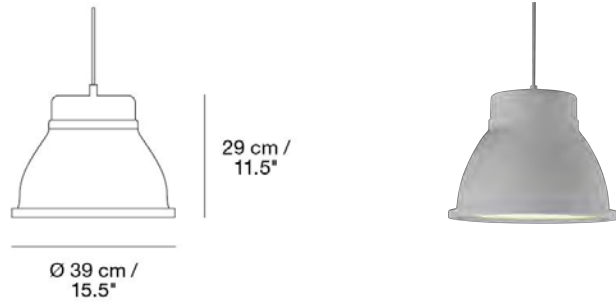

STUDIO PENDANT LAMP

Designed by Thomas Bernstrand

The lamp's minimalistic design is inspired by industrial lamps used in a film studio. Made from powder coated aluminum for a matte surface, the lamp's glass diffuser conceals the bulb, emitting a warm light from the lamp.

Material: Aluminum & PVC cord. Ceiling cap included. Bulb not included. With dimmable function if dimmable bulb is used. Cord Length: 300 cm / 118,1"