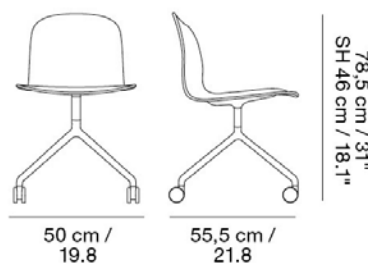

VISU WIDE CHAIR / SWIVEL BASE W. CASTORS

Designed by Mika Tolvanen

The Visu Wide Chair Swivel Base combines a simple and comfortable form with a quiet silhouette. The shell is made in form-pressed veneer, sitting atop a swivel base w. castors for added functionality. The design has a wider seat than the Visu Chair. Made-to-order textile or leather upholstery with base color option of Black.

Material: Non-upholstered Oak version: Form-pressed veneer shell in water-based lacquer. Swivel Base in die casted aluminum. Swivel foot is casted in one piece. Non-upholstered colored versions: Shell in form-pressed veneer in a water-based lacquer. Swivel Base in die casted aluminum. Swivel foot is casted in one piece.

Textile consumption for COM:

Textile Upholstery: 1,21 m / 1.1 yds

Leather Upholstery: 2,42 m² / 26.1 ft²

MADE-TO-ORDER OPTIONS

ITEM NO.	COLOR	PRICE	MOQ	< MOQ FEE	START-UP FEE	LEAD TIME
21893	Oak/Black	EUR 464,80	1	-	-	7 weeks
21892	Black/Black	EUR 464,80	1	-	-	7 weeks
21880	Remix - All Colors	EUR 541,80	1	-	-	7 weeks
21882	Steelcut - All Colors	EUR 563,30	1	-	-	7 weeks
21881	Steelcut Trio - All Colors	EUR 563,30	1	-	-	7 weeks
21883	Clara - All Colors	EUR 563,30	1	-	-	7 weeks
21888	Canvas - All Colors	EUR 563,30	1	-	-	7 weeks
21884	Hallingdal - All Colors	EUR 608,00	1	-	-	7 weeks
21885	Divina - All Colors	EUR 608,00	1	-	-	7 weeks
21889	Divina MD - All Colors	EUR 608,00	1	-	-	7 weeks
21890	Divina Melange - All Colors	EUR 608,00	1	-	-	7 weeks
21894	Faux Leather* - All Colors	EUR 563,30	1	-	-	9 weeks
21895	Easy Leather - All Colors	EUR 792,50	1	-	-	7 weeks
21886	Refine Leather - All Colors	EUR 814,00	1	-	-	7 weeks
21887	Endure Leather - All Colors	EUR 814,00	1	-	-	7 weeks
21899	COM Textile	EUR 541,80	1	-	-	10 weeks
21898	COM Imitation Leather	EUR 563,30	1	-	-	10 weeks
21897	COM Leather	EUR 792,50	1	-	-	10 weeks
00335	Test Sample - 1 Chair	EUR 500,00	4	-	-	6 weeks
18157	Felt Glide - Black (1 pc.)	EUR 2,90	1	-	-	1-2 weeks
18158	Felt Glides (4 pcs.)	EUR 11,60	1	-	-	1-2 weeks

MUUTO