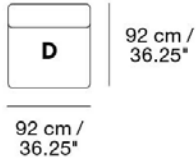

CONNECT MODULAR SOFA / SHORT CENTRE (D)

Designed by Anderssen & Voll

A timeless modular sofa series with clear lines and precise proportions upholstered in a range of Kvadrat, Arve (not available in UK) or Nevotex textiles. The II modules provide numerous possibilities for creating the optimal shaped sofa setting or lounge area.

Material: Wood frame & cold foam filling.

Textile consumption for COM:
4,7 m / 5.14 yds

READY-TO-SHIP OPTIONS

ITEM NO.	COLOR	PRICE
19124 - 13	Vancouver 13	EUR 1.011,00
11504 - 123	Remix 123	EUR 1.011,00

MADE-TO-ORDER OPTIONS

ITEM NO.	COLOR	PRICE	MOQ	< MOQ FEE	START-UP FEE	LEAD TIME
19124	Vancouver - Color 4, 8, 10, 12 & 14	EUR 1.011,00	1	-	-	8 weeks
11504	Remix - All Colors	EUR 1.011,00	1	-	-	6 weeks
41004	Wooly - All Colors	EUR 1.011,00	1	-	-	6 weeks
98293	Fiord - All Colors	EUR 1.145,30	1	-	-	6 weeks
19104	Rime - All Colors	EUR 1.145,30	1	-	-	6 weeks
11584	Steelcut - All Colors	EUR 1.145,30	1	-	-	6 weeks
11544	Steelcut Trio - All Colors	EUR 1.145,30	1	-	-	6 weeks
11595	Clara - All Colors	EUR 1.145,30	1	-	-	6 weeks
98263	Canvas - All Colors	EUR 1.145,30	1	-	-	6 weeks
11624	Hallingdal - All Colors	EUR 1.234,90	1	-	-	6 weeks
20264	Divina - All Colors	EUR 1.234,90	1	-	-	6 weeks
19024	Divina MD - All Colors	EUR 1.234,90	1	-	-	6 weeks
19044	Divina Melange - All Colors	EUR 1.234,90	1	-	-	6 weeks
69009	Faux Leather* - All Colors	EUR 1.145,30	1	-	-	6 weeks
11564	COM Textile	EUR 1.011,00	1	-	-	6-12 weeks
97164	COM Imitation Leather	EUR 1.145,30	1	-	-	6-12 weeks
00336	Test Sample 1 Connect Module	EUR 1.000,00	1	-	-	4 weeks