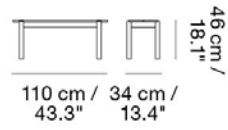

LINEAR WOOD BENCH / 110 X 34 CM / 43.3 X 13.4"

Designed by Thomas Bentzen

A simple and elegant wood bench in a modern form language with understated details for a long-lasting expression. The Linear Wood Bench is for indoor use only.

Material: Seat in lacquered oak veneer with solid oak legs.

READY-TO-SHIP OPTIONS

ITEM NO.	COLOR	PRICE
30919	Oak	EUR 443,30

MUUTO