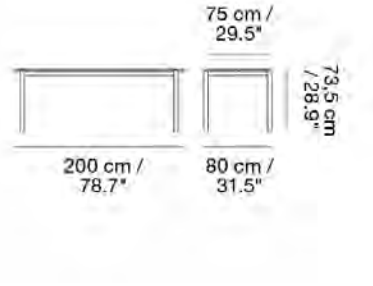

LINEAR STEEL TABLE / 200 X 75CM / 78.7 X 29.5"

Designed by Thomas Bentzen

A simple and elegant table in lacquered steel for outdoor use in a modern form language with understated details for a long-lasting expression.

Material: Powder coated steel in Black, Off-White, Burnt Orange or Dark Green.

READY-TO-SHIP OPTIONS

ITEM NO.	COLOR	PRICE
39805	Black	EUR 980,50
39806	Off-White	EUR 980,50
39807	Dark Green	EUR 980,50
39808	Burnt Orange	EUR 980,50
30975	Ground Mounting Kit	EUR 67,20
30973	Glides	EUR 11,60
30974	Adjustable Feet	EUR 17,90