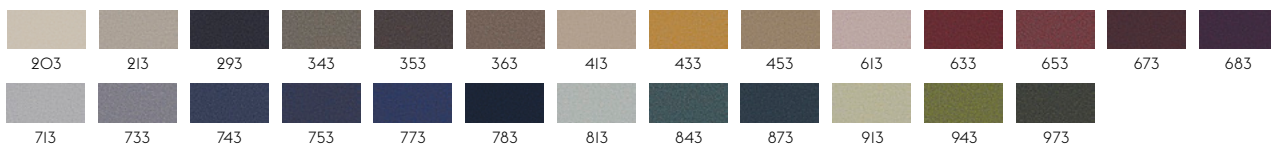

DIVINA MD BY KVADRAT

Designer: Finn Sködt.
Composition: 100% new wool.
Durability: 45.000 Martindale.
Sustainability: Complies with both EU ecolabel "The Flower" and Greenguard Gold Certification.

193