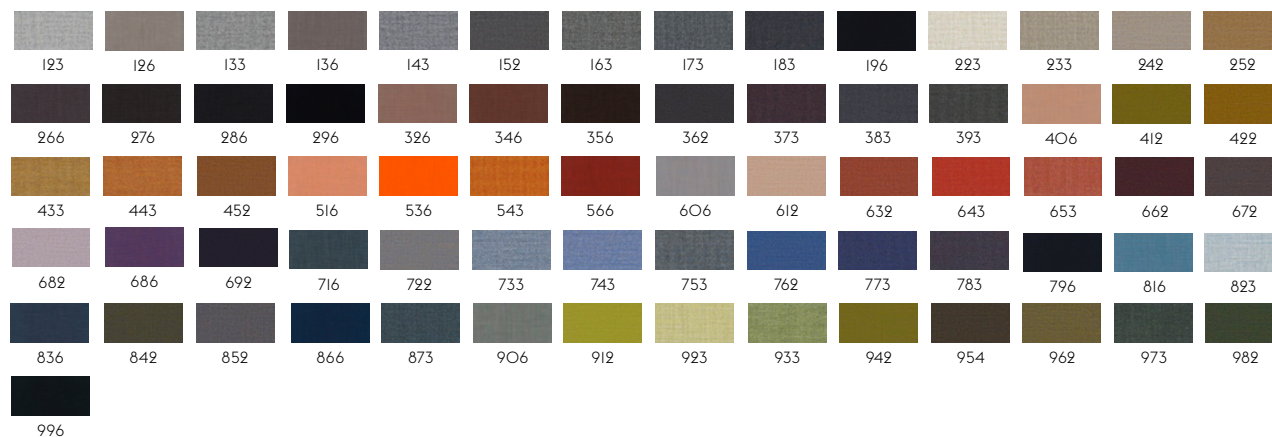

REMUX BY KVADRAT

Designer: Giulio Ridolfo.
Composition: 90% new wool worsted, 10% nylon.
Durability: 100.000 Martindale / Lightfastness 5-7 (ISO I-8)
Sustainability: Complies with both EU ecolabel "The Flower" and Greenguard Gold Certification.

113