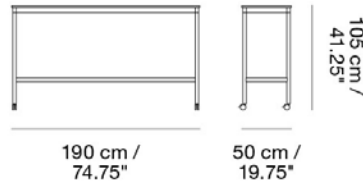

BASE HIGH TABLE WITH CASTORS / 190 X 50 H: 105 CM / 74.8 X 19.7 H: 41.3"

Designed by Mika Tolvanen

Designed with maximum attention to detail and produced to withstand continual robust use. The Base High Table's lower frame increases its stability and provides a footrest to the user. Made-to-order sizes are available upon request.