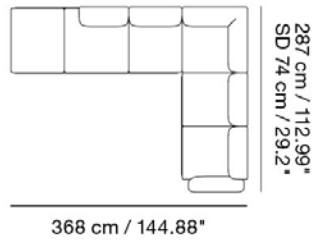

IN SITU MODULAR SOFA / CORNER - CONFIGURATION 6

Designed by Anderssen & Voll

Kindly note that the Ready-To-Ship Options and/or Made-To-Order Inspirations with Frame Configuration and Modules include frame sections, seating modules (D8O + F98 + C8O + E98 + C8O + B8O) and linking brackets for the sofa.

Please note that if you want to order this configuration in a different textile option and/or other seating modules, you must order the Made-To-Order Frame Configuration, listed below, along with the desired seating modules in the selected textile.

Please note that the loose In Situ Cushions are not part of any configuration or seating module and must be added separately to your order.

Material: Frame in powder coated steel. Modules in a wood construction with foam, wadding and fiberballs. Upholstered in textile.

READY-TO-SHIP OPTIONS

ITEM NO.	COLOR	PRICE
41956 - 80	Frame Configuration & Modules - Ocean 80	EUR 6.384,70
41926 - 12	Frame Configuration & Modules - Clay 12	EUR 7.899,90

MADE-TO-ORDER INSPIRATION

ITEM NO.	COLOR	PRICE	MOQ	< MOQ FEE	START-UP FEE	LEAD TIME
95086 - 262	Frame Configuration & Modules - Fiord 262	EUR 7.280,20	1	-	-	6 weeks
95146 - 451	Frame Configuration & Modules - Fiord 451	EUR 7.280,20	1	-	-	6 weeks
95026 - 15	Frame Configuration & Modules - Clay 15	EUR 7.899,90	1	-	-	6 weeks
95206 - 554	Frame Configuration & Modules - Vidar 554	EUR 7.899,90	1	-	-	6 weeks

MADE-TO-ORDER OPTIONS

ITEM NO.	COLOR	PRICE	MOQ	< MOQ FEE	START-UP FEE	LEAD TIME
41805	Frame Configuration - Black	EUR 404,80	1	-	-	6 weeks

MUUTO