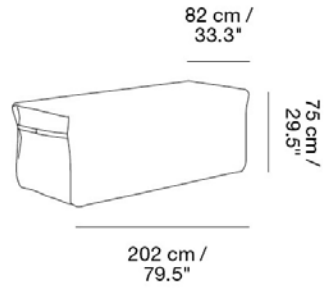

LINEAR STEEL COVER / FOR SIZE 200 X 75CM / 78.7 X 29.5"

Designed by Thomas Bentzen

A cover for the Linear Steel Series, allowing one to slide the benches under the table and keep them protected from weather's harm when not in use.

Material: PVC coated polyester.

READY-TO-SHIP OPTIONS

ITEM NO.	COLOR	PRICE
30977	Black - 200cm / 78,7"	EUR 79,70