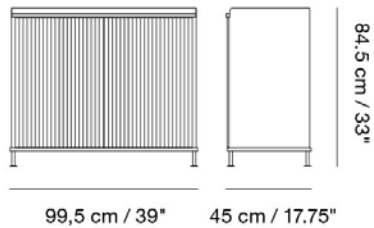

ENFOLD SIDEBOARD / TALL

Designed by Thomas Bentzen

Enfold Sideboard combines the warm touch of oak, referencing the wooden sideboards of the 20th century, with the contemporary touch of its lacquered steel front that has been punched and bended for a refined and industrial look.

Material: Powder coated steel and clear lacquered solid oak.

READY-TO-SHIP OPTIONS

ITEM NO.	COLOR	PRICE
83600	Black/Black	EUR 1.517,80
83611	Oak/Grey	EUR 1.517,80
83612	Oak/Dusty Green	EUR 1.517,80

MADE-TO-ORDER OPTIONS

ITEM NO.	COLOR	PRICE	MOQ	< MOQ FEE	START-UP FEE	LEAD TIME
83601	Grey/Grey	EUR 1.607,40	1	-	-	7 weeks
83602	Dusty Green/Dusty Green	EUR 1.607,40	1	-	-	7 weeks
83603	Sand Yellow/Sand Yellow	EUR 1.607,40	1	-	-	7 weeks
83610	Oak/Black	EUR 1.607,40	1	-	-	7 weeks
83613	Oak/Sand Yellow	EUR 1.607,40	1	-	-	7 weeks