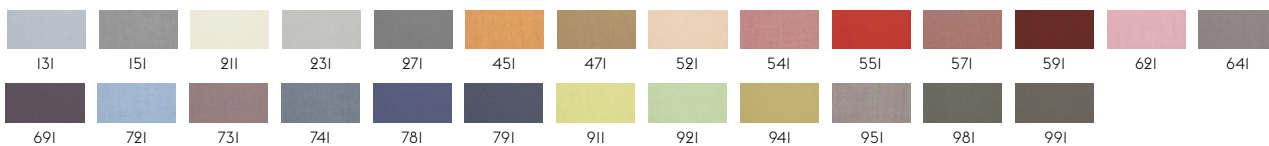

RIME BY KVADRAT

Designer: Åsa Pärson.
Composition: 90% new wool worsted, 10% nylon.
Durability: 100.000 Martindale.
Sustainability: Complies with both EU ecolabel "The Flower" and Greenguard Gold Certification.

III