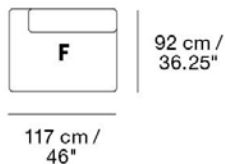

CONNECT MODULAR SOFA / LEFT OPEN-ENDED (F)

Designed by Anderssen & Voll

A timeless modular sofa series with clear lines and precise proportions upholstered in a range of Kvadrat, Arve (not available in UK) or Nevotex textiles. The II modules provide numerous possibilities for creating the optimal shaped sofa setting or lounge area.

Please note that this product features an open end on the left-hand side when facing the product from the front.

Material: Wood frame & cold foam filling.

Textile consumption for COM:

5,1 m / 5.6 yds

READY-TO-SHIP OPTIONS

ITEM NO.	COLOR	PRICE
19126 - 13	Vancouver 13	EUR 1.145,30
11506 - 123	Remix 123	EUR 1.145,30

MADE-TO-ORDER OPTIONS

ITEM NO.	COLOR	PRICE	MOQ	< MOQ FEE	START-UP FEE	LEAD TIME
19126	Vancouver - Color 4, 8, 10, 12 & 14	EUR 1.145,30	1	-	-	8 weeks
11506	Remix - All Colors	EUR 1.145,30	1	-	-	6 weeks
41006	Wooly - All Colors	EUR 1.145,30	1	-	-	6 weeks
98295	Fiord - All Colors	EUR 1.369,20	1	-	-	6 weeks
19106	Rime - All Colors	EUR 1.369,20	1	-	-	6 weeks
11586	Steelcut - All Colors	EUR 1.369,20	1	-	-	6 weeks
11546	Steelcut Trio - All Colors	EUR 1.369,20	1	-	-	6 weeks
11597	Clara - All Colors	EUR 1.369,20	1	-	-	6 weeks
98265	Canvas - All Colors	EUR 1.369,20	1	-	-	6 weeks
11626	Hallingdal - All Colors	EUR 1.414,00	1	-	-	6 weeks
20266	Divina - All Colors	EUR 1.414,00	1	-	-	6 weeks
19026	Divina MD - All Colors	EUR 1.414,00	1	-	-	6 weeks
19046	Divina Melange - All Colors	EUR 1.414,00	1	-	-	6 weeks
69011	Faux Leather* - All Colors	EUR 1.369,20	1	-	-	6 weeks
11566	COM Textile	EUR 1.145,30	1	-	-	6-12 weeks
97166	COM Imitation Leather	EUR 1.369,20	1	-	-	6-12 weeks
00336	Test Sample 1 Connect Module	EUR 1.000,00	1	-	-	4 weeks