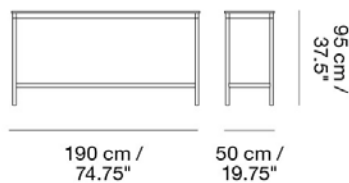

BASE HIGH TABLE / 190 X 50 H: 95 CM / 74.8 X 19.7 H: 37.4"

Designed by Mika Tolvanen

Designed with maximum attention to detail and produced to withstand continual robust use. The Base High Table's lower frame increases its stability and provides a footrest to the user. Made-to-order sizes are available upon request.

Organize and manage cords and wires with the Cable Management. Our Power Outlet can be added to the Base High Table. Bases available in Black or White.

Material: Frame in extruded aluminum with legs and stretcher in steel. Table top in plywood with either laminate, linoleum or water-based lacquered oak veneer surface with plywood edge or chipboard with laminate surface and ABS edges.

Made-to-order: Laminate with ABS or plywood edge in Black or White. Linoleum with plywood edge in Black.

READY-TO-SHIP OPTIONS

ITEM NO.	COLOR	PRICE
62001	White Laminate/ABS/White	EUR 1.297,50
62002	White Laminate/ABS/Black	EUR 1.297,50
62005	White Laminate/Plywood/White	EUR 1.338,70
62006	White Laminate/Plywood/Black	EUR 1.338,70
62009	Black Linoleum/Plywood/White	EUR 1.476,60
62010	Black Linoleum/Plywood/Black	EUR 1.476,60
64770	Oak Veneer/Plywood/White	EUR 1.655,70
64771	Oak Veneer/Plywood/Black	EUR 1.655,70

MADE-TO-ORDER OPTIONS

ITEM NO.	COLOR	PRICE	MOQ	< MOQ FEE	START-UP FEE	LEAD TIME
62003	Black Laminate/ABS/White	EUR 1.297,50	1	-	-	8 weeks
62004	Black Laminate/ABS/Black	EUR 1.297,50	1	-	-	8 weeks
62007	Black Laminate/Plywood/White	EUR 1.338,70	1	-	-	8 weeks
62008	Black Laminate/Plywood/Black	EUR 1.338,70	1	-	-	8 weeks
62013	White Nanolaminate/Plywood/White	EUR 1.786,50	1	-	-	8 weeks
62014	White Nanolaminate/Plywood/Black	EUR 1.786,50	1	-	-	8 weeks
62015	Black Nanolaminate/Plywood/White	EUR 1.786,50	1	-	-	8 weeks
62016	Black Nanolaminate/Plywood/Black	EUR 1.786,50	1	-	-	8 weeks

MUUTO