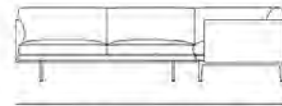

OUTLINE SOFA / CORNER - BLACK BASE

Designed by Anderssen & Voll

The Outline Series adds new perspectives to the classic Scandinavian design sofas of the 1960's, marrying the ideals of simplicity and function into one. The Outline Series is clean and elegant on the outside with a deep seat and soft cushioning on its inside. Our Power Outlet can be added to the Outline Sofa.

Material: Black powder coated aluminum legs. Wood and steel construction. Cold foam filling.

Textile consumption for COM:

Textile Upholstery: 16,5 m / 17.1 yds

Leather Upholstery: 35,6 m² / 383.2 ft²

255 cm / 100.4"