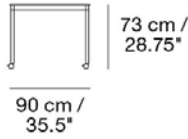

Material: Frame and legs in extruded aluminum. Table top in plywood with either laminate, linoleum or water-based lacquered oak veneer surface with plywood edge or chipboard with laminate surface and ABS edges.

MADE-TO-ORDER OPTIONS

ITEM NO.	COLOR	PRICE	MOQ	< MOQ FEE	START-UP FEE	LEAD TIME
64630	White Laminate/ABS/White	EUR 1.338,70	1	-	-	6 weeks
64510	White Laminate/ABS/Black	EUR 1.338,70	1	-	-	6 weeks
64555	Black Laminate/ABS/White	EUR 1.338,70	1	-	-	6 weeks
64435	Black Laminate/ABS/Black	EUR 1.338,70	1	-	-	6 weeks
64645	White Laminate/Plywood/White	EUR 1.428,30	1	-	-	6 weeks
64525	White Laminate/Plywood/Black	EUR 1.428,30	1	-	-	6 weeks
64570	Black Laminate/Plywood/White	EUR 1.428,30	1	-	-	6 weeks
64450	Black Laminate/Plywood/Black	EUR 1.428,30	1	-	-	6 weeks
64582	Black Linoleum/Plywood/White	EUR 1.566,20	1	-	-	6 weeks
64462	Black Linoleum/Plywood/Black	EUR 1.566,20	1	-	-	6 weeks
64615	Oak Veneer/Plywood/White	EUR 1.834,80	1	-	-	6 weeks
64495	Oak Veneer/Plywood/Black	EUR 1.834,80	1	-	-	6 weeks
64660	White Nanolaminate/Plywood/White	EUR 1.786,50	1	-	-	6 weeks
64540	White Nanolaminate/Plywood/Black	EUR 1.786,50	1	-	-	6 weeks
64600	Black Nanolaminate/Plywood/White	EUR 1.786,50	1	-	-	6 weeks
64480	Black Nanolaminate/Plywood/Black	EUR 1.786,50	1	-	-	6 weeks

MUUTO