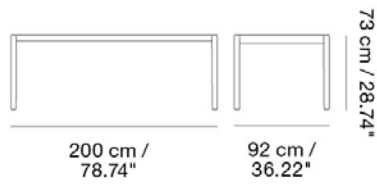

WORKSHOP TABLE / 200 X 92 CM / 78.7 X 36.2"

Designed by Cecilie Manz

The Workshop Table joins together the ideals of Scandinavian craftsmanship and subtle detailing, making for a deliberately simple and archetypal expression. With its tabletop in either oak veneer or linoleum harmoniously carving itself into the frame of solid oak, the Workshop Table brings a refined and understated appearance to any space.

Material: Frame and legs are made from lacquered solid oak. Table top with a lacquered oak veneer or linoleum finish.

READY-TO-SHIP OPTIONS

ITEM NO.	COLOR	PRICE
70313	Warm Grey Linoleum/Oak	EUR 1.696,90
70311	Oak	EUR 1.786,50

MUUTO