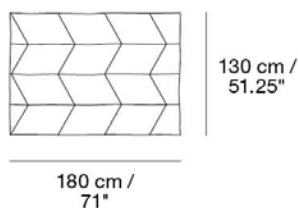

SWAY THROW

Designed by Tina Ratzer

A fine merino wool throw that unites aesthetics with comfort. The throw is jacquard-woven, a technique producing complicated patterns, which appear equally beautiful on both sides of the fabric.

Material: 100% fine merino wool