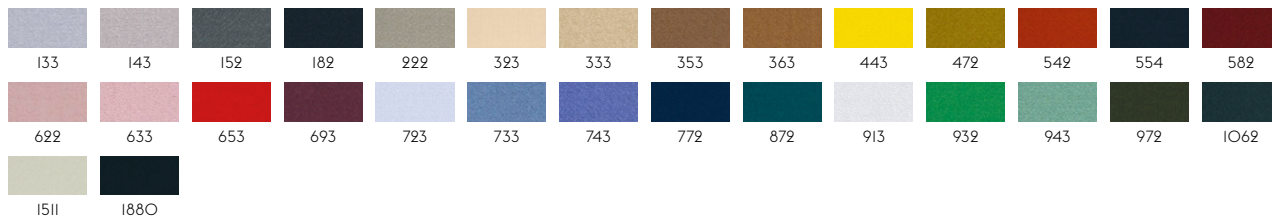

VANCOUVER BY ARVE

Designer: Gabriella Zecca
Composition: 52% cotton, 48% acrylic.
Durability: 40.000 Martindale / Lightfastness 4-5.

4

VIDAR BY KVADRAT

Designer: Raf Simons & Fanny Aronsen for Kvadrat.
Composition: 94% new wool, 6% nylon.
Durability: 100.000 Martindale / Lightfastness 6-7.
Sustainability: Natural fibres / Sustainable resource. Complies with Greenguard Gold Certification.

123