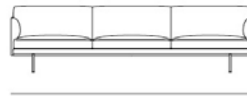

OUTLINE SOFA / 3 1/2-SEATER - BLACK BASE

Designed by Anderssen & Voll

The Outline Series adds new perspectives to the classic Scandinavian design sofas of the 1960's, marrying the ideals of simplicity and function into one. The Outline Series is clean and elegant on the outside with a deep seat and soft cushioning on its inside. Our Power Outlet can be added to the Outline Sofa.

Material: Black powder coated aluminum legs. Wood and steel construction. Cold foam filling.

Textile consumption for COM:

Textile Upholstery: 9,4 m / 10.3 yds

Leather Upholstery: 21,2 m² / 228.2 ft²

255 cm / 100.4"

84 cm / 33.1"

71 cm / 28"
SH 40 cm / 15.7"