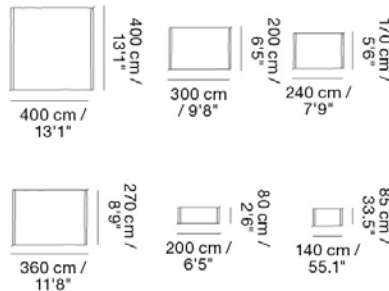

PLY RUG /

Designed by Margrethe Odgaard

With a broken twill structure, the Ply Rug has an eclectic yet understated appearance through its graphic pattern. Available in seven colors.

Material: Rug in 100% New Zealand wool. Rug Pad in jute material, weaved pad with latex coat.