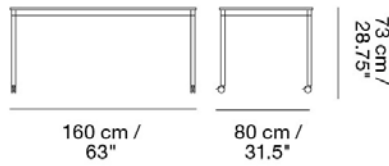

BASE TABLE WITH CASTORS / 160 X 80 CM / 63 X 31.5"

Designed by Mika Tolvanen

Simple and elegant lines, joined by the functionality of castors. Frame is made from extruded aluminum, painted with an acrylic paint initially developed for outdoor interiors and building facades. Organizes and manage cords and wires with our Cable Management. Our Power Outlet can be added to the Base Table.

Made-to-order: Laminate with ABS or plywood edge in Black or White. Linoleum with plywood edge in Black. Nanolaminate finish in either Black or White. Bases available in Black or White with matching castors with brakes.

Material: Frame and legs in extruded aluminum. Table top in plywood with either laminate, linoleum or water-based lacquered oak veneer surface with plywood edge or chipboard with laminate surface and ABS edges.

MADE-TO-ORDER OPTIONS

ITEM NO.	COLOR	PRICE	MOQ	< MOQ FEE	START-UP FEE	LEAD TIME
64626	White Laminate/ABS/White	EUR 1.028,90	1	-	-	6 weeks
64506	White Laminate/ABS/Black	EUR 1.028,90	1	-	-	6 weeks
64551	Black Laminate/ABS/White	EUR 1.028,90	1	-	-	6 weeks
64431	Black Laminate/ABS/Black	EUR 1.028,90	1	-	-	6 weeks
64641	White Laminate/Plywood/White	EUR 1.028,90	1	-	-	6 weeks
64521	White Laminate/Plywood/Black	EUR 1.028,90	1	-	-	6 weeks
64566	Black Laminate/Plywood/White	EUR 1.028,90	1	-	-	6 weeks
64446	Black Laminate/Plywood/Black	EUR 1.028,90	1	-	-	6 weeks
64591	Black Linoleum/Plywood/White	EUR 1.070,10	1	-	-	6 weeks
64471	Black Linoleum/Plywood/Black	EUR 1.070,10	1	-	-	6 weeks
64611	Oak Veneer/Plywood/White	EUR 1.159,60	1	-	-	6 weeks
64491	Oak Veneer/Plywood/Black	EUR 1.159,60	1	-	-	6 weeks
64656	White Nanolaminate/Plywood/White	EUR 1.297,50	1	-	-	6 weeks
64536	White Nanolaminate/Plywood/Black	EUR 1.297,50	1	-	-	6 weeks
64596	Black Nanolaminate/Plywood/White	EUR 1.297,50	1	-	-	6 weeks
64476	Black Nanolaminate/Plywood/Black	EUR 1.297,50	1	-	-	6 weeks

MUUTO