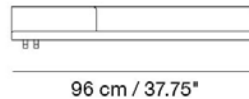

FOLDED SHELVES / 96 X 13 CM / 37.75 X 5"

Designed by Johan Van Hengel

Made from a single piece of bended steel, the Folded Shelves have a graphically modern expression. To be mounted on wall. Each shelf comes with two bolts for mounting and two hooks for hanging objects on. Use it as a nightstand, in the hallway, kitchen, living room or office.

Material: Acrylic powder coated bended 1.5 mm sheet of steel

READY-TO-SHIP OPTIONS

ITEM NO.	COLOR	PRICE
24001	Black	EUR 147,80
24004	Grey	EUR 147,80
24007	Olive	EUR 147,80
24032	Burnt Orange	EUR 147,80
24036	Blue-Grey	EUR 147,80

COMPILE BOOKEND

Designed by Cecilie Manz

A flexible bookend that can be placed in different ways to support various sized books. The bookends serve as a sculpturally decorative element, adding color and personality to a shelving system. The design and function of these bookends allows it to be suitable for many environments, be it in a living space, office or reception.

Material: Powder Coated Steel