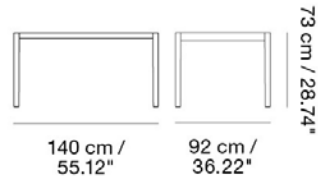

WORKSHOP TABLE / 140 X 92 CM / 55.1 X 36.2"

Designed by Cecilie Manz

The Workshop Table joins together the ideals of Scandinavian craftsmanship and subtle detailing, making for a deliberately simple and archetypal expression. With its tabletop in either oak veneer or linoleum harmoniously carving itself into the frame of solid oak, the Workshop Table brings a refined and understated appearance to any space.

Material: Frame and legs are made from lacquered solid oak. Table top with a lacquered oak veneer or linoleum finish.

READY-TO-SHIP OPTIONS

ITEM NO.	COLOR	PRICE
70303	Warm Grey Linoleum/Oak	EUR 1.249,20
70301	Oak	EUR 1.338,70

MUUTO