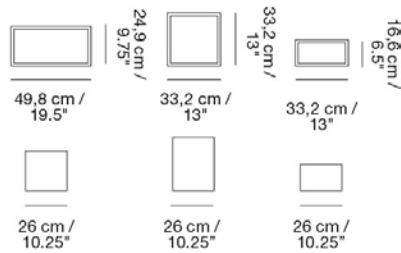

MINI STACKED STORAGE SYSTEM / 2.0

Designed by Julien De Smedt

A shelving system with a light expression and compact sizes, making the modules a perfect fit for smaller spaces such as kitchens, hallways, nightstands and bathrooms, both in private as well as professional and hospitality area. The modules can be wall-mounted in groups or on their own. One matching clip included with each module except for all Oak modules that come with a Light Grey clip. Models should always be connected with Stacked Clips, unless they are wall-mounted.

Material: PU lacquered MDF or oak veneer.

READY-TO-SHIP OPTIONS

ITEM NO.	COLOR	PRICE
15707	Small - Grey	EUR 106,60
15712	Small - Light Grey	EUR 106,60
15717	Small - Oak	EUR 106,60
15702	Small - White	EUR 106,60
15763	Small - Midnight Blue	EUR 106,60
15706	Medium - Grey	EUR 120,90
15711	Medium - Light Grey	EUR 120,90
15716	Medium - Oak	EUR 120,90
15701	Medium - White	EUR 120,90
15762	Medium - Midnight Blue	EUR 120,90
15720	Medium - Oak/Light Grey Backboard	EUR 120,90
15723	Medium - Oak/Dusty Green Backboard	EUR 120,90
15705	Large - Grey	EUR 133,40
15710	Large - Light Grey	EUR 133,40
15715	Large - Oak	EUR 133,40
15700	Large - White	EUR 133,40
15761	Large - Midnight Blue	EUR 133,40

MUUTO