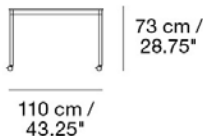

Material: Frame and legs in extruded aluminum. Table top in plywood with either laminate, linoleum or water-based lacquered oak veneer surface with plywood edge or chipboard with laminate surface and ABS edges.

MADE-TO-ORDER OPTIONS

ITEM NO.	COLOR	PRICE	MOQ	< MOQ FEE	START-UP FEE	LEAD TIME
64629	White Laminate/ABS/White	EUR 1.476,60	1	-	-	6 weeks
64509	White Laminate/ABS/Black	EUR 1.476,60	1	-	-	6 weeks
64554	Black Laminate/ABS/White	EUR 1.476,60	1	-	-	6 weeks
64434	Black Laminate/ABS/Black	EUR 1.476,60	1	-	-	6 weeks
64644	White Laminate/Plywood/White	EUR 1.566,20	1	-	-	6 weeks
64524	White Laminate/Plywood/Black	EUR 1.566,20	1	-	-	6 weeks
64569	Black Laminate/Plywood/White	EUR 1.566,20	1	-	-	6 weeks
64449	Black Laminate/Plywood/Black	EUR 1.566,20	1	-	-	6 weeks
64581	Black Linoleum/Plywood/White	EUR 1.745,30	1	-	-	6 weeks
64461	Black Linoleum/Plywood/Black	EUR 1.745,30	1	-	-	6 weeks
64614	Oak Veneer/Plywood/White	EUR 1.876,00	1	-	-	6 weeks
64494	Oak Veneer/Plywood/Black	EUR 1.876,00	1	-	-	6 weeks
64659	White Nanolaminate/Plywood/White	EUR 1.834,80	1	-	-	6 weeks
64539	White Nanolaminate/Plywood/Black	EUR 1.834,80	1	-	-	6 weeks
64599	Black Nanolaminate/Plywood/White	EUR 1.834,80	1	-	-	6 weeks
64479	Black Nanolaminate/Plywood/Black	EUR 1.834,80	1	-	-	6 weeks

MUUTO