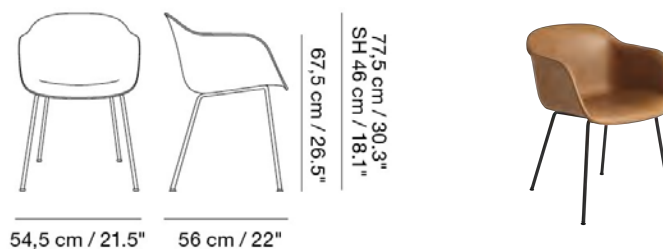

FIBER ARMCHAIR / TUBE BASE

Designed by Iskos-Berlin

The shell of the Fiber Armchair is designed to balance maximum comfort with minimum space. Option of pre-mounted felt glides upon request for orders above 50 chairs.

Material: Shell in plastic composition with up to 25% wood fibers. Tube base in powder coated steel. Made-to-order textile and leather with base color option of Black, White, Grey, Chrome or Dusty Green.

Textile consumption for COM:

Textile Upholstery: 1,5 m / 1.64 yds

Leather Upholstery: 3 m² / 32.3 ft²

READY-TO-SHIP OPTIONS

ITEM NO.	COLOR	PRICE
70001	Black/Black	EUR 231,90
70002	Grey/Grey	EUR 231,90
70004	Dusty Green/Dusty Green	EUR 231,90
70005	Ochre/Black	EUR 231,90
70006	Natural White/White	EUR 231,90
20014 - GREY_133	Remix 133/Grey	EUR 446,80
20014 - BLCK_183	Remix 183/Black	EUR 446,80
20019 - BLCK_BLCK	Refine Leather - Black/Black	EUR 778,20
20019 - BLCK_COGN	Refine Leather - Cognac/Black	EUR 778,20

MADE-TO-ORDER INSPIRATION

ITEM NO.	COLOR	PRICE	MOQ	< MOQ FEE	START-UP FEE	LEAD TIME
55000 - BLCK_481	Hero 481/Black	EUR 572,20	1	-	-	5 weeks
55117 - DGRN_912	Balder 912/Dusty Green	EUR 572,20	1	-	-	5 weeks

MADE-TO-ORDER OPTIONS

ITEM NO.	COLOR	PRICE	MOQ	< MOQ FEE	START-UP FEE	LEAD TIME
70007	Black/Chrome	EUR 231,90	1	-	-	5 weeks
70008	Grey/Chrome	EUR 231,90	1	-	-	5 weeks
70010	Dusty Green/Chrome	EUR 231,90	1	-	-	5 weeks
70011	Ochre/Chrome	EUR 231,90	1	-	-	5 weeks
70012	Natural White/Chrome	EUR 231,90	1	-	-	5 weeks
20014	Remix - All Colors	EUR 446,80	1	-	-	5 weeks
70207	Wooly - All Colors	EUR 446,80	1	-	-	5 weeks
20015	Steelcut - All Colors	EUR 527,40	1	-	-	5 weeks
20016	Steelcut Trio - All Colors	EUR 527,40	1	-	-	5 weeks
57000	Forest Nap - All Colors	EUR 527,40	1	-	-	5 weeks
23010	Clara - All Colors	EUR 527,40	1	-	-	5 weeks
23011	Canvas - All Colors	EUR 527,40	1	-	-	5 weeks
20017	Hallingdal - All Colors	EUR 572,20	1	-	-	5 weeks
20018	Divina - All Colors	EUR 572,20	1	-	-	5 weeks
23012	Divina MD - All Colors	EUR 572,20	1	-	-	5 weeks
23013	Divina Melange - All Colors	EUR 572,20	1	-	-	5 weeks
55000	Hero - All Colors	EUR 572,20	1	-	-	5 weeks
55117	Balder - All Colors	EUR 572,20	1	-	-	5 weeks
55234	Twill Weave - All Colors	EUR 572,20	1	-	-	5 weeks
23016	Faux Leather* - All Colors	EUR 572,20	1	-	-	6 weeks
20020	Easy Leather - All Colors	EUR 765,60	1	-	-	5 weeks
20019	Refine Leather - All Colors	EUR 778,20	1	-	-	5 weeks
23015	Endure Leather - All Colors	EUR 819,40	1	-	-	5 weeks

MUUTO