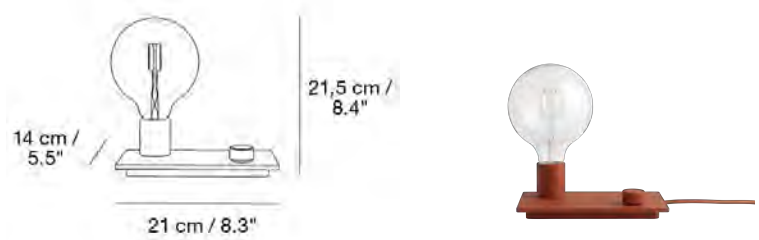

CONTROL TABLE LAMP

Designed by TAF Studio

Putting the E27 naked bulb in a new context is the Control Table Lamp. With a dial to alter the volume of light, the Control combines playful industrial style with Scandinavian simplicity and modern technology.

Material: Casted aluminum & PVC cord. Dimmable LED bulb included. Cord length: 200 cm / 98.4"