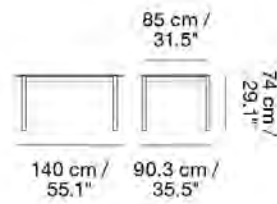

LINEAR WOOD TABLE / 140 X 85 CM / 55.1 X 31.5"

Designed by Thomas Bentzen

A simple and elegant wood table in a modern form language with understated details for a long-lasting expression. Our Power Outlet can be added to the Linear Wood Table. The Linear Wood table is for indoor use only.

Material: Table top in lacquered oak veneer with solid oak legs.

READY-TO-SHIP OPTIONS

ITEM NO.	COLOR	PRICE
30916	Oak	EUR 891,00

MUUTO