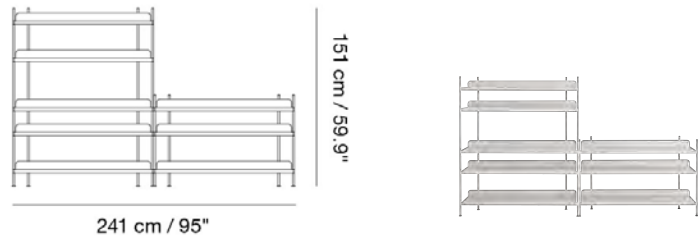

COMPILE SHELVING SYSTEM / CONFIGURATION 7

Designed by Cecilie Manz

A contemporary take on the classic shelving system. Compile consists of a shelf and three heights of dividing tubes. Arrange the shelves and tubes as you please or order from the prearranged configurations.

Material: Powder coated steel

READY-TO-SHIP OPTIONS

ITEM NO.	COLOR	PRICE
50080	Black	EUR 1.607,40
50081	Grey	EUR 1.607,40
50082	White	EUR 1.607,40