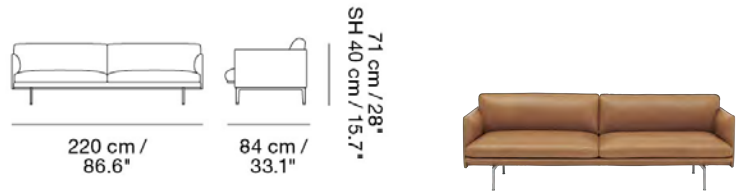

OUTLINE SOFA / 3-SEATER - POLISHED ALUMINUM BASE

Designed by Anderssen & Voll

The Outline Series adds new perspectives to the classic Scandinavian design sofas of the 1960's, marrying the ideals of simplicity and function into one. The Outline Series is clean and elegant on the outside with a deep seat and soft cushioning on its inside. Our Power Outlet can be added to the Outline Sofa.

Material: Polished aluminum legs. Wood and steel construction. Cold foam filling.

Textile consumption for COM:

Textile Upholstery: 9 m / 9.8 yds

Leather Upholstery: 20,5 m² / 220.7 ft²

MADE-TO-ORDER INSPIRATION

ITEM NO.	COLOR	PRICE	MOQ	< MOQ FEE	START-UP FEE	LEAD TIME
67241 - 912	Balder 912	EUR 3.577,40	1	-	-	6 weeks
67242 - 990	Twill Weave 990	EUR 3.577,40	1	-	-	6 weeks
67240 - 723	Vidar 723	EUR 3.577,40	1	-	-	6 weeks
67237 - ROOT	Easy Leather - Root	EUR 4.293,80	1	-	-	6 weeks
67223 - BEIG	Refine Leather - Beige	EUR 5.099,70	1	-	-	6 weeks

MADE-TO-ORDER OPTIONS

ITEM NO.	COLOR	PRICE	MOQ	< MOQ FEE	START-UP FEE	LEAD TIME
67221	Vancouver - Color 4, 8, 10, 12, 13 & 14	EUR 2.861,00	1	-	-	8 weeks
67228	Remix - All Colors	EUR 2.861,00	1	-	-	6 weeks
67227	Rime - All Colors	EUR 3.308,80	1	-	-	6 weeks
67222	Fiord - All Colors	EUR 3.308,80	1	-	-	6 weeks
67225	Steelcut - All Colors	EUR 3.308,80	1	-	-	6 weeks
67224	Steelcut Trio - All Colors	EUR 3.308,80	1	-	-	6 weeks
67229	Clara - All Colors	EUR 3.308,80	1	-	-	6 weeks
67230	Canvas - All Colors	EUR 3.308,80	1	-	-	6 weeks
67226	Hallingdal - All Colors	EUR 3.398,30	1	-	-	6 weeks
67231	Divina - All Colors	EUR 3.398,30	1	-	-	6 weeks
67232	Divina MD - All Colors	EUR 3.398,30	1	-	-	6 weeks
67233	Divina Melange - All Colors	EUR 3.398,30	1	-	-	6 weeks
67241	Balder - All Colors	EUR 3.577,40	1	-	-	6 weeks
67242	Twill Weave - All Colors	EUR 3.577,40	1	-	-	6 weeks
67240	Vidar - All Colors	EUR 3.577,40	1	-	-	6 weeks
67236	Faux Leather* - All Colors	EUR 3.308,80	1	-	-	6 weeks
67237	Easy Leather - All Colors	EUR 4.293,80	1	-	-	6 weeks
67223	Refine Leather - All Colors	EUR 5.099,70	1	-	-	6 weeks
67234	Endure Leather - All Colors	EUR 5.864,50	1	-	-	6 weeks
67235	COM Textile	EUR 2.861,00	1	-	-	6-12 weeks
67239	COM Imitation Leather	EUR 3.308,80	1	-	-	6-12 weeks
67238	COM Leather	EUR 4.293,80	1	-	-	6-12 weeks
00338	Test Sample 1 Sofa - Textile	EUR 2.000,00	1	-	-	4 weeks
00339	Test Sample 1 Sofa - Leather	EUR 3.500,00	1	-	-	4 weeks
83061	Leather care set - Refine Leather	EUR 15,70	1	-	-	-

MUUTO