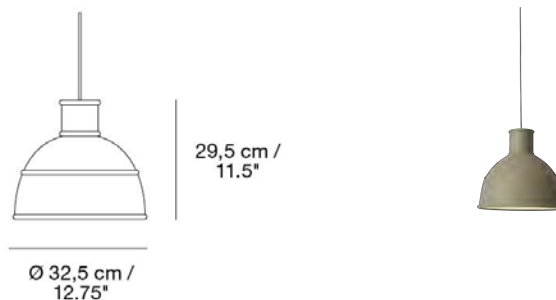

UNFOLD PENDANT LAMP

Designed by Form Us With Love

With a warm and modern appearance, the choice of soft silicone rubber material and the huge variety of in-stock colors make the Unfold an affordable design lamp suitable for multiple settings.

Material: Silicone socket & PVC cord. White ceiling cap included. Bulb not included. E27 max 60W. With dimmable function if dimmable bulb is used. Cord Length: 350 cm / 137.75"

READY-TO-SHIP OPTIONS

ITEM NO.	COLOR	PRICE
14200	Dark Grey	EUR 156,70
14201	Black	EUR 156,70
14202	Yellow	EUR 156,70
14203	Light Grey	EUR 156,70
14204	Green	EUR 156,70
14205	Orange	EUR 156,70
14206	Dusty Red	EUR 156,70
14207	White	EUR 156,70
14208	Mustard	EUR 156,70
14209	Terracotta	EUR 156,70
14210	Beige-Rose	EUR 156,70
14211	Olive	EUR 156,70
09017	Beige-Green	EUR 156,70
09016	Clay Brown	EUR 156,70
24050	Ceiling Cap - White	EUR 13,40

MADE-TO-ORDER OPTIONS

ITEM NO.	COLOR	PRICE	MOQ	< MOQ FEE	START-UP FEE	LEAD TIME
12295	Extra cord per linear meter - Beige-Green	EUR 2,50	1	-	-	1-2 weeks
12285	Extra cord per linear meter - Black	EUR 2,50	1	-	-	1-2 weeks
12297	Extra cord per linear meter - Burgundy	EUR 2,50	1	-	-	1-2 weeks
12294	Extra cord per linear meter - Clay Brown	EUR 2,50	1	-	-	1-2 weeks
12280	Extra cord per linear meter - Dark Grey	EUR 2,50	1	-	-	1-2 weeks
12288	Extra cord per linear meter - Light Grey	EUR 2,50	1	-	-	1-2 weeks
12290	Extra cord per linear meter - Mustard	EUR 2,50	1	-	-	1-2 weeks
12292	Extra cord per linear meter - Beige-Rose	EUR 2,50	1	-	-	1-2 weeks
12293	Extra cord per linear meter - Olive	EUR 2,50	1	-	-	1-2 weeks
12289	Extra cord per linear meter - Orange	EUR 2,50	1	-	-	1-2 weeks
12291	Extra cord per linear meter - Terracotta	EUR 2,50	1	-	-	1-2 weeks
12281	Extra cord per linear meter - White	EUR 2,50	1	-	-	1-2 weeks
12282	Extra cord per linear meter - Yellow	EUR 2,50	1	-	-	1-2 weeks
12298	Extra cord per linear meter - Green	EUR 2,50	1	-	-	1-2 weeks
12299	Extra cord per linear meter - Dusty Red	EUR 2,50	1	-	-	1-2 weeks

MUUTO