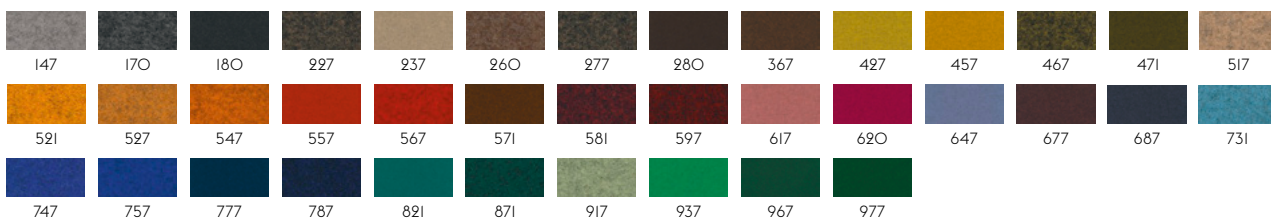

DIVINA MELANGE BY KVADRAT

Designer: Finn Sködt.
Composition: 100% new wool.
Durability: 45.000 Martindale.
Sustainability: Complies with both EU ecolabel "The Flower" and Greenguard Gold Certification.

120