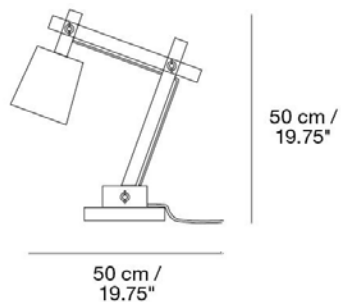

Material: Pine wood & PVC cord. Bulb not included. Cord length: 230 cm / 90.6"

READY-TO-SHIP OPTIONS

ITEM NO.	COLOR	PRICE
07075	Pine w. White Cord ***	EUR 133,40

CONTROL TABLE LAMP

Designed by TAF Studio

Putting the E27 naked bulb in a new context is the Control Table Lamp. With a dial to alter the volume of light, the Control combines playful industrial style with Scandinavian simplicity and modern technology.