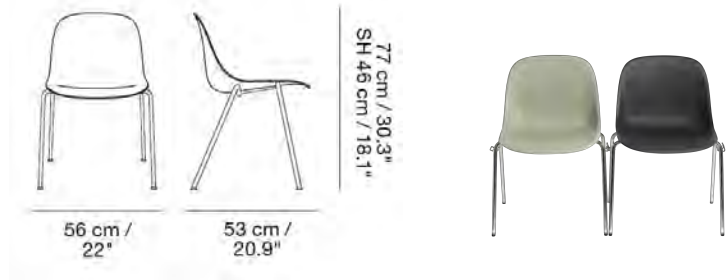

FIBER SIDE CHAIR / A-BASE WITH LINKING DEVICE - WITH FELT GLIDES

Designed by Iskos-Berlin

Perfect for auditoriums, conference rooms and other settings where a dynamic seating arrangement is necessary. The pre-mounted linking device makes it easy to organize chairs into straight lines and afterwards unlink and stack them.

Material: Shell in plastic composition with up to 25% wood fibers. Up to 15 shell and 10 upholstered chairs can be stacked together.

Textile consumption for COM:

Textile Upholstery: 1,4 m / 1.54 yds

Leather Upholstery: 2,2 m² / 23.7 ft²

MADE-TO-ORDER OPTIONS

ITEM NO.	COLOR	PRICE	MOQ	< MOQ FEE	START-UP FEE	LEAD TIME
25375	Black/Chrome	EUR 237,30	1	-	-	5 weeks
25376	Grey/Chrome	EUR 237,30	1	-	-	5 weeks
25378	Dusty Green/Chrome	EUR 237,30	1	-	-	5 weeks
25380	Natural White/Chrome	EUR 237,30	1	-	-	5 weeks
25379	Ochre/Chrome	EUR 237,30	1	-	-	5 weeks
25381	Remix - All Colors	EUR 452,20	1	-	-	5 weeks
70284	Wooly - All Colors	EUR 452,20	1	-	-	5 weeks
25384	Steelcut - All Colors	EUR 527,40	1	-	-	5 weeks
25385	Steelcut Trio - All Colors	EUR 527,40	1	-	-	5 weeks
57051	Forest Nap - All Colors	EUR 527,40	1	-	-	5 weeks
25388	Clara - All Colors	EUR 527,40	1	-	-	5 weeks
25389	Canvas - All Colors	EUR 527,40	1	-	-	5 weeks
25386	Hallingdal - All Colors	EUR 572,20	1	-	-	5 weeks
25387	Divina - All Colors	EUR 572,20	1	-	-	5 weeks
25390	Divina MD - All Colors	EUR 572,20	1	-	-	5 weeks
25391	Divina Melange - All Colors	EUR 572,20	1	-	-	5 weeks
55049	Hero - All Colors	EUR 572,20	1	-	-	5 weeks
55166	Balder - All Colors	EUR 572,20	1	-	-	5 weeks
55283	Twill Weave - All Colors	EUR 572,20	1	-	-	5 weeks
25393	COM Textile	EUR 452,20	1	-	-	6 weeks
00335	Test Sample - 1 Chair	EUR 500,00	4	-	-	6 weeks

MUUTO