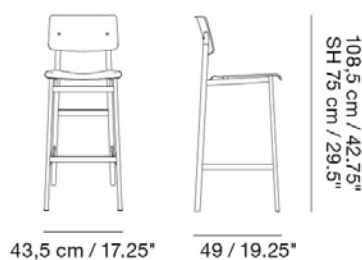

LOFT BAR STOOL / H: 75 CM / 29.5"

Designed by Thomas Bentzen

A durable and grounded bar stool with a sophisticated industrial appearance. The bar stool has added seating comfort. Plastic glides included. Option of pre-mounted felt glides upon request for orders above 50 chairs.

Material: Seat/back in lacquered oak veneer and frame in powder coated steel. Option of textile upholstered seat.

Textile consumption for COM:

Textile Upholstery: 0,32 m / 0.35 yds

Leather Upholstery: 0,63 m² / 6.8 ft²

READY-TO-SHIP OPTIONS

ITEM NO.	COLOR	PRICE
30241	Black/Oak	EUR 375,20
30242	White/Oak	EUR 375,20
30243	Dusty Rose/Oak	EUR 375,20
30244	Dusty Green/Oak	EUR 375,20
30245	Black/Black	EUR 375,20
30268	Black/Stained Dark Brown	EUR 375,20

MADE-TO-ORDER INSPIRATION

ITEM NO.	COLOR	PRICE	MOQ	< MOQ FEE	START-UP FEE	LEAD TIME
40421 - 190	Steelcut 190 - Black/Oak	EUR 523,90	4	-	-	7 weeks
40412 - 205	Steelcut Trio 205 - White/Oak	EUR 523,90	4	-	-	7 weeks
40413 - 515	Steelcut Trio 515 - Dusty Rose/Oak	EUR 523,90	4	-	-	7 weeks
40414 - 966	Steelcut Trio 966 - Dusty Green/Oak	EUR 523,90	4	-	-	7 weeks
40425 - 190	Steelcut 190 - Black/Black	EUR 523,90	4	-	-	7 weeks

MADE-TO-ORDER OPTIONS

ITEM NO.	COLOR	PRICE	MOQ	< MOQ FEE	START-UP FEE	LEAD TIME
40401	Remix - Black/Oak	EUR 482,70	4	-	-	7 weeks
40402	Remix - White/Oak	EUR 482,70	4	-	-	7 weeks
40403	Remix - Dusty Rose/Oak	EUR 482,70	4	-	-	7 weeks
40404	Remix - Dusty Green/Oak	EUR 482,70	4	-	-	7 weeks
40405	Remix - Black/Black	EUR 482,70	4	-	-	7 weeks
40406	Remix - Black/Stained Dark Brown	EUR 482,70	4	-	-	7 weeks
40421	Steelcut - Black/Oak	EUR 523,90	4	-	-	7 weeks
40422	Steelcut - White/Oak	EUR 523,90	4	-	-	7 weeks
40423	Steelcut - Dusty Rose/Oak	EUR 523,90	4	-	-	7 weeks
40424	Steelcut - Dusty Green/Oak	EUR 523,90	4	-	-	7 weeks
40425	Steelcut - Black/Black	EUR 523,90	4	-	-	7 weeks
40426	Steelcut - Black/Stained Dark Brown	EUR 523,90	4	-	-	7 weeks
40411	Steelcut Trio - Black/Oak	EUR 523,90	4	-	-	7 weeks
40412	Steelcut Trio - White/Oak	EUR 523,90	4	-	-	7 weeks
40413	Steelcut Trio - Dusty Rose/Oak	EUR 523,90	4	-	-	7 weeks
40414	Steelcut Trio - Dusty Green/Oak	EUR 523,90	4	-	-	7 weeks
40415	Steelcut Trio - Black/Black	EUR 523,90	4	-	-	7 weeks
40416	Steelcut Trio - Black/Stained Dark Brown	EUR 523,90	4	-	-	7 weeks
40431	Clara - Black/Oak	EUR 523,90	4	-	-	7 weeks
40432	Clara - White/Oak	EUR 523,90	4	-	-	7 weeks
40433	Clara - Dusty Rose/Oak	EUR 523,90	4	-	-	7 weeks
40434	Clara - Dusty Green/Oak	EUR 523,90	4	-	-	7 weeks
40435	Clara - Black/Black	EUR 523,90	4	-	-	7 weeks
40436	Clara - Black/Stained Dark Brown	EUR 523,90	4	-	-	7 weeks
40481	Canvas - Black/Oak	EUR 523,90	4	-	-	7 weeks
40482	Canvas - White/Oak	EUR 523,90	4	-	-	7 weeks

MUUTO