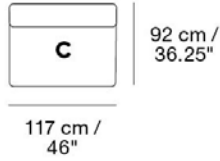

Material: Wood frame & cold foam filling.

Textile consumption for COM:
5,6 m / 6.1 yds

READY-TO-SHIP OPTIONS

ITEM NO.	COLOR	PRICE
19123 - 13	Vancouver 13	EUR 1.190,10
11503 - 123	Remix 123	EUR 1.190,10

MADE-TO-ORDER OPTIONS