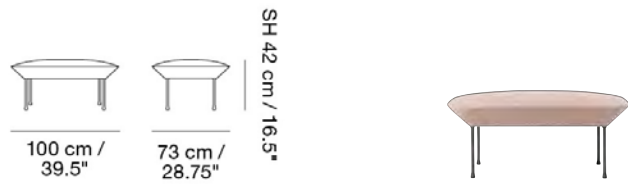

OSLO POUF

Designed by Anderssen & Voll

The Oslo Pouf combines playful, geometric lines with a light form and comfortable seat for a refined lounging experience, ideal on its own or as part of a lounge setting.

Material: Steel frame, moulded foam & textile from Kvadrat. Made-to-order textiles with option of Dark Grey, Light Grey, Black, Yellow, Burnt Yellow, Navy Blue or Chrome legs.

Textile consumption for COM:

1,3 m / 1.42 yds

MADE-TO-ORDER OPTIONS

ITEM NO.	COLOR	PRICE	MOQ	< MOQ FEE	START-UP FEE	LEAD TIME
14811	Fiord - All Colors	EUR 1.070,10	1	-	-	6 weeks
15011	Steelcut - All Colors	EUR 1.070,10	1	-	-	6 weeks
15013	Steelcut Trio - All Colors	EUR 1.070,10	1	-	-	6 weeks
15010	Clara - All Colors	EUR 1.070,10	1	-	-	6 weeks
15014	Canvas - All Colors	EUR 1.070,10	1	-	-	6 weeks
15012	Hallingdal - All Colors	EUR 1.159,60	1	-	-	6 weeks
15017	Divina - All Colors	EUR 1.159,60	1	-	-	6 weeks
15018	Divina MD - All Colors	EUR 1.159,60	1	-	-	6 weeks
15019	Divina Melange - All Colors	EUR 1.159,60	1	-	-	6 weeks
30132	Vidar - All Colors	EUR 1.249,20	1	-	-	6 weeks
19301	Faux Leather* - All Colors	EUR 1.070,10	1	-	-	8 weeks
15016	COM Textile	EUR 1.070,10	1	-	-	8 weeks
14812	COM Imitation Leather	EUR 1.070,10	1	-	-	8 weeks
00338	Test Sample 1 Pouf - Textile	EUR 2.000,00	1	-	-	6-8 weeks