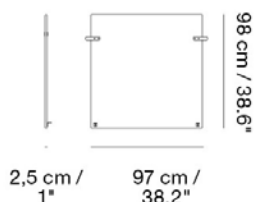

OUTLINE HIGHBACK / PANEL - POLISHED CHROME FITTING

Designed by Anderssen & Voll

The Outline Highback Panel can be applied to the Outline Highback Sofa and Outline Highback Chair to create a space within the room that provides acoustic and visual shelter for meetings, collaborative sessions and solo working.

Material: Plywood upholstered with foam. Panel fittings in chromed polished steel.

Textile consumption for COM:

Textile Upholstery: 2,3 m / 2.52 yds

Leather Upholstery: 4,2 m² / 45.21 ft²

MADE-TO-ORDER OPTIONS

ITEM NO.	COLOR	PRICE	MOQ	< MOQ FEE	START-UP FEE	LEAD TIME
28901	Vancouver - Color 4, 8, 10, 12, 13 & 14	EUR 729,80	1	-	-	8 weeks
28908	Remix - All Colors	EUR 729,80	1	-	-	6 weeks
28907	Rime - All Colors	EUR 864,10	1	-	-	6 weeks
28902	Fiord - All Colors	EUR 864,10	1	-	-	6 weeks
28905	Steelcut - All Colors	EUR 864,10	1	-	-	6 weeks
28904	Steelcut Trio - All Colors	EUR 864,10	1	-	-	6 weeks
28909	Clara - All Colors	EUR 864,10	1	-	-	6 weeks
28910	Canvas - All Colors	EUR 864,10	1	-	-	6 weeks
28906	Hallingdal - All Colors	EUR 939,40	1	-	-	6 weeks
28911	Divina - All Colors	EUR 939,40	1	-	-	6 weeks
28912	Divina MD - All Colors	EUR 939,40	1	-	-	6 weeks
28913	Divina Melange - All Colors	EUR 939,40	1	-	-	6 weeks
28921	Balder - All Colors	EUR 939,40	1	-	-	6 weeks
28922	Twill Weave - All Colors	EUR 939,40	1	-	-	6 weeks
28920	Vidar - All Colors	EUR 939,40	1	-	-	6 weeks
28916	Faux Leather* - All Colors	EUR 729,80	1	-	-	6 weeks
28917	Easy Leather - All Colors	EUR 1.118,40	1	-	-	6 weeks
28903	Refine Leather - All Colors	EUR 1.249,20	1	-	-	6 weeks
28914	Endure Leather - All Colors	EUR 1.387,10	1	-	-	6 weeks
28915	COM Textile	EUR 729,80	1	-	-	6-12 weeks
28919	COM Imitation Leather	EUR 729,80	1	-	-	6-12 weeks
28918	COM Leather	EUR 1.118,40	1	-	-	6-12 weeks
83061	Leather care set - Refine Leather	EUR 15,70	1	-	-	-