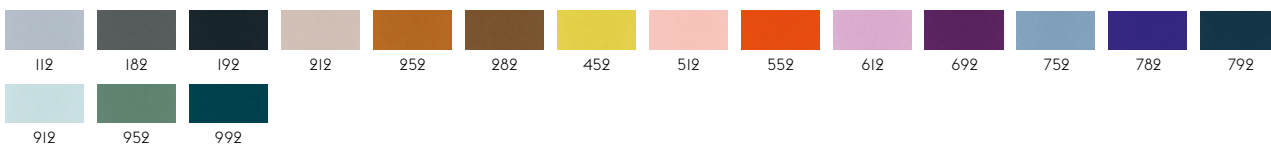

FOREST NAP BY KVADRAT

Designer: Akira Minagawa
Composition: 95% new wool (worsted), 5% nylon
Durability: 50.000 Martindale / Lightfastness 5.
Sustainability: Complies with both EU ecolabel "The Flower" and Greenguard Gold Certification.

102