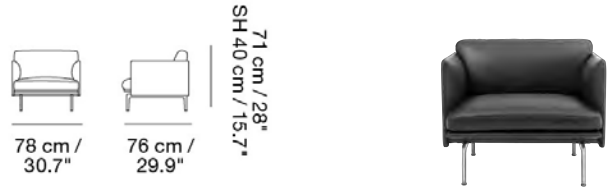

OUTLINE STUDIO CHAIR / POLISHED ALUMINUM BASE

Designed by Anderssen & Voll

Slimming down the elegant proportions of the Outline Chair into a studio version, allowing for the design to be implemented into smaller homes, hotel rooms, breakout areas and lobbies. Our Power Outlet can be added to the Outline Studio Chair.

Material: Polished aluminum legs. Wood and steel construction. Cold foam filling.

Textile consumption for COM:

Textile Upholstery: 4,7 m / 5.1 yds

Leather Upholstery: 9,4 m² / 101.2 ft²

MADE-TO-ORDER INSPIRATION

ITEM NO.	COLOR	PRICE	MOQ	< MOQ FEE	START-UP FEE	LEAD TIME
67021 - 912	Balder 912	EUR 2.103,50	1	-	-	6 weeks
67022 - 990	Twill Weave 990	EUR 2.103,50	1	-	-	6 weeks
67020 - 723	Vidar 723	EUR 2.103,50	1	-	-	6 weeks
67017 - ROOT	Easy Leather - Root	EUR 2.282,60	1	-	-	6 weeks
67003 - BEIG	Refine Leather - Beige	EUR 2.640,80	1	-	-	6 weeks

MADE-TO-ORDER OPTIONS

ITEM NO.	COLOR	PRICE	MOQ	< MOQ FEE	START-UP FEE	LEAD TIME
67001	Vancouver - Color 4, 8, 10, 12, 13 & 14	EUR 1.655,70	1	-	-	8 weeks
67008	Remix - All Colors	EUR 1.655,70	1	-	-	6 weeks
67007	Rime - All Colors	EUR 1.834,80	1	-	-	6 weeks
67002	Fiord - All Colors	EUR 1.834,80	1	-	-	6 weeks
67005	Steelcut - All Colors	EUR 1.834,80	1	-	-	6 weeks
67004	Steelcut Trio - All Colors	EUR 1.834,80	1	-	-	6 weeks
67009	Clara - All Colors	EUR 1.834,80	1	-	-	6 weeks
67010	Canvas - All Colors	EUR 1.834,80	1	-	-	6 weeks
67006	Hallingdal - All Colors	EUR 1.924,40	1	-	-	6 weeks
67011	Divina - All Colors	EUR 1.924,40	1	-	-	6 weeks
67012	Divina MD - All Colors	EUR 1.924,40	1	-	-	6 weeks
67013	Divina Melange - All Colors	EUR 1.924,40	1	-	-	6 weeks
67021	Balder - All Colors	EUR 2.103,50	1	-	-	6 weeks
67022	Twill Weave - All Colors	EUR 2.103,50	1	-	-	6 weeks
67020	Vidar - All Colors	EUR 2.103,50	1	-	-	6 weeks
67016	Faux Leather* - All Colors	EUR 1.834,80	1	-	-	6 weeks
67017	Easy Leather - All Colors	EUR 2.282,60	1	-	-	6 weeks
67003	Refine Leather - All Colors	EUR 2.640,80	1	-	-	6 weeks
67014	Endure Leather - All Colors	EUR 3.040,10	1	-	-	6 weeks
67015	COM Textile	EUR 1.655,70	1	-	-	6-12 weeks
67019	COM Imitation Leather	EUR 1.834,80	1	-	-	6-12 weeks
67018	COM Leather	EUR 2.282,60	1	-	-	6-12 weeks
00338	Test Sample 1 Sofa - Textile	EUR 2.000,00	1	-	-	4 weeks
00339	Test Sample 1 Sofa - Leather	EUR 3.500,00	1	-	-	4 weeks
83061	Leather care set - Refine Leather	EUR 15,70	1	-	-	-