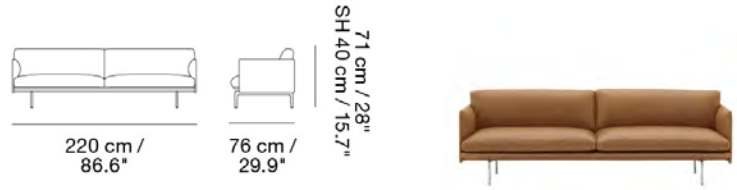

OUTLINE STUDIO SOFA / 220CM / 86.6" - POLISHED ALUMINUM BASE

Designed by Anderssen & Voll

Slimming down the elegant proportions of the Outline Chair into a studio version, allowing for the design to be implemented into smaller homes, hotel rooms, breakout areas and lobbies. Our Power Outlet can be added to the Outline Studio Sofa.

Material: Polished aluminum legs. Wood and steel construction. Cold foam filling.

Textile consumption for COM:

Textile Upholstery: 8 m / 8.22 yds

Leather Upholstery: 17,4 m² / 187.3 ft²

MADE-TO-ORDER OPTIONS

ITEM NO.	COLOR	PRICE	MOQ	< MOQ FEE	START-UP FEE	LEAD TIME
69245	Vancouver - Color 4, 8, 10, 12, 13 & 14	EUR 2.592,40	1	-	-	8 weeks
69252	Remix - All Colors	EUR 2.592,40	1	-	-	6 weeks
69251	Rime - All Colors	EUR 3.040,10	1	-	-	6 weeks
69246	Fiord - All Colors	EUR 3.040,10	1	-	-	6 weeks
69249	Steelcut - All Colors	EUR 3.040,10	1	-	-	6 weeks
69248	Steelcut Trio - All Colors	EUR 3.040,10	1	-	-	6 weeks
69253	Clara - All Colors	EUR 3.040,10	1	-	-	6 weeks
69254	Canvas - All Colors	EUR 3.040,10	1	-	-	6 weeks
69250	Hallingdal - All Colors	EUR 3.219,20	1	-	-	6 weeks
69255	Divina - All Colors	EUR 3.219,20	1	-	-	6 weeks
69256	Divina MD - All Colors	EUR 3.219,20	1	-	-	6 weeks
69257	Divina Melange - All Colors	EUR 3.219,20	1	-	-	6 weeks
69265	Balder - All Colors	EUR 3.398,30	1	-	-	6 weeks
69266	Twill Weave - All Colors	EUR 3.398,30	1	-	-	6 weeks
69264	Vidar - All Colors	EUR 3.398,30	1	-	-	6 weeks
69260	Faux Leather* - All Colors	EUR 3.040,10	1	-	-	6 weeks
69261	Easy Leather - All Colors	EUR 4.025,20	1	-	-	6 weeks
69247	Refine Leather - All Colors	EUR 4.831,10	1	-	-	6 weeks
69258	Endure Leather - All Colors	EUR 5.547,50	1	-	-	6 weeks
69259	COM Textile	EUR 2.592,40	1	-	-	6-12 weeks
69263	COM Imitation Leather	EUR 3.040,10	1	-	-	6-12 weeks
69262	COM Leather	EUR 4.025,20	1	-	-	6-12 weeks
00338	Test Sample 1 Sofa - Textile	EUR 2.000,00	1	-	-	4 weeks
00339	Test Sample 1 Sofa - Leather	EUR 3.500,00	1	-	-	4 weeks
83061	Leather care set - Refine Leather	EUR 15,70	1	-	-	-