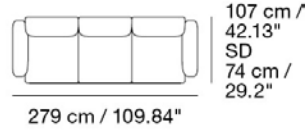

IN SITU MODULAR SOFA / 3-SEATER - CONFIGURATION I

Designed by Anderssen & Voll

Kindly note that the Ready-To-Ship Options and/or Made-To-Order Inspirations with Frame Configuration and Modules include frame sections, seating modules (A8O + C8O + B8O) and linking brackets for the sofa.

Please note that if you want to order this configuration in a different textile option and/or other seating modules, you must order the Made-To-Order Frame Configuration, listed below, along with the desired seating modules in the selected textile.

Please note that the loose In Situ Cushions are not part of any configuration or seating module and must be added separately to your order.

Material: Frame in powder coated steel. Modules in a wood construction with foam, wadding and fiberballs. Upholstered in textile.

READY-TO-SHIP OPTIONS

ITEM NO.	COLOR	PRICE
41937 - 80	Frame Configuration & Modules - Ocean 80	EUR 3.508,50
41907 - 12	Frame Configuration & Modules - Clay 12	EUR 4.396,80

MADE-TO-ORDER INSPIRATION

ITEM NO.	COLOR	PRICE	MOQ	< MOQ FEE	START-UP FEE	LEAD TIME
95067 - 262	Frame Configuration & Modules - Fiord 262	EUR 4.045,80	1	-	-	6 weeks
95127 - 451	Frame Configuration & Modules - Fiord 451	EUR 4.045,80	1	-	-	6 weeks
95007 - 15	Frame Configuration & Modules - Clay 15	EUR 4.396,80	1	-	-	6 weeks
95187 - 554	Frame Configuration & Modules - Vidar 554	EUR 4.396,80	1	-	-	6 weeks

MADE-TO-ORDER OPTIONS

ITEM NO.	COLOR	PRICE	MOQ	< MOQ FEE	START-UP FEE	LEAD TIME
41650	Frame Configuration - Black	EUR 201,50	1	-	-	6 weeks

MUUTO