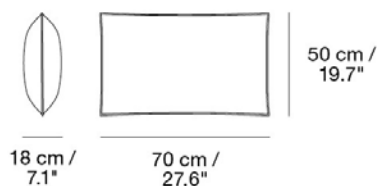

IN SITU MODULAR SOFA / CUSHION - 70 X 50 CM / 27.6 X 19.7"

Designed by Anderssen & Voll

An optional cushion for the In Situ Modular Sofa, bringing added comfort and a lounging expression to the design.

Material: Cushions in foam and fiberballs. Upholstered in textile.

Textile consumption for COM:
0,83 m / 0.91 yds

READY-TO-SHIP OPTIONS

ITEM NO.	COLOR	PRICE
41332 - 80	Ocean 80	EUR 115,50
41331 - 12	Clay 12	EUR 169,20

MADE-TO-ORDER INSPIRATION

ITEM NO.	COLOR	PRICE	MOQ	< MOQ FEE	START-UP FEE	LEAD TIME
41333 - 262	Fiord 262	EUR 133,40	1	-	-	6 weeks
41333 - 451	Fiord 451	EUR 133,40	1	-	-	6 weeks
41331 - 15	Clay 15	EUR 169,20	1	-	-	6 weeks
41338 - 554	Vidar 554	EUR 169,20	1	-	-	6 weeks

MADE-TO-ORDER OPTIONS

ITEM NO.	COLOR	PRICE	MOQ	< MOQ FEE	START-UP FEE	LEAD TIME
41332	Ocean - Color 3, 21, 32, 50, 52, 80 & 601	EUR 115,50	1	-	-	6 weeks
41333	Fiord - All Colors	EUR 133,40	1	-	-	6 weeks
41334	Hallingdal - All Colors	EUR 151,30	1	-	-	6 weeks
41335	Divina - All Colors	EUR 151,30	1	-	-	6 weeks
41336	Divina MD - All Colors	EUR 151,30	1	-	-	6 weeks
41337	Divina Melange - All Colors	EUR 151,30	1	-	-	6 weeks
41331	Clay - Color 1, 3, 6, 7, 9, 10, 12, 13, 14, 15 & 17	EUR 169,20	1	-	-	6 weeks
41338	Vidar - All Colors	EUR 169,20	1	-	-	6 weeks
41343	COM Textile	EUR 115,50	1	-	-	6-12 weeks

MUUTO