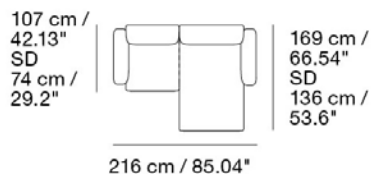

IN SITU MODULAR SOFA / 2-SEATER - CONFIGURATION 4

Designed by Anderssen & Voll

Kindly note that the Ready-To-Ship Options and/or Made-To-Order Inspirations with Frame Configuration and Modules include frame sections, seating modules (A8O + I98) and linking brackets for the sofa.

Please note that if you want to order this configuration in a different textile option and/or other seating modules, you must order the Made-To-Order Frame Configuration, listed below, along with the desired seating modules in the selected textile.

Please note that the loose In Situ Cushions are not part of any configuration or seating module and must be added separately to your order.

Material: Frame in powder coated steel. Modules in a wood construction with foam, wadding and fiberballs. Upholstered in textile.

READY-TO-SHIP OPTIONS

ITEM NO.	COLOR	PRICE
41933 - 80	Frame Configuration & Modules - Ocean 80	EUR 2.950,60
41903 - 12	Frame Configuration & Modules - Clay 12	EUR 3.708,20

MADE-TO-ORDER INSPIRATION

ITEM NO.	COLOR	PRICE	MOQ	< MOQ FEE	START-UP FEE	LEAD TIME
95063 - 262	Frame Configuration & Modules - Fiord 262	EUR 3.308,80	1	-	-	6 weeks
95123 - 451	Frame Configuration & Modules - Fiord 451	EUR 3.308,80	1	-	-	6 weeks
95003 - 15	Frame Configuration & Modules - Clay 15	EUR 3.708,20	1	-	-	6 weeks
95183 - 554	Frame Configuration & Modules - Vidar 554	EUR 3.708,20	1	-	-	6 weeks

MADE-TO-ORDER OPTIONS

ITEM NO.	COLOR	PRICE	MOQ	< MOQ FEE	START-UP FEE	LEAD TIME
41603	Frame Configuration - Black	EUR 135,20	1	-	-	6 weeks