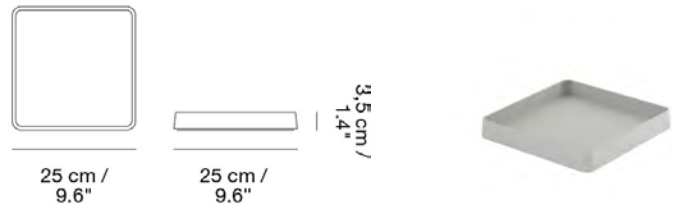

ARRANGE DESKTOP SERIES / TRAY - 25 X 25 CM / 9.6 X 9.6"

Designed by Big-Game

A configurable design that brings elegant functionality to the home office and workplace, paired with the recycled material of its trays and an architectural expression.

Material: Trays in recycled plastic.

READY-TO-SHIP OPTIONS

ITEM NO.	COLOR	PRICE
98330	Grey	EUR 17,90

ARRANGE DESKTOP SERIES / TRAY - 32 X 25 CM / 12.6 X 9.6"

Designed by Big-Game

A configurable design that brings elegant functionality to the home office and workplace, paired with the recycled material of its trays and an architectural expression.

Material: Trays in recycled plastic.