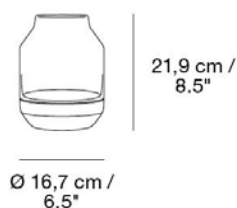

ELEVATED VASE

Designed by Thomas Bentzen

The design of the vase plays with the contrast between the airy glass top and the heavy solid base of the vase. Made with mouth-blown glass Elevated is sculptural and decorative, even when displayed without flowers or branches.

Material: Solid ash wood & mouth-blown glass