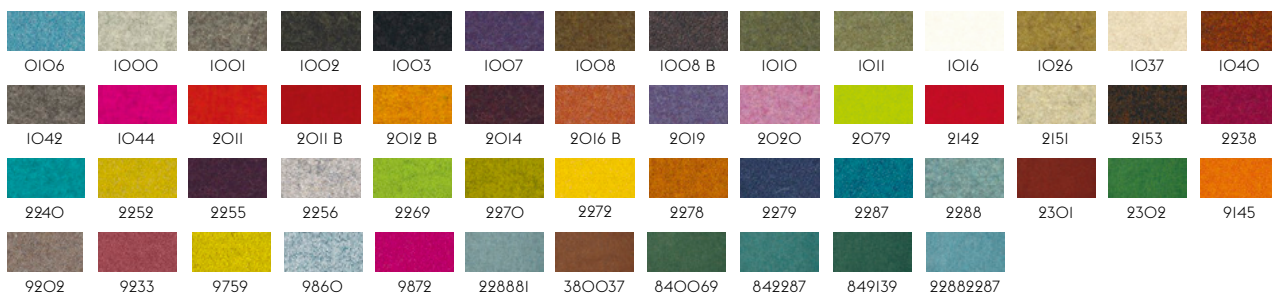

WOOLY BY NEVOTEX

Designer: Nevotex
Composition: 70% wool, 25% polyamide, 5% other fibres.
Durability: 150.000 Martindale / Lightfastness 6-8.

0091

Wooly is woven in 70% recycled wool, sourced from leftover materials of clothing production and other wool products. One kilo of pure new wool generates 9 kilograms of carbon dioxide when produced while processing one kilo of recycled wool only generates 0.5 kilograms of carbon dioxide. Furthermore, recycled wool has a positive environmental impact due to lessened water consumption and lower energy consumption.