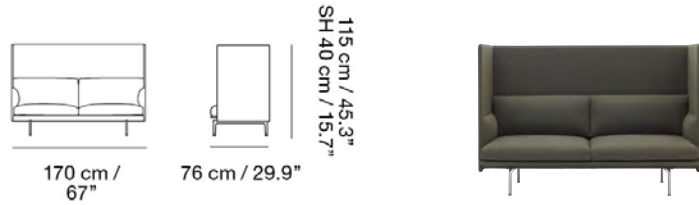

OUTLINE HIGHBACK SOFA / 2-SEATER - POLISHED ALUMINUM BASE

Designed by Anderssen & Voll

A design that combines soft, deep seat and clean refined lines with a highback element, creating private spheres within bigger spaces and shelter for conversation and collaboration. Our Power Outlet can be added to the Outline Sofa.

Material: Polished aluminum legs. Wood and steel construction. Cold foam filling.

Textile consumption for COM:

Textile Upholstery: 10,5 m / 11.43 yds

Leather Upholstery: 22,5 m² / 242.19 ft²

MADE-TO-ORDER OPTIONS

ITEM NO.	COLOR	PRICE	MOQ	< MOQ FEE	START-UP FEE	LEAD TIME
67851	Vancouver - Color 4, 8, 10, 12, 13 & 14	EUR 3.219,20	1	-	-	8 weeks
67858	Remix - All Colors	EUR 3.219,20	1	-	-	6 weeks
67857	Rime - All Colors	EUR 3.487,90	1	-	-	6 weeks
67852	Fiord - All Colors	EUR 3.487,90	1	-	-	6 weeks
67855	Steelcut - All Colors	EUR 3.487,90	1	-	-	6 weeks
67854	Steelcut Trio - All Colors	EUR 3.487,90	1	-	-	6 weeks
67859	Clara - All Colors	EUR 3.487,90	1	-	-	6 weeks
67860	Canvas - All Colors	EUR 3.487,90	1	-	-	6 weeks
67856	Hallingdal - All Colors	EUR 3.756,50	1	-	-	6 weeks
67861	Divina - All Colors	EUR 3.756,50	1	-	-	6 weeks
67862	Divina MD - All Colors	EUR 3.756,50	1	-	-	6 weeks
67863	Divina Melange - All Colors	EUR 3.756,50	1	-	-	6 weeks
67871	Balder - All Colors	EUR 4.025,20	1	-	-	6 weeks
67872	Twill Weave - All Colors	EUR 4.025,20	1	-	-	6 weeks
67870	Vidar - All Colors	EUR 4.025,20	1	-	-	6 weeks
67866	Faux Leather* - All Colors	EUR 3.487,90	1	-	-	6 weeks
67867	Easy Leather - All Colors	EUR 5.148,10	1	-	-	6 weeks
67853	Refine Leather - All Colors	EUR 5.685,40	1	-	-	6 weeks
67864	Endure Leather - All Colors	EUR 6.312,20	1	-	-	6 weeks
67865	COM Textile	EUR 3.219,20	1	-	-	6-12 weeks
67869	COM Imitation Leather	EUR 3.487,90	1	-	-	6-12 weeks
67868	COM Leather	EUR 5.148,10	1	-	-	6-12 weeks
83061	Leather care set - Refine Leather	EUR 15,70	1	-	-	-

MUUTO