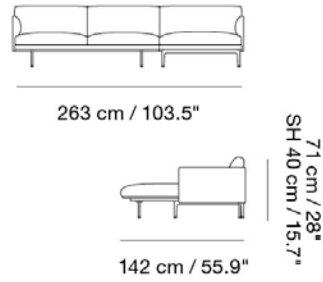

OUTLINE SOFA / CHAISE LONGUE - RIGHT - POLISHED ALUMINUM BASE

Designed by Anderssen & Voll

The Outline Series adds new perspectives to the classic Scandinavian design sofas of the 1960's, marrying the ideals of simplicity and function into one. The Outline Series is clean and elegant on the outside with a deep seat and soft cushioning on its inside. Modules cannot be purchased separately. Our Power Outlet can be added to the Outline Sofa.

Please note that this product features a chaise longue element on the right-hand side when facing the product from the front.

Material: Polished aluminum legs. Wood and steel construction. Cold foam filling.

Textile consumption for COM:
Textile Upholstery: 11,9 m / 13.1 yds
Leather Upholstery: 25,1 m² / 270.2 ft²

MADE-TO-ORDER OPTIONS

ITEM NO.	COLOR	PRICE	MOQ	< MOQ FEE	START-UP FEE	LEAD TIME
67402	Vancouver - Color 4, 8, 10, 12, 13 & 14	EUR 4.114,70	1	-	-	8 weeks
67412	Remix - All Colors	EUR 4.114,70	1	-	-	6 weeks
67404	Fiord - All Colors	EUR 4.472,90	1	-	-	6 weeks
67408	Steelcut - All Colors	EUR 4.472,90	1	-	-	6 weeks
67414	Clara - All Colors	EUR 4.472,90	1	-	-	6 weeks
67416	Canvas - All Colors	EUR 4.472,90	1	-	-	6 weeks
67410	Hallingdal - All Colors	EUR 4.741,50	1	-	-	6 weeks
67418	Divina - All Colors	EUR 4.741,50	1	-	-	6 weeks
67420	Divina MD - All Colors	EUR 4.741,50	1	-	-	6 weeks
67422	Divina Melange - All Colors	EUR 4.741,50	1	-	-	6 weeks
67438	Balder - All Colors	EUR 5.058,50	1	-	-	6 weeks
67440	Twill Weave - All Colors	EUR 5.058,50	1	-	-	6 weeks
67436	Vidar - All Colors	EUR 5.058,50	1	-	-	6 weeks
67428	Faux Leather* - All Colors	EUR 4.472,90	1	-	-	6 weeks
67426	Easy Leather - All Colors	EUR 5.954,00	1	-	-	6 weeks
67406	Refine Leather - All Colors	EUR 6.442,90	1	-	-	6 weeks
67424	Endure Leather - All Colors	EUR 7.696,60	1	-	-	6 weeks
67430	COM Textile	EUR 4.114,70	1	-	-	6-12 weeks
67432	COM Imitation Leather	EUR 4.472,90	1	-	-	6-12 weeks
67434	COM Leather	EUR 5.954,00	1	-	-	6-12 weeks
00338	Test Sample 1 Sofa - Textile	EUR 2.000,00	1	-	-	4 weeks
00339	Test Sample 1 Sofa - Leather	EUR 3.500,00	1	-	-	4 weeks
83061	Leather care set - Refine Leather	EUR 15,70	1	-	-	-