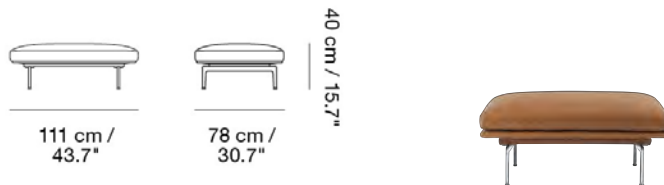

OUTLINE SOFA / POUF - POLISHED ALUMINUM BASE

Designed by Anderssen & Voll

The Outline Series adds new perspectives to the classic Scandinavian design sofas of the 1960's, marrying the ideals of simplicity and function into one.

Our Power Outlet can be added to the Outline Sofa.

Material: Polished aluminum legs. Wood and steel construction. Cold foam filling.

Textile consumption for COM:

Textile Upholstery: 2,5 m / 2.73 yds

Leather Upholstery: 5,6 m² / 60.3 ft²

MADE-TO-ORDER INSPIRATION

ITEM NO.	COLOR	PRICE	MOQ	< MOQ FEE	START-UP FEE	LEAD TIME
67621 - 912	Balder 912	EUR 1.387,10	1	-	-	6 weeks
67622 - 990	Twill Weave 990	EUR 1.387,10	1	-	-	6 weeks
67618 - 723	Vidar 723	EUR 1.387,10	1	-	-	6 weeks
67613 - ROOT	Easy Leather - Root	EUR 1.566,20	1	-	-	6 weeks
67603 - BEIG	Refine Leather - Beige	EUR 1.655,70	1	-	-	6 weeks

MADE-TO-ORDER OPTIONS

ITEM NO.	COLOR	PRICE	MOQ	< MOQ FEE	START-UP FEE	LEAD TIME
67601	Vancouver - Color 4, 8, 10, 12, 13 & 14	EUR 1.070,10	1	-	-	8 weeks
67606	Remix - All Colors	EUR 1.070,10	1	-	-	6 weeks
67619	Rime - All Colors	EUR 1.208,00	1	-	-	6 weeks
67602	Fiord - All Colors	EUR 1.208,00	1	-	-	6 weeks
67604	Steelcut - All Colors	EUR 1.208,00	1	-	-	6 weeks
67620	Steelcut Trio - All Colors	EUR 1.208,00	1	-	-	6 weeks
67607	Clara - All Colors	EUR 1.208,00	1	-	-	6 weeks
67608	Canvas - All Colors	EUR 1.208,00	1	-	-	6 weeks
67605	Hallingdal - All Colors	EUR 1.297,50	1	-	-	6 weeks
67609	Divina - All Colors	EUR 1.297,50	1	-	-	6 weeks
67610	Divina MD - All Colors	EUR 1.297,50	1	-	-	6 weeks
67611	Divina - All Colors	EUR 1.297,50	1	-	-	6 weeks
67621	Balder - All Colors	EUR 1.387,10	1	-	-	6 weeks
67622	Twill Weave - All Colors	EUR 1.387,10	1	-	-	6 weeks
67618	Vidar - All Colors	EUR 1.387,10	1	-	-	6 weeks
67614	Faux Leather* - All Colors	EUR 1.208,00	1	-	-	6 weeks
67613	Easy Leather - All Colors	EUR 1.566,20	1	-	-	6 weeks
67603	Refine Leather - All Colors	EUR 1.655,70	1	-	-	6 weeks
67612	Endure Leather - All Colors	EUR 1.924,40	1	-	-	6 weeks
67615	COM Textile	EUR 1.070,10	1	-	-	6-12 weeks
67616	COM Imitation Leather	EUR 1.208,00	1	-	-	6-12 weeks
67617	COM Leather	EUR 1.566,20	1	-	-	6-12 weeks
83061	Leather care set - Refine Leather	EUR 15,70	1	-	-	-