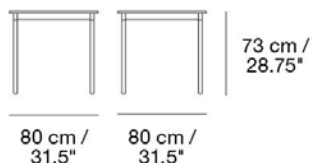

BASE TABLE / 80 X 80 CM / 31.5 X 31.5"

Designed by Mika Tolvanen

The frame is made from extruded aluminum, painted with an acrylic paint initially developed for outdoor interiors and building facades.

Organize and manage cords and wires with our Cable Management. Our Power Outlet can be added to the Base Table.

Made-to-order: Laminate with ABS or plywood edge in Black or White. Linoleum with plywood edge in Black. Nanolaminate finish in either Black or White. Bases available in Black or White.

Material: Frame and legs in extruded aluminum. Table top in plywood with either laminate, linoleum or water-based lacquered oak veneer surface with plywood edge or chipboard with laminate surface and ABS edges.

MADE-TO-ORDER OPTIONS

ITEM NO.	COLOR	PRICE	MOQ	< MOQ FEE	START-UP FEE	LEAD TIME
64141	White Laminate/ABS/White	EUR 778,20	1	-	-	6 weeks
64142	White Laminate/ABS/Black	EUR 778,20	1	-	-	6 weeks
64143	Black Laminate/ABS/White	EUR 778,20	1	-	-	6 weeks
64144	Black Laminate/ABS/Black	EUR 778,20	1	-	-	6 weeks
64145	White Laminate/Plywood/White	EUR 792,50	1	-	-	6 weeks
64146	White Laminate/Plywood/Black	EUR 792,50	1	-	-	6 weeks
64147	Black Laminate/Plywood/White	EUR 792,50	1	-	-	6 weeks
64148	Black Laminate/Plywood/Black	EUR 792,50	1	-	-	6 weeks
64149	Black Linoleum/Plywood/White	EUR 805,00	1	-	-	6 weeks
64150	Black Linoleum/Plywood/Black	EUR 805,00	1	-	-	6 weeks
64802	Oak Veneer/Plywood/White	EUR 819,40	1	-	-	6 weeks
64803	Oak Veneer/Plywood/Black	EUR 819,40	1	-	-	6 weeks
64153	White Nanolaminate/Plywood/White	EUR 1.028,90	1	-	-	6 weeks
64154	White Nanolaminate/Plywood/Black	EUR 1.028,90	1	-	-	6 weeks
64155	Black Nanolaminate/Plywood/White	EUR 1.028,90	1	-	-	6 weeks
64156	Black Nanolaminate/Plywood/Black	EUR 1.028,90	1	-	-	6 weeks

MUUTO