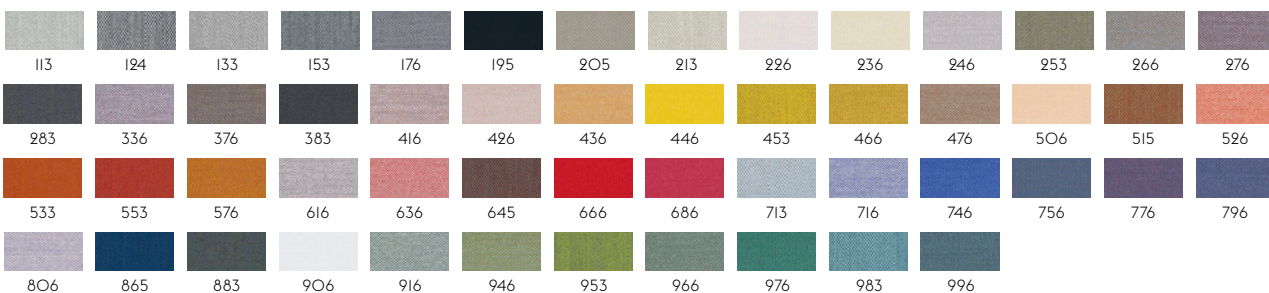

IO5

STILL BY KVADRAT

Designer: Georgina Wright
 Composition: 100% Trevira CS
 Durability: 50.000 Martindale / Lightfastness: 6

III

TWILL WEAVE BY KVADRAT

Designer: Jonathan Olivares
 Composition: 90% new wool (worsted), 10% nylon
 Durability: 60.000 Martindale
 Sustainability: Complies with both EU ecolabel "The Flower" and Greenguard Gold Certification.