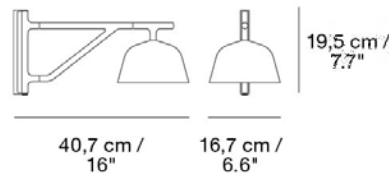

AMBIT WALL LAMP / L: 37 CM

Designed by TAF Studio

A wall lamp with a quiet, modern expression. Alter the expression of the Ambit Wall Lamp to your personal need through its rotating arm and head, bringing a refined light to any bedroom, kitchen or hallway.

Material: Aluminum & PVC cord. LED Bulb included. Cord Length: 250 cm / 98.4"