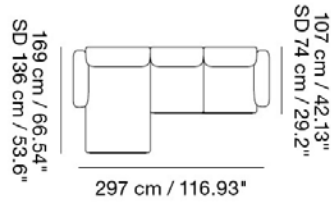

IN SITU MODULAR SOFA / 3-SEATER - CONFIGURATION 7

Designed by Anderssen & Voll

Kindly note that the Ready-To-Ship Options and/or Made-To-Order Inspirations with Frame Configuration and Modules include frame sections, seating modules (H98 + C8O + B8O) and linking brackets for the sofa.

Please note that if you want to order this configuration in a different textile option and/or other seating modules, you must order the Made-To-Order Frame Configuration, listed below, along with the desired seating modules in the selected textile.

Please note that the loose In Situ Cushions are not part of any configuration or seating module and must be added separately to your order.

Material: Frame in powder coated steel. Modules in a wood construction with foam, wadding and fiberballs. Upholstered in textile.

READY-TO-SHIP OPTIONS

ITEM NO.	COLOR	PRICE
41943 - 80	Frame Configuration & Modules - Ocean 80	EUR 3.908,70
41913 - 12	Frame Configuration & Modules - Clay 12	EUR 4.935,00

MADE-TO-ORDER INSPIRATION

ITEM NO.	COLOR	PRICE	MOQ	< MOQ FEE	START-UP FEE	LEAD TIME
95073 - 262	Frame Configuration & Modules - Fiord 262	EUR 4.446,00	1	-	-	6 weeks
95133 - 451	Frame Configuration & Modules - Fiord 451	EUR 4.446,00	1	-	-	6 weeks
95013 - 15	Frame Configuration & Modules - Clay 15	EUR 4.935,00	1	-	-	6 weeks
95193 - 554	Frame Configuration & Modules - Vidar 554	EUR 4.935,00	1	-	-	6 weeks

MADE-TO-ORDER OPTIONS

ITEM NO.	COLOR	PRICE	MOQ	< MOQ FEE	START-UP FEE	LEAD TIME
41656	Frame Configuration - Black	EUR 202,40	1	-	-	6 weeks