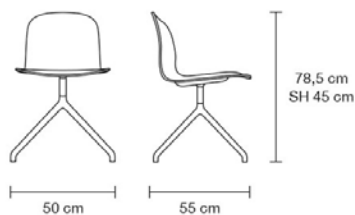

VISU WIDE CHAIR / SWIVEL BASE W. RETURN

Designed by Mika Tolvanen

The Visu Wide Chair Swivel Base combines a simple and comfortable form with a quiet silhouette. The shell is made in form-pressed veneer, sitting atop a swivel base for added functionality. The design has a wider seat than the Visu Chair. Made-to-order textile or leather upholstery with base color option of Black. Option of pre-mounted felt glides upon request for orders above 50 chairs.

Material: Non-upholstered Oak version: Form-pressed veneer shell in water-based lacquer. Swivel Base in die casted aluminum. Swivel foot is casted in one piece. Non-upholstered colored versions: Shell in form-pressed veneer in a water-based lacquer. Swivel Base in die casted aluminum. Swivel foot is casted in one piece.

Textile consumption for COM:

Textile Upholstery: 1,21 m / 1.1 yds

Leather Upholstery: 2,42 m² / 26.1 ft²

MADE-TO-ORDER OPTIONS

ITEM NO.	COLOR	PRICE	MOQ	< MOQ FEE	START-UP FEE	LEAD TIME
21872	Black/Black	EUR 464,80	1	-	-	7 weeks
21873	Oak/Black	EUR 464,80	1	-	-	7 weeks
21860	Remix - All Colors	EUR 541,80	1	-	-	7 weeks
21862	Steelcut - All Colors	EUR 563,30	1	-	-	7 weeks
21861	Steelcut Trio - All Colors	EUR 563,30	1	-	-	7 weeks
21863	Clara - All Colors	EUR 563,30	1	-	-	7 weeks
21868	Canvas - All Colors	EUR 563,30	1	-	-	7 weeks
21864	Hallingdal - All Colors	EUR 608,00	1	-	-	7 weeks
21865	Divina - All Colors	EUR 608,00	1	-	-	7 weeks
21869	Divina MD - All Colors	EUR 608,00	1	-	-	7 weeks
21870	Divina Melange - All Colors	EUR 608,00	1	-	-	7 weeks
21874	Faux Leather* - All Colors	EUR 563,30	1	-	-	9 weeks
21875	Easy Leather - All Colors	EUR 792,50	1	-	-	7 weeks
21866	Refine Leather - All Colors	EUR 814,00	1	-	-	7 weeks
21867	Endure Leather - All Colors	EUR 814,00	1	-	-	7 weeks
21879	COM Textile	EUR 541,80	1	-	-	10 weeks
21878	COM Imitation Leather	EUR 563,30	1	-	-	10 weeks
21877	COM Leather	EUR 792,50	1	-	-	10 weeks
00335	Test Sample - 1 Chair	EUR 500,00	4	-	-	6 weeks
18157	Felt Glide - Black (1 pc.)	EUR 2,90	1	-	-	1-2 weeks
18158	Felt Glides (4 pcs.)	EUR 11,60	1	-	-	1-2 weeks