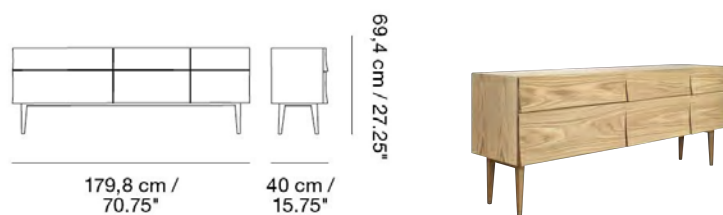

REFLECT SIDEBORD / LARGE

Designed by Søren Rose Studio

A long lasting design classic that focuses on enhancing and presenting the structure of the wood in an optimal way. The carefully contoured and curved shape of the front enables light to reflect along the surface.

Material: Board with veneer in oak & solid oak legs. Oak version is oiled. Black version is lacquered.

READY-TO-SHIP OPTIONS

ITEM NO.	COLOR	PRICE
09170	Oak	EUR 2.681,90
09171	Black	EUR 2.681,90