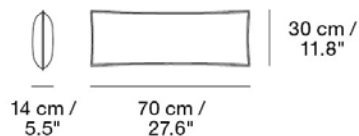

IN SITU MODULAR SOFA / CUSHION - 70 X 30 CM / 27.6 X 11.8"

Designed by Anderssen & Voll

An optional cushion for the In Situ Modular Sofa, bringing added comfort and a lounging expression to the design.

Material: Cushions in foam and fiberballs. Upholstered in textile.

Textile consumption for COM:

0,8 m / 0.87 yds

READY-TO-SHIP OPTIONS

ITEM NO.	COLOR	PRICE
41301 - 80	Ocean 80	EUR 85,10
41300 - 12	Clay 12	EUR 142,40

MADE-TO-ORDER INSPIRATION

ITEM NO.	COLOR	PRICE	MOQ	< MOQ FEE	START-UP FEE	LEAD TIME
41302 - 262	Fiord 262	EUR 106,60	1	-	-	6 weeks
41302 - 451	Fiord 451	EUR 106,60	1	-	-	6 weeks
41300 - 15	Clay 15	EUR 142,40	1	-	-	6 weeks
41307 - 554	Vidar 554	EUR 142,40	1	-	-	6 weeks

MADE-TO-ORDER OPTIONS

ITEM NO.	COLOR	PRICE	MOQ	< MOQ FEE	START-UP FEE	LEAD TIME
41301	Ocean - Color 3, 21, 32, 50, 52, 80 & 601	EUR 85,10	1	-	-	6 weeks
41302	Fiord - All Colors	EUR 106,60	1	-	-	6 weeks
41303	Hallingdal - All Colors	EUR 133,40	1	-	-	6 weeks
41304	Divina - All Colors	EUR 133,40	1	-	-	6 weeks
41305	Divina MD - All Colors	EUR 133,40	1	-	-	6 weeks
41306	Divina Melange - All Colors	EUR 133,40	1	-	-	6 weeks
41300	Clay - Color 1, 3, 6, 7, 9, 10, 12, 13, 14, 15 & 17	EUR 142,40	1	-	-	6 weeks
41307	Vidar - All Colors	EUR 142,40	1	-	-	6 weeks
41312	COM Textile	EUR 85,10	1	-	-	6-12 weeks

MUUTO