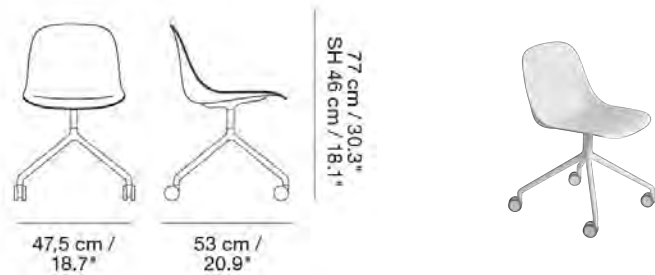

FIBER SIDE CHAIR / SWIVEL BASE W. CASTORS

Designed by Iskos-Berlin

The open form of the Fiber Side Chair creates a versatile and light expression. Shell is made in an innovative wood fiber plastic composite for a deep, matte surface and soft touch.

Material: Shell in plastic composition with up to 25% wood fibers. Made-to-order textile and leather with base color option of Black, White, Grey, Dusty Green or Polished Aluminum. Swivel base in aluminum without return. Castors are available in either Black or White. Black, Grey and Polished Aluminum swivel bases come with Black castors. White swivel base comes with White castors.

Textile consumption for COM:

Textile Upholstery: 1,4 m / 1.54 yds

Leather Upholstery: 2,2 m² / 23.7 ft²

MADE-TO-ORDER OPTIONS

ITEM NO.	COLOR	PRICE	MOQ	< MOQ FEE	START-UP FEE	LEAD TIME
25190	Black/Black	EUR 321,50	1	-	-	5 weeks
25191	Grey/Grey	EUR 321,50	1	-	-	5 weeks
25193	Dusty Green/Dusty Green	EUR 321,50	1	-	-	5 weeks
25194	Ochre/Black	EUR 321,50	1	-	-	5 weeks
25195	Natural White/White	EUR 321,50	1	-	-	5 weeks
23370	Remix - All Colors	EUR 545,30	1	-	-	5 weeks
70225	Wooly - All Colors	EUR 545,30	1	-	-	5 weeks
23371	Steelcut - All Colors	EUR 590,10	1	-	-	5 weeks
23372	Steelcut Trio - All Colors	EUR 590,10	1	-	-	5 weeks
57018	Forest Nap - All Colors	EUR 590,10	1	-	-	5 weeks
23377	Clara - All Colors	EUR 590,10	1	-	-	5 weeks
23378	Canvas - All Colors	EUR 590,10	1	-	-	5 weeks
23373	Hallingdal - All Colors	EUR 634,90	1	-	-	5 weeks
23374	Divina - All Colors	EUR 634,90	1	-	-	5 weeks
23379	Divina MD - All Colors	EUR 634,90	1	-	-	5 weeks
23380	Divina Melange - All Colors	EUR 634,90	1	-	-	5 weeks
55016	Hero - All Colors	EUR 634,90	1	-	-	5 weeks
55133	Balder - All Colors	EUR 634,90	1	-	-	5 weeks
55250	Twill Weave - All Colors	EUR 634,90	1	-	-	5 weeks
23382	Faux Leather* - All Colors	EUR 634,90	1	-	-	6 weeks
23383	Easy Leather - All Colors	EUR 765,60	1	-	-	5 weeks
23375	Refine Leather - All Colors	EUR 858,80	1	-	-	5 weeks
23376	Endure Leather - All Colors	EUR 891,00	1	-	-	5 weeks
23381	COM Textile	EUR 545,30	1	-	-	6 weeks
23384	COM Imitation Leather	EUR 634,90	1	-	-	6 weeks
23385	COM Leather	EUR 765,60	1	-	-	6 weeks
00335	Test Sample - 1 Chair	EUR 500,00	4	-	-	6 weeks

MUUTO