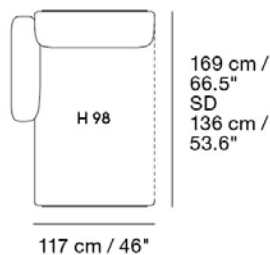

IN SITU MODULAR SOFA / LEFT ARMREST LOUNGE MODULE (H98)

Designed by Anderssen & Voll

Kindly note that the item numbers of this product are seating modules only.

To complete the sofa, select a matching frame configuration or find your desired frame sections and linking brackets and add their item numbers separately to your order to complete the sofa. For this, kindly refer to the In Situ Modular Sofa Guidelines in this pricelist.

Please note that this product features an armrest on the left-hand side when facing the product from the front.

Material: Modules in a wood construction with foam, wadding and fiberballs. Upholstered in textile.

Textile consumption for COM:

5,27 m / 5.76 yds

READY-TO-SHIP OPTIONS

ITEM NO.	COLOR	PRICE
41136 - 80	Ocean 80	EUR 1.607,40
41127 - 12	Clay 12	EUR 2.055,10

MADE-TO-ORDER INSPIRATION

ITEM NO.	COLOR	PRICE	MOQ	< MOQ FEE	START-UP FEE	LEAD TIME
41145 - 262	Fiord 262	EUR 1.786,50	1	-	-	6 weeks
41145 - 451	Fiord 451	EUR 1.786,50	1	-	-	6 weeks
41127 - 15	Clay 15	EUR 2.055,10	1	-	-	6 weeks
41190 - 554	Vidar 554	EUR 2.055,10	1	-	-	6 weeks

MADE-TO-ORDER OPTIONS

ITEM NO.	COLOR	PRICE	MOQ	< MOQ FEE	START-UP FEE	LEAD TIME
41136	Ocean - Color 3, 21, 32, 50, 52, 80 & 601	EUR 1.607,40	1	-	-	6 weeks
41145	Fiord - All Colors	EUR 1.786,50	1	-	-	6 weeks
41154	Hallingdal - All Colors	EUR 1.965,60	1	-	-	6 weeks
41163	Divina - All Colors	EUR 1.965,60	1	-	-	6 weeks
41172	Divina MD - All Colors	EUR 1.965,60	1	-	-	6 weeks
41181	Divina Melange - All Colors	EUR 1.965,60	1	-	-	6 weeks
41127	Clay - Color 1, 3, 6, 7, 9, 10, 12, 13, 14, 15 & 17	EUR 2.055,10	1	-	-	6 weeks
41190	Vidar - All Colors	EUR 2.055,10	1	-	-	6 weeks
41235	COM Textile	EUR 1.607,40	1	-	-	6-12 weeks

MUUTO