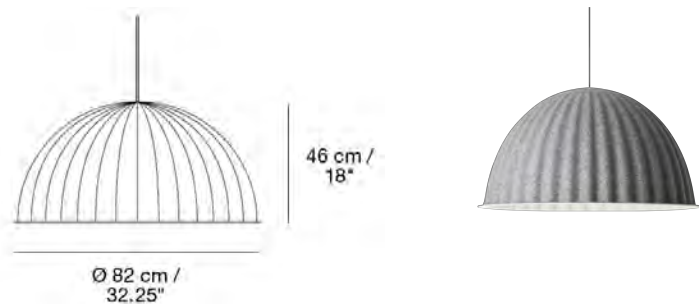

UNDER THE BELL PENDANT LAMP / Ø 82 CM

Designed by Iskos-Berlin

Made from recycled plastic felt, this eye-catching lamp gives the effect of a cosy space within a space. Whether hung over a dining table or in an office or lobby, it also absorbs noise and helps improve the room acoustics.

Material: PET felt material & PVC cord. Ceiling cap included. Bulb not included. With dimmable function if dimmable bulb is used. Cord Length: 500 cm / 196,9"