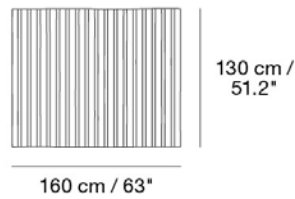

MUUTO

AMPLE THROW

Designed by Aiayu

With its plentiful character and simple surface, the Ample Throw brings extensive comfort and warmth to its user.

Material: 100% baby llama wool

READY-TO-SHIP OPTIONS

ITEM NO.	COLOR	PRICE
80232	Dark Grey	EUR 353,70
80233	Midnight Blue	EUR 353,70