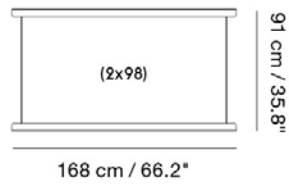

IN SITU MODULAR SOFA / FRAME SECTION (2 X 98)

Designed by Anderssen & Voll

Create your own In Situ Modular Sofa by combining frame sections by following the In Situ Modular Sofa guidelines. A frame section should always be accompanied by a matching seating module.

Kindly note that linking brackets must always be used when joining together frame sections.

Material: Frame in powder coated steel.

MADE-TO-ORDER OPTIONS

ITEM NO.	COLOR	PRICE	MOQ	< MOQ FEE	START-UP FEE	LEAD TIME
41559	Black	EUR 134,30	1	-	-	6 weeks

MUUTO