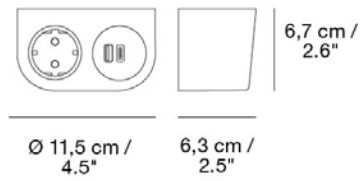

POWER OUTLET

A Power Outlet including USB and USB-C charger. The Power Outlet can be added to the following products: Base Table, Base High Table, 70/70 Table, Split Table, Still Café Table, Linear Wood Table, Outline Sofa Series, Rest Sofa Series and Compose Sofa Series. Please note that Muuto does not offer installation of the Power Outlet into any Muuto products.

Material: Outlet and cabinet are made from polycarbonate with a PVC power cord. Mounting bracket is made from nylon.

READY-TO-SHIP OPTIONS

ITEM NO.	COLOR	PRICE
28801	Black	EUR 312,50

MUUTO