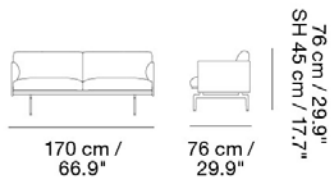

OUTLINE STUDIO SOFA / 170CM / 66.9" - BLACK BASE - SH: 45CM / 17.7"

Designed by Anderssen & Voll

Slimming down the elegant proportions of the Outline Sofa into a studio version, allowing for the design to be implemented into compact homes, hotel rooms, breakout areas and lobbies. Here in a higher seat height for workplace environments and hospitality settings. Our Power Outlet can be added to the Outline Studio Sofa.

Material: Black powder coated aluminum legs. Wood and steel construction. Cold foam filling.

Textile consumption for COM:

Textile Upholstery: 6,7 m / 7.1 yds

Leather Upholstery: 14,4 m² / 155 ft²

MADE-TO-ORDER OPTIONS

ITEM NO.	COLOR	PRICE	MOQ	< MOQ FEE	START-UP FEE	LEAD TIME
73606	Vancouver - Color 4, 8, 10, 12, 13 & 14	EUR 2.234,20	1	-	-	8 weeks
73613	Remix - All Colors	EUR 2.234,20	1	-	-	6 weeks
73612	Rime - All Colors	EUR 2.592,40	1	-	-	6 weeks
73607	Fiord - All Colors	EUR 2.592,40	1	-	-	6 weeks
73610	Steelcut - All Colors	EUR 2.592,40	1	-	-	6 weeks
73609	Steelcut Trio - All Colors	EUR 2.592,40	1	-	-	6 weeks
73614	Clara - All Colors	EUR 2.592,40	1	-	-	6 weeks
73615	Canvas - All Colors	EUR 2.592,40	1	-	-	6 weeks
73611	Hallingdal - All Colors	EUR 2.771,50	1	-	-	6 weeks
73616	Divina - All Colors	EUR 2.771,50	1	-	-	6 weeks
73617	Divina MD - All Colors	EUR 2.771,50	1	-	-	6 weeks
73618	Divina Melange - All Colors	EUR 2.771,50	1	-	-	6 weeks
73626	Balder - All Colors	EUR 2.861,00	1	-	-	6 weeks
73627	Twill Weave - All Colors	EUR 2.861,00	1	-	-	6 weeks
73625	Vidar - All Colors	EUR 2.861,00	1	-	-	6 weeks
73621	Faux Leather* - All Colors	EUR 2.592,40	1	-	-	6 weeks
73622	Easy Leather - All Colors	EUR 3.487,90	1	-	-	6 weeks
73608	Refine Leather - All Colors	EUR 4.025,20	1	-	-	6 weeks
73619	Endure Leather - All Colors	EUR 4.652,00	1	-	-	6 weeks
73620	COM Textile	EUR 2.234,20	1	-	-	6-12 weeks
73624	COM Imitation Leather	EUR 2.592,40	1	-	-	6-12 weeks
73623	COM Leather	EUR 3.487,90	1	-	-	6-12 weeks
00338	Test Sample 1 Sofa - Textile	EUR 2.000,00	1	-	-	4 weeks
00339	Test Sample 1 Sofa - Leather	EUR 3.500,00	1	-	-	4 weeks
83061	Leather care set - Refine Leather	EUR 15,70	1	-	-	-