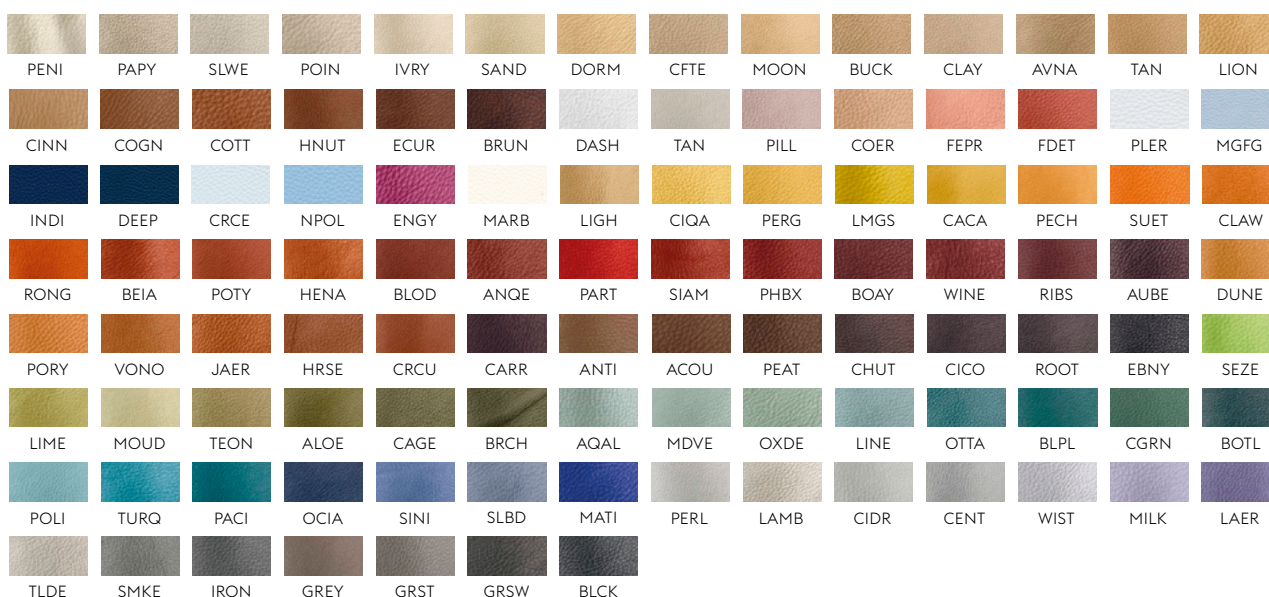

LEATHER OPTIONS

At Muuto, we work with some of the leading European leather suppliers to ensure that the leather used for our designs is always of the highest possible standard. Our leather options range from the Refine Leather, a modern and sleek full-grain leather with a soft touch, over Easy Leather, a lightly buffed natural grain leather with a soft and waxy feel along with a matte look, to our Endure Leather, a pliable and extremely durable semi-aniline leather ideal for hard contract environments, and the Faux Leather, being particularly suitable for healthcare and education environments as it is resistant to disinfectants.

EASY LEATHER

Lightly Buffed Natural Grain Leather
Raw material: Designed and processed in Italy. The leather is dyed through, chrome tanned and finishing is with resins and pigments.

ZINC