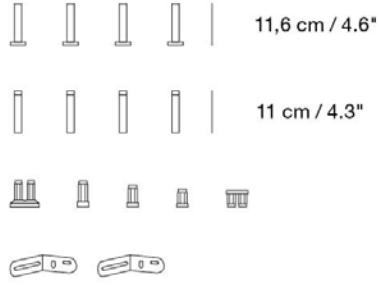

COMPILE SHELVING SYSTEM / ESSENTIALS PACK

Designed by Cecilie Manz

A contemporary take on the classic shelving system. Compile consists of a shelf and three heights of dividing tubes. Arrange the shelves and tubes as you please or order from the prearranged configurations.

Material: Plastic and Steel

READY-TO-SHIP OPTIONS

ITEM NO.	COLOR	PRICE
50013	Black	EUR 71,60
50012	Grey	EUR 71,60
50011	White	EUR 71,60