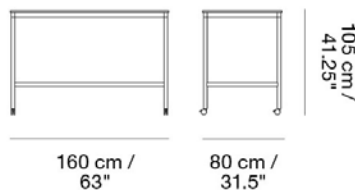

MUUTO

BASE HIGH TABLE WITH CASTORS / 160 X 80 H: 105 CM / 63 X 31.5 H: 41.3"

Designed by Mika Tolvanen

Designed with maximum attention to detail and produced to withstand continual robust use. The Base High Table's lower frame increases its stability and provides a footrest to the user. Made-to-order sizes are available upon request.