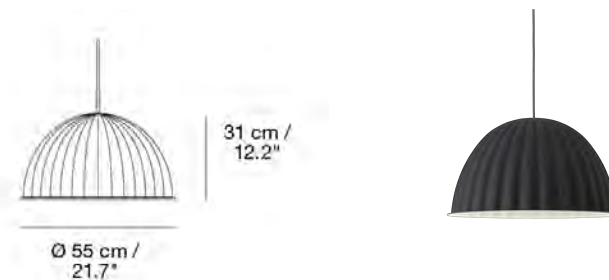

UNDER THE BELL PENDANT LAMP / Ø 55 CM

Designed by Iskos-Berlin

With its shade made in a recycled plastic felt, Under The Bell gives the effect of a space within a space through its cupola-like form.

With its textile material, the Under The Bell will both add an aesthetic to any room as well as improving acoustics by absorbing noise.

Material: PET felt material & PVC cord. Ceiling cap included. Bulb not included. With dimmable function if dimmable bulb is used. Cord Length: 500 cm / 196,9"