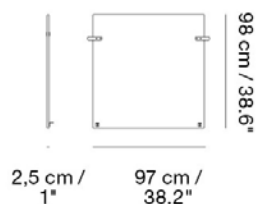

OUTLINE HIGHBACK / PANEL - BLACK FITTING

Designed by Anderssen & Voll

The Outline Highback Panel can be applied to the Outline Highback Sofa and Outline Highback Chair to create a space within the room that provides acoustic and visual shelter for meetings, collaborative sessions and solo working.

Material: Plywood upholstered with foam. Panel fittings in black powder coated steel.

Textile consumption for COM:

Textile Upholstery: 2,3 m / 2.52 yds

Leather Upholstery: 4,2 m² / 45.21 ft²

MADE-TO-ORDER OPTIONS

ITEM NO.	COLOR	PRICE	MOQ	< MOQ FEE	START-UP FEE	LEAD TIME
28711	Vancouver - Color 4, 8, 10, 12, 13 & 14	EUR 729,80	1	-	-	8 weeks
28718	Remix - All Colors	EUR 729,80	1	-	-	6 weeks
28717	Rime - All Colors	EUR 864,10	1	-	-	6 weeks
28712	Fiord - All Colors	EUR 864,10	1	-	-	6 weeks
28714	Steelcut Trio - All Colors	EUR 864,10	1	-	-	6 weeks
28715	Steelcut - All Colors	EUR 864,10	1	-	-	6 weeks
28719	Clara - All Colors	EUR 864,10	1	-	-	6 weeks
28720	Canvas - All Colors	EUR 864,10	1	-	-	6 weeks
28716	Hallingdal - All Colors	EUR 939,40	1	-	-	6 weeks
28721	Divina - All Colors	EUR 939,40	1	-	-	6 weeks
28722	Divina MD - All Colors	EUR 939,40	1	-	-	6 weeks
28723	Divina Melange - All Colors	EUR 939,40	1	-	-	6 weeks
28731	Balder - All Colors	EUR 939,40	1	-	-	6 weeks
28732	Twill Weave - All Colors	EUR 939,40	1	-	-	6 weeks
28730	Vidar - All Colors	EUR 939,40	1	-	-	6 weeks
28726	Faux Leather* - All Colors	EUR 729,80	1	-	-	6 weeks
28727	Easy Leather - All Colors	EUR 1.118,40	1	-	-	6 weeks
28713	Refine Leather - All Colors	EUR 1.249,20	1	-	-	6 weeks
28724	Endure Leather - All Colors	EUR 1.387,10	1	-	-	6 weeks
28725	COM Textile	EUR 729,80	1	-	-	6-12 weeks
28729	COM Imitation Leather	EUR 729,80	1	-	-	6-12 weeks
28728	COM Leather	EUR 1.118,40	1	-	-	6-12 weeks
83061	Leather care set - Refine Leather	EUR 15,70	1	-	-	-