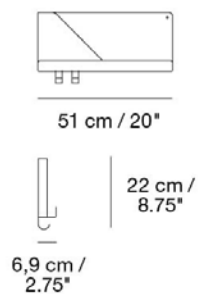

FOLDED SHELVES / 51 X 22 CM / 20 X 8.75"

Designed by Johan Van Hengel

Made from a single piece of bended steel, the Folded Shelves have a graphically modern expression. To be mounted on wall. Each shelf comes with two bolts for mounting and two hooks for hanging objects on. Use it as a nightstand, in the hallway, kitchen, living room or office.

Material: Acrylic powder coated bended 1.5 mm sheet of steel