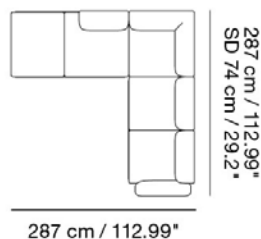

IN SITU MODULAR SOFA / CORNER - CONFIGURATION 2

Designed by Anderssen & Voll

Kindly note that the Ready-To-Ship Options and/or Made-To-Order Inspirations with Frame Configuration and Modules include frame sections, seating modules (D8O + F98 + E98 + C8O + B8O) and linking brackets for the sofa.

Please note that if you want to order this configuration in a different textile option and/or other seating modules, you must order the Made-To-Order Frame Configuration, listed below, along with the desired seating modules in the selected textile.

Please note that the loose In Situ Cushions are not part of any configuration or seating module and must be added separately to your order.

Material: Frame in powder coated steel. Modules in a wood construction with foam, wadding and fiberballs. Upholstered in textile.

READY-TO-SHIP OPTIONS

ITEM NO.	COLOR	PRICE
41952 - 80	Frame Configuration & Modules - Ocean 80	EUR 5.426,60
41922 - 12	Frame Configuration & Modules - Clay 12	EUR 6.673,10

MADE-TO-ORDER INSPIRATION

ITEM NO.	COLOR	PRICE	MOQ	< MOQ FEE	START-UP FEE	LEAD TIME
95082 - 262	Frame Configuration & Modules - Fiord 262	EUR 6.143,00	1	-	-	6 weeks
95142 - 451	Frame Configuration & Modules - Fiord 451	EUR 6.143,00	1	-	-	6 weeks
95022 - 15	Frame Configuration & Modules - Clay 15	EUR 6.673,10	1	-	-	6 weeks
95202 - 554	Frame Configuration & Modules - Vidar 554	EUR 6.673,10	1	-	-	6 weeks

MADE-TO-ORDER OPTIONS

ITEM NO.	COLOR	PRICE	MOQ	< MOQ FEE	START-UP FEE	LEAD TIME
41801	Frame Configuration - Black	EUR 337,60	1	-	-	6 weeks

MUUTO