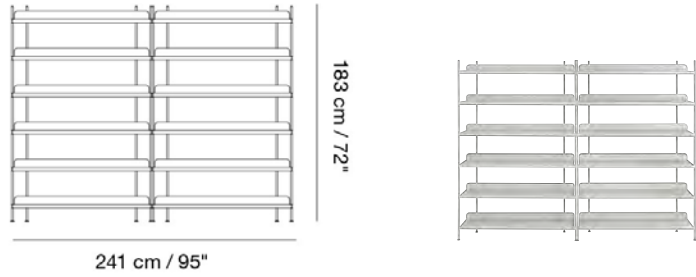

COMPILE SHELVING SYSTEM / CONFIGURATION 8

Designed by Cecilie Manz

A contemporary take on the classic shelving system. Compile consists of a shelf and three heights of dividing tubes. Arrange the shelves and tubes as you please or order from the prearranged configurations.

Material: Powder coated steel

READY-TO-SHIP OPTIONS

ITEM NO.	COLOR	PRICE
50085	Black	EUR 2.372,10
50086	Grey	EUR 2.372,10
50087	White	EUR 2.372,10

MUUTO