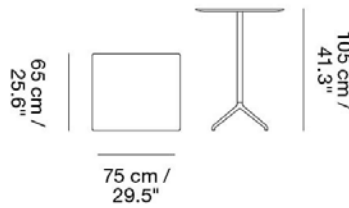

STILL CAFÉ TABLE / 75 X 65 H: 105 CM / 29.5 X 25.6 H: 41.3"

Designed by Iskos-Berlin

A series of café tables with a clean expression and apparent function on a four-legged base, complemented by the angled edges of its table top. Our Power Outlet can be added to the Still Café Table.

Material: Tabletop in MDF with the option of nanolaminate or linoleum finish. Edges are painted. Frame in powder coated aluminum. Mounting plate and tube in powder coated steel. Comes with 4 adjustable feet in plastic.

Made-to-order: Nanolaminate in black or white. Linoleum in black. Bases available in black or white.

READY-TO-SHIP OPTIONS

ITEM NO.	COLOR	PRICE
65521	White Nanolaminate/White	EUR 464,80
65522	White Nanolaminate/Black	EUR 464,80
65523	Black Nanolaminate/White	EUR 464,80
65524	Black Nanolaminate/Black	EUR 464,80

MADE-TO-ORDER OPTIONS

ITEM NO.	COLOR	PRICE	MOQ	< MOQ FEE	START-UP FEE	LEAD TIME
65525	Black Linoleum/White	EUR 464,80	1	-	-	6 weeks
65526	Black Linoleum/Black	EUR 464,80	1	-	-	6 weeks

MUUTO