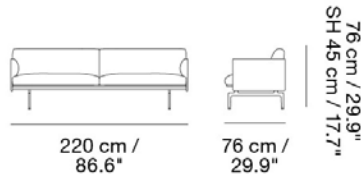

OUTLINE STUDIO SOFA / 220CM / 86.6" - BLACK BASE - SH: 45CM / 17.7"

Designed by Anderssen & Voll

Slimming down the elegant proportions of the Outline Sofa into a studio version, allowing for the design to be implemented into compact homes, hotel rooms, breakout areas and lobbies. Here in a higher seat height for workplace environments and hospitality settings. Our Power Outlet can be added to the Outline Studio Sofa.

Material: Black powder coated aluminum legs. Wood and steel construction. Cold foam filling.

Textile consumption for COM:

Textile Upholstery: 8 m / 8.22 yds

Leather Upholstery: 17,4 m² / 187.3 ft²

MADE-TO-ORDER OPTIONS

ITEM NO.	COLOR	PRICE	MOQ	< MOQ FEE	START-UP FEE	LEAD TIME
73518	Vancouver - Color 4, 8, 10, 12, 13 & 14	EUR 2.413,30	1	-	-	8 weeks
73525	Remix - All Colors	EUR 2.413,30	1	-	-	6 weeks
73524	Rime - All Colors	EUR 2.861,00	1	-	-	6 weeks
73519	Fiord - All Colors	EUR 2.861,00	1	-	-	6 weeks
73522	Steelcut - All Colors	EUR 2.861,00	1	-	-	6 weeks
73521	Steelcut Trio - All Colors	EUR 2.861,00	1	-	-	6 weeks
73526	Clara - All Colors	EUR 2.861,00	1	-	-	6 weeks
73527	Canvas - All Colors	EUR 2.861,00	1	-	-	6 weeks
73523	Hallingdal - All Colors	EUR 3.040,10	1	-	-	6 weeks
73528	Divina - All Colors	EUR 3.040,10	1	-	-	6 weeks
73529	Divina MD - All Colors	EUR 3.040,10	1	-	-	6 weeks
73530	Divina Melange - All Colors	EUR 3.040,10	1	-	-	6 weeks
73538	Balder - All Colors	EUR 3.219,20	1	-	-	6 weeks
73539	Twill Weave - All Colors	EUR 3.219,20	1	-	-	6 weeks
73537	Vidar - All Colors	EUR 3.219,20	1	-	-	6 weeks
73533	Faux Leather* - All Colors	EUR 2.861,00	1	-	-	6 weeks
73534	Easy Leather - All Colors	EUR 3.846,10	1	-	-	6 weeks
73520	Refine Leather - All Colors	EUR 4.652,00	1	-	-	6 weeks
73531	Endure Leather - All Colors	EUR 5.368,40	1	-	-	6 weeks
73532	COM Textile	EUR 2.413,30	1	-	-	6-12 weeks
73536	COM Imitation Leather	EUR 2.861,00	1	-	-	6-12 weeks
73535	COM Leather	EUR 3.846,10	1	-	-	6-12 weeks
00338	Test Sample 1 Sofa - Textile	EUR 2.000,00	1	-	-	4 weeks
00339	Test Sample 1 Sofa - Leather	EUR 3.500,00	1	-	-	4 weeks
83061	Leather care set - Refine Leather	EUR 15,70	1	-	-	-