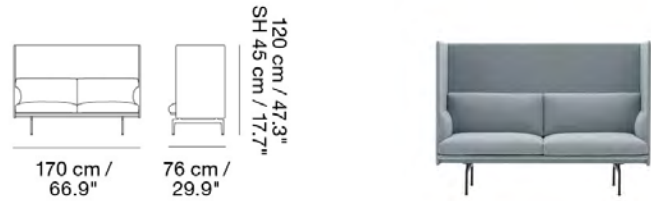

OUTLINE HIGHBACK SOFA / 2-SEATER - BLACK BASE - SH: 45CM / 17.7"

Designed by Anderssen & Voll

The design combines a soft, deep seat and clean refined lines with a highback element, creating private spheres within bigger spaces and shelter for conversation and collaboration, here in a higher seat height for workplace environments and hospitality settings.

Material: Black powder coated aluminum legs. Wood and steel construction. Cold foam filling.

Textile consumption for COM:

Textile Upholstery: 10,5 m / 11.43 yds

Leather Upholstery: 22,5 m² / 242.19 ft²

MADE-TO-ORDER OPTIONS

ITEM NO.	COLOR	PRICE	MOQ	< MOQ FEE	START-UP FEE	LEAD TIME
69601	Vancouver - Color 4, 8, 10, 12, 13 & 14	EUR 3.040,10	1	-	-	6 weeks
69608	Remix - All Colors	EUR 3.040,10	1	-	-	6 weeks
69607	Rime - All Colors	EUR 3.308,80	1	-	-	6 weeks
69602	Fiord - All Colors	EUR 3.308,80	1	-	-	6 weeks
69605	Steelcut - All Colors	EUR 3.308,80	1	-	-	6 weeks
69604	Steelcut Trio - All Colors	EUR 3.308,80	1	-	-	6 weeks
69609	Clara - All Colors	EUR 3.308,80	1	-	-	6 weeks
69610	Canvas - All Colors	EUR 3.308,80	1	-	-	6 weeks
69606	Hallingdal - All Colors	EUR 3.577,40	1	-	-	6 weeks
69611	Divina - All Colors	EUR 3.577,40	1	-	-	6 weeks
69612	Divina MD - All Colors	EUR 3.577,40	1	-	-	6 weeks
69613	Divina Melange - All Colors	EUR 3.577,40	1	-	-	6 weeks
69621	Balder - All Colors	EUR 3.846,10	1	-	-	6 weeks
69622	Twill Weave - All Colors	EUR 3.846,10	1	-	-	6 weeks
69620	Vidar - All Colors	EUR 3.846,10	1	-	-	6 weeks
69616	Faux Leather* - All Colors	EUR 3.308,80	1	-	-	6 weeks
69617	Easy Leather - All Colors	EUR 4.969,00	1	-	-	6 weeks
69603	Refine Leather - All Colors	EUR 5.506,30	1	-	-	6 weeks
69614	Endure Leather - All Colors	EUR 6.133,10	1	-	-	6 weeks
69615	COM Textile	EUR 3.040,10	1	-	-	6-12 weeks
69619	COM Imitation Leather	EUR 3.308,80	1	-	-	6-12 weeks
69618	COM Leather	EUR 4.969,00	1	-	-	6-12 weeks
83061	Leather care set - Refine Leather	EUR 15,70	1	-	-	-