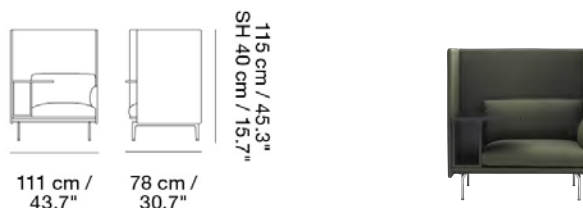

OUTLINE HIGHBACK WORK / LEFT - POLISHED ALUMINUM BASE

Designed by Anderssen & Voll

Designed for the needs of the modern workplace, the Outline Highback Work combines a soft, deep seat and simple lines with the highback element, work desk and storage room, creating a private sphere within the room. Here in a higher seat height for workplace environments and hospitality settings. Our Power Outlet can be added to the Outline Sofa.

Please note that this product features a table and storage element on its left-hand side when facing the product. When seated, the table and storage unit will be on the right-hand side.

Material: Polished aluminum legs. Wood and steel construction. Cold foam filling. Table unit is made from robust and organic through-dyed MDF board with matt lacquer.

Textile Upholstery: 7,7 m / 8.43 yds
Leather Upholstery: 15.8 m² / 170.1 ft²

MADE-TO-ORDER OPTIONS

ITEM NO.	COLOR	PRICE	MOQ	< MOQ FEE	START-UP FEE	LEAD TIME
68001	Vancouver - Color 4, 8, 10, 12, 13 & 14	EUR 3.398,30	1	-	-	8 weeks
68015	Remix - All Colors	EUR 3.398,30	1	-	-	6 weeks
68013	Rime - All Colors	EUR 3.667,00	1	-	-	6 weeks
68003	Fiord - All Colors	EUR 3.667,00	1	-	-	6 weeks
68009	Steelcut - All Colors	EUR 3.667,00	1	-	-	6 weeks
68007	Steelcut Trio - All Colors	EUR 3.667,00	1	-	-	6 weeks
68017	Clara - All Colors	EUR 3.667,00	1	-	-	6 weeks
68019	Canvas - All Colors	EUR 3.667,00	1	-	-	6 weeks
68011	Hallingdal - All Colors	EUR 4.025,20	1	-	-	6 weeks
68021	Divina - All Colors	EUR 4.025,20	1	-	-	6 weeks
68023	Divina MD - All Colors	EUR 4.025,20	1	-	-	6 weeks
68025	Divina Melange - All Colors	EUR 4.025,20	1	-	-	6 weeks
68202	Balder - All Colors	EUR 4.114,70	1	-	-	6 weeks
68204	Twill Weave - All Colors	EUR 4.114,70	1	-	-	6 weeks
68039	Vidar - All Colors	EUR 4.114,70	1	-	-	6 weeks
68031	Faux Leather* - All Colors	EUR 3.667,00	1	-	-	6 weeks
68033	Easy Leather - All Colors	EUR 5.237,60	1	-	-	6 weeks
68005	Refine Leather - All Colors	EUR 5.954,00	1	-	-	6 weeks
68027	Endure Leather - All Colors	EUR 6.401,80	1	-	-	6 weeks
68029	COM Textile	EUR 3.398,30	1	-	-	6-12 weeks
68037	COM Imitation Leather	EUR 3.667,00	1	-	-	6-12 weeks
68035	COM Leather	EUR 5.237,60	1	-	-	6-12 weeks
83061	Leather care set - Refine Leather	EUR 15,70	1	-	-	-