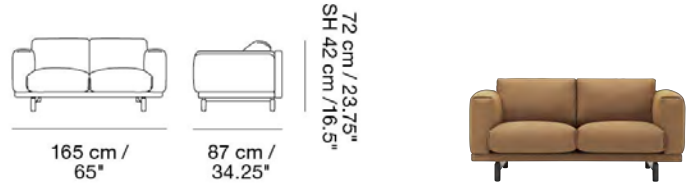

REST STUDIO SOFA

Designed by Anderssen & Voll

With its modern curves and inviting shape, the Rest Studio Sofa adds a comfortable form that accommodates the compact dimensions of modern homes.

Our Power Outlet can be added to the Rest Sofa.

Material: Steel base, wood frame & oak legs, cold foam & feather filling. Textiles from Arve (not available in UK), Nevotex or Kvadrat.

Textile consumption for COM:

8,1 m / 8.9 yds

MADE-TO-ORDER OPTIONS

ITEM NO.	COLOR	PRICE	MOQ	< MOQ FEE	START-UP FEE	LEAD TIME
10207	Vancouver - Color 4, 8, 10, 12, 13 & 14	EUR 2.323,80	1	-	-	8 weeks
10202	Remix - All Colors	EUR 2.323,80	1	-	-	6 weeks
10282	Wooly - All Colors	EUR 2.323,80	1	-	-	6 weeks
10205	Steelcut - All Colors	EUR 2.681,90	1	-	-	6 weeks
10203	Steelcut Trio - All Colors	EUR 2.681,90	1	-	-	6 weeks
10281	Fiord - All Colors	EUR 2.681,90	1	-	-	6 weeks
10201	Rime - All Colors	EUR 2.681,90	1	-	-	6 weeks
10204	Hallingdal - All Colors	EUR 2.771,50	1	-	-	6 weeks
10283	Vidar - All Colors	EUR 3.088,50	1	-	-	6 weeks
10206	COM Textile	EUR 2.323,80	1	-	-	6-12 weeks
00338	Test Sample 1 Sofa - Textile	EUR 2.000,00	1	-	-	4 weeks
09983	Spare Legs - Black	EUR 115,50	1	-	-	1-2 weeks
09982	Spare Legs - Grey	EUR 115,50	1	-	-	1-2 weeks