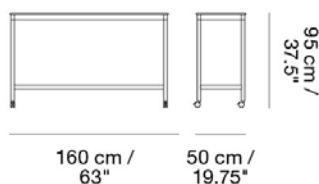

BASE HIGH TABLE WITH CASTORS / 160 X 50 H: 95 CM / 63 X 19.7 H: 37.4"

Designed by Mika Tolvanen

Designed with maximum attention to detail and produced to withstand continual robust use. The Base High Table's lower frame increases its stability and provides a footrest to the user. Made-to-order sizes are available upon request.