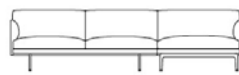

OUTLINE SOFA / CHAISE LONGUE - RIGHT - BLACK BASE

Designed by Anderssen & Voll

The Outline Series adds new perspectives to the classic Scandinavian design sofas of the 1960's, marrying the ideals of simplicity and function into one. The Outline Series is clean and elegant on the outside with a deep seat and soft cushioning on its inside. Modules cannot be purchased separately. Our Power Outlet can be added to the Outline Sofa.

Please note that this product features a chaise longue element on the right-hand side when facing the product from the front.

Material: Black powder coated aluminum legs. Wood and steel construction. Cold foam filling.

Textile consumption for COM:

Textile Upholstery: 11,9 m / 13.1 yds

Leather Upholstery: 25,1 m² / 270.2 ft²

263 cm / 103.5"