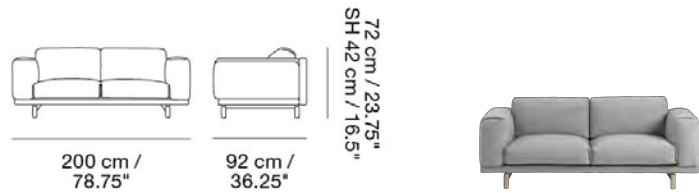

REST SOFA / 2-SEATER

Designed by Anderssen & Voll

With its modern curves and inviting shape, the Rest Sofa brings a new perspective to the traditional sofa through its soft seat and subtle detailing for a timeless yet comfortable design.

Our Power Outlet can be added to the Rest Sofa.

Material: Steel base, wood frame & oak legs, cold foam & feather filling. Textiles from Arve (not available in UK), Nevotex or Kvadrat.

Textile consumption for COM:

10,5 m / 12.5 yds

READY-TO-SHIP OPTIONS

ITEM NO.	COLOR	PRICE
10017 - 13	Vancouver 13	EUR 2.681,90
10011 - 163	Remix 163	EUR 2.681,90
10262 - 1042_GRAP	Wooly 1042	EUR 2.681,90
10262 - 2256_IVOR	Wooly 2256	EUR 2.681,90
10012 - 133	Steelcut Trio 133	EUR 3.129,70
10013 - 457	Hallingdal 457	EUR 3.219,20
10263 - 554	Vidar 554	EUR 3.577,40

MADE-TO-ORDER OPTIONS

ITEM NO.	COLOR	PRICE	MOQ	< MOQ FEE	START-UP FEE	LEAD TIME
10017	Vancouver - Color 4, 8, 10, 12 & 14	EUR 2.681,90	1	-	-	8 weeks
10262	Wooly - All Colors	EUR 2.681,90	1	-	-	6 weeks
10011	Remix - All Colors	EUR 2.681,90	1	-	-	6 weeks
10262	Wooly - All Colors	EUR 2.681,90	1	-	-	6 weeks
10261	Fiord - All Colors	EUR 3.129,70	1	-	-	6 weeks
10014	Steelcut - All Colors	EUR 3.129,70	1	-	-	6 weeks
10012	Steelcut Trio - All Colors	EUR 3.129,70	1	-	-	6 weeks
10010	Rime - All Colors	EUR 3.129,70	1	-	-	6 weeks
10013	Hallingdal - All Colors	EUR 3.219,20	1	-	-	6 weeks
10263	Vidar - All Colors	EUR 3.577,40	1	-	-	6 weeks
10015	COM Textile	EUR 2.681,90	1	-	-	6-12 weeks
00338	Test Sample 1 Sofa - Textile	EUR 2.000,00	1	-	-	4 weeks
09986	Spare Legs - Black	EUR 115,50	1	-	-	1-2 weeks
09985	Spare Legs - Grey	EUR 115,50	1	-	-	1-2 weeks