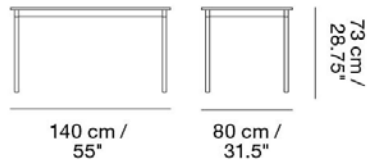

BASE TABLE / 140 X 80 CM / 55.1 X 31.5"

Designed by Mika Tolvanen

The frame is made from extruded aluminum, painted with an acrylic paint initially developed for outdoor interiors and building facades. Organize and manage cords and wires with our Cable Management. Our Power Outlet can be added to the Base Table.

Made-to-order: Laminate with ABS or plywood edge in Black or White. Linoleum with plywood edge in Black. Nanolaminate finish in either Black or White. Bases available in Black or White.

Material: Frame and legs in extruded aluminum. Table top in plywood with either laminate, linoleum or water-based lacquered oak veneer surface with plywood edge or chipboard with laminate surface and ABS edges.

READY-TO-SHIP OPTIONS

ITEM NO.	COLOR	PRICE
63981	White Laminate/ABS/White	EUR 819,40
63982	White Laminate/ABS/Black	EUR 819,40
63985	White Laminate/Plywood/White	EUR 846,20
63986	White Laminate/Plywood/Black	EUR 846,20
63989	Black Linoleum/Plywood/White	EUR 939,40
63990	Black Linoleum/Plywood/Black	EUR 939,40
64786	Oak Veneer/Plywood/White	EUR 1.028,90
64787	Oak Veneer/Plywood/Black	EUR 1.028,90

MADE-TO-ORDER OPTIONS

ITEM NO.	COLOR	PRICE	MOQ	< MOQ FEE	START-UP FEE	LEAD TIME
63983	Black Laminate/ABS/White	EUR 819,40	1	-	-	6 weeks
63984	Black Laminate/ABS/Black	EUR 819,40	1	-	-	6 weeks
63987	Black Laminate/Plywood/White	EUR 846,20	1	-	-	6 weeks
63988	Black Laminate/Plywood/Black	EUR 846,20	1	-	-	6 weeks
63993	White Nanolaminate/Plywood/White	EUR 1.118,40	1	-	-	6 weeks
63994	White Nanolaminate/Plywood/Black	EUR 1.118,40	1	-	-	6 weeks
63995	Black Nanolaminate/Plywood/White	EUR 1.118,40	1	-	-	6 weeks
63996	Black Nanolaminate/Plywood/Black	EUR 1.118,40	1	-	-	6 weeks

MUUTO