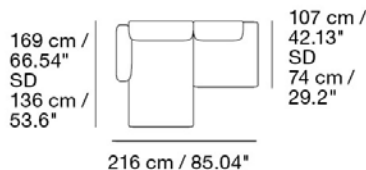

IN SITU MODULAR SOFA / 2-SEATER - CONFIGURATION 6

Designed by Anderssen & Voll

Kindly note that the Ready-To-Ship Options and/or Made-To-Order Inspirations with Frame Configuration and Modules include frame sections, seating modules (H98 + G98) and linking brackets for the sofa.

Please note that if you want to order this configuration in a different textile option and/or other seating modules, you must order the Made-To-Order Frame Configuration, listed below, along with the desired seating modules in the selected textile.

Please note that the loose In Situ Cushions are not part of any configuration or seating module and must be added separately to your order.

Material: Frame in powder coated steel. Modules in a wood construction with foam, wadding and fiberballs. Upholstered in textile.

READY-TO-SHIP OPTIONS

ITEM NO.	COLOR	PRICE
41935 - 80	Frame Configuration & Modules - Ocean 80	EUR 2.771,50
41905 - 12	Frame Configuration & Modules - Clay 12	EUR 3.439,50

MADE-TO-ORDER INSPIRATION

ITEM NO.	COLOR	PRICE	MOQ	< MOQ FEE	START-UP FEE	LEAD TIME
95065 - 262	Frame Configuration & Modules - Fiord 262	EUR 3.081,30	1	-	-	6 weeks
95125 - 451	Frame Configuration & Modules - Fiord 451	EUR 3.081,30	1	-	-	6 weeks
95005 - 15	Frame Configuration & Modules - Clay 15	EUR 3.439,50	1	-	-	6 weeks
95185 - 554	Frame Configuration & Modules - Vidar 554	EUR 3.439,50	1	-	-	6 weeks

MADE-TO-ORDER OPTIONS

ITEM NO.	COLOR	PRICE	MOQ	< MOQ FEE	START-UP FEE	LEAD TIME
41605	Frame Configuration - Black	EUR 135,20	1	-	-	6 weeks

MUUTO