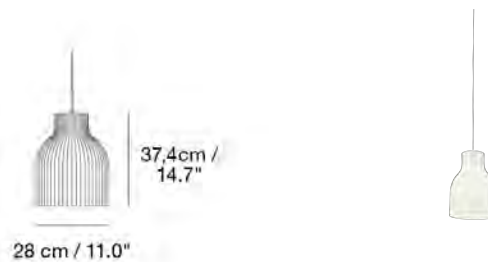

STRAND PENDANT LAMP / OPEN - Ø28

Designed by Benjamin Hubert

The design has soft, playful forms for a modern expression. Provides both diffused as well as direct lighting, the latter through its top and bottom opening. Made from a cocoon material, consisting of tiny strands that make a complex, intriguing structure.

Material: Cocoon layer with inner steel structure. PVC cord. PE covered steel wire. Ceiling cap included. Bulb not included. With dimmable function if dimmable bulb is used. Cord & wire length: 300 cm / 118,1"