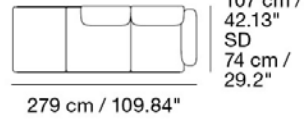

IN SITU MODULAR SOFA / 3-SEATER - CONFIGURATION 4

Designed by Anderssen & Voll

Kindly note that the Ready-To-Ship Options and/or Made-To-Order Inspirations with Frame Configuration and Modules include frame sections, seating modules (D8O + F98 + B8O) and linking brackets for the sofa.

Please note that if you want to order this configuration in a different textile option and/or other seating modules, you must order the Made-To-Order Frame Configuration, listed below, along with the desired seating modules in the selected textile.

Please note that the loose In Situ Cushions are not part of any configuration or seating module and must be added separately to your order.

Material: Frame in powder coated steel. Modules in a wood construction with foam, wadding and fiberballs. Upholstered in textile.

READY-TO-SHIP OPTIONS

ITEM NO.	COLOR	PRICE
41940 - 80	Frame Configuration & Modules - Ocean 80	EUR 2.971,20
41910 - 12	Frame Configuration & Modules - Clay 12	EUR 3.590,90

MADE-TO-ORDER INSPIRATION

ITEM NO.	COLOR	PRICE	MOQ	< MOQ FEE	START-UP FEE	LEAD TIME
95070 - 262	Frame Configuration & Modules - Fiord 262	EUR 3.329,40	1	-	-	6 weeks
95130 - 451	Frame Configuration & Modules - Fiord 451	EUR 3.329,40	1	-	-	6 weeks
95010 - 15	Frame Configuration & Modules - Clay 15	EUR 3.590,90	1	-	-	6 weeks
95190 - 554	Frame Configuration & Modules - Vidar 554	EUR 3.590,90	1	-	-	6 weeks

MADE-TO-ORDER OPTIONS

ITEM NO.	COLOR	PRICE	MOQ	< MOQ FEE	START-UP FEE	LEAD TIME
41653	Frame Configuration - Black	EUR 201,50	1	-	-	6 weeks