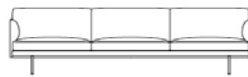

OUTLINE SOFA / 3 1/2-SEATER - POLISHED ALUMINUM BASE

Designed by Anderssen & Voll

The Outline Series adds new perspectives to the classic Scandinavian design sofas of the 1960's, marrying the ideals of simplicity and function into one. The Outline Series is clean and elegant on the outside with a deep seat and soft cushioning on its inside. Our Power Outlet can be added to the Outline Sofa.

Material: Polished aluminum legs. Wood and steel construction. Cold foam filling.

Textile consumption for COM:

Textile Upholstery: 9,4 m / 10.3 yds

Leather Upholstery: 21,2 m² / 228.2 ft²

255 cm / 100.4"

84 cm / 33.1"

SH 40 cm / 15.7"
71 cm / 28"