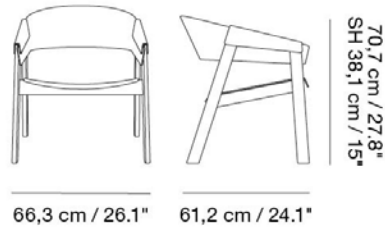

COVER LOUNGE CHAIR

Designed by Thomas Bentzen

By combining the ideals of Scandinavian design with a modern design language, the Cover Lounge Chair has a simple and characteristically refined expression. Made-to-order textile and leather with base color option of black, grey or oak.

Material: Water-based lacquered ash or oak with the option of wood, textile or leather upholstered seat. Plastic glides included.

Textile consumption for COM:

Textile Upholstery: 0,6 m / 0.66 yds

Leather Upholstery: 0,7 m² / 7.54 ft²

READY-TO-SHIP OPTIONS

ITEM NO.	COLOR	PRICE
18071	Oak	EUR 711,90
18072	Black	EUR 711,90
18073	Grey	EUR 711,90
18081 - GREY_123	Remix 123/Grey	EUR 891,00
18082 - OAK_COGN	Refine Leather - Cognac/Oak	EUR 980,50
18082 - BLCK_BLCK	Refine Leather - Black/Black	EUR 980,50

MADE-TO-ORDER INSPIRATION

ITEM NO.	COLOR	PRICE	MOQ	< MOQ FEE	START-UP FEE	LEAD TIME

MADE-TO-ORDER OPTIONS

ITEM NO.	COLOR	PRICE	MOQ	< MOQ FEE	START-UP FEE	LEAD TIME
18081	Remix - All Colors	EUR 891,00	1	-	-	7 weeks
18012	Steelcut - All Colors	EUR 921,40	1	-	-	7 weeks
18013	Steelcut Trio - All Colors	EUR 921,40	1	-	-	7 weeks
18018	Clara - All Colors	EUR 921,40	1	-	-	7 weeks
18019	Canvas - All Colors	EUR 921,40	1	-	-	7 weeks
18014	Hallingdal - All Colors	EUR 939,40	1	-	-	7 weeks
18015	Divina - All Colors	EUR 939,40	1	-	-	7 weeks
18016	Divina MD - All Colors	EUR 939,40	1	-	-	7 weeks
18017	Divina Melange - All Colors	EUR 939,40	1	-	-	7 weeks
18023	Faux Leather* - All Colors	EUR 921,40	1	-	-	9 weeks
18021	Easy Leather - All Colors	EUR 939,40	1	-	-	7 weeks
18082	Refine Leather - All Colors	EUR 980,50	1	-	-	7 weeks
18022	Endure Leather - All Colors	EUR 980,50	1	-	-	7 weeks
18024	COM Textile	EUR 891,00	4	EUR 250	-	10 weeks
18026	COM Imitation Leather	EUR 921,40	4	EUR 250	-	10 weeks
18025	COM Leather	EUR 939,40	4	EUR 250	-	10 weeks
18075	Special Color	EUR 747,70	24	-	EUR 1000	10 weeks
80121	Extra Glides - Clear Color (4 pcs.)	EUR 11,60	1	-	-	1-2 weeks
80122	Felt Glides - Clear Color (4 pcs.)	EUR 11,60	1	-	-	1-2 weeks

MUUTO