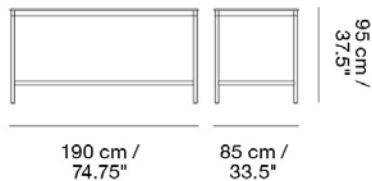

BASE HIGH TABLE / 190 X 85 H: 95 CM / 74.8 X 33.5 H: 37.4"

Designed by Mika Tolvanen

Designed with maximum attention to detail and produced to withstand continual robust use. The Base High Table's lower frame increases its stability and provides a footrest to the user. Made-to-order sizes are available upon request.

Organize and manage cords and wires with the Cable Management. Our Power Outlet can be added to the Base High Table. Bases available in Black or White.

Material: Frame in extruded aluminum with legs and stretcher in steel. Table top in plywood with either laminate, linoleum or water-based lacquered oak veneer surface with plywood edge or chipboard with laminate surface and ABS edges.

Made-to-order: Laminate with ABS or plywood edge in Black or White. Linoleum with plywood edge in Black.

READY-TO-SHIP OPTIONS

ITEM NO.	COLOR	PRICE
62041	White Laminate/ABS/White	EUR 1.297,50
62042	White Laminate/ABS/Black	EUR 1.297,50
62045	White Laminate/Plywood/White	EUR 1.338,70
62046	White Laminate/Plywood/Black	EUR 1.338,70
62049	Black Linoleum/Plywood/White	EUR 1.476,60
62050	Black Linoleum/Plywood/Black	EUR 1.476,60
64774	Oak Veneer/Plywood/White	EUR 1.655,70
64775	Oak Veneer/Plywood/Black	EUR 1.655,70

MADE-TO-ORDER OPTIONS

ITEM NO.	COLOR	PRICE	MOQ	< MOQ FEE	START-UP FEE	LEAD TIME
62043	Black Laminate/ABS/White	EUR 1.297,50	1	-	-	8 weeks
62044	Black Laminate/ABS/Black	EUR 1.297,50	1	-	-	8 weeks
62047	Black Laminate/Plywood/White	EUR 1.338,70	1	-	-	8 weeks
62048	Black Laminate/Plywood/Black	EUR 1.338,70	1	-	-	8 weeks
62053	White Nanolaminate/Plywood/White	EUR 1.786,50	1	-	-	8 weeks
62054	White Nanolaminate/Plywood/Black	EUR 1.786,50	1	-	-	8 weeks
62055	Black Nanolaminate/Plywood/White	EUR 1.786,50	1	-	-	8 weeks
62056	Black Nanolaminate/Plywood/Black	EUR 1.786,50	1	-	-	8 weeks