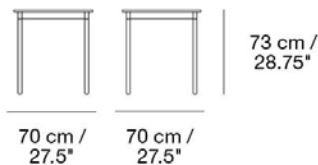

BASE TABLE / 70 X 70 CM / 27.6 X 27.6"

Designed by Mika Tolvanen

The frame is made from extruded aluminum, painted with an acrylic paint initially developed for outdoor interiors and building facades.

Organize and manage cords and wires with our Cable Management. Our Power Outlet can be added to the Base Table.

Made-to-order: Laminate with ABS or plywood edge in Black or White. Linoleum with plywood edge in Black. Nanolaminate finish in either Black or White. Bases available in Black or White.

Material: Frame and legs in extruded aluminum. Table top in plywood with either laminate, linoleum or water-based lacquered oak veneer surface with plywood edge or chipboard with laminate surface and ABS edges.

MADE-TO-ORDER OPTIONS

ITEM NO.	COLOR	PRICE	MOQ	< MOQ FEE	START-UP FEE	LEAD TIME
64121	White Laminate/ABS/White	EUR 765,60	1	-	-	6 weeks
64122	White Laminate/ABS/Black	EUR 765,60	1	-	-	6 weeks
64123	Black Laminate/ABS/White	EUR 765,60	1	-	-	6 weeks
64124	Black Laminate/ABS/Black	EUR 765,60	1	-	-	6 weeks
64125	White Laminate/Plywood/White	EUR 778,20	1	-	-	6 weeks
64126	White Laminate/Plywood/Black	EUR 778,20	1	-	-	6 weeks
64127	Black Laminate/Plywood/White	EUR 778,20	1	-	-	6 weeks
64128	Black Laminate/Plywood/Black	EUR 778,20	1	-	-	6 weeks
64129	Black Linoleum/Plywood/White	EUR 792,50	1	-	-	6 weeks
64130	Black Linoleum/Plywood/Black	EUR 792,50	1	-	-	6 weeks
64801	Oak Veneer/Plywood/White	EUR 805,00	1	-	-	6 weeks
64800	Oak Veneer/Plywood/Black	EUR 805,00	1	-	-	6 weeks
64133	White Nanolaminate/Plywood/White	EUR 980,50	1	-	-	6 weeks
64134	White Nanolaminate/Plywood/Black	EUR 980,50	1	-	-	6 weeks
64135	Black Nanolaminate/Plywood/White	EUR 980,50	1	-	-	6 weeks
64136	Black Nanolaminate/Plywood/Black	EUR 980,50	1	-	-	6 weeks

MUUTO