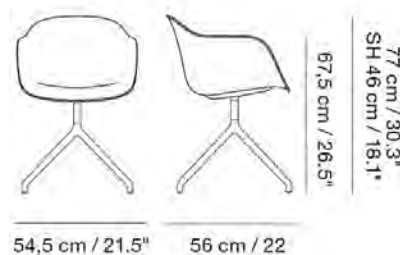

FIBER ARMCHAIR FRONT UPHOLSTERY / SWIVEL BASE W. RETURN

Designed by Iskos-Berlin

The shell of the Fiber Armchair is designed to balance maximum comfort with minimum space. Option of pre-mounted felt glides upon request for orders above 50 chairs.

Material: Shell of plastic composite with up to 25% wood fibers. Textile or leather front upholstered seat. Swivel base in aluminum. Matching base and shell from pre-selected color range - choose between Black, Grey, Dusty Green or White. Ochre shell is available with optional base color. Polished Aluminum base is also available.

Textile consumption for COM:

Textile Upholstery: 1,2 m / 1.32 yds

Leather Upholstery: 2,2 m² / 23.7 ft²

MADE-TO-ORDER OPTIONS

ITEM NO.	COLOR	PRICE	MOQ	< MOQ FEE	START-UP FEE	LEAD TIME
29212	Remix - Matching Shell/Base	EUR 559,70	1	-	-	5 weeks
29213	Remix - Ochre Shell/Base	EUR 559,70	1	-	-	5 weeks
70236	Wooly - Matching Shell/Base	EUR 559,70	1	-	-	5 weeks
70248	Wooly - Ochre Shell/Base	EUR 559,70	1	-	-	5 weeks
29214	Steelcut - Matching Shell/Base	EUR 652,80	1	-	-	5 weeks
29215	Steelcut - Ochre Shell/Base	EUR 652,80	1	-	-	5 weeks
29216	Steelcut Trio - Matching Shell/Base	EUR 652,80	1	-	-	5 weeks
29217	Steelcut Trio - Ochre Shell/Base	EUR 652,80	1	-	-	5 weeks
57070	Forest Nap - Matching Shell/Base	EUR 652,80	1	-	-	5 weeks
57071	Forest Nap - Ochre Shell/Base	EUR 652,80	1	-	-	5 weeks
29226	Clara - Matching Shell/Base	EUR 652,80	1	-	-	5 weeks
29227	Clara - Ochre Shell/Base	EUR 652,80	1	-	-	5 weeks
29228	Canvas - Matching Shell/Base	EUR 652,80	1	-	-	5 weeks
29229	Canvas - Ochre Shell/Base	EUR 652,80	1	-	-	5 weeks
29218	Hallingdal - Matching Shell/Base	EUR 679,70	1	-	-	5 weeks
29219	Hallingdal - Ochre Shell/Base	EUR 679,70	1	-	-	5 weeks
29220	Divina - Matching Shell/Base	EUR 679,70	1	-	-	5 weeks
29221	Divina - Ochre Shell/Base	EUR 679,70	1	-	-	5 weeks
29230	Divina MD - Matching Shell/Base	EUR 679,70	1	-	-	5 weeks
29231	Divina MD - Ochre Shell/Base	EUR 679,70	1	-	-	5 weeks
29232	Divina Melange - Matching Shell/Base	EUR 679,70	1	-	-	5 weeks
29233	Divina Melange - Ochre Shell/Base	EUR 679,70	1	-	-	5 weeks
55069	Hero - Matching Shell/Base	EUR 679,70	1	-	-	5 weeks
55070	Hero - Ochre Shell/Base	EUR 679,70	1	-	-	5 weeks
55186	Balder - Matching Shell/Base	EUR 679,70	1	-	-	5 weeks
55187	Balder - Ochre Shell/Base	EUR 679,70	1	-	-	5 weeks
55303	Twill Weave - Matching Shell/Base	EUR 679,70	1	-	-	5 weeks
55304	Twill weave - Ochre Shell/Base	EUR 679,70	1	-	-	5 weeks
29236	Faux Leather* - Matching Shell/Base	EUR 679,70	1	-	-	6 weeks
29237	Faux Leather* - Ochre Shell/Base	EUR 679,70	1	-	-	6 weeks
29238	Easy Leather - Matching Shell/Base	EUR 814,00	1	-	-	5 weeks
29239	Easy Leather - Ochre Shell/Base	EUR 814,00	1	-	-	5 weeks
29222	Refine Leather - Matching Shell/Base	EUR 822,90	1	-	-	5 weeks
29223	Refine Leather - Ochre Shell/Base	EUR 822,90	1	-	-	5 weeks
29224	Endure Leather - Matching Shell/Base	EUR 867,70	1	-	-	5 weeks
29225	Endure Leather - Ochre Shell/Base	EUR 867,70	1	-	-	5 weeks
29234	COM Textile - Matching Shell/Base	EUR 559,70	1	-	-	6 weeks
29235	COM Textile - Ochre Shell/Base	EUR 559,70	1	-	-	6 weeks
29240	COM Imi. Leather - Matching Shell/Base	EUR 679,70	1	-	-	6 weeks
29241	COM Imi. Leather - Ochre Shell/Base	EUR 679,70	1	-	-	6 weeks
29242	COM Leather - Matching Shell/Base	EUR 814,00	1	-	-	6 weeks
29243	COM Leather - Ochre Shell/Base	EUR 814,00	1	-	-	6 weeks

MUUTO