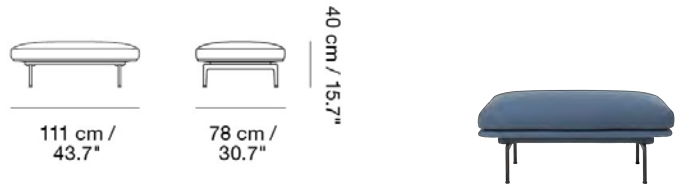

OUTLINE SOFA / POUF - BLACK BASE

Designed by Anderssen & Voll

The Outline Series adds new perspectives to the classic Scandinavian design sofas of the 1960's, marrying the ideals of simplicity and function into one.

Our Power Outlet can be added to the Outline Sofa.

Material: Black powder coated aluminum legs. Wood and steel construction. Cold foam filling.

Textile consumption for COM:

Textile Upholstery: 2,5 m / 2.73 yds

Leather Upholstery: 5,6 m² / 60.3 ft²

MADE-TO-ORDER OPTIONS

ITEM NO.	COLOR	PRICE	MOQ	< MOQ FEE	START-UP FEE	LEAD TIME
28040	Vancouver - Color 4, 8, 10, 12, 13 & 14	EUR 891,00	1	-	-	8 weeks
28045	Remix - All Colors	EUR 891,00	1	-	-	6 weeks
28041	Fiord - All Colors	EUR 1.028,90	1	-	-	6 weeks
28058	Rime - All Colors	EUR 1.028,90	1	-	-	6 weeks
28043	Steelcut - All Colors	EUR 1.028,90	1	-	-	6 weeks
28059	Steelcut Trio - All Colors	EUR 1.028,90	1	-	-	6 weeks
28046	Clara - All Colors	EUR 1.028,90	1	-	-	6 weeks
28047	Canvas - All Colors	EUR 1.028,90	1	-	-	6 weeks
28044	Hallingdal - All Colors	EUR 1.118,40	1	-	-	6 weeks
28048	Divina - All Colors	EUR 1.118,40	1	-	-	6 weeks
28049	Divina MD - All Colors	EUR 1.118,40	1	-	-	6 weeks
28050	Divina Melange - All Colors	EUR 1.118,40	1	-	-	6 weeks
28061	Balder - All Colors	EUR 1.208,00	1	-	-	6 weeks
28062	Twill Weave - All Colors	EUR 1.208,00	1	-	-	6 weeks
28057	Vidar - All Colors	EUR 1.208,00	1	-	-	6 weeks
28053	Faux Leather* - All Colors	EUR 1.028,90	1	-	-	6 weeks
28052	Easy Leather - All Colors	EUR 1.387,10	1	-	-	6 weeks
28042	Refine Leather - All Colors	EUR 1.476,60	1	-	-	6 weeks
28051	Endure Leather - All Colors	EUR 1.745,30	1	-	-	6 weeks
28054	COM Textile	EUR 891,00	1	-	-	6-12 weeks
28055	COM Imitation Leather	EUR 1.028,90	1	-	-	6-12 weeks
28056	COM Leather	EUR 1.387,10	1	-	-	6-12 weeks
83061	Leather care set - Refine Leather	EUR 15,70	1	-	-	-