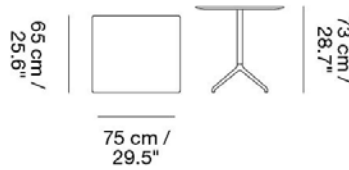

STILL CAFÉ TABLE / 75 X 65 H: 73 CM / 29.5 X 25.6 H: 28.7"

Designed by Iskos-Berlin

A series of café tables with a clean expression and apparent function on a four-legged base, complemented by the angled edges of its table top. Our Power Outlet can be added to the Still Café Table.

Material: Tabletop in MDF with the option of nanolaminate or linoleum finish. Edges are painted. Frame in powder coated aluminum. Mounting plate and tube in powder coated steel. Comes with 4 adjustable feet in plastic.

Made-to-order: Nanolaminate in black or white. Linoleum in black. Bases available in black or white.

READY-TO-SHIP OPTIONS

ITEM NO.	COLOR	PRICE
65501	White Nanolaminate/White	EUR 411,00
65502	White Nanolaminate/Black	EUR 411,00
65503	Black Nanolaminate/White	EUR 411,00
65504	Black Nanolaminate/Black	EUR 411,00

MADE-TO-ORDER OPTIONS

ITEM NO.	COLOR	PRICE	MOQ	< MOQ FEE	START-UP FEE	LEAD TIME
65505	Black Linoleum/White	EUR 411,00	1	-	-	6 weeks
65506	Black Linoleum/Black	EUR 411,00	1	-	-	6 weeks

MUUTO