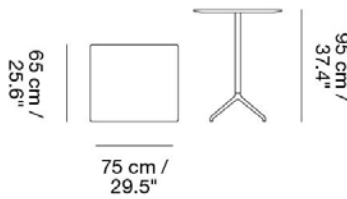

STILL CAFÉ TABLE / 75 X 65 H: 95 CM / 29.5 X 25.6 H: 37.4"

Designed by Iskos-Berlin

A series of café tables with a clean expression and apparent function on a four-legged base, complemented by the angled edges of its table top. Our Power Outlet can be added to the Still Café Table.

Material: Tabletop in MDF with the option of nanolaminate or linoleum finish. Edges are painted. Frame in powder coated aluminum. Mounting plate and tube in powder coated steel. Comes with 4 adjustable feet in plastic.

Made-to-order: Nanolaminate in black or white. Linoleum in black. Bases available in black or white.

READY-TO-SHIP OPTIONS

ITEM NO.	COLOR	PRICE
65511	White Nanolaminate/White	EUR 464,80
65512	White Nanolaminate/Black	EUR 464,80
65513	Black Nanolaminate/White	EUR 464,80
65514	Black Nanolaminate/Black	EUR 464,80

MADE-TO-ORDER OPTIONS

ITEM NO.	COLOR	PRICE	MOQ	< MOQ FEE	START-UP FEE	LEAD TIME
65515	Black Linoleum/White	EUR 464,80	1	-	-	6 weeks
65516	Black Linoleum/Black	EUR 464,80	1	-	-	6 weeks

MUUTO