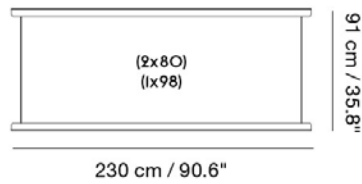

IN SITU MODULAR SOFA / FRAME SECTION (2 X 80 + 1 X 98)

Designed by Anderssen & Voll

Create your own In Situ Modular Sofa by combining frame sections by following the In Situ Modular Sofa guidelines. A frame section should always be accompanied by a matching seating module.

Kindly note that linking brackets must always be used when joining together frame sections.

Material: Frame in powder coated steel.

MADE-TO-ORDER OPTIONS

ITEM NO.	COLOR	PRICE	MOQ	< MOQ FEE	START-UP FEE	LEAD TIME
41561	Black	EUR 201,50	1	-	-	6 weeks

MUUTO