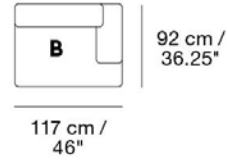

Please note that this product features an armrest on the right-hand side when facing the product from the front.

Material: Wood frame & cold foam filling.

Textile consumption for COM:
5,8 m / 6.34 yds

READY-TO-SHIP OPTIONS