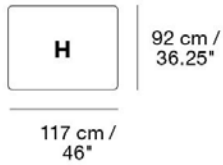

Material: Wood frame & cold foam filling.

Textile consumption for COM:
3,4 m / 2.4 yds

MADE-TO-ORDER OPTIONS

ITEM NO.	COLOR	PRICE	MOQ	< MOQ FEE	START-UP FEE	LEAD TIME
19128	Vancouver - Color 4, 8, 10, 12, 13 & 14	EUR 801,50	1	-	-	8 weeks
11508	Remix - All Colors	EUR 801,50	1	-	-	6 weeks
41008	Wooly - All Colors	EUR 801,50	1	-	-	6 weeks
98297	Fiord - All Colors	EUR 921,40	1	-	-	6 weeks
19108	Rime - All Colors	EUR 921,40	1	-	-	6 weeks
11588	Steelcut - All Colors	EUR 921,40	1	-	-	6 weeks
11548	Steelcut Trio - All Colors	EUR 921,40	1	-	-	6 weeks
11599	Clara - All Colors	EUR 921,40	1	-	-	6 weeks
98267	Canvas - All Colors	EUR 921,40	1	-	-	6 weeks
11628	Hallingdal - All Colors	EUR 1.011,00	1	-	-	6 weeks
20268	Divina - All Colors	EUR 1.011,00	1	-	-	6 weeks
19028	Divina MD - All Colors	EUR 1.011,00	1	-	-	6 weeks
19048	Divina Melange - All Colors	EUR 1.011,00	1	-	-	6 weeks
69013	Faux Leather* - All Colors	EUR 921,40	1	-	-	6 weeks
11568	COM Textile	EUR 801,50	1	-	-	6-12 weeks
97168	COM Imitation Leather	EUR 921,40	1	-	-	6-12 weeks
00336	Test Sample 1 Connect Module	EUR 1.000,00	1	-	-	4 weeks