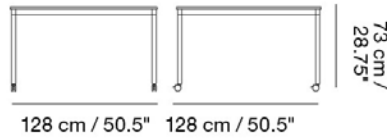

BASE TABLE WITH CASTORS / 128 X 128 CM / 50.4 X 50.4"

Designed by Mika Tolvanen

Simple and elegant lines, joined by the functionality of castors. Frame is made from extruded aluminum, painted with an acrylic paint initially developed for outdoor interiors and building facades. Organizes and manage cords and wires with our Cable Management. Our Power Outlet can be added to the Base Table.

Made-to-order: Laminate with ABS or plywood edge in Black or White. Linoleum with plywood edge in Black. Nanolaminate finish in either Black or White. Bases available in Black or White with matching castors with brakes.

Material: Frame and legs in extruded aluminum. Table top in plywood with either laminate, linoleum or water-based lacquered oak veneer surface with plywood edge or chipboard with laminate surface and ABS edges.

MADE-TO-ORDER OPTIONS

ITEM NO.	COLOR	PRICE	MOQ	< MOQ FEE	START-UP FEE	LEAD TIME
64623	White Laminate/ABS/White	EUR 1.070,10	1	-	-	6 weeks
64503	White Laminate/ABS/Black	EUR 1.070,10	1	-	-	6 weeks
64548	Black Laminate/ABS/White	EUR 1.070,10	1	-	-	6 weeks
64428	Black Laminate/ABS/Black	EUR 1.070,10	1	-	-	6 weeks
64638	White Laminate/Plywood/White	EUR 1.070,10	1	-	-	6 weeks
64518	White Laminate/Plywood/Black	EUR 1.070,10	1	-	-	6 weeks
64563	Black Laminate/Plywood/White	EUR 1.070,10	1	-	-	6 weeks
64443	Black Laminate/Plywood/Black	EUR 1.070,10	1	-	-	6 weeks
64578	Black Linoleum/Plywood/White	EUR 1.159,60	1	-	-	6 weeks
64458	Black Linoleum/Plywood/Black	EUR 1.159,60	1	-	-	6 weeks
64608	Oak Veneer/Plywood/White	EUR 1.208,00	1	-	-	6 weeks
64488	Oak Veneer/Plywood/Black	EUR 1.208,00	1	-	-	6 weeks
64653	White Nanolaminate/Plywood/White	EUR 1.297,50	1	-	-	6 weeks
64533	White Nanolaminate/Plywood/Black	EUR 1.297,50	1	-	-	6 weeks
64593	Black Nanolaminate/Plywood/White	EUR 1.297,50	1	-	-	6 weeks
64473	Black Nanolaminate/Plywood/Black	EUR 1.297,50	1	-	-	6 weeks

MUUTO