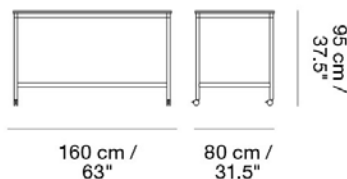

BASE HIGH TABLE WITH CASTORS / 160 X 80 H: 95 CM / 63 X 31.5 H: 37.4"

Designed by Mika Tolvanen

Designed with maximum attention to detail and produced to withstand continual robust use. The Base High Table's lower frame increases its stability and provides a footrest to the user. Made-to-order sizes are available upon request.