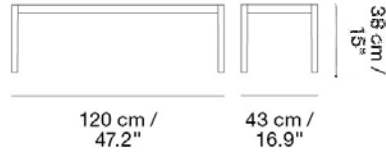

WORKSHOP COFFEE TABLE / 120 X 43 CM / 47.2" X 16.9"

Designed by Cecilie Manz

The Workshop Coffee Table is deliberately simple in its design and has an almost archetypal expression, boiled down to the essence of Scandinavian craftsmanship. With its table top in oak veneer harmoniously carving itself into the frame of solid oak, the Workshop Coffee Table has a clean and understated expression.

Material: The table's frame and legs are made from lacquered solid oak wood and table top is made from lacquered oak veneer.

READY-TO-SHIP OPTIONS

ITEM NO.	COLOR	PRICE
26054	Oak	EUR 491,60
26055	Black	EUR 491,60

MUUTO