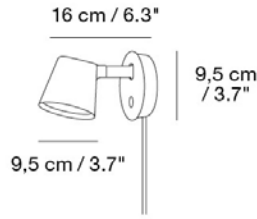

Material: Powder coated aluminum. PVC cord. Backplate in injection-molded plastic. Wall bracket in chrome steel. Cord length: 250 cm / 98.4".

READY-TO-SHIP OPTIONS

ITEM NO.	COLOR	PRICE
22325	Grey	EUR 174,60
22326	Black	EUR 174,60
22327	White	EUR 174,60
22328	Copper Brown	EUR 174,60