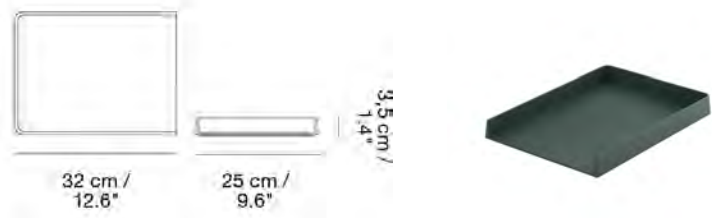

READY-TO-SHIP OPTIONS

ITEM NO.	COLOR	PRICE
98331	Dark Green	EUR 23,50
98332	Grey	EUR 23,50

ARRANGE DESKTOP SERIES / LID - 12 X 24 CM / 4.6 X 9.4"

Designed by Big-Game

A configurable design that brings elegant functionality to the home office and workplace, paired with the recycled material of its trays and an architectural expression.

Material: Lid in cork.

READY-TO-SHIP OPTIONS

ITEM NO.	COLOR	PRICE
98333	Cork	EUR 11,40