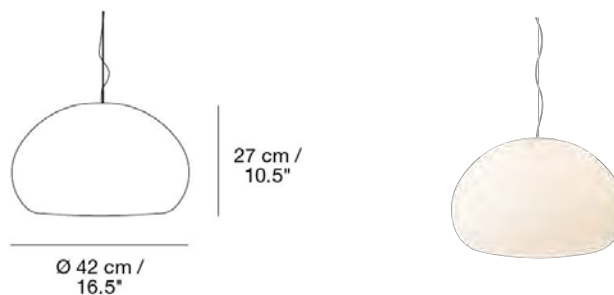

FLUID PENDANT LAMP / LARGE

Designed by Claesson Koivisto Rune

The pendant is inspired by a resting drop of water. The organic shape gives it a soft appearance which is enhanced by the frosted glass and the diffused light. The lamp can be hung alone or in clusters to create a dramatic effect.

Material: Silk matt opal glass. PVC Cord. Ceiling cap included. Bulb not included. Cord Length: 350 cm / 137.75"