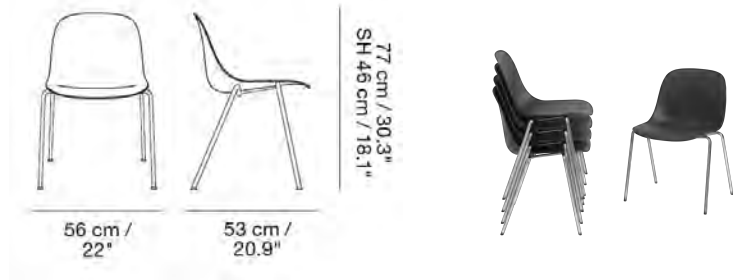

FIBER SIDE CHAIR / A-BASE WITH FELT GLIDES

Designed by Iskos-Berlin

Fiber A-base has the same light expression as the Fiber Side Chair, made in an extremely durable and practical stackable contract version. By stacking onto the chrome base instead of the seat, the shells avoid scratches and indents. Up to 15 non-upholstered chairs can be stacked together.

Material: Shell in plastic composition with up to 25% wood fibers. Up to 15 shell and IO upholstered chairs can be stacked together.

Textile consumption for COM:

Textile Upholstery: 1,4 m / 1.54 yds

Leather Upholstery: 2,2 m² / 23.7 ft²

MADE-TO-ORDER OPTIONS

ITEM NO.	COLOR	PRICE	MOQ	< MOQ FEE	START-UP FEE	LEAD TIME
25320	Black/Chrome	EUR 223,00	1	-	-	5 weeks
25321	Grey/Chrome	EUR 223,00	1	-	-	5 weeks
25323	Dusty Green/Chrome	EUR 223,00	1	-	-	5 weeks
25324	Ochre/Chrome	EUR 223,00	1	-	-	5 weeks
25325	Natural White/Chrome	EUR 223,00	1	-	-	5 weeks
25326	Remix - All Colors	EUR 443,30	1	-	-	5 weeks
70282	Wooly - All Colors	EUR 443,30	1	-	-	5 weeks
25329	Steelcut - All Colors	EUR 514,90	1	-	-	5 weeks
25330	Steelcut Trio - All Colors	EUR 514,90	1	-	-	5 weeks
57049	Forest Nap - All Colors	EUR 514,90	1	-	-	5 weeks
25333	Clara - All Colors	EUR 514,90	1	-	-	5 weeks
25334	Canvas - All Colors	EUR 514,90	1	-	-	5 weeks
25331	Hallingdal - All Colors	EUR 559,70	1	-	-	5 weeks
25332	Divina - All Colors	EUR 559,70	1	-	-	5 weeks
25335	Divina MD - All Colors	EUR 559,70	1	-	-	5 weeks
25336	Divina Melange - All Colors	EUR 559,70	1	-	-	5 weeks
55047	Hero - All Colors	EUR 559,70	1	-	-	5 weeks
55164	Balder - All Colors	EUR 559,70	1	-	-	5 weeks
55281	Twill Weave - All Colors	EUR 559,70	1	-	-	5 weeks
25338	COM Textile	EUR 443,30	1	-	-	6 weeks
00335	Test Sample - 1 Chair	EUR 500,00	4	-	-	6 weeks

MUUTO