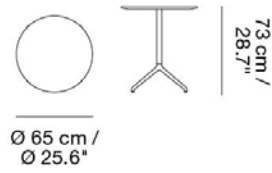

STILL CAFÉ TABLE / Ø 65 H: 73 CM / Ø 25.6 H: 28.7"

Designed by Iskos-Berlin

A series of café tables with a clean expression and apparent function on a four-legged base, complemented by the angled edges of its table top. Our Power Outlet can be added to the Still Café Table.

Material: Tabletop in MDF with the option of nanolaminate or linoleum finish. Edges are painted. Frame in powder coated aluminum. Mounting plate and tube in powder coated steel. Comes with 4 adjustable feet in plastic.

Made-to-order: Nanolaminate in black or white. Linoleum in black. Bases available in black or white.

MADE-TO-ORDER OPTIONS

ITEM NO.	COLOR	PRICE	MOQ	< MOQ FEE	START-UP FEE	LEAD TIME
65561	White Nanolaminate/White	EUR 411,00	1	-	-	6 weeks
65562	White Nanolaminate/Black	EUR 411,00	1	-	-	6 weeks
65563	Black Nanolaminate/White	EUR 411,00	1	-	-	6 weeks
65564	Black Nanolaminate/Black	EUR 411,00	1	-	-	6 weeks
65565	Black Linoleum/White	EUR 411,00	1	-	-	6 weeks
65566	Black Linoleum/Black	EUR 411,00	1	-	-	6 weeks

MUUTO