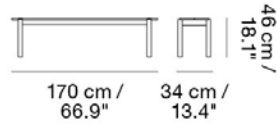

LINEAR WOOD BENCH / 170 X 34 CM / 67 X 13.4"

Designed by Thomas Bentzen

A simple and elegant wood bench in a modern form language with understated details for a long-lasting expression. The Linear Wood Bench is for indoor use only.

Material: Seat in lacquered oak veneer with solid oak legs.

READY-TO-SHIP OPTIONS

ITEM NO.	COLOR	PRICE
30920	Oak	EUR 622,40

MUUTO