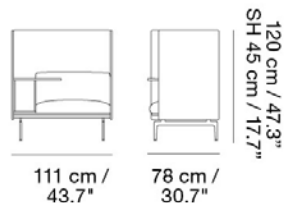

OUTLINE HIGHBACK WORK / LEFT - BLACK BASE - SH: 45CM / 17.7"

Designed by Anderssen & Voll

Designed for the needs of the modern workplace, the Outline Highback Work combines a soft, deep seat and simple lines with the highback element, work desk and storage room, creating a private sphere within the room. Here in a higher seat height for workplace environments and hospitality settings. Our Power Outlet can be added to the Outline Sofa.

Please note that this product features a table and storage element on its left-hand side when facing the product. When seated, the table and storage unit will be on the right-hand side.

Material: Black powder coated aluminum legs. Wood and steel construction. Cold foam filling. Table unit is made from robust and organic through-dyed MDF board with matt lacquer.

Textile Upholstery: 7,7 m / 8.43 yds
Leather Upholstery: 15.8 m² / 170.1 ft²

MADE-TO-ORDER OPTIONS

ITEM NO.	COLOR	PRICE	MOQ	< MOQ FEE	START-UP FEE	LEAD TIME
73213	Vancouver - Color 4, 8, 10, 12, 13 & 14	EUR 3.219,20	1	-	-	6 weeks
73227	Remix - All Colors	EUR 3.219,20	1	-	-	6 weeks
73225	Rime - All Colors	EUR 3.487,90	1	-	-	6 weeks
73215	Fiord - All Colors	EUR 3.487,90	1	-	-	6 weeks
73221	Steelcut - All Colors	EUR 3.487,90	1	-	-	6 weeks
73219	Steelcut Trio - All Colors	EUR 3.487,90	1	-	-	6 weeks
73229	Clara - All Colors	EUR 3.487,90	1	-	-	6 weeks
73231	Canvas - All Colors	EUR 3.487,90	1	-	-	6 weeks
73223	Hallingdal - All Colors	EUR 3.846,10	1	-	-	6 weeks
73233	Divina - All Colors	EUR 3.846,10	1	-	-	6 weeks
73235	Divina MD - All Colors	EUR 3.846,10	1	-	-	6 weeks
73237	Divina Melange - All Colors	EUR 3.846,10	1	-	-	6 weeks
73253	Balder - All Colors	EUR 3.935,60	1	-	-	6 weeks
73255	Twill Weave - All Colors	EUR 3.935,60	1	-	-	6 weeks
73251	Vidar - All Colors	EUR 3.935,60	1	-	-	6 weeks
73243	Faux Leather* - All Colors	EUR 3.487,90	1	-	-	6 weeks
73245	Easy Leather - All Colors	EUR 5.058,50	1	-	-	6 weeks
73217	Refine Leather - All Colors	EUR 5.774,90	1	-	-	6 weeks
73239	Endure Leather - All Colors	EUR 6.222,70	1	-	-	6 weeks
73241	COM Textile	EUR 3.219,20	1	-	-	6-12 weeks
73249	COM Imitation Leather	EUR 3.487,90	1	-	-	6-12 weeks
73247	COM Leather	EUR 5.058,50	1	-	-	6-12 weeks
83061	Leather care set - Refine Leather	EUR 15,70	1	-	-	-