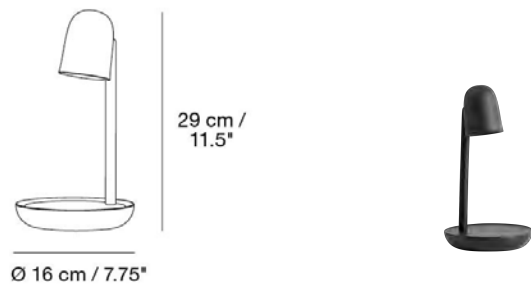

FOCUS TABLE LAMP

Designed by Andreas Bergsaker

An ambient light with a small exhibition plateau for your essential objects.

Material: Ash wood & PVC cord. LED bulb included. Cord length: 210 cm / 82.68"