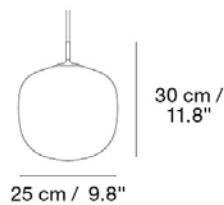

RIME PENDANT LAMP / Ø 25 CM

Designed by TAF Studio

Bringing a new perspective to the glass pendant lamp through its mouthblown, translucent glass that has been sandblasted for a refined surface expression. Designed with a characteristic form, complemented by a powder-coated top-part, pendant tube and cord in a matching color for a subtle touch.

Material: Mouthblown glass shade with an aluminum top. PVC cord. Ceiling cap included. Bulb not included. With dimmable function if dimmable bulb is used. Cord Length: 400 cm / 157.5"