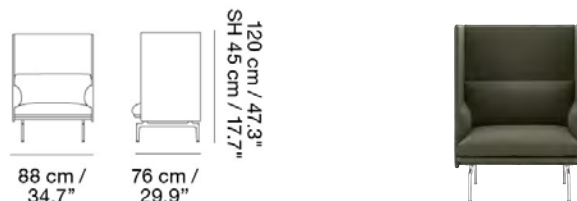

OUTLINE HIGHBACK SOFA / I-SEATER - POLISHED ALUMINUM BASE - SH: 45CM / 17.7"

Designed by Anderssen & Voll

Designed with solitary work in mind, the Outline Highback Chair combines a soft, deep seat and clean, refined lines with a highback element, creating a private sphere and shelter within bigger spaces, allowing for the user to focus on the task at hand in an undisturbed work session. Here in a higher seat height for workplace environments and hospitality settings. Our Power Outlet can be added to the Outline Sofa.

Material: Polished aluminum legs. Wood and steel construction. Cold foam filling.

Textile consumption for COM:

Textile Upholstery: 6,8 m / 7.44 yds

Leather Upholstery: 14,2 m² / 150.7 ft²

MADE-TO-ORDER OPTIONS

ITEM NO.	COLOR	PRICE	MOQ	< MOQ FEE	START-UP FEE	LEAD TIME
73738	Vancouver - Color 4, 8, 10, 12, 13 & 14	EUR 2.413,30	1	-	-	8 weeks
73745	Remix - All Colors	EUR 2.413,30	1	-	-	6 weeks
73744	Rime - All Colors	EUR 2.771,50	1	-	-	6 weeks
73739	Fiord - All Colors	EUR 2.771,50	1	-	-	6 weeks
73742	Steelcut - All Colors	EUR 2.771,50	1	-	-	6 weeks
73741	Steelcut Trio - All Colors	EUR 2.771,50	1	-	-	6 weeks
73746	Clara - All Colors	EUR 2.771,50	1	-	-	6 weeks
73747	Canvas - All Colors	EUR 2.771,50	1	-	-	6 weeks
73743	Hallingdal - All Colors	EUR 2.950,60	1	-	-	6 weeks
73748	Divina - All Colors	EUR 2.950,60	1	-	-	6 weeks
73749	Divina MD - All Colors	EUR 2.950,60	1	-	-	6 weeks
73750	Divina Melange - All Colors	EUR 2.950,60	1	-	-	6 weeks
73758	Balder - All Colors	EUR 3.040,10	1	-	-	6 weeks
73759	Twill Weave - All Colors	EUR 3.040,10	1	-	-	6 weeks
73757	Vidar - All Colors	EUR 3.040,10	1	-	-	6 weeks
73753	Faux Leather* - All Colors	EUR 2.771,50	1	-	-	6 weeks
73754	Easy Leather - All Colors	EUR 3.667,00	1	-	-	6 weeks
73740	Refine Leather - All Colors	EUR 4.204,30	1	-	-	6 weeks
73751	Endure Leather - All Colors	EUR 4.831,10	1	-	-	6 weeks
73752	COM Textile	EUR 2.413,30	1	-	-	6-12 weeks
73756	COM Imitation Leather	EUR 2.771,50	1	-	-	6-12 weeks
73755	COM Leather	EUR 3.667,00	1	-	-	6-12 weeks
83061	Leather care set - Refine Leather	EUR 15,70	1	-	-	-