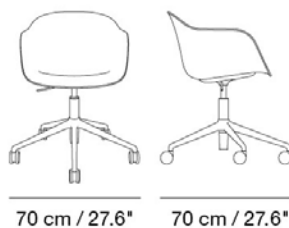

FIBER ARMCHAIR / SWIVEL BASE W. CASTORS & GAS LIFT

Designed by Iskos-Berlin

Fiber Armchair is made from an innovative composite of wood and plastic fibers for a deep, matte surface and soft touch. Here, the design combines its slender and embracing form with the functionality of a gas lift for easy raising and lowering of the seating height.

Material: Shell in plastic composition with up to 25% wood fibers. Swivel base in die casted aluminum. Made-to-order shell, textile and leather with base color option of Polished Aluminum, Black, White or Grey. Castors are available in either Black or White. Black, Grey and Polished Aluminum swivel bases with Black castors. White swivel base with White castors.

Textile consumption for COM:
Textile Upholstery: 1,5 m / 1.64 yds
Leather Upholstery: 3 m² / 32.3 ft²

72-84 cm / 28.3-33.1"
SH 42-54 cm / 16.5-22.3"