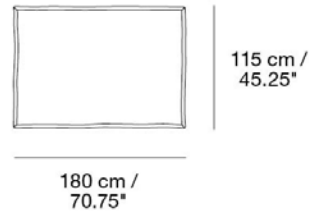

RIPPLE THROW

Designed by Margrethe Odgaard

A soft cotton throw made using a unique weaving technique inspired from industrial wrapping and packaging of food products. Ripple is light and delicate, yet with a warm feel. Comes in 5 vibrant colors, each elegantly framed by two-colored weaved borders.

Material: 100% cotton

READY-TO-SHIP OPTIONS

ITEM NO.	COLOR	PRICE
20612	Yellow ***	EUR 61,80
20615	Green ***	EUR 61,80

LOOM THROW

Designed by Simon Key Bertman

Loom is a soft hand-woven throw made from 100% cotton. Each Loom throw explores dynamic geometric patterns and the multiple tones of an individual colour. Available in 7 different color options.

Material: 100% cotton