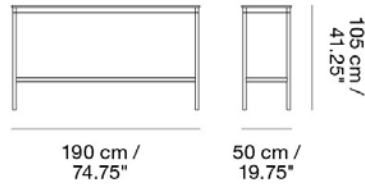

BASE HIGH TABLE / 190 X 50 H: 105 CM / 74.8 X 19.7 H: 41.3"

Designed by Mika Tolvanen

Designed with maximum attention to detail and produced to withstand continual robust use. The Base High Table's lower frame increases its stability and provides a footrest to the user. Made-to-order sizes are available upon request.

Organize and manage cords and wires with the Cable Management. Our Power Outlet can be added to the Base High Table. Bases available in Black or White.

Material: Frame in extruded aluminum with legs and stretcher in steel. Table top in plywood with either laminate, linoleum or water-based lacquered oak veneer surface with plywood edge or chipboard with laminate surface and ABS edges.

Made-to-order: Laminate with ABS or plywood edge in Black or White. Linoleum with plywood edge in Black.

READY-TO-SHIP OPTIONS

ITEM NO.	COLOR	PRICE
62021	White Laminate/ABS/White	EUR 1.297,50
62022	White Laminate/ABS/Black	EUR 1.297,50
62025	White Laminate/Plywood/White	EUR 1.338,70
62026	White Laminate/Plywood/Black	EUR 1.338,70
62030	Black Linoleum/Plywood/White	EUR 1.476,60
62029	Black Linoleum/Plywood/Black	EUR 1.476,60
64773	Oak Veneer/Plywood/White	EUR 1.655,70
64772	Oak Veneer/Plywood/Black	EUR 1.655,70

MADE-TO-ORDER OPTIONS

ITEM NO.	COLOR	PRICE	MOQ	< MOQ FEE	START-UP FEE	LEAD TIME
62023	Black Laminate/ABS/White	EUR 1.297,50	1	-	-	8 weeks
62024	Black Laminate/ABS/Black	EUR 1.297,50	1	-	-	8 weeks
62027	Black Laminate/Plywood/White	EUR 1.338,70	1	-	-	8 weeks
62028	Black Laminate/Plywood/Black	EUR 1.338,70	1	-	-	8 weeks
62033	White Nanolaminate/Plywood/White	EUR 1.786,50	1	-	-	8 weeks
62034	White Nanolaminate/Plywood/Black	EUR 1.786,50	1	-	-	8 weeks
62035	Black Nanolaminate/Plywood/White	EUR 1.786,50	1	-	-	8 weeks
62036	Black Nanolaminate/Plywood/Black	EUR 1.786,50	1	-	-	8 weeks