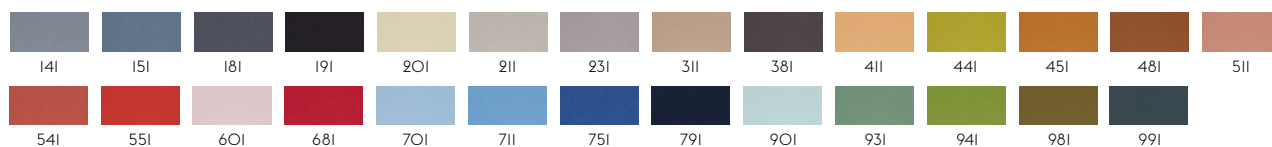

HERO BY KVADRAT

Designer: Patricia Urquiola.
Composition: 96% new wool, 4% nylon.
Durability: 45.000 Martindale.
Sustainability: Complies with EU ecolabel "The Flower".

101