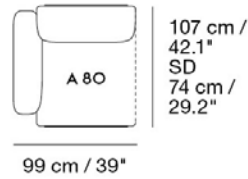

IN SITU MODULAR SOFA / LEFT ARMREST MODULE (A80)

Designed by Anderssen & Voll

Kindly note that the item numbers of this product are seating modules only.

To complete the sofa, select a matching frame configuration or find your desired frame sections and linking brackets and add their item numbers separately to your order to complete the sofa. For this, kindly refer to the In Situ Modular Sofa Guidelines in this pricelist.

Please note that this product features an armrest on the left-hand side when facing the product from the front.

Material: Modules in a wood construction with foam, wadding and fiberballs. Upholstered in textile.

Textile consumption for COM:
4,46 m / 4.87 yds

READY-TO-SHIP OPTIONS

ITEM NO.	COLOR	PRICE
41129 - 80	Ocean 80	EUR 1.208,00
41120 - 12	Clay 12	EUR 1.517,80

MADE-TO-ORDER INSPIRATION

ITEM NO.	COLOR	PRICE	MOQ	< MOQ FEE	START-UP FEE	LEAD TIME
41138 - 262	Fiord 262	EUR 1.387,10	1	-	-	6 weeks
41138 - 451	Fiord 451	EUR 1.387,10	1	-	-	6 weeks
41120 - 15	Clay 15	EUR 1.517,80	1	-	-	6 weeks
41183 - 554	Vidar 554	EUR 1.517,80	1	-	-	6 weeks

MADE-TO-ORDER OPTIONS

ITEM NO.	COLOR	PRICE	MOQ	< MOQ FEE	START-UP FEE	LEAD TIME
41129	Ocean - Color 3, 21, 32, 50, 52, 80 & 601	EUR 1.208,00	1	-	-	6 weeks
41138	Fiord - All Colors	EUR 1.387,10	1	-	-	6 weeks
41147	Hallingdal - All Colors	EUR 1.428,30	1	-	-	6 weeks
41156	Divina - All Colors	EUR 1.428,30	1	-	-	6 weeks
41165	Divina MD - All Colors	EUR 1.428,30	1	-	-	6 weeks
41174	Divina Melange - All Colors	EUR 1.428,30	1	-	-	6 weeks
41120	Clay - Color 1, 3, 6, 7, 9, 10, 12, 13, 14, 15 & 17	EUR 1.517,80	1	-	-	6 weeks
41183	Vidar - All Colors	EUR 1.517,80	1	-	-	6 weeks
41228	COM Textile	EUR 1.208,00	1	-	-	6-12 weeks