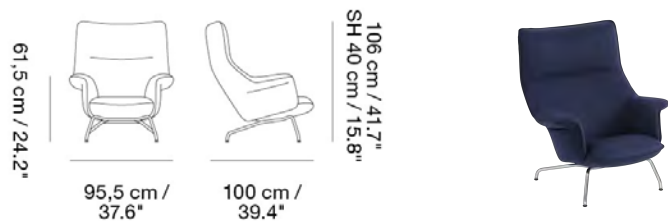

DOZE / LOUNGE CHAIR

Designed by Anderssen & Voll

A grand lounge chair, designed with extensive comfort and a modern expression through the contemporary lines of its back and armrests along with the embracing seat. Use the design on its own or with the Doze Ottoman. Made-to-order textile or leather with base color option of Black, Chrome or Dusty Green.

Material: Steel construction with moulded foam filling.

Textile consumption for COM:

Textile Upholstery: 4,8 m. / 5.25 yds

Leather Upholstery: 6,5 m² / 70 ft²

READY-TO-SHIP OPTIONS

ITEM NO.	COLOR	PRICE
87000 - BLCK_80	Ocean 80/Anthracite Black	EUR 1.786,50
87007 - DGRN_952	Forest Nap 952/Dusty Green	EUR 1.965,60
87015 - CHRO_782	Balder 782/Chrome	EUR 2.144,70
87016 - BLCK_COGN	Refine Leather - Cognac/Anthracite Black	EUR 2.681,90

MADE-TO-ORDER INSPIRATION

ITEM NO.	COLOR	PRICE	MOQ	< MOQ FEE	START-UP FEE	LEAD TIME
87000 - BLCK_3	Ocean 3/Anthracite Black	EUR 1.786,50	1	-	-	6 weeks
87007 - CHRO_512	Forest Nap 512/Chrome	EUR 1.965,60	1	-	-	6 weeks
87007 - CHRO_992	Forest Nap 992/Chrome	EUR 1.965,60	1	-	-	6 weeks
87017 - CHRO_ROOT	Easy Leather - Root/Chrome	EUR 2.502,90	1	-	-	6 weeks
87016 - BLCK_BLACK	Refine Leather - Black/Anthracite Black	EUR 2.681,90	1	-	-	6 weeks
87016 - CHRO_COGN	Refine Leather - Cognac/Chrome	EUR 2.681,90	1	-	-	6 weeks

MADE-TO-ORDER OPTIONS

ITEM NO.	COLOR	PRICE	MOQ	< MOQ FEE	START-UP FEE	LEAD TIME
87000	Ocean - Color 3, 21, 32, 50, 52, 80 & 601	EUR 1.786,50	1	-	-	6 weeks
87006	Rime - All Colors	EUR 1.965,60	1	-	-	6 weeks
87004	Fiord - All Colors	EUR 1.965,60	1	-	-	6 weeks
87007	Forest Nap - All Colors	EUR 1.965,60	1	-	-	6 weeks
87002	Steelcut - All Colors	EUR 1.965,60	1	-	-	6 weeks
87003	Steelcut Trio - All Colors	EUR 1.965,60	1	-	-	6 weeks
87005	Clara - All Colors	EUR 1.965,60	1	-	-	6 weeks
87008	Hallingdal - All Colors	EUR 2.055,10	1	-	-	6 weeks
87009	Divina - All Colors	EUR 2.055,10	1	-	-	6 weeks
87010	Divina MD - All Colors	EUR 2.055,10	1	-	-	6 weeks
87011	Divina Melange - All Colors	EUR 2.055,10	1	-	-	6 weeks
87013	Still - All Colors	EUR 2.055,10	1	-	-	6 weeks
87015	Balder - All Colors	EUR 2.144,70	1	-	-	6 weeks
87014	Vidar - All Colors	EUR 2.144,70	1	-	-	6 weeks
87012	Twill Weave - All Colors	EUR 2.144,70	1	-	-	6 weeks
87017	Easy Leather - All Colors	EUR 2.502,90	1	-	-	6 weeks
87016	Refine Leather - All Colors	EUR 2.681,90	1	-	-	6 weeks
87018	Endure Leather - All Colors	EUR 2.861,00	1	-	-	6 weeks
87039	COM Textile	EUR 1.786,50	1	-	-	6 weeks
87045	COM Leather	EUR 2.502,90	1	-	-	6 weeks
00338	Test Sample 1 Sofa - Textile	EUR 2.000,00	1	-	-	4 weeks
80178	Felt Glides - 4 pcs.	EUR 11,60	1	-	-	1-2 weeks

MUUTO