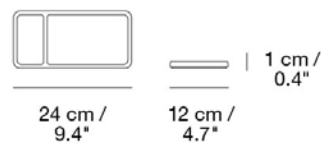

READY-TO-SHIP OPTIONS

ITEM NO.	COLOR	PRICE
98333	Cork	EUR 11,40