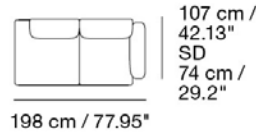

IN SITU MODULAR SOFA / 2-SEATER - CONFIGURATION 2

Designed by Anderssen & Voll

Kindly note that the Ready-To-Ship Options and/or Made-To-Order Inspirations with Frame Configuration and Modules include frame sections, seating modules (F98 + B8O) and linking brackets for the sofa.

Please note that if you want to order this configuration in a different textile option and/or other seating modules, you must order the Made-To-Order Frame Configuration, listed below, along with the desired seating modules in the selected textile.

Please note that the loose In Situ Cushions are not part of any configuration or seating module and must be added separately to your order.

Material: Frame in powder coated steel. Modules in a wood construction with foam, wadding and fiberballs. Upholstered in textile.

READY-TO-SHIP OPTIONS

ITEM NO.	COLOR	PRICE
41931 - 80	Frame Configuration & Modules - Ocean 80	EUR 2.371,20
41901 - 12	Frame Configuration & Modules - Clay 12	EUR 2.901,30

MADE-TO-ORDER INSPIRATION

ITEM NO.	COLOR	PRICE	MOQ	< MOQ FEE	START-UP FEE	LEAD TIME
95061 - 262	Frame Configuration & Modules - Fiord 262	EUR 2.681,10	1	-	-	6 weeks
95121 - 451	Frame Configuration & Modules - Fiord 451	EUR 2.681,10	1	-	-	6 weeks
95001 - 15	Frame Configuration & Modules - Clay 15	EUR 2.901,30	1	-	-	6 weeks
95181 - 554	Frame Configuration & Modules - Vidar 554	EUR 2.901,30	1	-	-	6 weeks

MADE-TO-ORDER OPTIONS

ITEM NO.	COLOR	PRICE	MOQ	< MOQ FEE	START-UP FEE	LEAD TIME
41601	Frame Configuration - Black	EUR 134,30	1	-	-	6 weeks

MUUTO