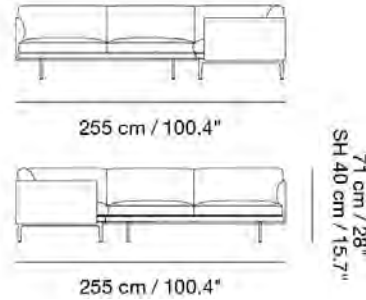

OUTLINE SOFA / CORNER - POLISHED ALUMINUM BASE

Designed by Anderssen & Voll

The Outline Series adds new perspectives to the classic Scandinavian design sofas of the 1960's, marrying the ideals of simplicity and function into one. The Outline Series is clean and elegant on the outside with a deep seat and soft cushioning on its inside. Our Power Outlet can be added to the Outline Sofa.

Material: Polished aluminum legs. Wood and steel construction. Cold foam filling.

Textile consumption for COM:

Textile Upholstery: 16,5 m / 17.1 yds

Leather Upholstery: 35,6 m² / 383.2 ft²

MADE-TO-ORDER OPTIONS

ITEM NO.	COLOR	PRICE	MOQ	< MOQ FEE	START-UP FEE	LEAD TIME
67761	Vancouver - Color 4, 8, 10, 12, 13 & 14	EUR 5.189,30	1	-	-	8 weeks
67766	Remix - All Colors	EUR 5.189,30	1	-	-	6 weeks
67762	Fiord - All Colors	EUR 5.685,40	1	-	-	6 weeks
67764	Steelcut - All Colors	EUR 5.685,40	1	-	-	6 weeks
67767	Clara - All Colors	EUR 5.685,40	1	-	-	6 weeks
67768	Canvas - All Colors	EUR 5.685,40	1	-	-	6 weeks
67765	Hallingdal - All Colors	EUR 6.133,10	1	-	-	6 weeks
67769	Divina - All Colors	EUR 6.133,10	1	-	-	6 weeks
67770	Divina MD - All Colors	EUR 6.133,10	1	-	-	6 weeks
67771	Divina Melange - All Colors	EUR 6.133,10	1	-	-	6 weeks
67780	Balder - All Colors	EUR 6.353,40	1	-	-	6 weeks
67781	Twill Weave - All Colors	EUR 6.353,40	1	-	-	6 weeks
67778	Vidar - All Colors	EUR 6.353,40	1	-	-	6 weeks
67774	Faux Leather* - All Colors	EUR 5.685,40	1	-	-	6 weeks
67773	Easy Leather - All Colors	EUR 7.875,70	1	-	-	6 weeks
67763	Refine Leather - All Colors	EUR 8.681,60	1	-	-	6 weeks
67772	Endure Leather - All Colors	EUR 10.472,60	1	-	-	6 weeks
67775	COM Textile	EUR 5.189,30	1	-	-	6-12 weeks
67776	COM Imitation Leather	EUR 5.685,40	1	-	-	6-12 weeks
67777	COM Leather	EUR 7.875,70	1	-	-	6-12 weeks
00338	Test Sample 1 Sofa - Textile	EUR 2.000,00	1	-	-	4 weeks
00339	Test Sample 1 Sofa - Leather	EUR 3.500,00	1	-	-	4 weeks
83061	Leather care set - Refine Leather	EUR 15,70	1	-	-	-