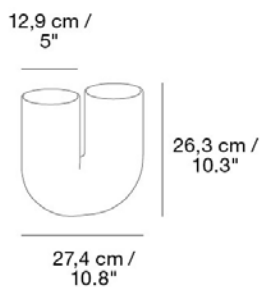

KINK VASE

Designed by Earnest Studio

Brings a new form to the traditional flower vase through a combination of traditional craftsmanship and a playful design language. Adds a modern touch to any space, even when not in use. Use one or both tubes for flowers.

Material: Pigmented porcelain; unglazed on the outside and glazed on the inside.