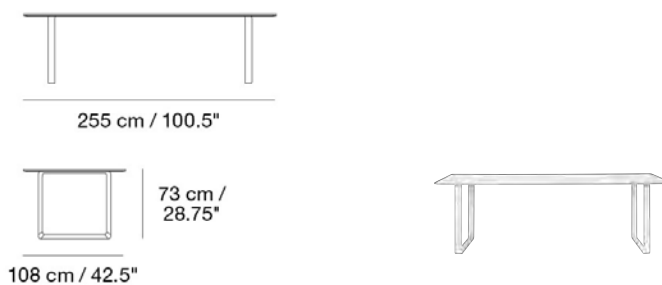

70/70 TABLE / 255 X 108 CM / 100.5 X 42.5"

Designed by TAF Studio

A simple design with a light expression that creates a striking profile. The almost reduced design is balanced with fine details in the plywood layered table top and form of the angular frame. Organize and manage cords and wires with our Cable Management. Our Power Outlet can be added to the 70/70 Table.

Material: Black and grey with linoleum finish. White and sand with laminate finish. All with plywood edges. Water-based lacquered oak veneer finish or oiled solid oak. Frame in cast aluminum. Nanolaminate finish is available as made-to-order.

READY-TO-SHIP OPTIONS

ITEM NO.	COLOR	PRICE
65041	White Laminate/White	EUR 1.696,90
65042	White Laminate/Black	EUR 1.696,90
65043	White Laminate/Grey	EUR 1.696,90
65056	White Laminate/Sand	EUR 1.696,90
65053	Sand Laminate/White	EUR 1.696,90
65054	Sand Laminate/Black	EUR 1.696,90
65055	Sand Laminate/Grey	EUR 1.696,90
65057	Sand Laminate/Sand	EUR 1.696,90
65044	Black Linoleum/White	EUR 1.696,90
65045	Black Linoleum/Black	EUR 1.696,90
65046	Black Linoleum/Grey	EUR 1.696,90
65058	Black Linoleum/Sand	EUR 1.696,90
65047	Grey Linoleum/White	EUR 1.696,90
65048	Grey Linoleum/Black	EUR 1.696,90
65049	Grey Linoleum/Grey	EUR 1.696,90
65059	Grey Linoleum/Sand	EUR 1.696,90
65188	Oak/White	EUR 1.924,40
65189	Oak/Black	EUR 1.924,40
65190	Oak/Grey	EUR 1.924,40
65191	Oak/Sand	EUR 1.924,40
65165	Solid Oak/Black	EUR 2.502,90
65166	Solid Oak/White	EUR 2.502,90
65167	Solid Oak/Grey	EUR 2.502,90
65168	Solid Oak/Sand	EUR 2.502,90

MADE-TO-ORDER OPTIONS

ITEM NO.	COLOR	PRICE	MOQ	< MOQ FEE	START-UP FEE	LEAD TIME
65121	White Nanolaminate/White	EUR 2.055,10	1	-	-	6 weeks
65122	White Nanolaminate/Black	EUR 2.055,10	1	-	-	6 weeks
65123	White Nanolaminate/Grey	EUR 2.055,10	1	-	-	6 weeks
65132	White Nanolaminate/Sand	EUR 2.055,10	1	-	-	6 weeks
65124	Black Nanolaminate/White	EUR 2.055,10	1	-	-	6 weeks
65125	Black Nanolaminate/Black	EUR 2.055,10	1	-	-	6 weeks
65126	Black Nanolaminate/Grey	EUR 2.055,10	1	-	-	6 weeks
65131	Black Nanolaminate/Sand	EUR 2.055,10	1	-	-	6 weeks
65127	Grey Nanolaminate/White	EUR 2.055,10	1	-	-	6 weeks
65128	Grey Nanolaminate/Black	EUR 2.055,10	1	-	-	6 weeks
65129	Grey Nanolaminate/Grey	EUR 2.055,10	1	-	-	6 weeks
65130	Grey Nanolaminate/Sand	EUR 2.055,10	1	-	-	6 weeks

MUUTO