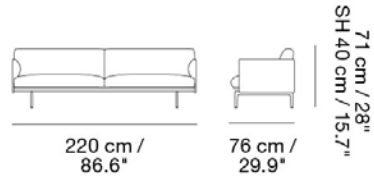

OUTLINE STUDIO SOFA / 220CM / 86.6" - BLACK BASE

Designed by Anderssen & Voll

Slimming down the elegant proportions of the Outline Chair into a studio version, allowing for the design to be implemented into smaller homes, hotel rooms, breakout areas and lobbies. Our Power Outlet can be added to the Outline Studio Sofa.

Material: Black powder coated aluminum legs. Wood and steel construction. Cold foam filling.

Textile consumption for COM:

Textile Upholstery: 8 m / 8.22 yds

Leather Upholstery: 17,4 m² / 187.3 ft²

MADE-TO-ORDER OPTIONS

ITEM NO.	COLOR	PRICE	MOQ	< MOQ FEE	START-UP FEE	LEAD TIME
69201	Vancouver - Color 4, 8, 10, 12, 13 & 14	EUR 2.413,30	1	-	-	8 weeks
69208	Remix - All Colors	EUR 2.413,30	1	-	-	6 weeks
69207	Rime - All Colors	EUR 2.861,00	1	-	-	6 weeks
69202	Fiord - All Colors	EUR 2.861,00	1	-	-	6 weeks
69205	Steelcut - All Colors	EUR 2.861,00	1	-	-	6 weeks
69204	Steelcut Trio - All Colors	EUR 2.861,00	1	-	-	6 weeks
69209	Clara - All Colors	EUR 2.861,00	1	-	-	6 weeks
69210	Canvas - All Colors	EUR 2.861,00	1	-	-	6 weeks
69206	Hallingdal - All Colors	EUR 3.040,10	1	-	-	6 weeks
69211	Divina - All Colors	EUR 3.040,10	1	-	-	6 weeks
69212	Divina MD - All Colors	EUR 3.040,10	1	-	-	6 weeks
69213	Divina Melange - All Colors	EUR 3.040,10	1	-	-	6 weeks
69221	Balder - All Colors	EUR 3.219,20	1	-	-	6 weeks
69222	Twill Weave - All Colors	EUR 3.219,20	1	-	-	6 weeks
69220	Vidar - All Colors	EUR 3.219,20	1	-	-	6 weeks
69216	Faux Leather* - All Colors	EUR 2.861,00	1	-	-	6 weeks
69217	Easy Leather - All Colors	EUR 3.846,10	1	-	-	6 weeks
69203	Refine Leather - All Colors	EUR 4.652,00	1	-	-	6 weeks
69214	Endure Leather - All Colors	EUR 5.368,40	1	-	-	6 weeks
69215	COM Textile	EUR 2.413,30	1	-	-	6-12 weeks
69219	COM Imitation Leather	EUR 2.861,00	1	-	-	6-12 weeks
69218	COM Leather	EUR 3.846,10	1	-	-	6-12 weeks
00338	Test Sample 1 Sofa - Textile	EUR 2.000,00	1	-	-	4 weeks
00339	Test Sample 1 Sofa - Leather	EUR 3.500,00	1	-	-	4 weeks
83061	Leather care set - Refine Leather	EUR 15,70	1	-	-	-