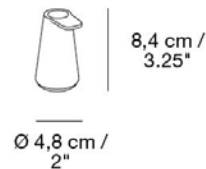

READY-TO-SHIP OPTIONS

ITEM NO.	COLOR	PRICE
17122	Anthracite ***	EUR 26,00

FLOAT CANDLESTICK

Designed by Anderssen & Voll

Float offers a new perspective on the classic candlestick by combining a light and floaty expression with a strong, modern character. The candleholder's tray area can be used for placing favorite objects, creating a personalized setting.

Material: Cast aluminum