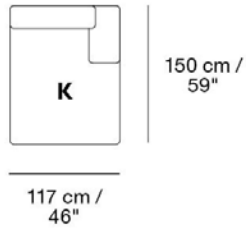

CONNECT MODULAR SOFA / RIGHT ARMREST LOUNGE (K)

Designed by Anderssen & Voll

A timeless modular sofa series with clear lines and precise proportions upholstered in a range of Kvadrat, Arve (not available in UK) or Nevotex textiles. The II modules provide numerous possibilities for creating the optimal shaped sofa setting or lounge area.

Please note that this product features an armrest on the right-hand side when facing the product from the front.

Material: Wood frame & cold foam filling.

Textile consumption for COM:
6,8 m / 7.4 yds

MADE-TO-ORDER OPTIONS

ITEM NO.	COLOR	PRICE	MOQ	< MOQ FEE	START-UP FEE	LEAD TIME
19131	Vancouver - Color 4, 8, 10, 12, 13 & 14	EUR 1.786,50	1	-	-	8 weeks
11511	Remix - All Colors	EUR 1.786,50	1	-	-	6 weeks
41011	Wooly - All Colors	EUR 1.786,50	1	-	-	6 weeks
98300	Fiord - All Colors	EUR 2.013,90	1	-	-	6 weeks
19111	Rime - All Colors	EUR 2.013,90	1	-	-	6 weeks
11591	Steelcut - All Colors	EUR 2.013,90	1	-	-	6 weeks
11551	Steelcut Trio - All Colors	EUR 2.013,90	1	-	-	6 weeks
11603	Clara - All Colors	EUR 2.013,90	1	-	-	6 weeks
98270	Canvas - All Colors	EUR 2.013,90	1	-	-	6 weeks
11631	Hallingdal - All Colors	EUR 2.103,50	1	-	-	6 weeks
20271	Divina - All Colors	EUR 2.103,50	1	-	-	6 weeks
19031	Divina MD - All Colors	EUR 2.103,50	1	-	-	6 weeks
19051	Divina Melange - All Colors	EUR 2.103,50	1	-	-	6 weeks
69016	Faux Leather* - All Colors	EUR 2.013,90	1	-	-	6 weeks
11571	COM Textile	EUR 1.786,50	1	-	-	6-12 weeks
97171	COM Imitation Leather	EUR 2.013,90	1	-	-	6-12 weeks
00336	Test Sample 1 Connect Module	EUR 1.000,00	1	-	-	4 weeks