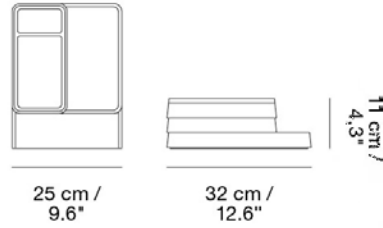

ARRANGE DESKTOP SERIES / CONFIGURATION 1

Designed by Big-Game

A configurable design that brings elegant functionality to the home office and workplace, paired with the recycled material of its trays and an architectural expression.

Material: Trays in recycled plastic. Lid in cork.