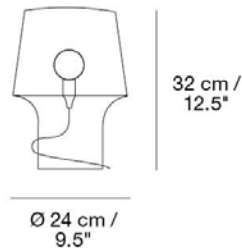

COSY IN GREY TABLE LAMP

Designed by Harri Koskinen

The lamp is made with mouth-blown glass and comes with a textile chord. It can be used to add personality and atmosphere to any setting, whether on the table, shelf or floor.

Material: Soda lime glass & PVC cord. Bulb not included. Cord length: 260 cm / 102.4"