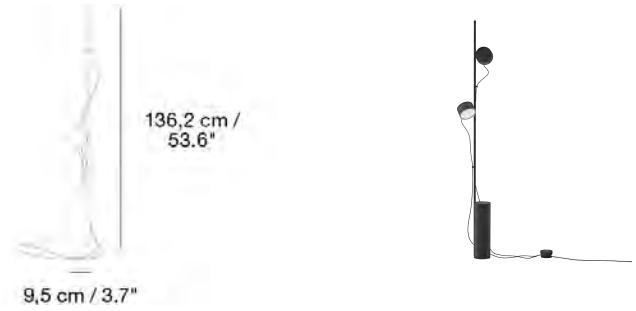

POST FLOOR LAMP

Designed by Earnest Studio

An innovative modular lighting design with an archetypal appearance, graphic character and forward-thinking functionalities. Position, turn and dim the lamp's lighting units according to individual needs. Post Floor Lamp comes with two lighting units. Additional lighting unit is available as spare part. It has a build-in energy-efficient and dimmable LED bulb with 70% of its initial light output maintained after 54.000 hours.

Material: Base in powder coated steel. Lighting unit in powder coated magnesium with silicone cord and acrylic opal diffuser. Cable drops in powder coated plastic with magnet. Power hub in powder coated plastic with PVC cord.

READY-TO-SHIP OPTIONS

ITEM NO.	COLOR	PRICE
22380	Post Floor Lamp - Black	EUR 536,40
22382	Extra Lighting Unit - Black	EUR 178,20
22386	Extra Cable Drops - Magnet - Black	EUR 22,40

MUUTO