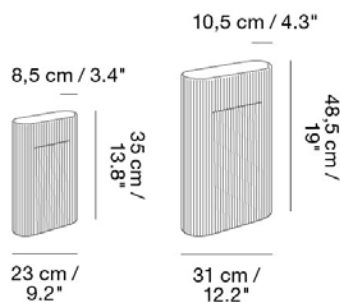

READY-TO-SHIP OPTIONS

ITEM NO.	COLOR	PRICE
14160	H35 - Terracotta	EUR 88,70
14161	H35 - Off-White	EUR 88,70
14140	H48,5 - Terracotta	EUR 160,30
14141	H48,5 - Off-White	EUR 160,30

ELEVATED VASE

Designed by Thomas Bentzen

The design of the vase plays with the contrast between the airy glass top and the heavy solid base of the vase. Made with mouth-blown glass Elevated is sculptural and decorative, even when displayed without flowers or branches.

Material: Solid ash wood & mouth-blown glass