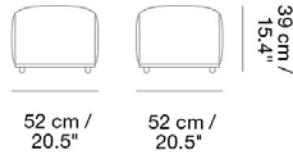

ECHO POUF / 52 X 52 / 20.5 X 20.5"

Designed by Anderssen & Voll

Designed with a simple, friendly expression, the Echo Pouf brings comfort and functionality to any space. Use the design in symmetric formations or clusters in various sizes and upholsteries to create visual echoes throughout a space. The feet of the Echo Pouf are Black.

Material: Wood frame and High-Resilience foam.

Textile consumption for COM:

Textile Upholstery: 1,65 m / 1.81 yds

MADE-TO-ORDER INSPIRATION

ITEM NO.	COLOR	PRICE	MOQ	< MOQ FEE	START-UP FEE	LEAD TIME
66031 - 123	Remix 123	EUR 532,80	1	-	-	6 weeks
66032 - 512	Forest Nap 512	EUR 649,20	1	-	-	6 weeks
66032 - 912	Forest Nap 912	EUR 649,20	1	-	-	6 weeks
66032 - 992	Forest Nap 992	EUR 649,20	1	-	-	6 weeks
66043 - 542	Vidar 542	EUR 667,10	1	-	-	6 weeks
66043 - 554	Vidar 554	EUR 667,10	1	-	-	6 weeks

MADE-TO-ORDER OPTIONS

ITEM NO.	COLOR	PRICE	MOQ	< MOQ FEE	START-UP FEE	LEAD TIME
66031	Remix - All Colors	EUR 532,80	1	-	-	6 weeks
66036	Rime - All Colors	EUR 649,20	1	-	-	6 weeks
66033	Fiord - All Colors	EUR 649,20	1	-	-	6 weeks
66032	Forest Nap - All Colors	EUR 649,20	1	-	-	6 weeks
66035	Steelcut - All Colors	EUR 649,20	1	-	-	6 weeks
66034	Steelcut Trio - All Colors	EUR 649,20	1	-	-	6 weeks
66037	Clara - All Colors	EUR 649,20	1	-	-	6 weeks
66038	Canvas - All Colors	EUR 649,20	1	-	-	6 weeks
66039	Hallingdal - All Colors	EUR 667,10	1	-	-	6 weeks
66040	Divina - All Colors	EUR 667,10	1	-	-	6 weeks
66041	Divina MD - All Colors	EUR 667,10	1	-	-	6 weeks
66042	Divina Melange - All Colors	EUR 667,10	1	-	-	6 weeks
66043	Vidar - All Colors	EUR 667,10	1	-	-	6 weeks
66048	COM Textile	EUR 532,80	1	-	-	6-12 weeks
00338	Test Sample 1 Pouf - Textile	EUR 2.000,00	1	-	-	6-8 weeks